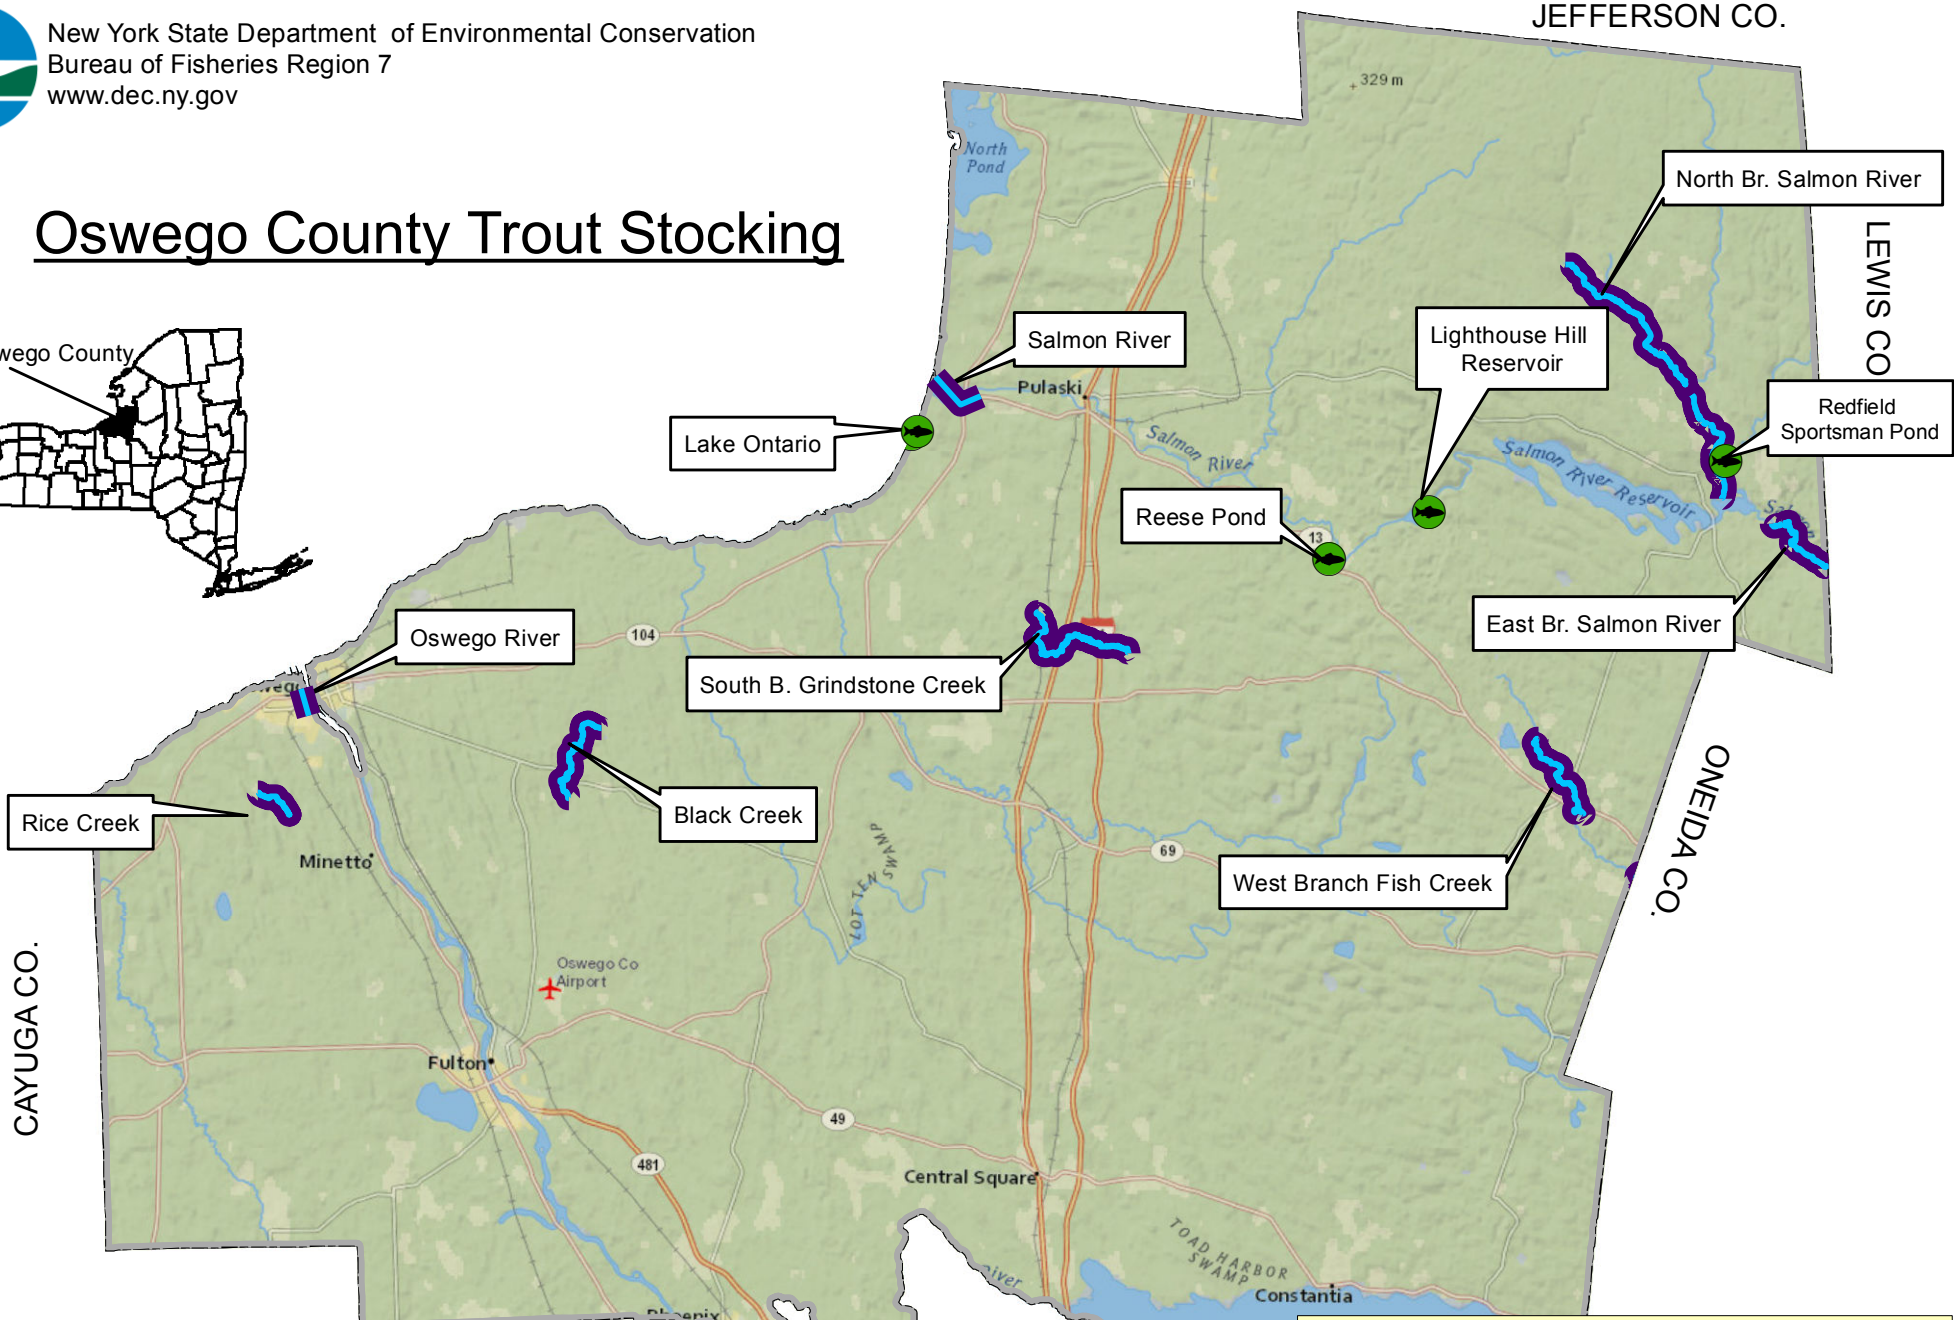

Oswego County Trout Stocking

Legend

- Stocked Ponds and Lakes
- Stocked Stream Sections

0 5 10 Miles

Some landowners within a stocked section may not allow access (lands are posted against fishing), and these areas are not stocked with trout by the state. Stocked sections without Public Fishing Rights (PFR) are open to fishing by willing landowners, so respect their property, or you risk losing public access to these streams. Please view <http://www.dec.ny.gov/outdoor/44869.html> for information on streams with PFR.