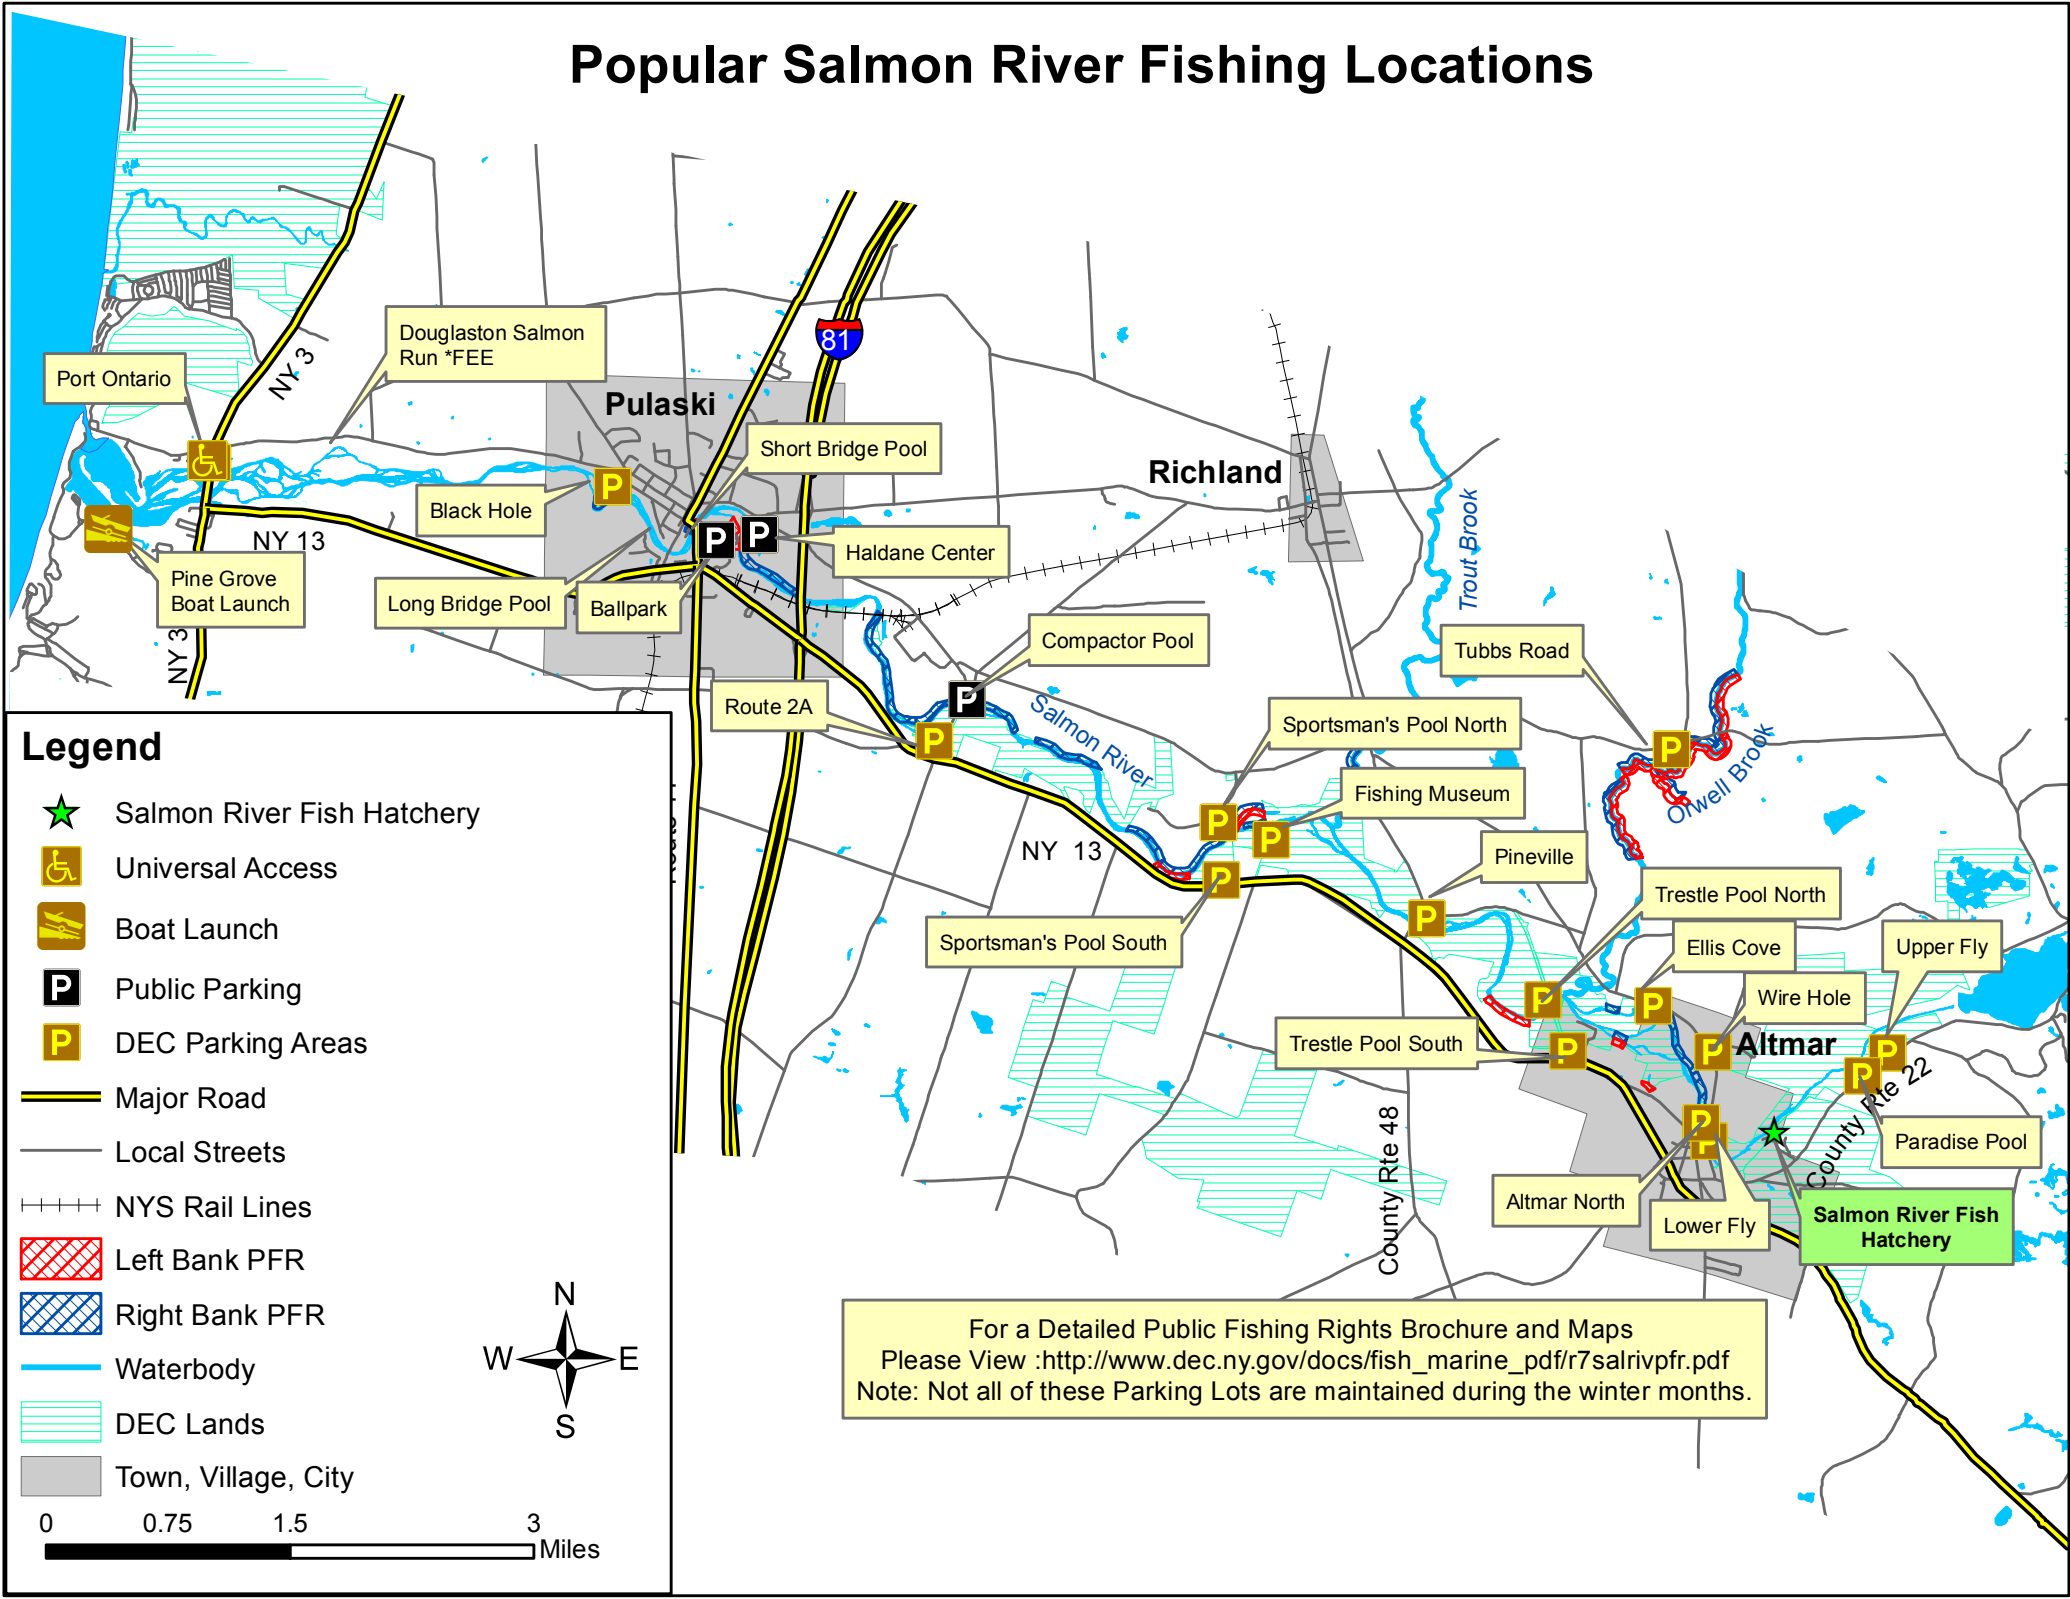

Popular Salmon River Fishing Locations

Legend

-  Salmon River Fish Hatchery
-  Universal Access
-  Boat Launch
-  Public Parking
-  DEC Parking Areas
-  Major Road
-  Local Streets
-  NYS Rail Lines
-  Left Bank PFR
-  Right Bank PFR
-  Waterbody
-  DEC Lands
-  Town, Village, City

For a Detailed Public Fishing Rights Brochure and Maps
 Please View :http://www.dec.ny.gov/docs/fish_marine_pdf/r7salrivpfr.pdf
 Note: Not all of these Parking Lots are maintained during the winter months.