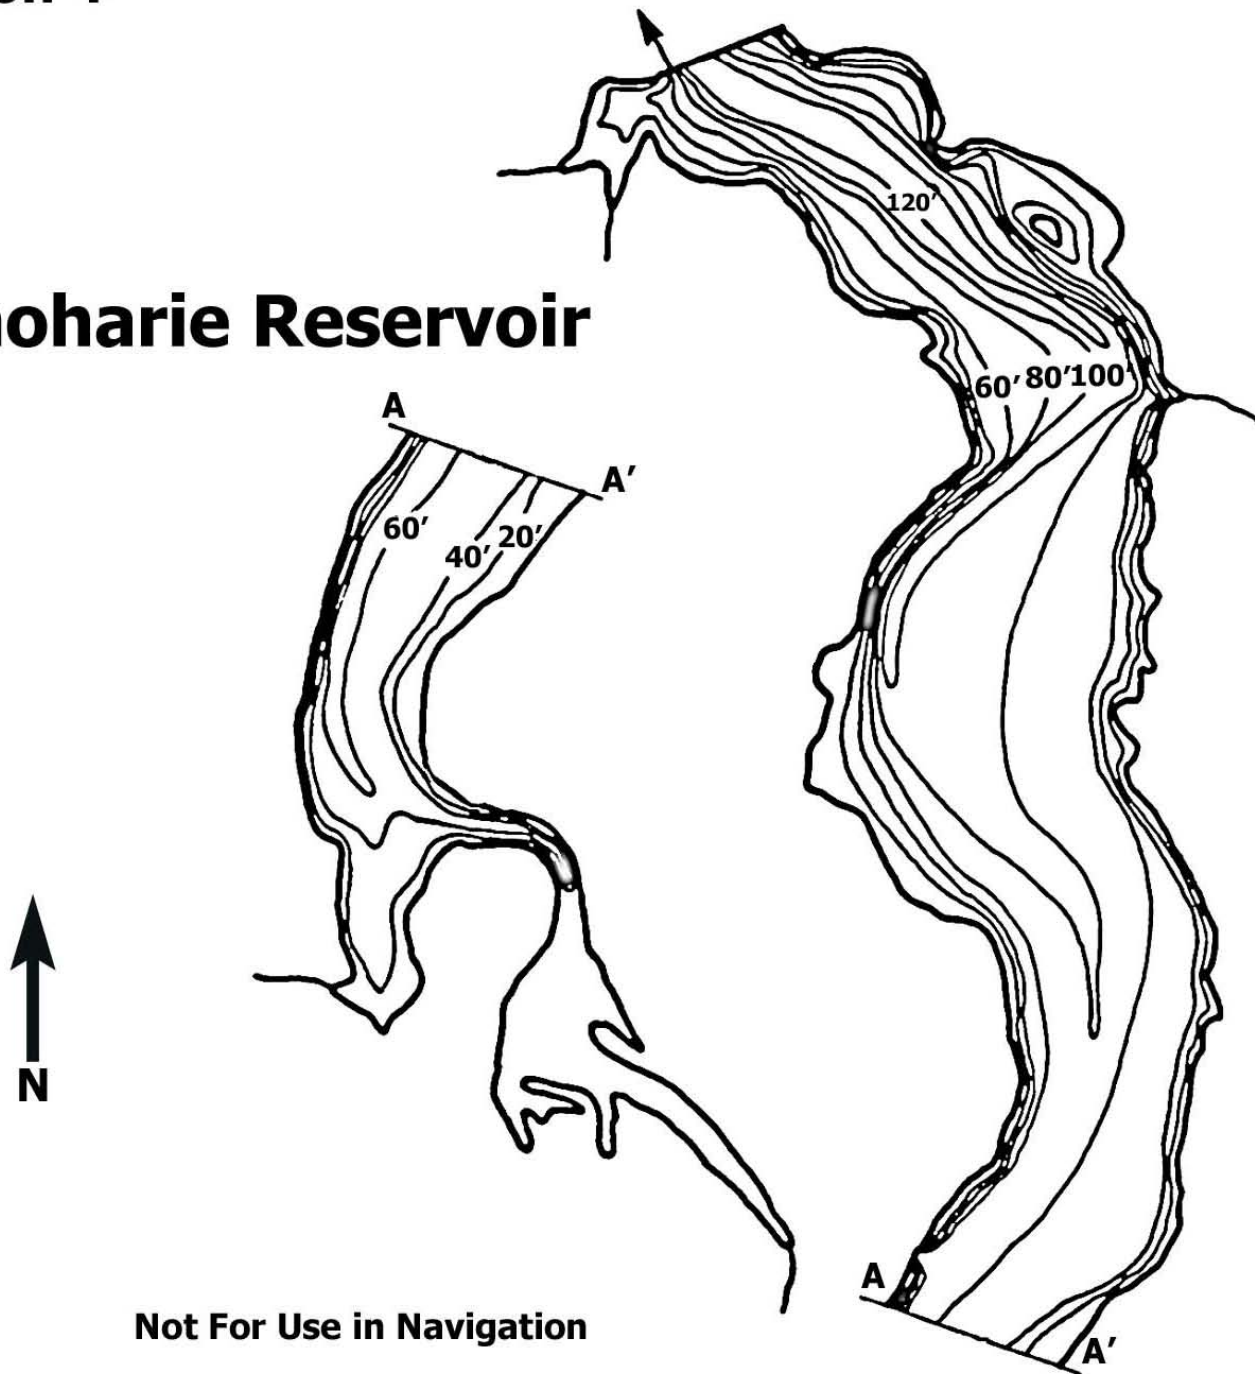

## Region 4

# Schoharie Reservoir

Not For Use in Navigation

## Schoharie Reservoir

County: Schoharie

Town: Gilboa,  
Conesville

Surface Area: 1,112 Acres

Mean Depth: 56ft

**Fish Species Present:** Brown Bullhead, Brown Trout, Carp,  
Rock Bass, Smallmouth Bass, Walleye, Yellow Perch, Largemouth  
Bass, Pumpkinseed, Cisco

Scale: 0 2,000 ft