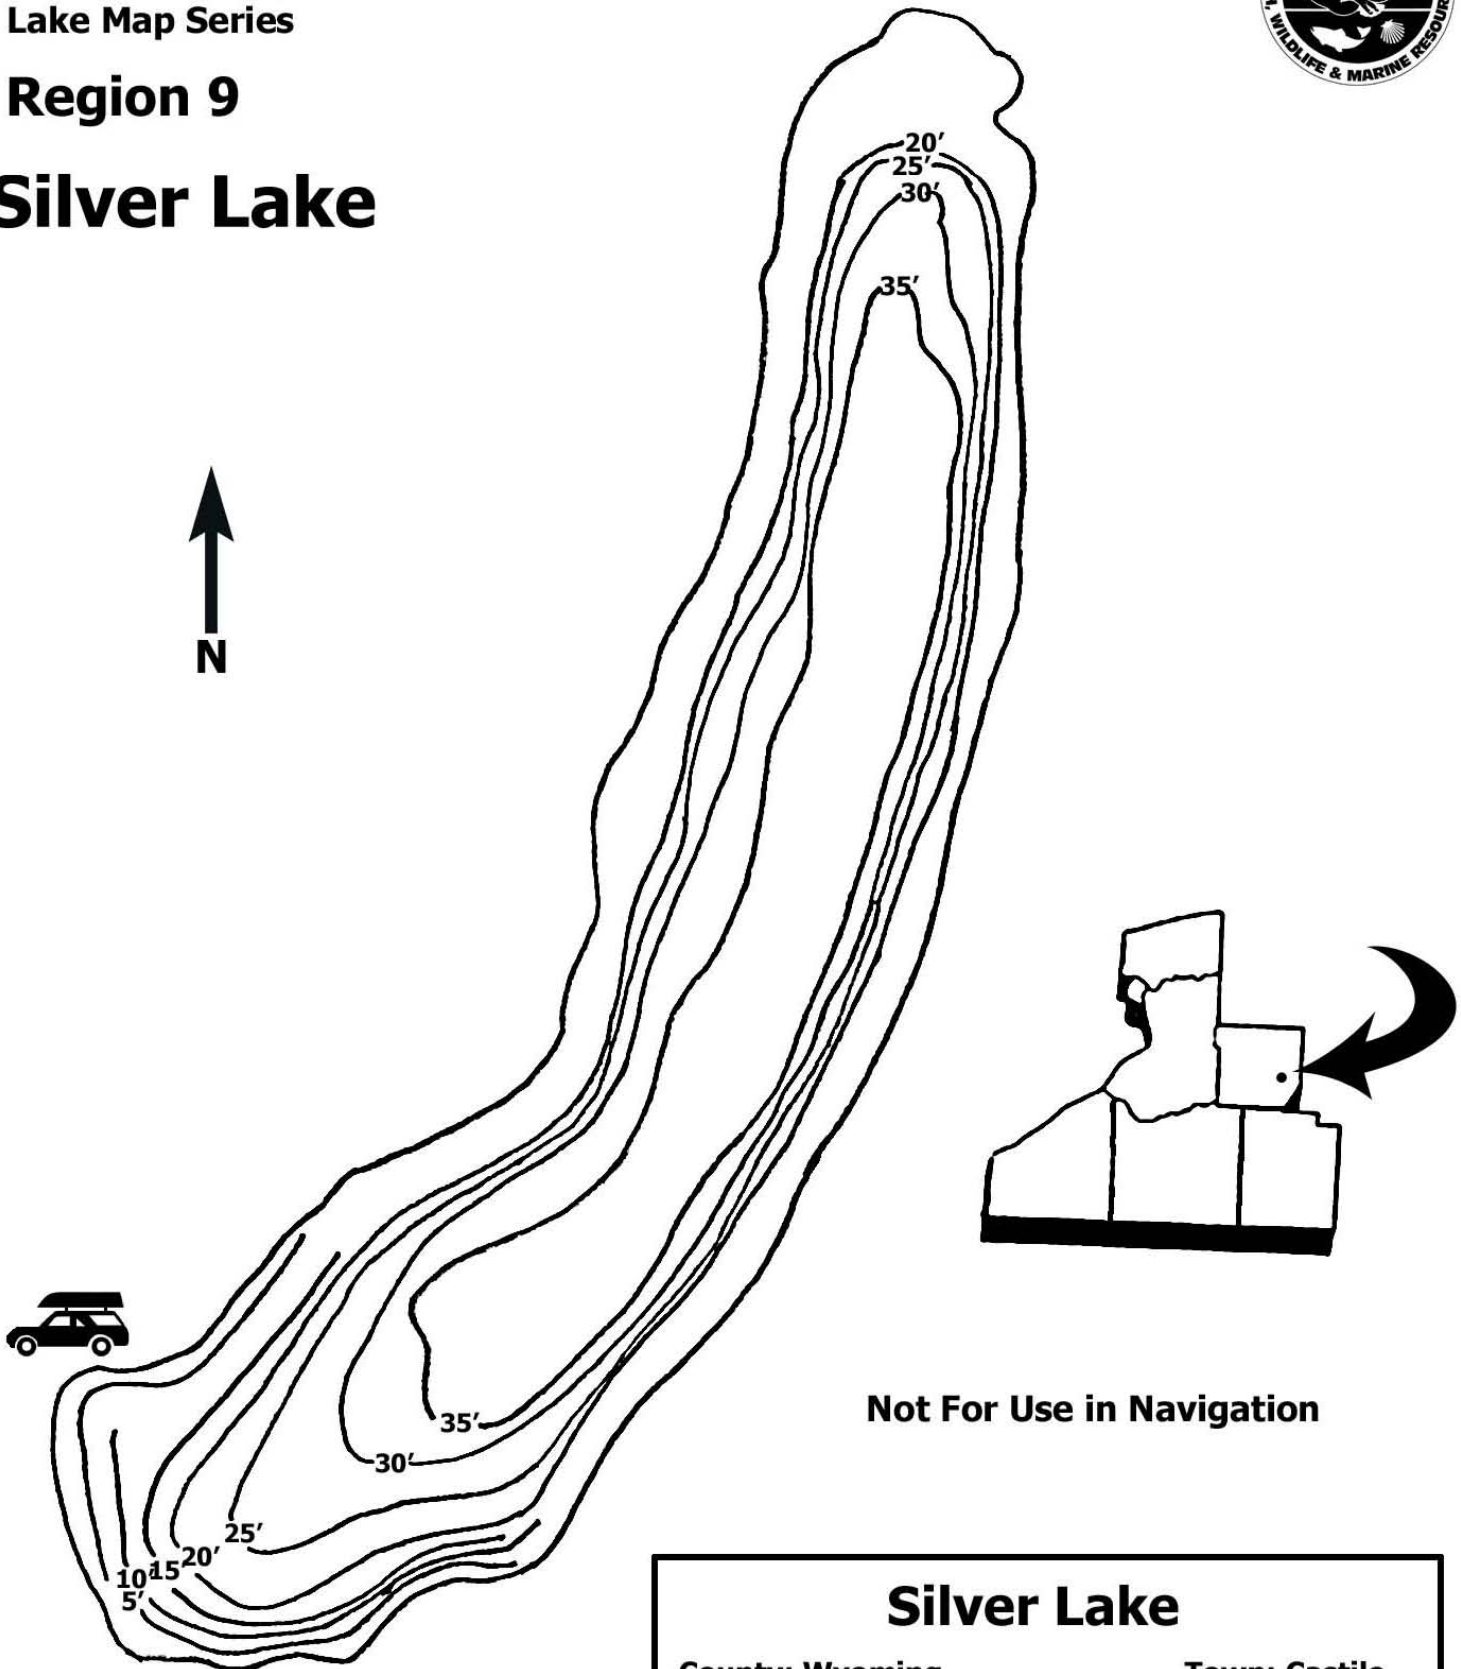

Region 9

Silver Lake

Not For Use in Navigation

Silver Lake

County: Wyoming

Town: Castile

Surface Area: 836 Acres

Fish Species Present: Largemouth Bass, Smallmouth Bass, Walleye, Northern Pike, White Sucker, Brown Bullhead, Yellow Bullhead, Pumpkinseed, Bluegill, Yellow Perch, Black Crappie, Rock Bass

Scale: 0  3,000 ft