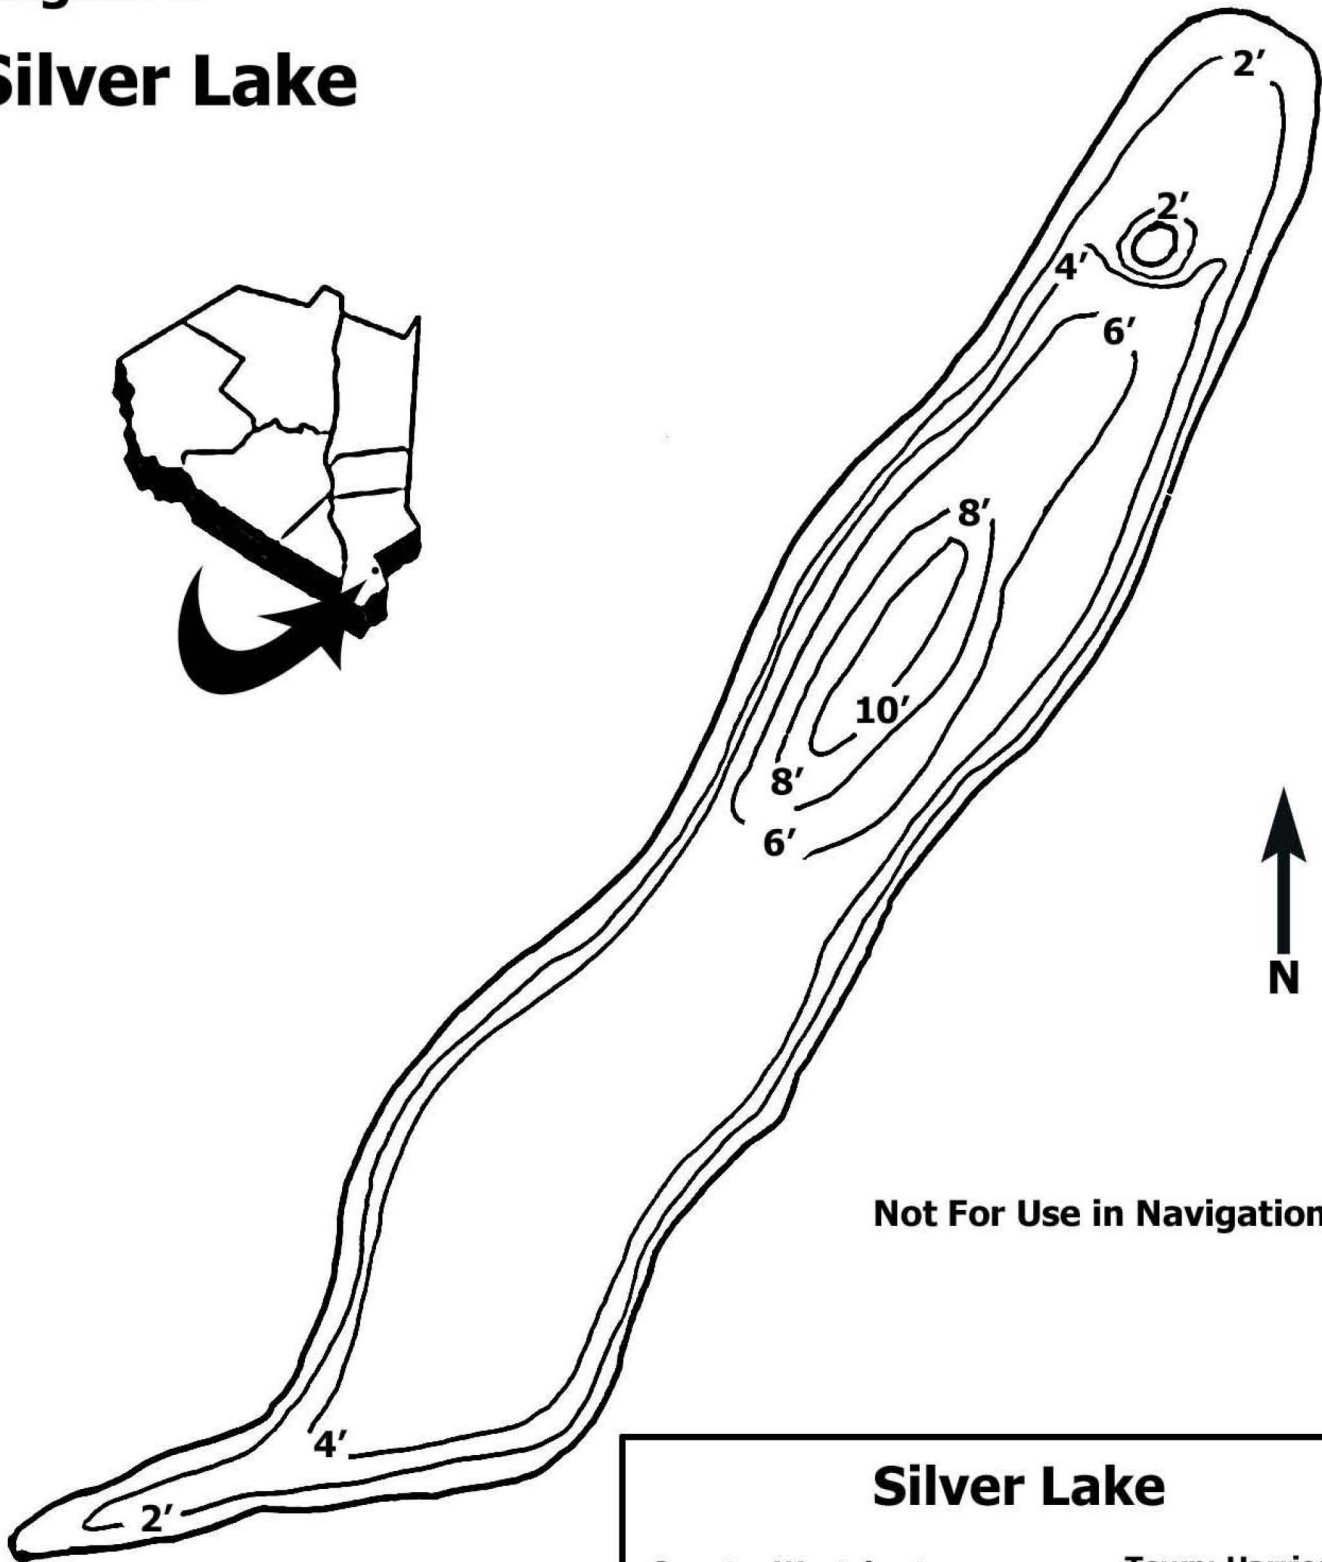

Region 3

Silver Lake

Not For Use in Navigation

<h3>Silver Lake</h3>	
County: Westchester	Town: Harrison
Surface Area: 43.7 Acres	
Scale:	0  460 ft