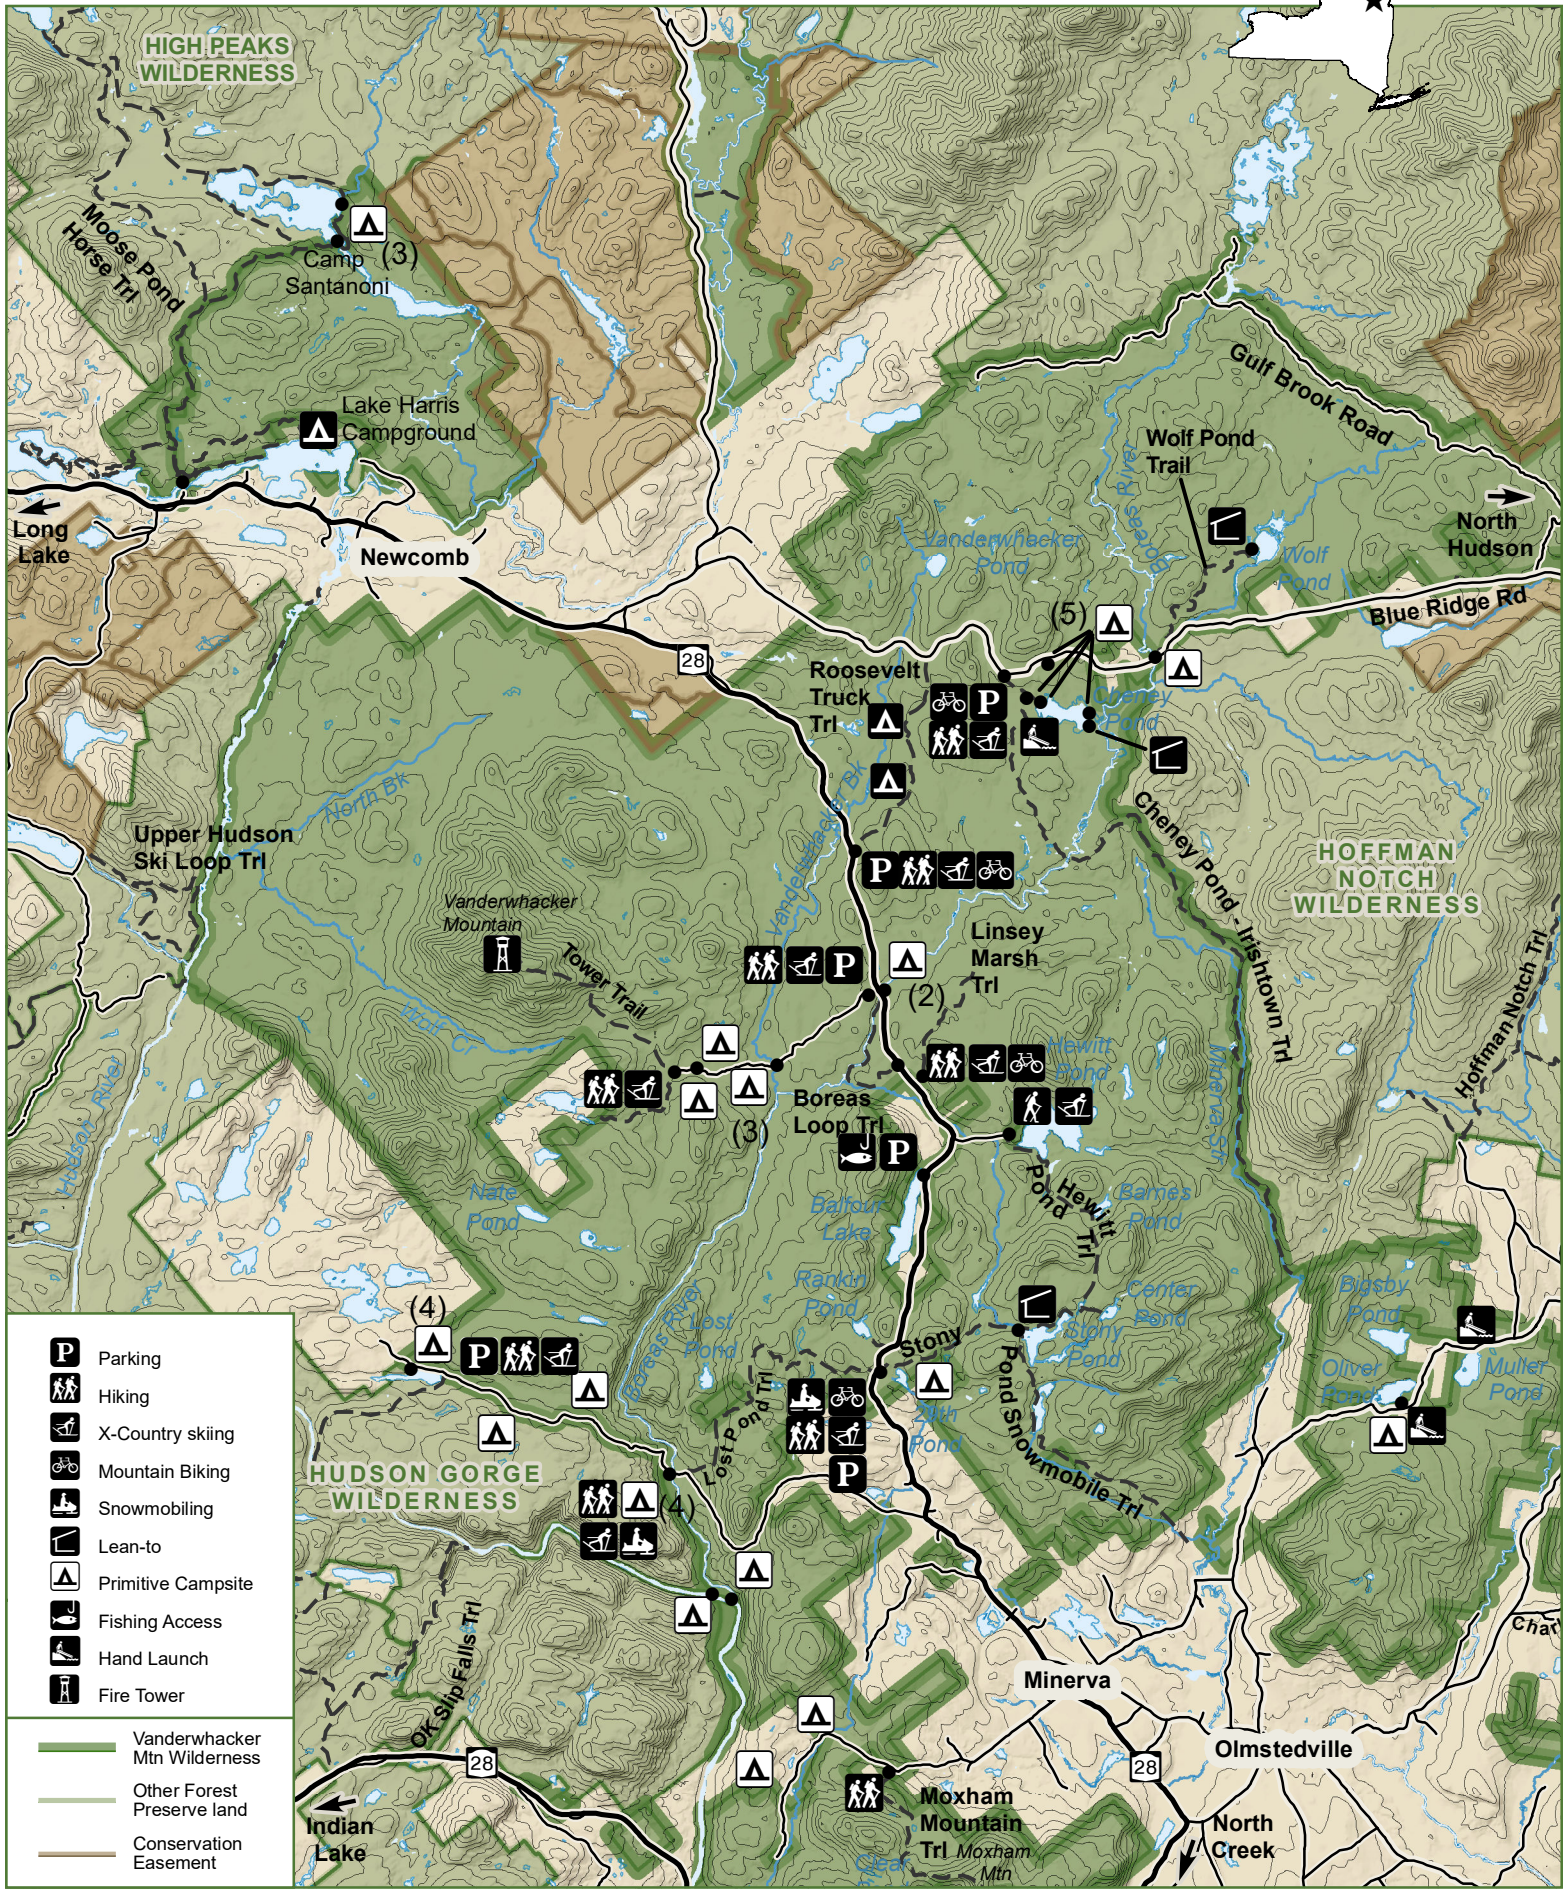

# Vanderwhacker Mtn Wild Forest - North

- Parking
- Hiking
- X-Country skiing
- Mountain Biking
- Snowmobiling
- Lean-to
- Primitive Campsite
- Fishing Access
- Hand Launch
- Fire Tower

- Vanderwhacker Mtn Wilderness
- Other Forest Preserve land
- Conservation Easement