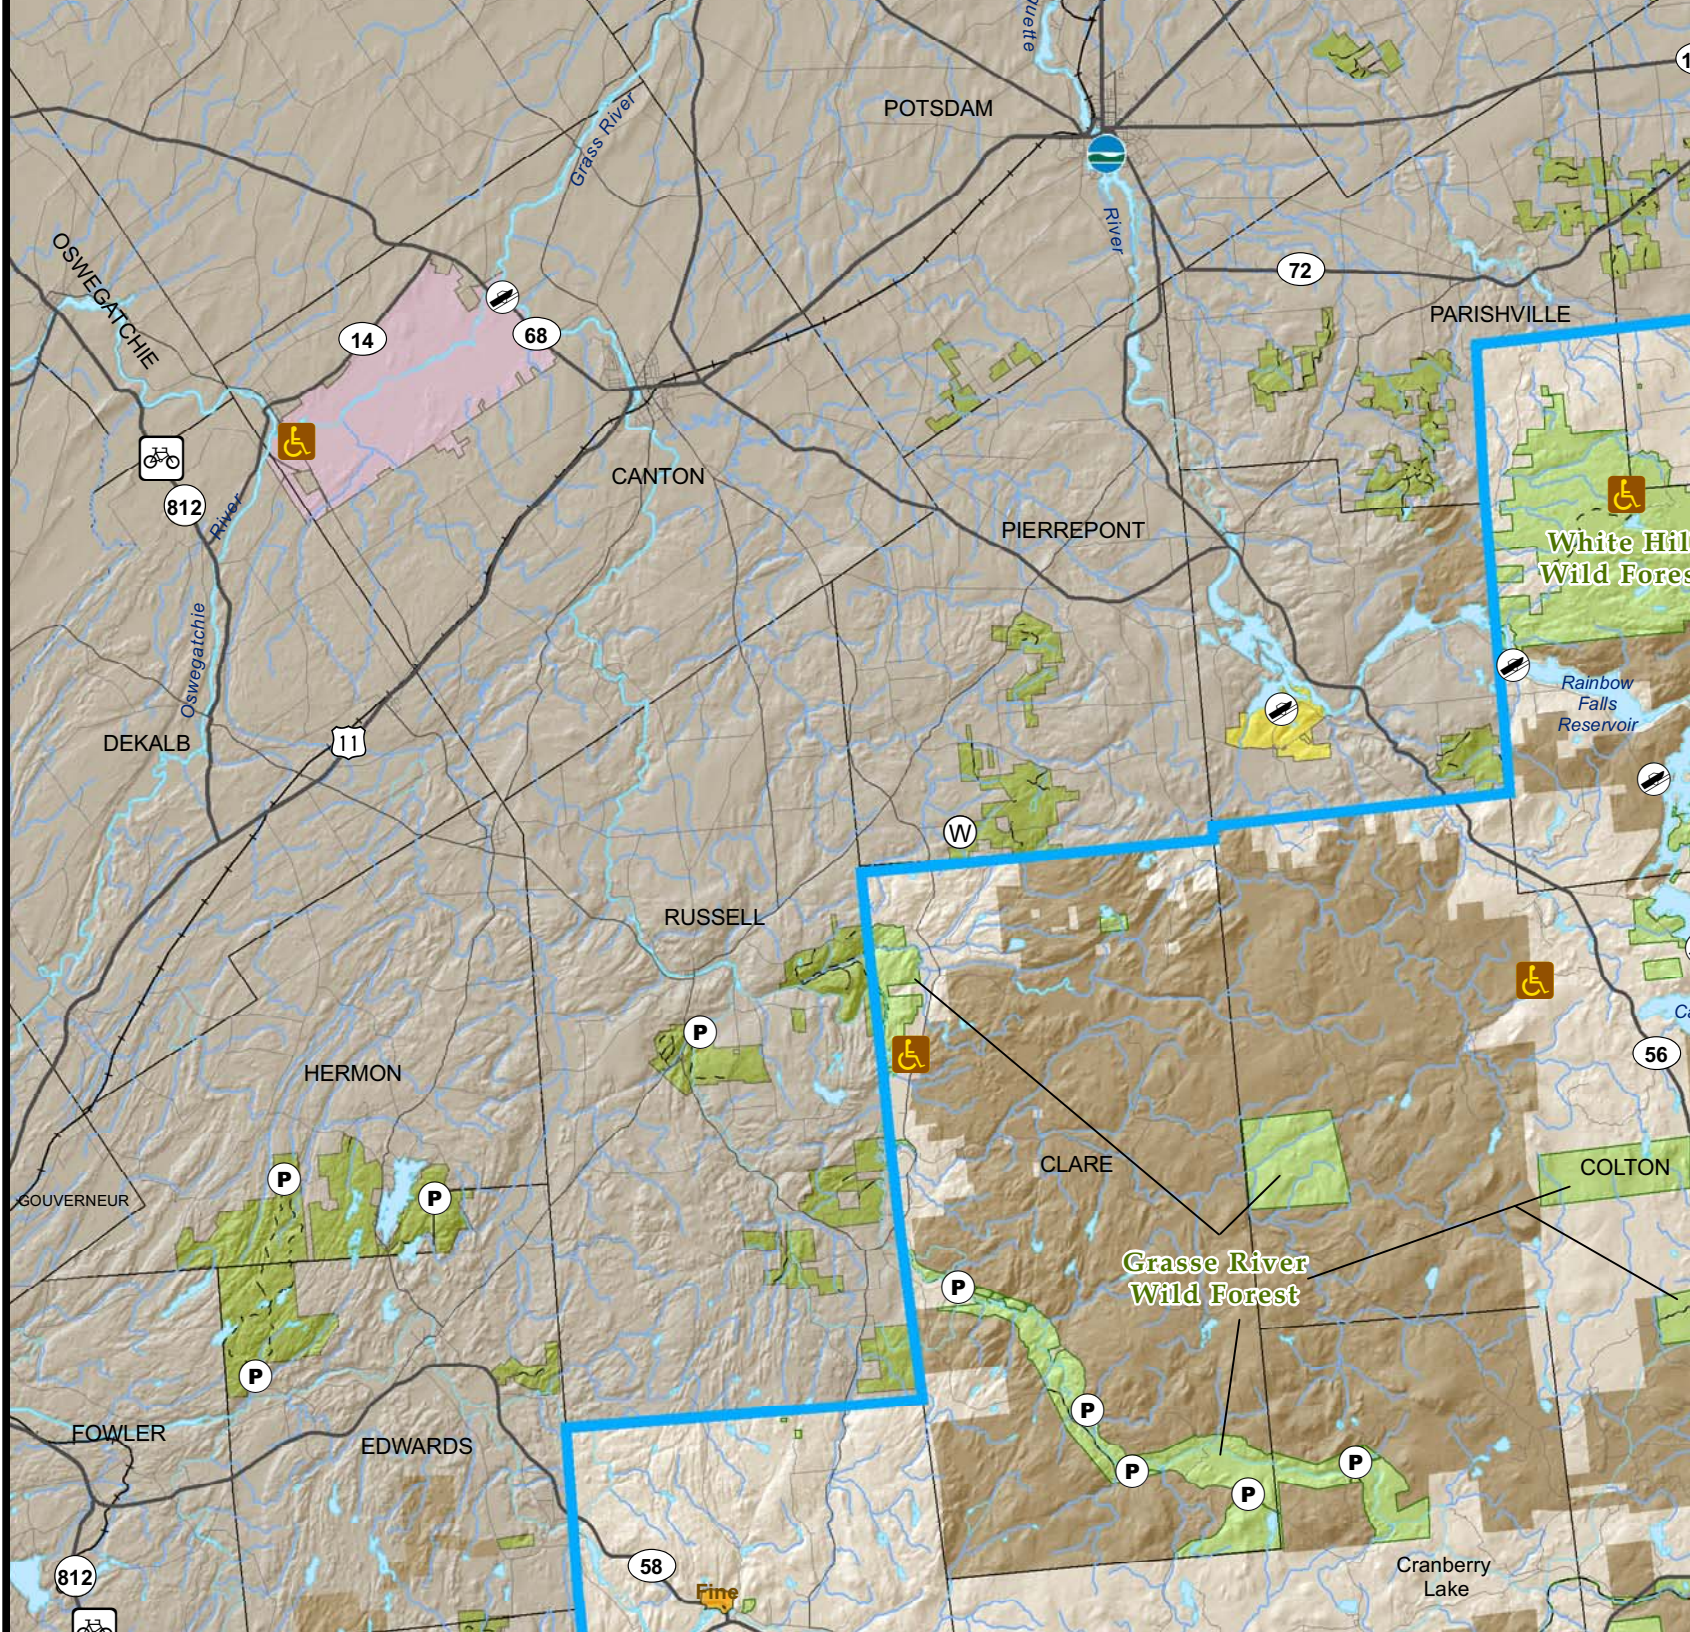

# The Adirondack Park

White Hill Wild Forest

Raquette River Wild Forest

Debar Mtn Wild Forest

Madawaska Flow - Quebec Brook Primitive Area

Raquette-Jordan Boreal Primitive Area

Saint Regis Canoe Area

Saranac Lakes Wild Forest

3

26

St. Lawrence Co.  
Franklin Co.

HOPKINTON

HOPKINTON

WAVERLY

SANTA CLARA

BRIGHTON

COLTON

PIERCEFIELD

TUPPER LAKE

FRANKLIN

Vermontville

Bloomington

STARMAN

Meadowbrook

Paul Smiths Visitor Interpretive Center

Onchiota

Rollins Pond

Fish Creek

Lower Saranac

Oseetah Lake

Middle Saranac Islands

John Brown Farm