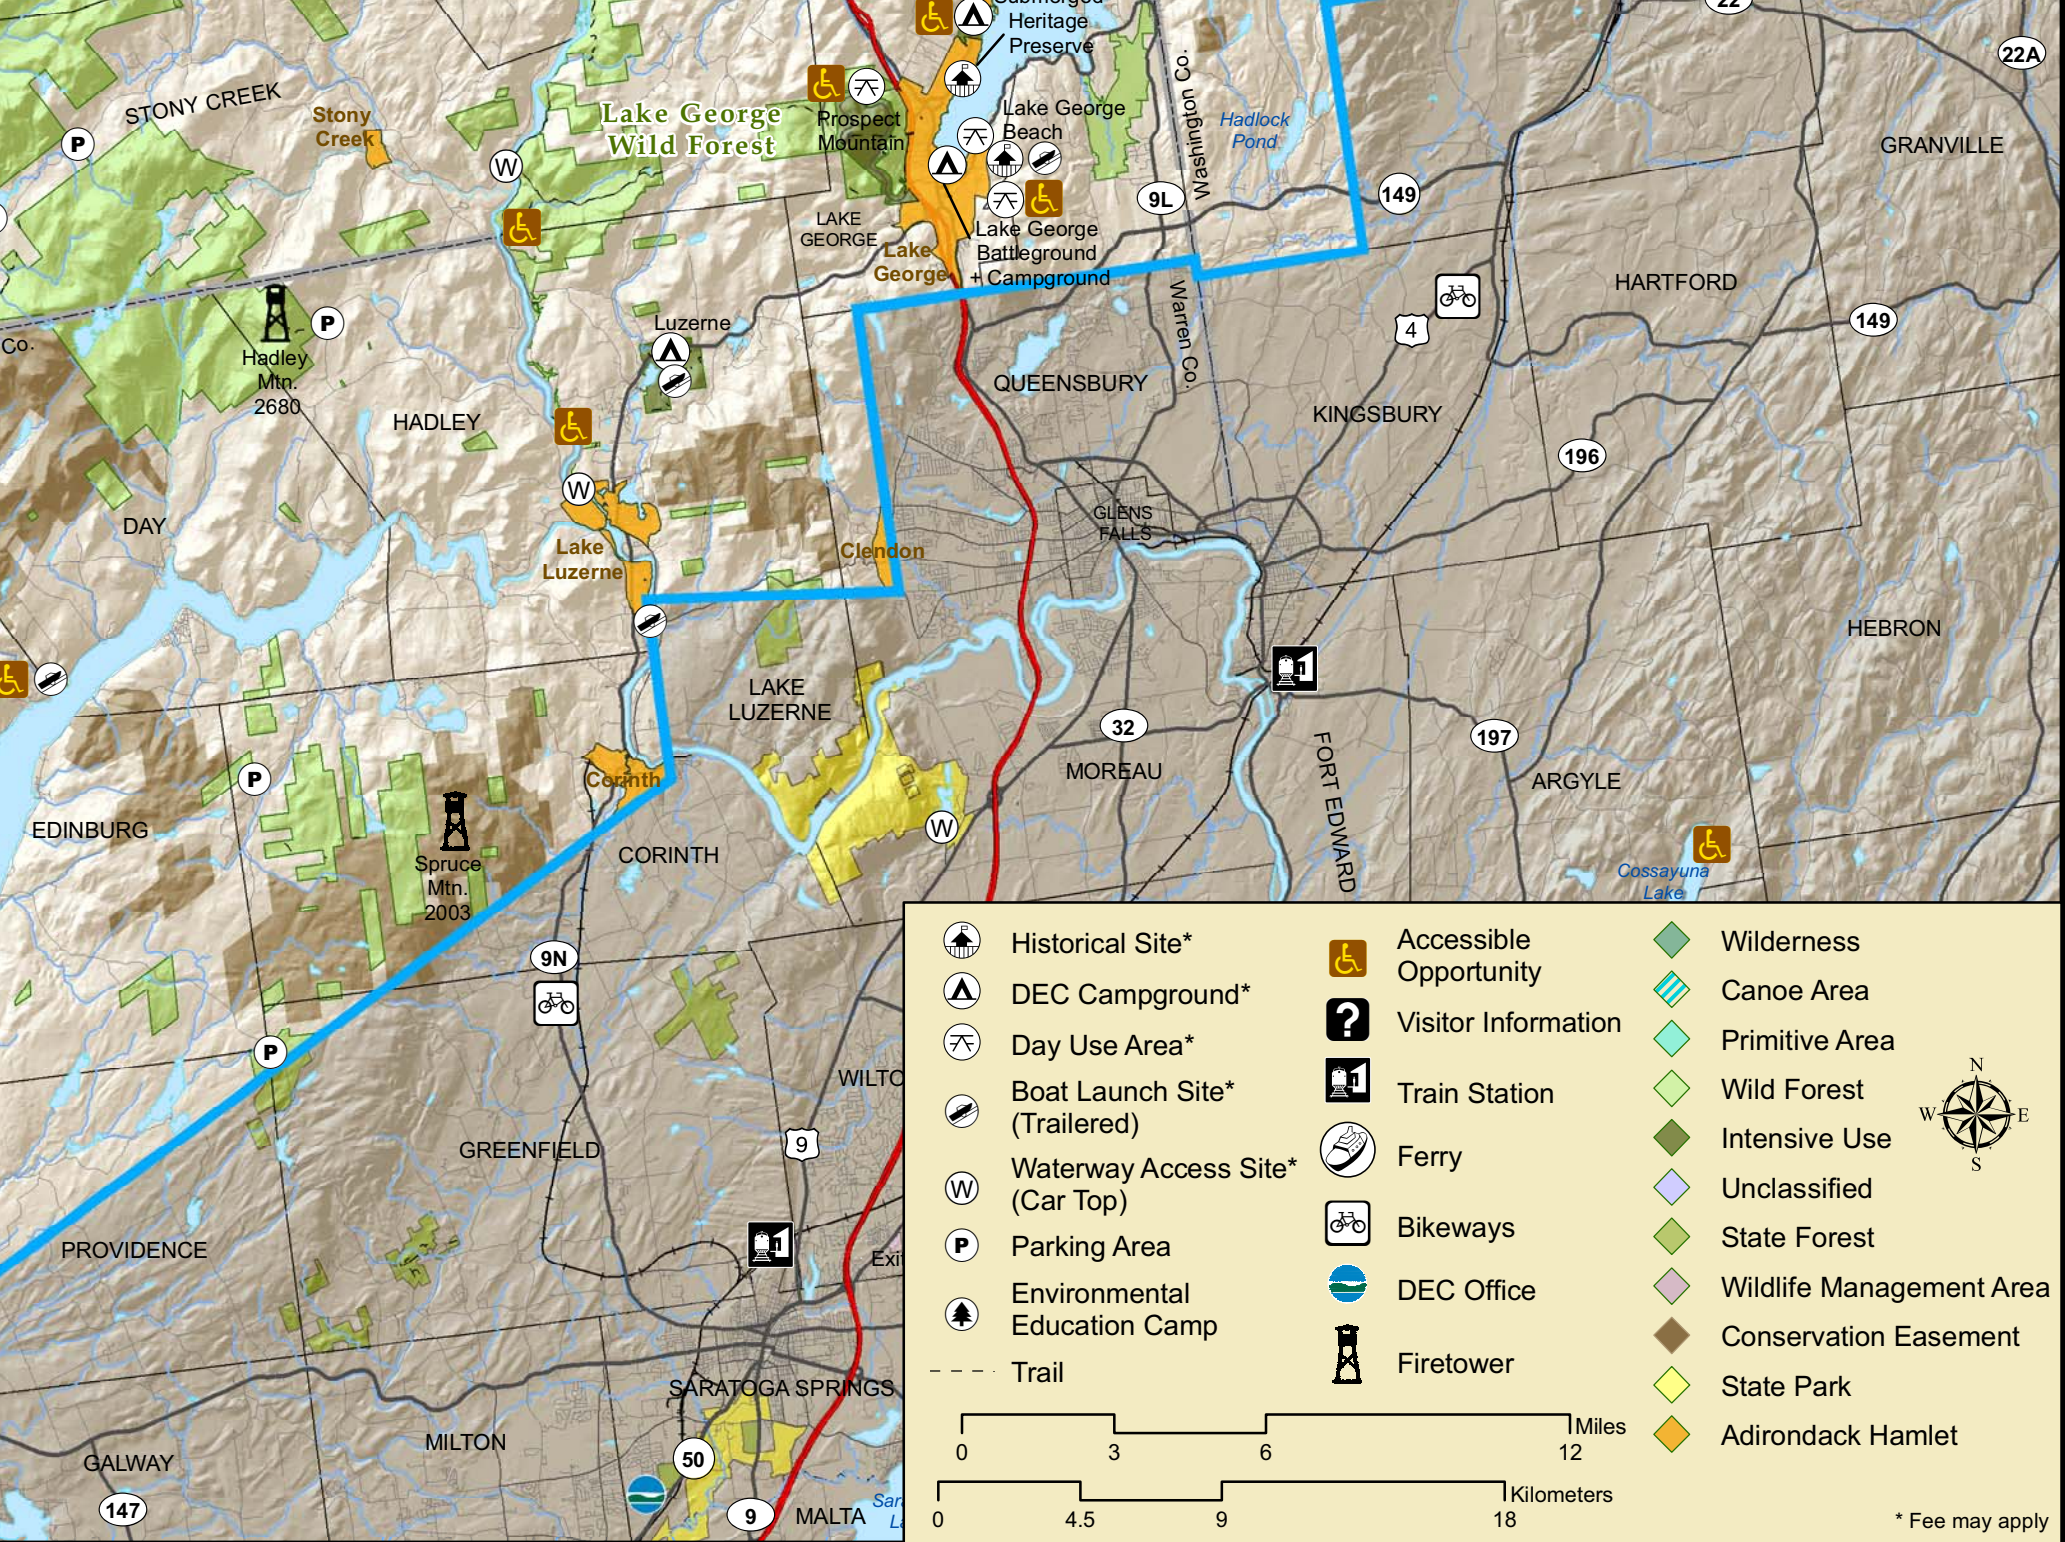

# The Adirondack Park

White Hill Wild Forest

Raquette River Wild Forest

Debar Mtn Wild Forest

Madawaska Flow - Quebec Brook Primitive Area

Raquette-Jordan Boreal Primitive Area

Saint Regis Canoe Area

Saranac Lakes Wild Forest

Sargent Ponds Wild Forest

HARRIETSTOWN

NEWCOMB

Hamilton Co.

Essex Co.

LONG LAKE

MINERVA

Vermont

Wilcox Lake Wild Forest

West Canada Mountain Primitive Area

Jessup River Wild Forest

LAKE PLEASANT

MOREHOUSE

ARIETTA

WELLS

Speculator

Georgia Mtn. 2298

Twin Lakes Mtn. 2982

Buckhorn Mtn. 3050

STONY

	Historical Site*		Accessible Opportunity		Wilderness
	DEC Campground*		Visitor Information		Canoe Area
	Day Use Area*		Train Station		Primitive Area
	Boat Launch Site* (Trailer)		Ferry		Wild Forest
	Waterway Access Site* (Car Top)		Bikeways		Intensive Use
	Parking Area		DEC Office		Unclassified
	Environmental Education Camp		Firetower		State Forest
	Trail				Wildlife Management Area
					Conservation Easement
					State Park
					Adirondack Hamlet