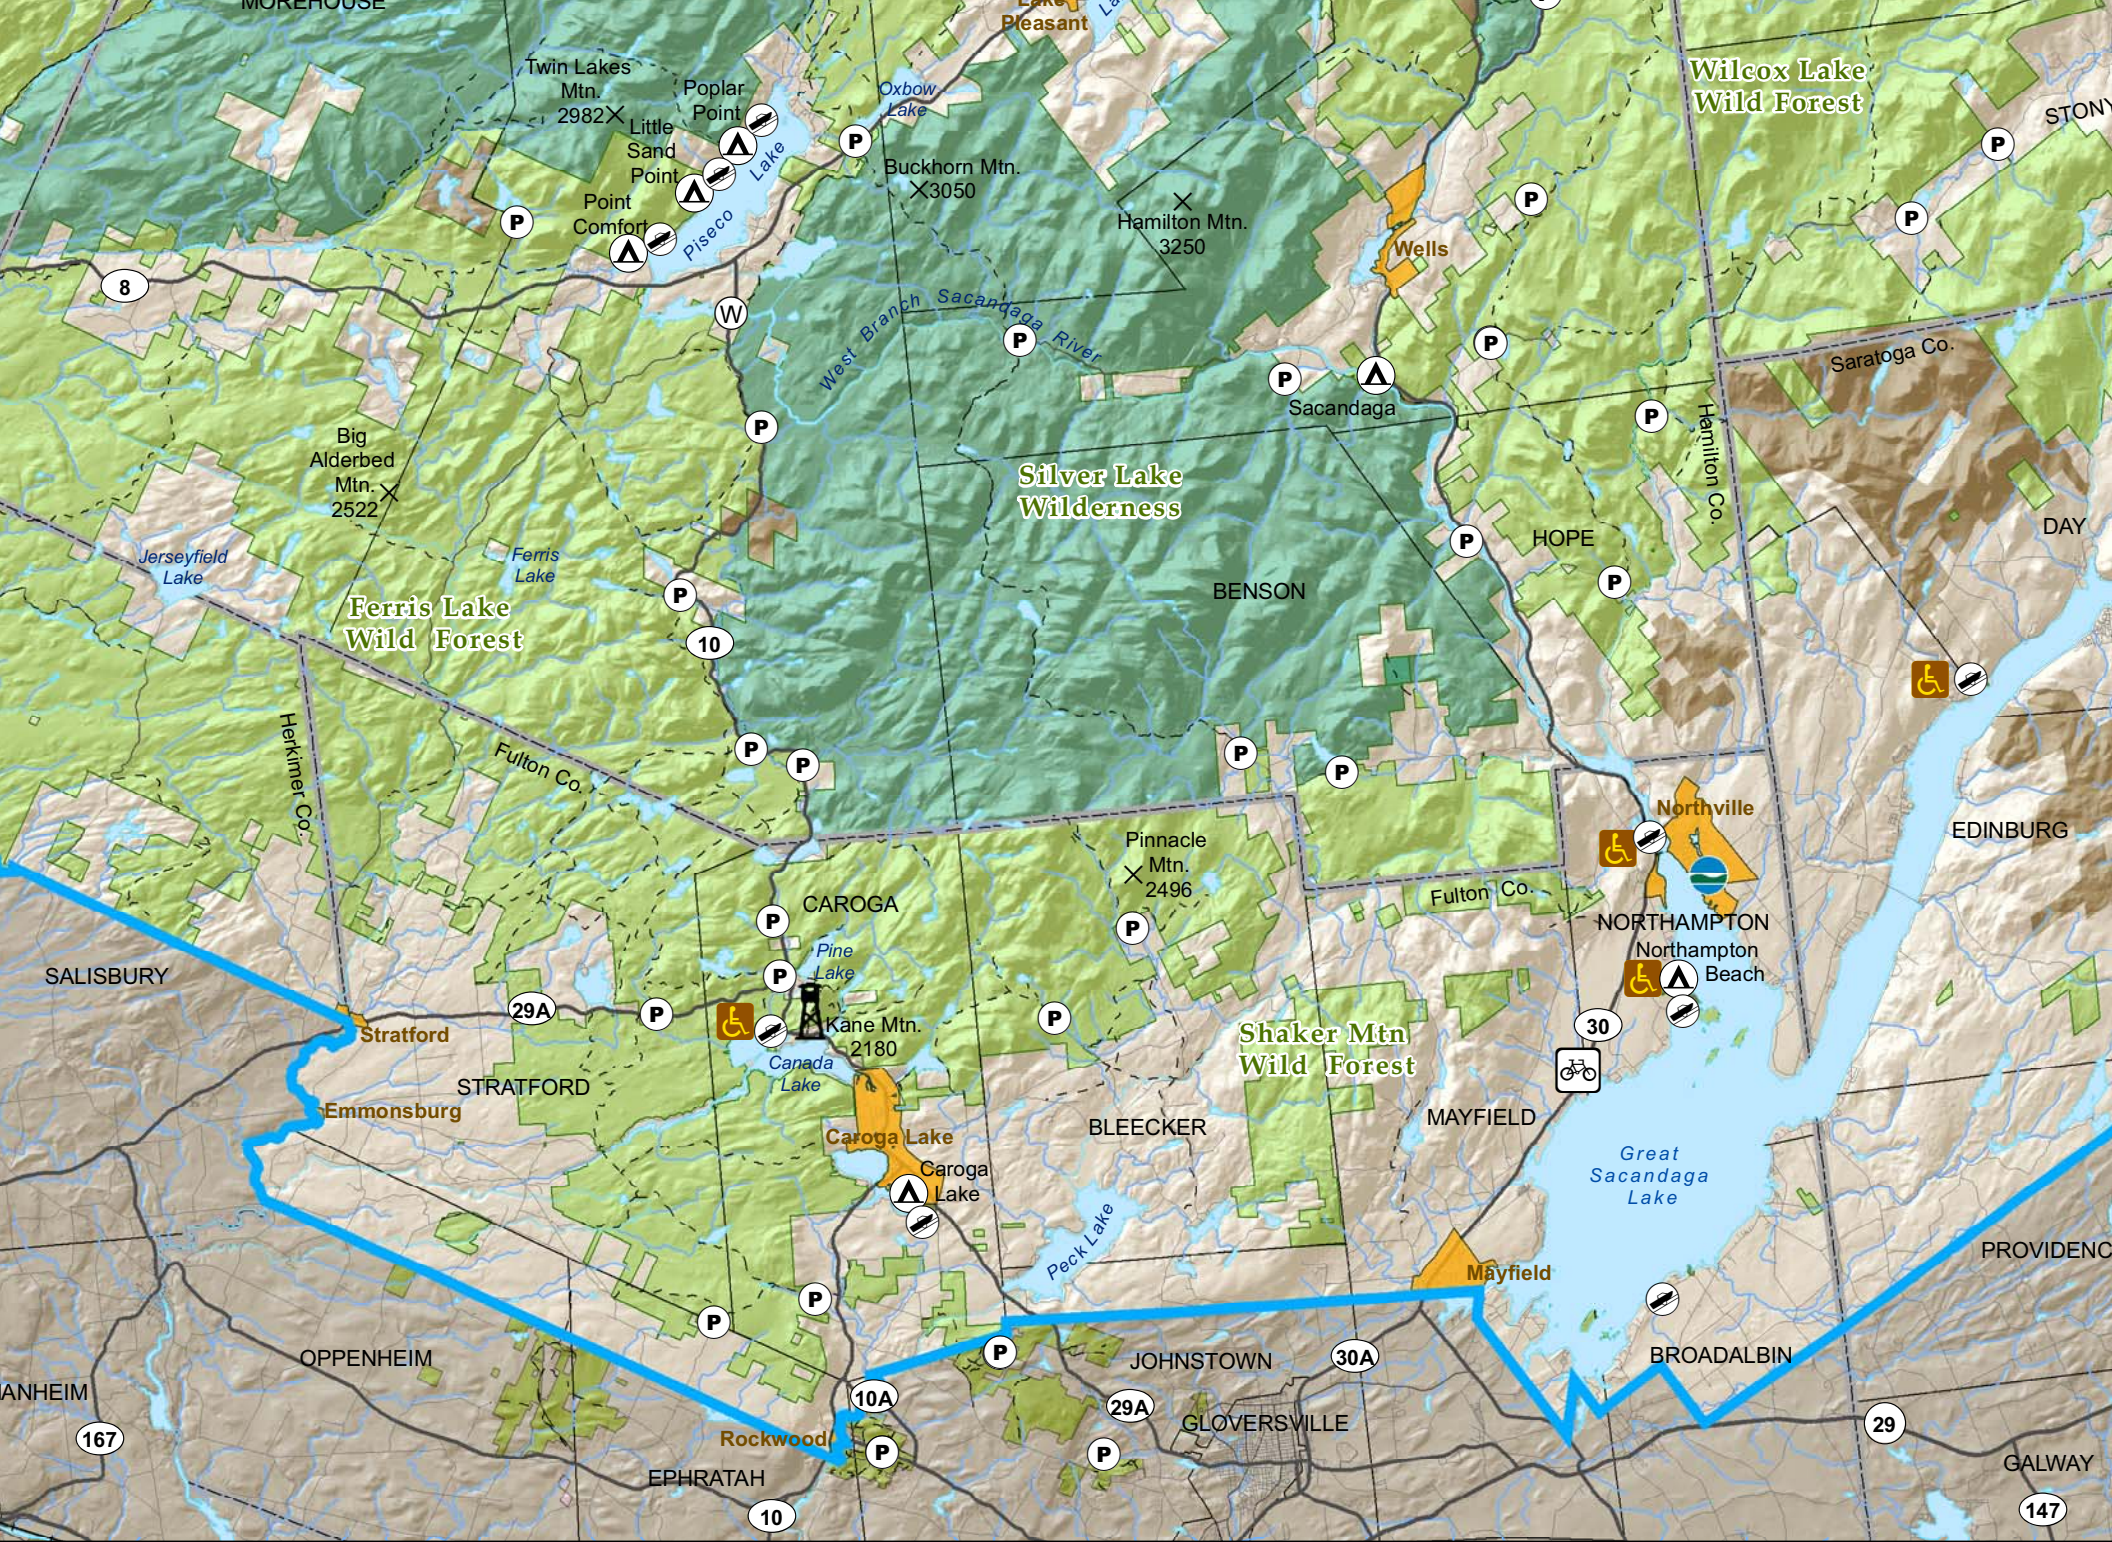

# The Adirondack Park

White Hill Wild Forest

Raquette River Wild Forest

Debar Mtn Wild Forest

Madawaska Flow - Quebec Brook Primitive Area

Raquette-Jordan Boreal Primitive Area

Saint Regis Canoe Area

Saranac Lakes Wild Forest

Sargent Ponds Wild Forest

HARRIETSTOWN

NEWCOMB

Hamilton Co.

Essex Co.

LONG LAKE

MINERVA

Vermont

Wilcox Lake Wild Forest

West Canada Mountain Primitive Area

Jessup River Wild Forest

LAKE PLEASANT

MOREHOUSE

ARIETTA

WELLS

Speculator

Georgia Mtn. 2298

Twin Lakes Mtn. 2982

Buckhorn Mtn. 3050

STONY

	Historical Site*		Accessible Opportunity		Wilderness
	DEC Campground*		Visitor Information		Canoe Area
	Day Use Area*		Train Station		Primitive Area
	Boat Launch Site* (Trailer)		Ferry		Wild Forest
	Waterway Access Site* (Car Top)		Bikeways		Intensive Use
	Parking Area		DEC Office		Unclassified
	Environmental Education Camp		Firetower		State Forest
	Trail				Wildlife Management Area
					Conservation Easement
					State Park
					Adirondack Hamlet