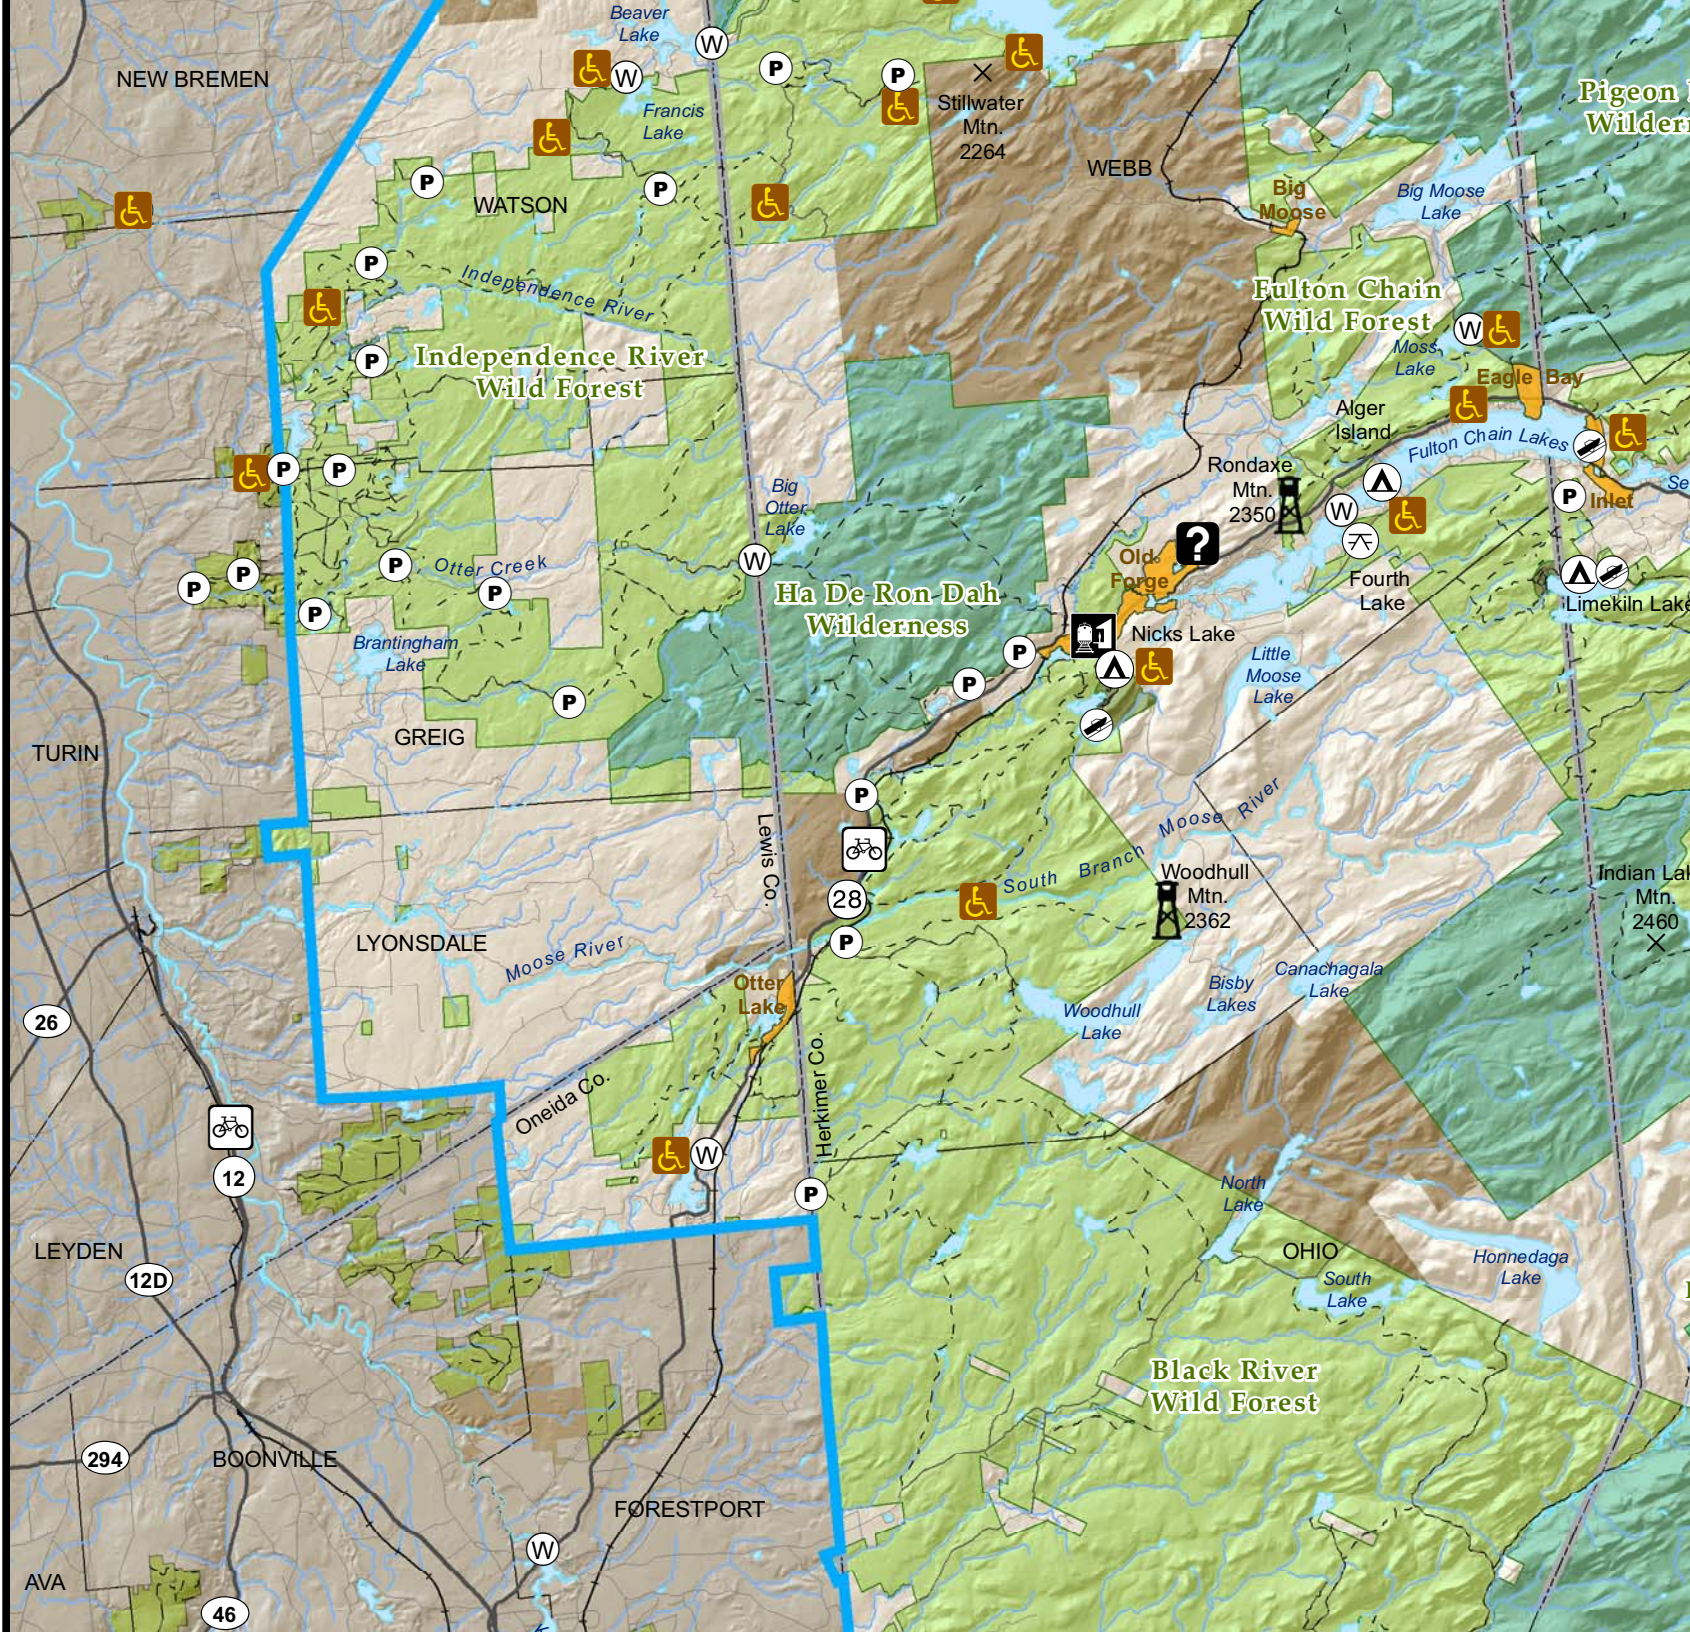

# The Adirondack Park

White Hill Wild Forest

Raquette River Wild Forest

Debar Mtn Wild Forest

Madawaska Flow - Quebec Brook Primitive Area

Raquette-Jordan Boreal Primitive Area

Saint Regis Canoe Area

Saranac Lakes Wild Forest

Sargent Ponds Wild Forest

HARRIETSTOWN

NEWCOMB

Hamilton Co.

Essex Co.

LONG LAKE

MINERVA

Vermont

Pigeon Lake Wilderness

Blue Ridge Wilderness

Wild Forest

Hudson Gorge Primitive Area

Moose River Plains Wild Forest

Siamese Ponds Wilderness

West Canada Lake Wilderness

Jessup River Wild Forest

Wilcox Lake Wild Forest

West Canada Mountain Primitive Area

Jessup River Wild Forest

LAKE PLEASANT

MOREHOUSE

ARIETTA

WELLS

Speculator