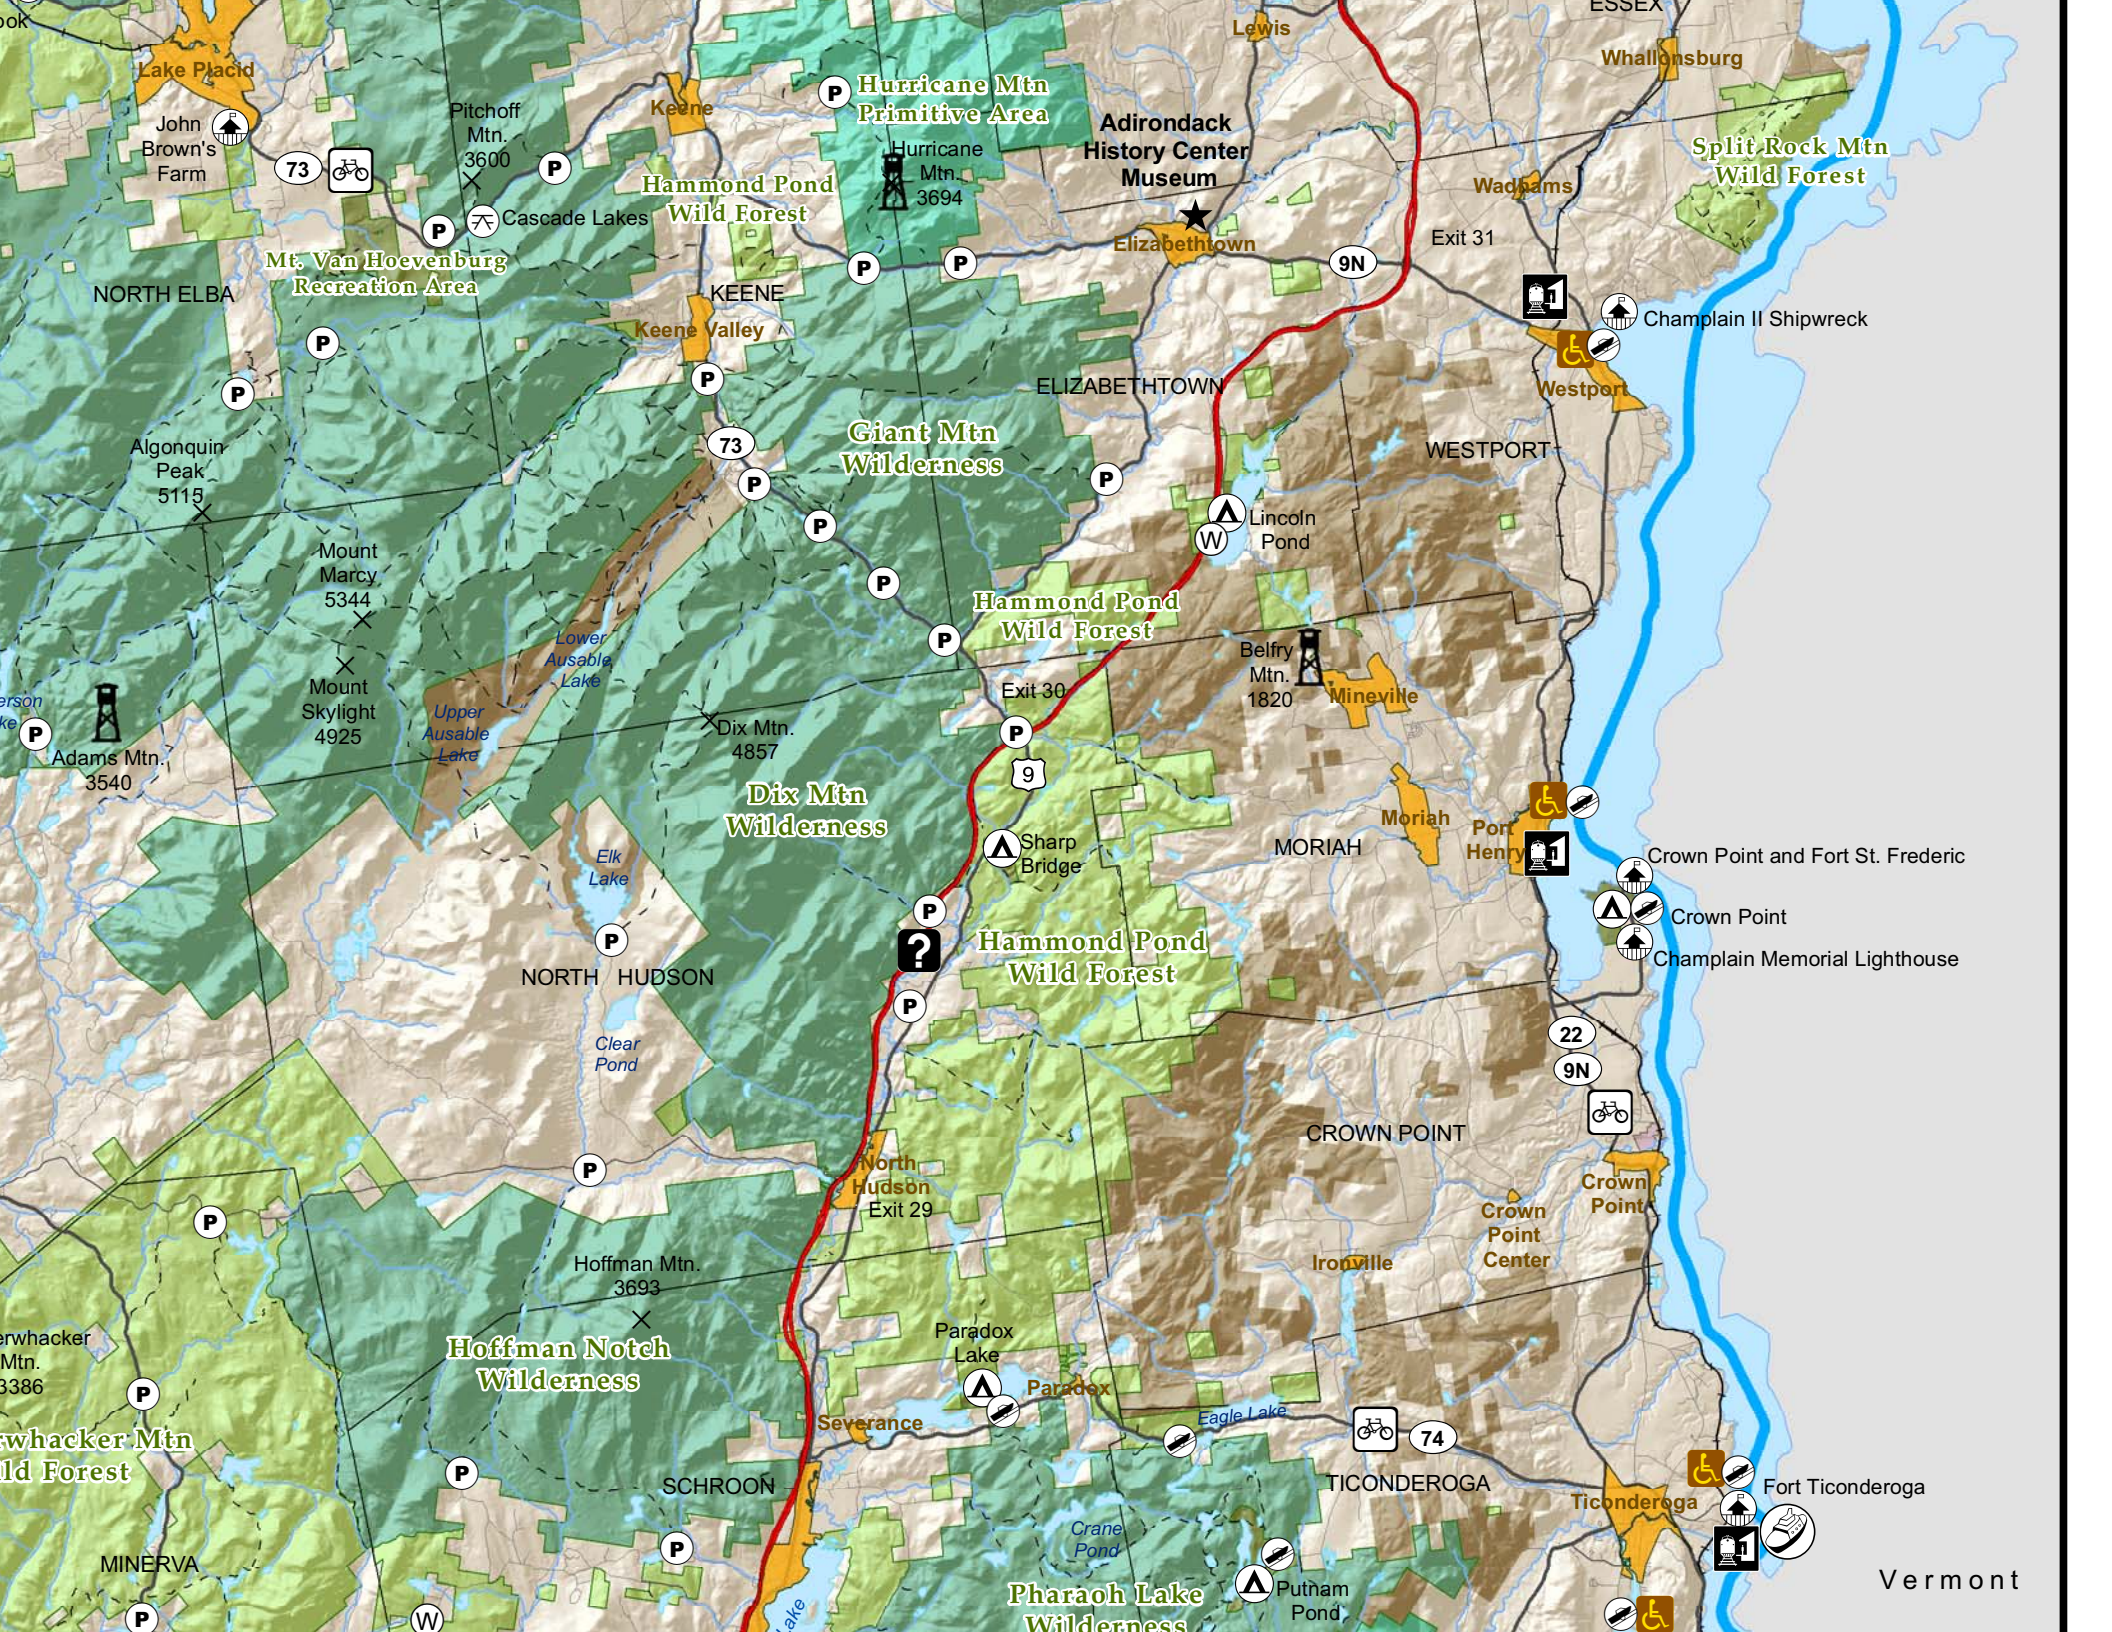

# The Adirondack Park

White Hill Wild Forest

Raquette River Wild Forest

Debar Mtn Wild Forest

Madawaska Flow - Quebec Brook Primitive Area

Raquette-Jordan Boreal Primitive Area

Saint Regis Canoe Area

Saranac Lakes Wild Forest

Sargent Ponds Wild Forest

HARRIETSTOWN

NEWCOMB

Hamilton Co.

Essex Co.

LONG LAKE

MINERVA

Vermont

Pigeon Lake Wilderness

Blue Ridge Wilderness

Wild Forest

Hudson Gorge Primitive Area

Moose River Plains Wild Forest

Siamese Ponds Wilderness

West Canada Lake Wilderness

Jessup River Wild Forest

Wilcox Lake Wild Forest

West Canada Mountain Primitive Area

Jessup River Wild Forest

LAKE PLEASANT

MOREHOUSE

ARIETTA

WELLS

Speculator