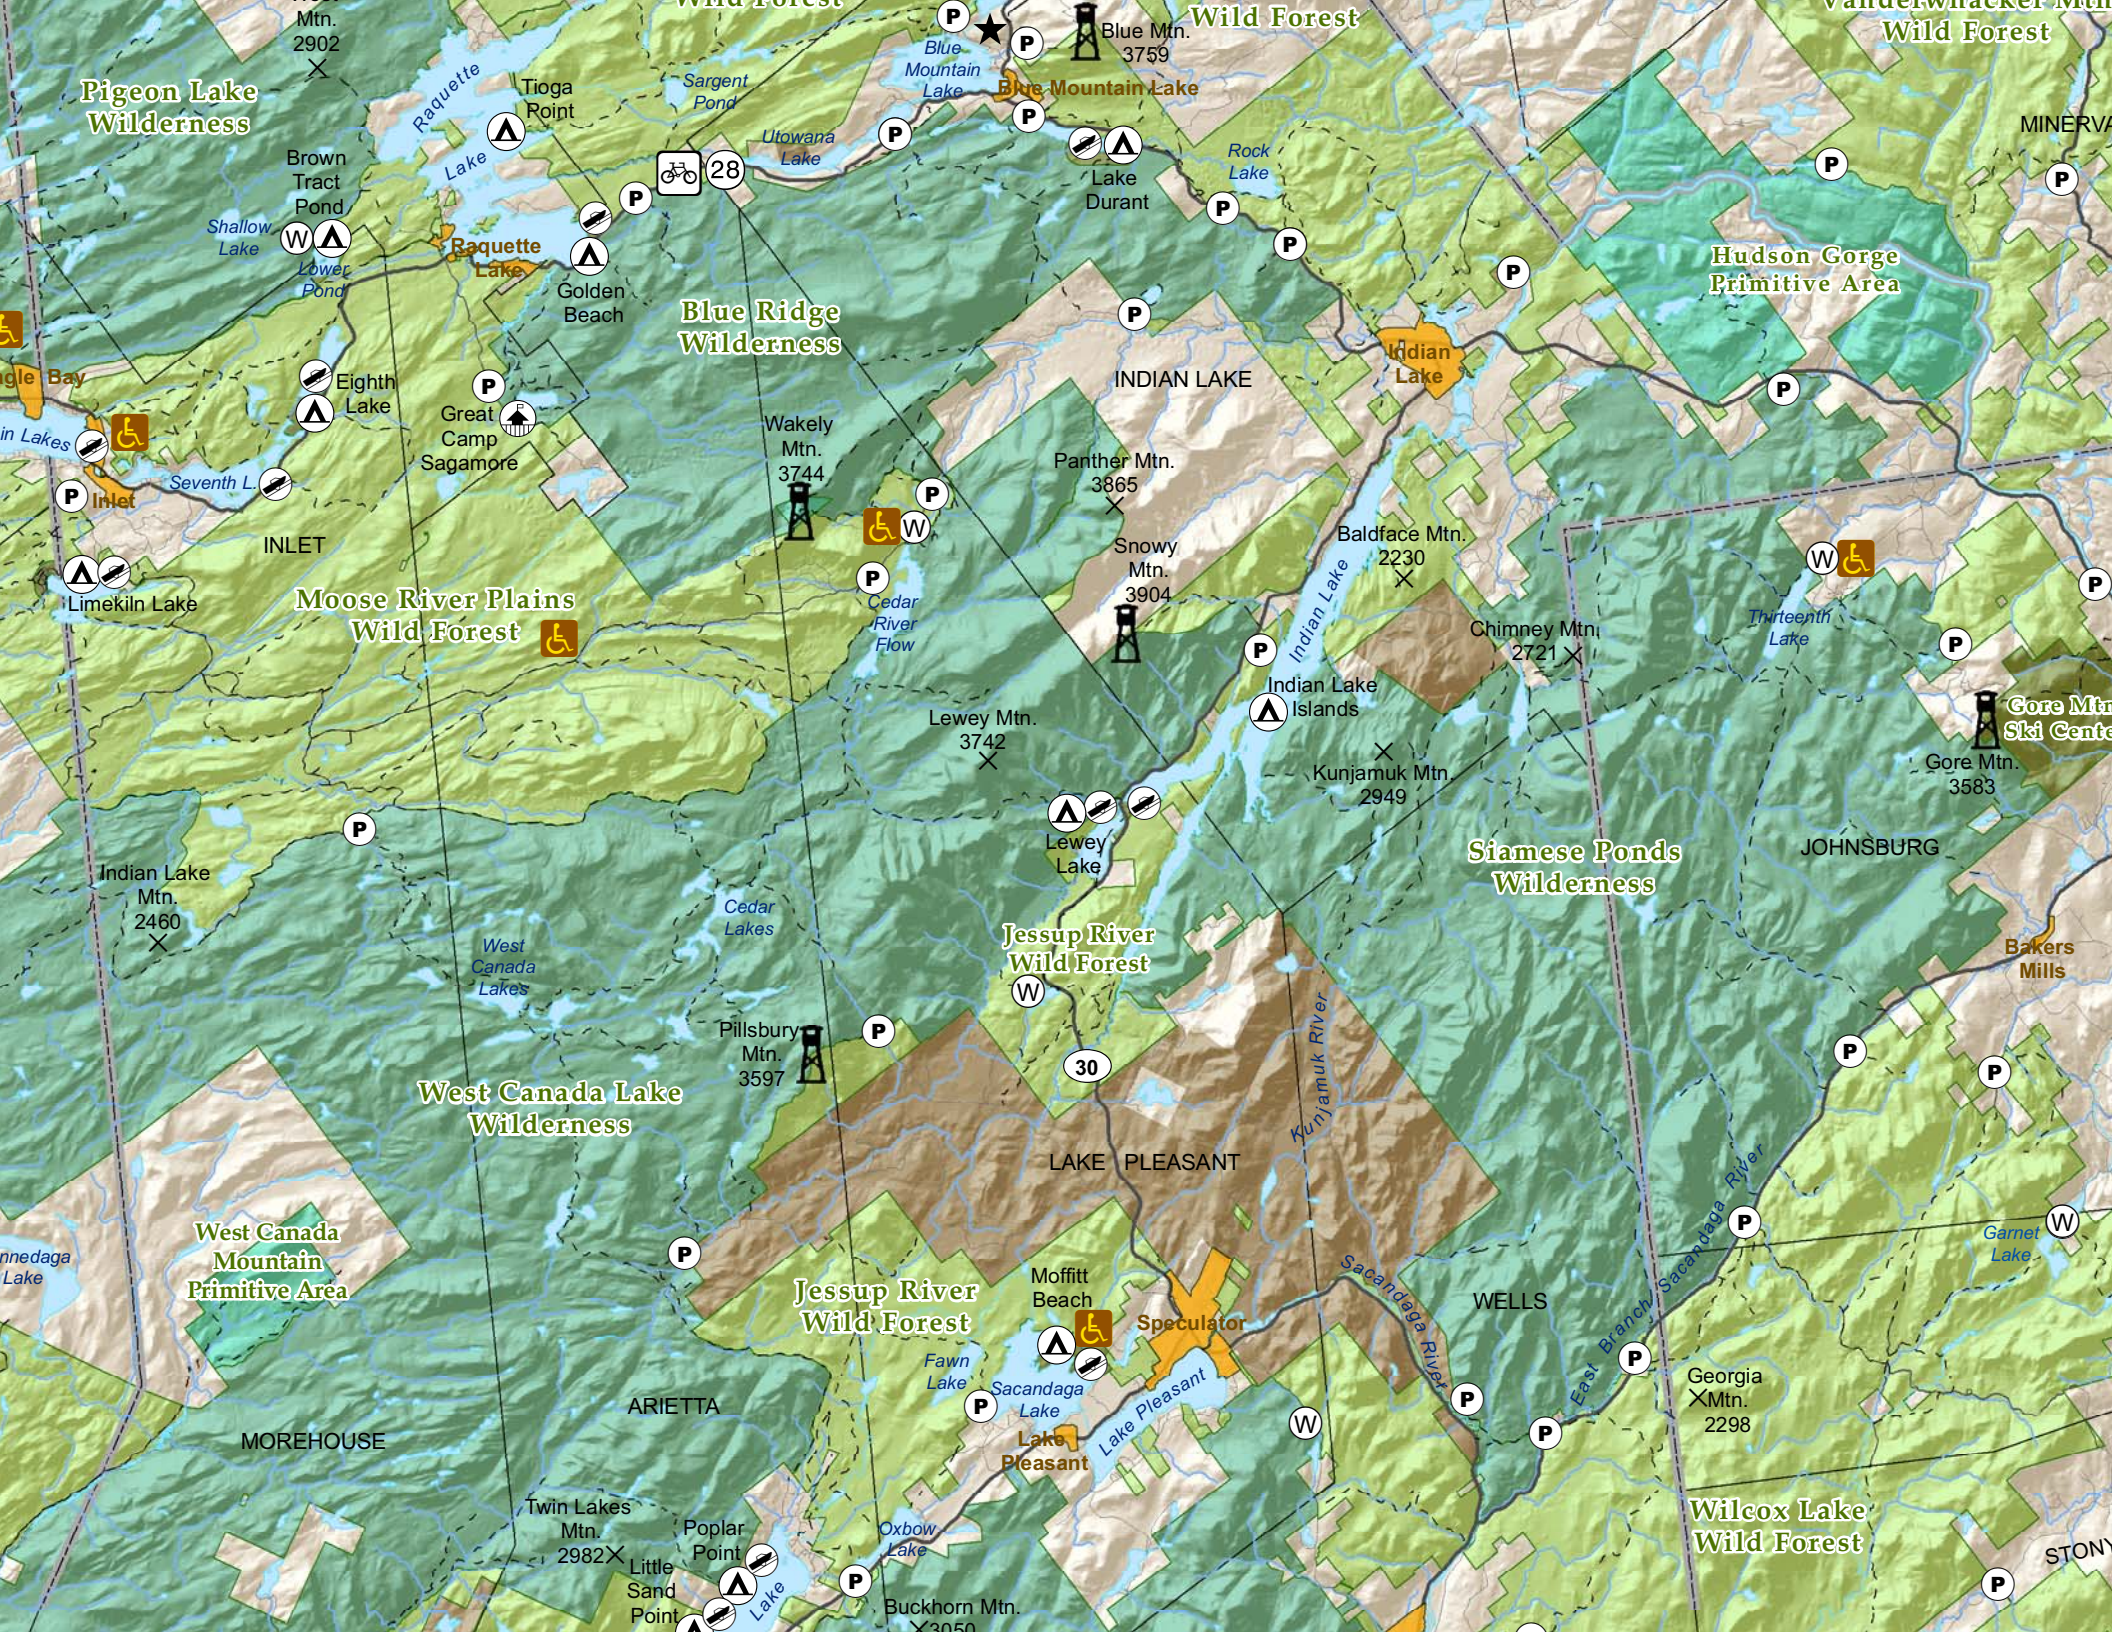

# The Adirondack Park

White Hill Wild Forest

Raquette River Wild Forest

Debar Mtn Wild Forest

Madawaska Flow - Quebec Brook Primitive Area

Raquette-Jordan Boreal Primitive Area

Saint Regis Canoe Area

Saranac Lakes Wild Forest

Sargent Ponds Wild Forest

HARRIETSTOWN

NEWCOMB

Hamilton Co.

Essex Co.

LONG LAKE

MINERVA

Vermont

Pigeon Lake Wilderness

Blue Ridge Wilderness

Wild Forest

Hudson Gorge Primitive Area

Moose River Plains Wild Forest

Siamese Ponds Wilderness

West Canada Lake Wilderness

Jessup River Wild Forest

Wilcox Lake Wild Forest

West Canada Mountain Primitive Area

Jessup River Wild Forest

LAKE PLEASANT

MOREHOUSE

ARIETTA

WELLS

Speculator