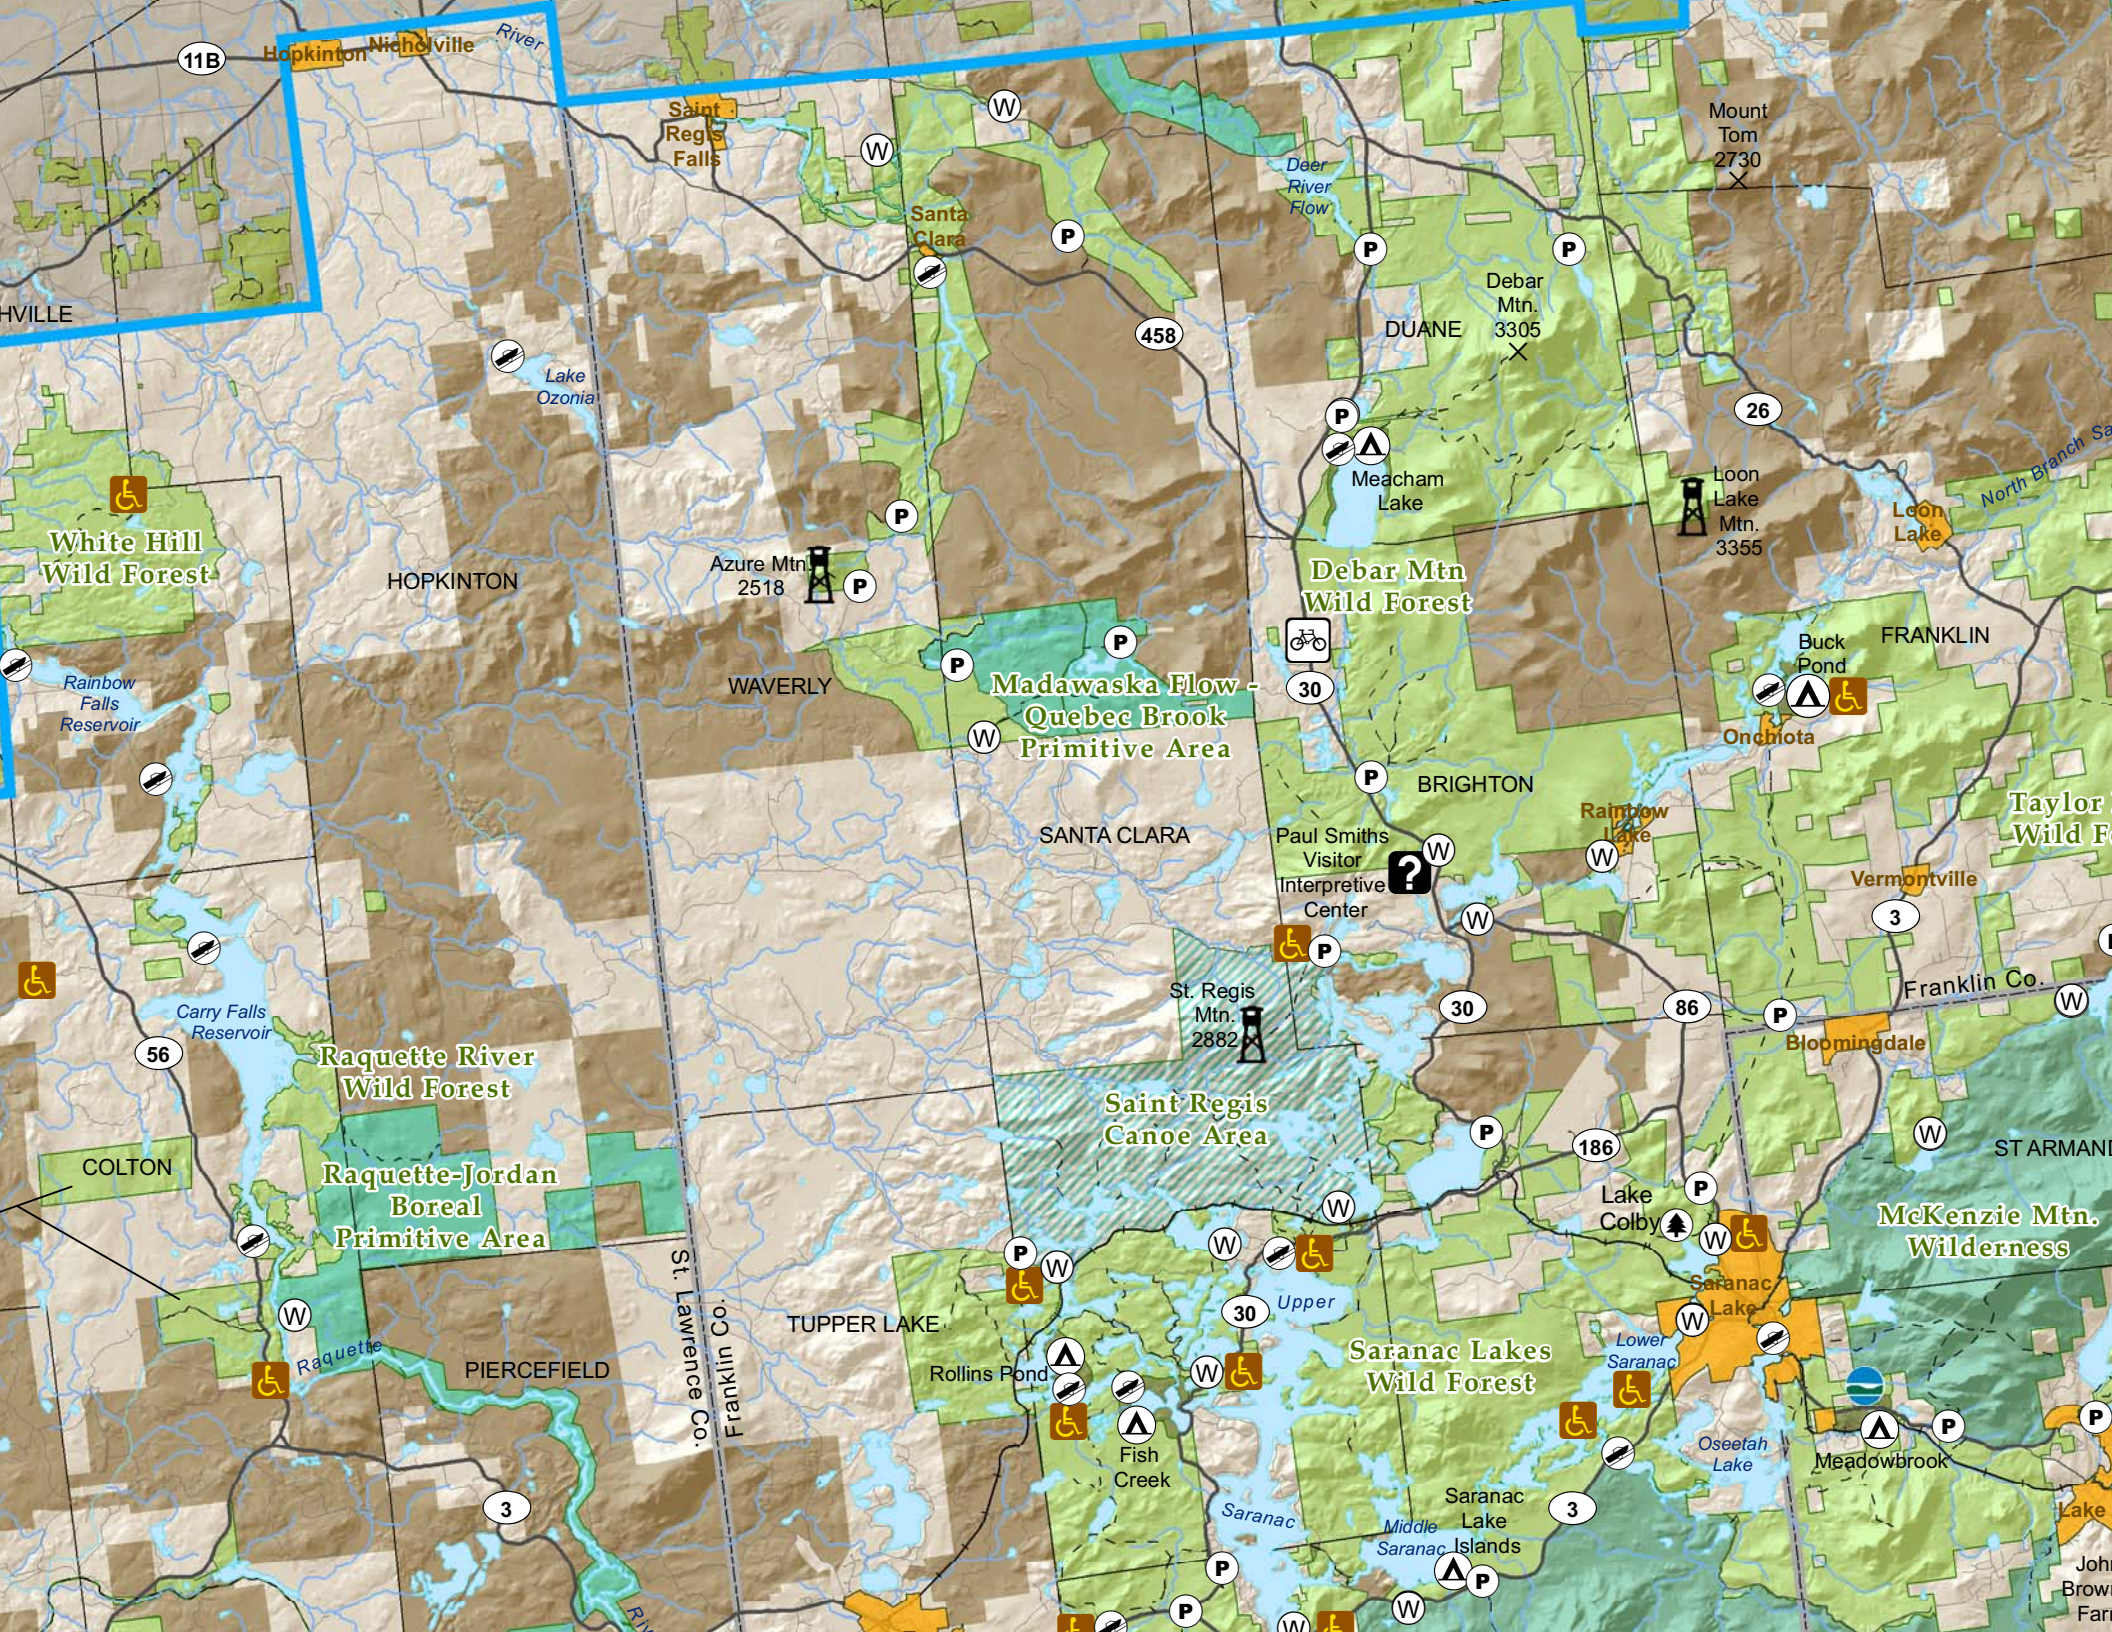

# The Adirondack Park

White Hill Wild Forest

Raquette River Wild Forest

Debar Mtn Wild Forest

Madawaska Flow - Quebec Brook Primitive Area

Raquette-Jordan Boreal Primitive Area

Saint Regis Canoe Area

Saranac Lakes Wild Forest

3

26

St. Lawrence Co.  
Franklin Co.

HOPKINTON

HOPKINTON

WAVERLY

SANTA CLARA

BRIGHTON

Paul Smiths Visitor Interpretive Center

Onchiota

Rollins Pond

Fish Creek

Lower Saranac

Oseetah Lake

Middle Saranac Islands

John Brown Farm

Wilcox Lake Wild Forest

West Canada Mountain Primitive Area

Jessup River Wild Forest

LAKE PLEASANT

MOREHOUSE

ARIETTA

WELLS

Speculator