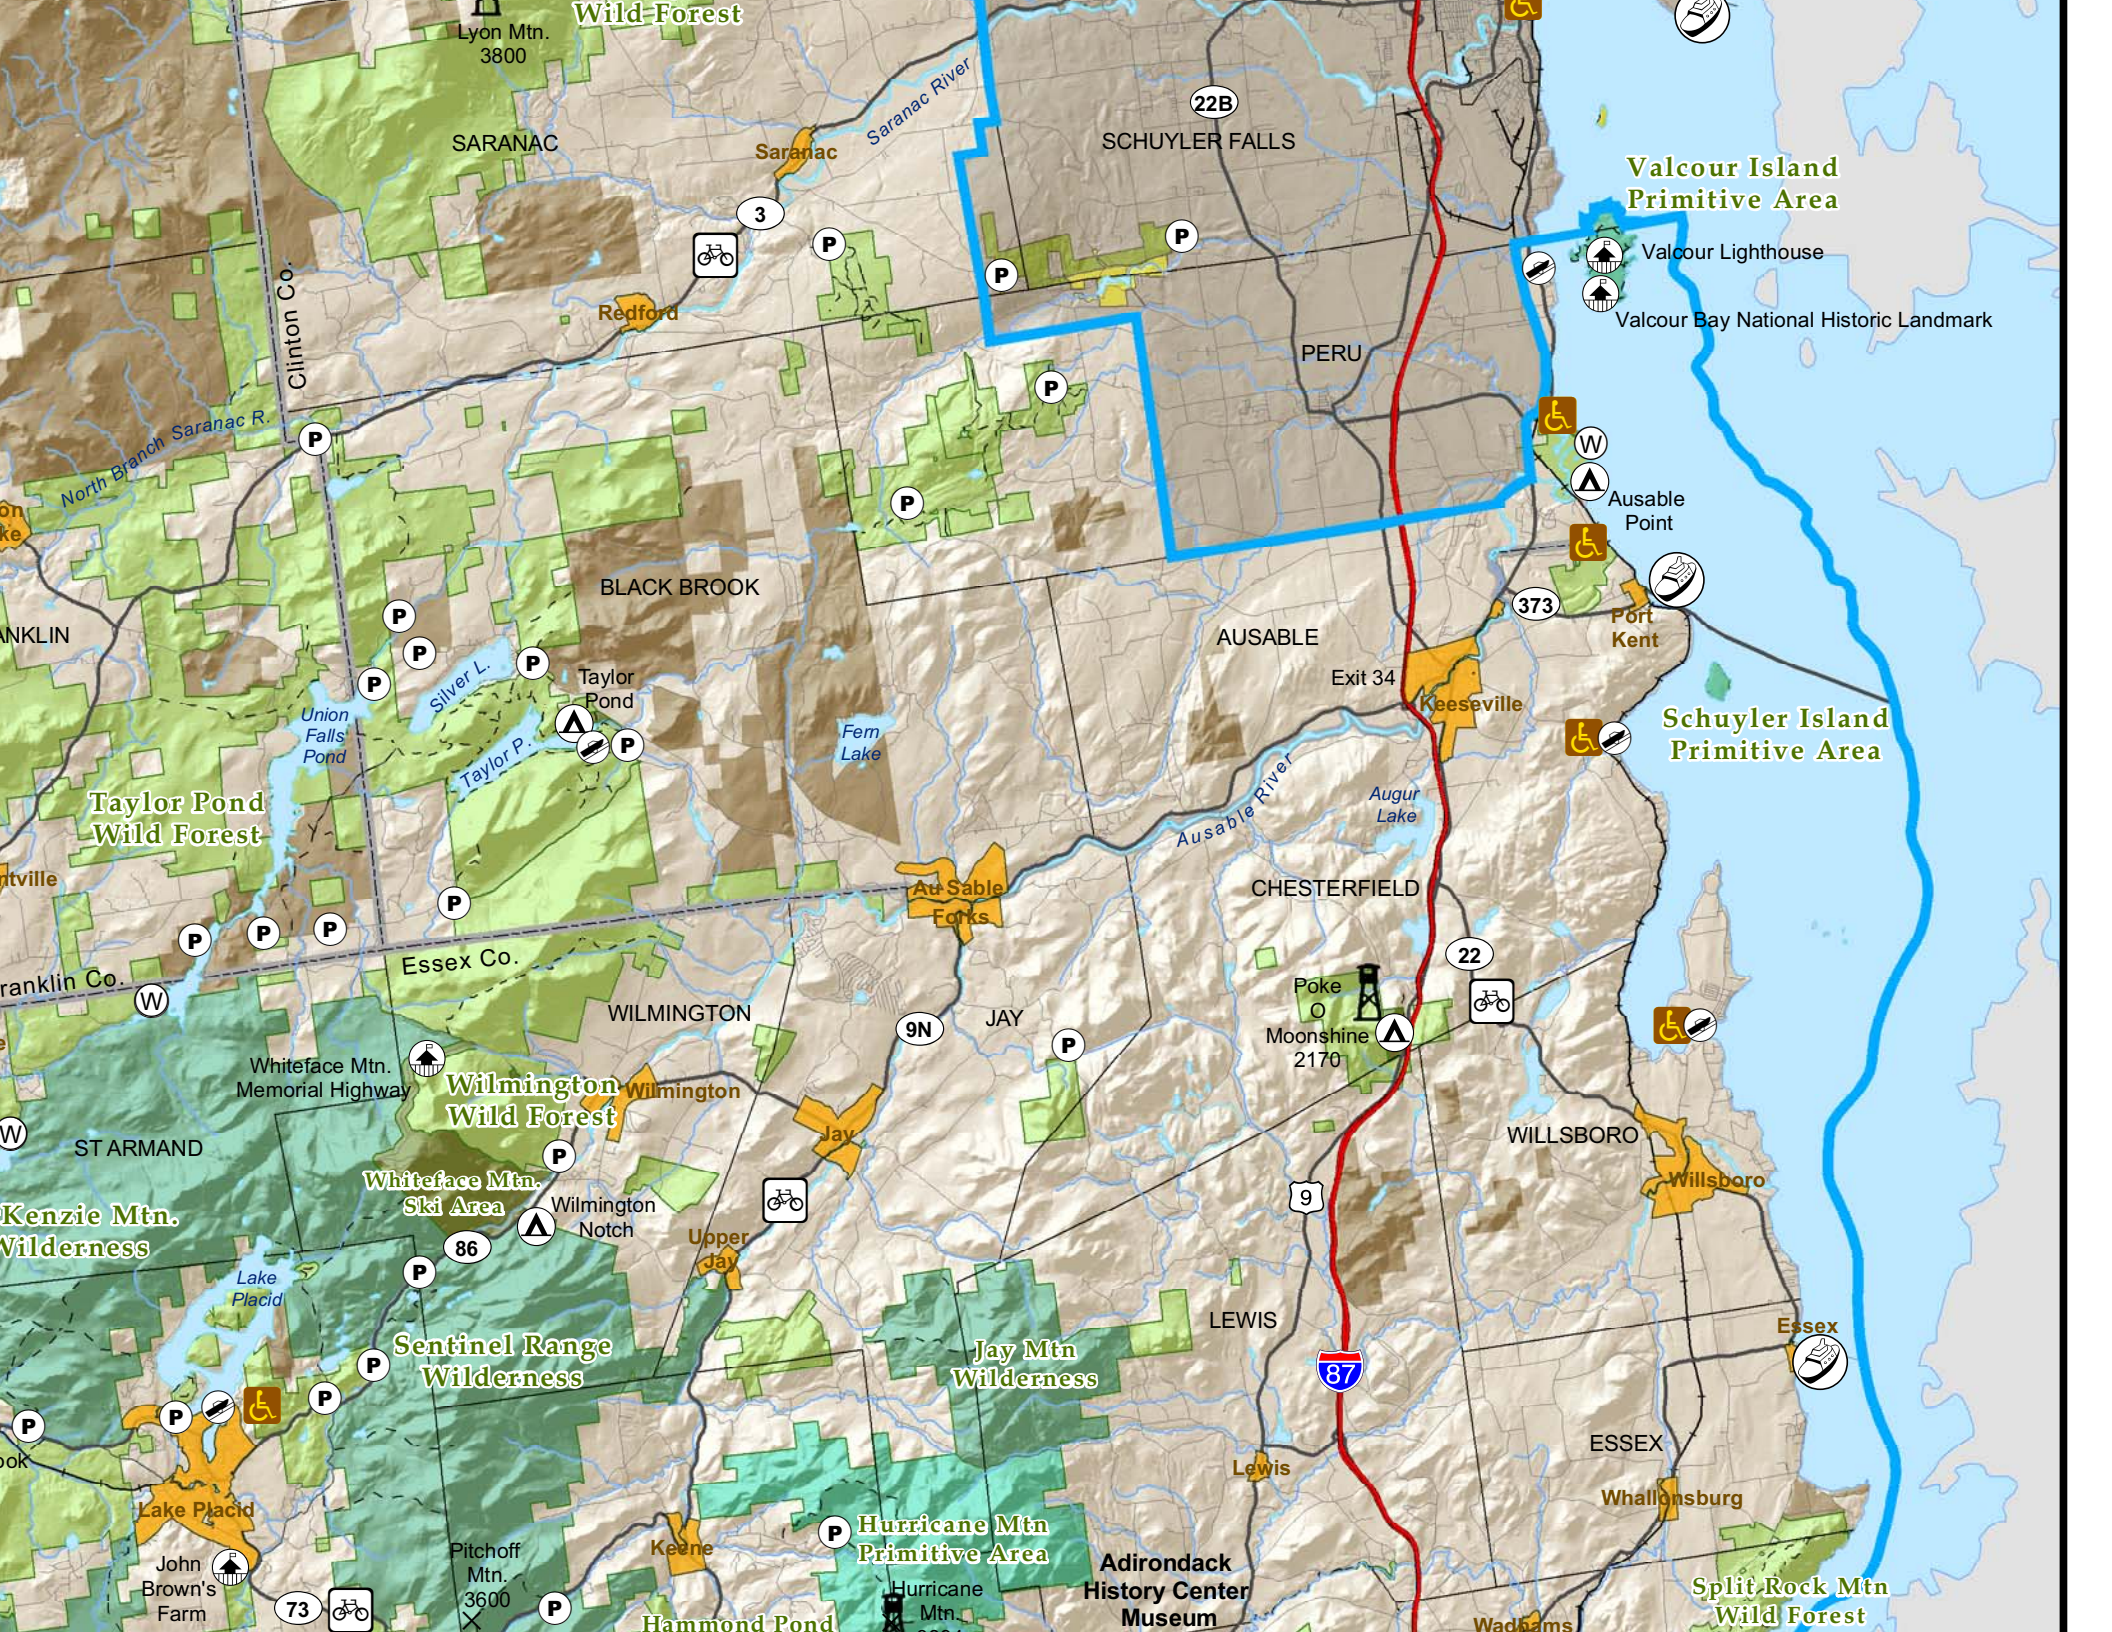

# The Adirondack Park

White Hill Wild Forest

Raquette River Wild Forest

Debar Mtn Wild Forest

Madawaska Flow - Quebec Brook Primitive Area

Raquette-Jordan Boreal Primitive Area

Saint Regis Canoe Area

Saranac Lakes Wild Forest

Paul Smiths Visitor Interpretive Center

Onchiota

Rollins Pond

Fish Creek

Lower Saranac

Oseetah Lake

Middle Saranac Islands

John Brown Farm

Natural History Museum of the Adirondacks

Adirondack Museum

High Peaks Wilderness

Eastern Five Ponds Access Primitive Area

William C. Whitney Wilderness

Pigeon Lake Wilderness

Vanderwhacker Mtn Wild Forest

Blue Mtn Wild Forest

Sargent Ponds Wild Forest

HARRIETSTOWN

NEWCOMB

Hamilton Co.

Essex Co.

LONG LAKE

MINERVA

Vermont