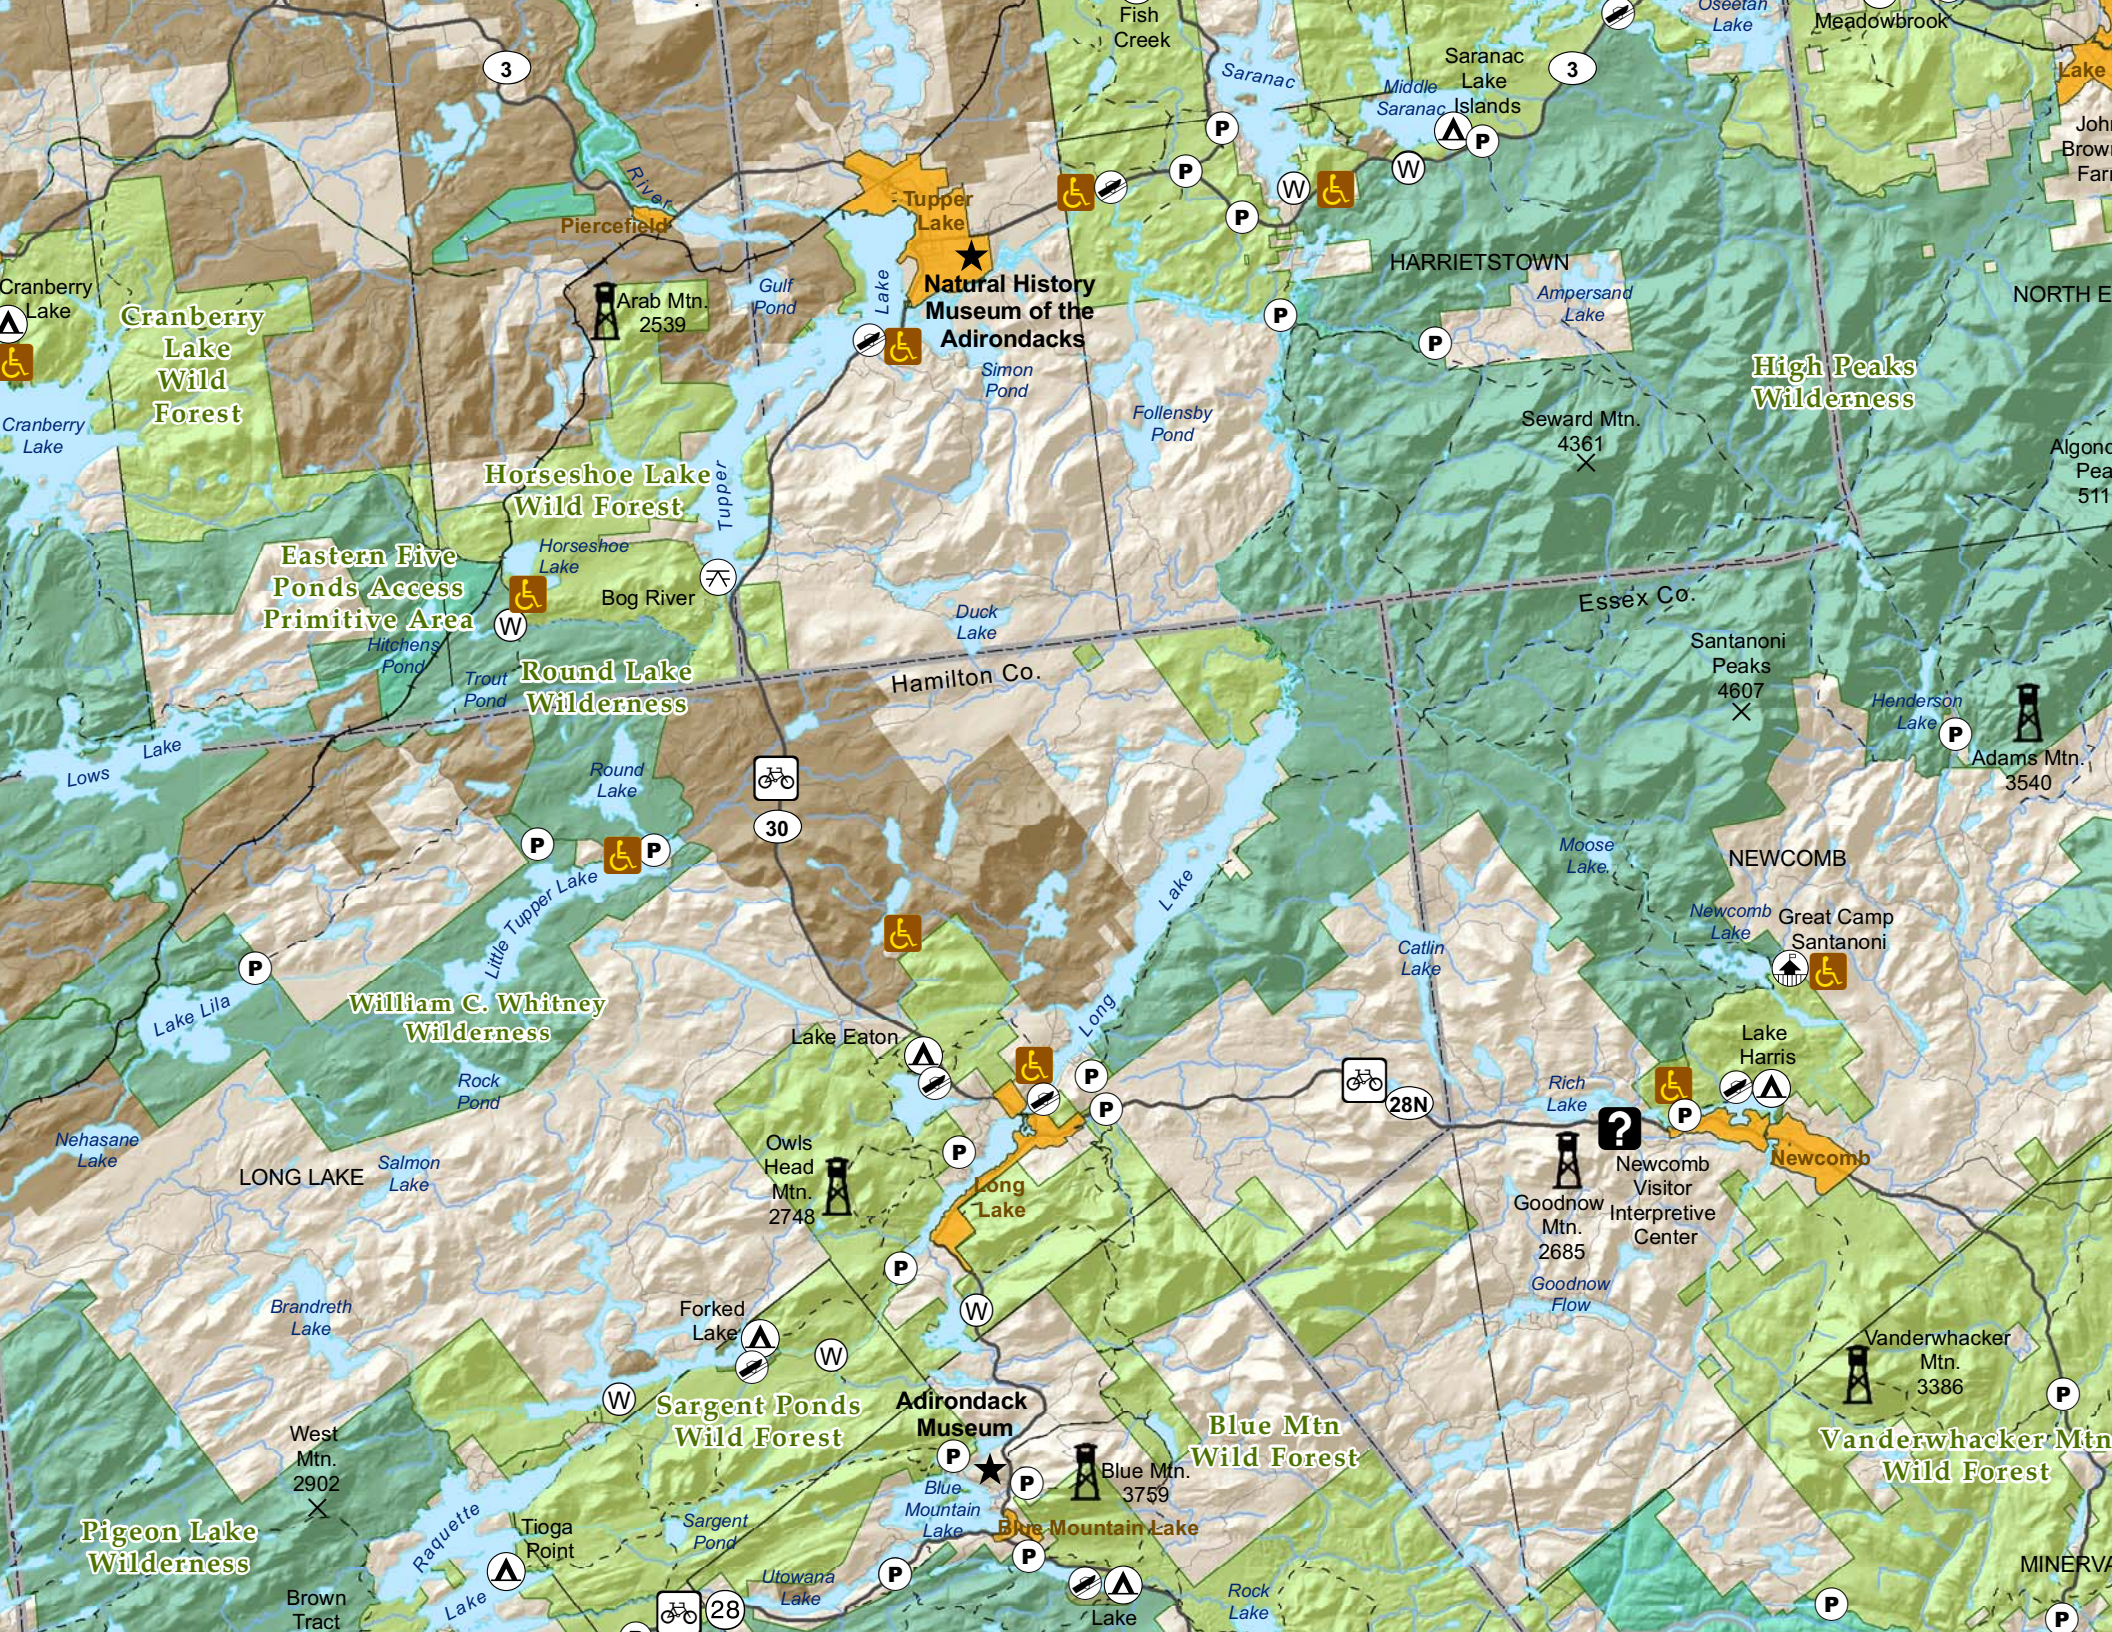

# The Adirondack Park

White Hill Wild Forest

Raquette River Wild Forest

Debar Mtn Wild Forest

Madawaska Flow - Quebec Brook Primitive Area

Raquette-Jordan Boreal Primitive Area

Saint Regis Canoe Area

Saranac Lakes Wild Forest

Paul Smiths Visitor Interpretive Center

Onchiota

Rollins Pond

Fish Creek

Lower Saranac

Oseetah Lake

Middle Saranac Islands

John Brown Farm

Natural History Museum of the Adirondacks

Adirondack Museum

High Peaks Wilderness

Eastern Five Ponds Access Primitive Area

William C. Whitney Wilderness

Pigeon Lake Wilderness

Vanderwhacker Mtn Wild Forest

Blue Mtn Wild Forest

Sargent Ponds Wild Forest

HARRIETSTOWN

NEWCOMB

Hamilton Co.

Essex Co.

LONG LAKE

MINERVA

Vermont