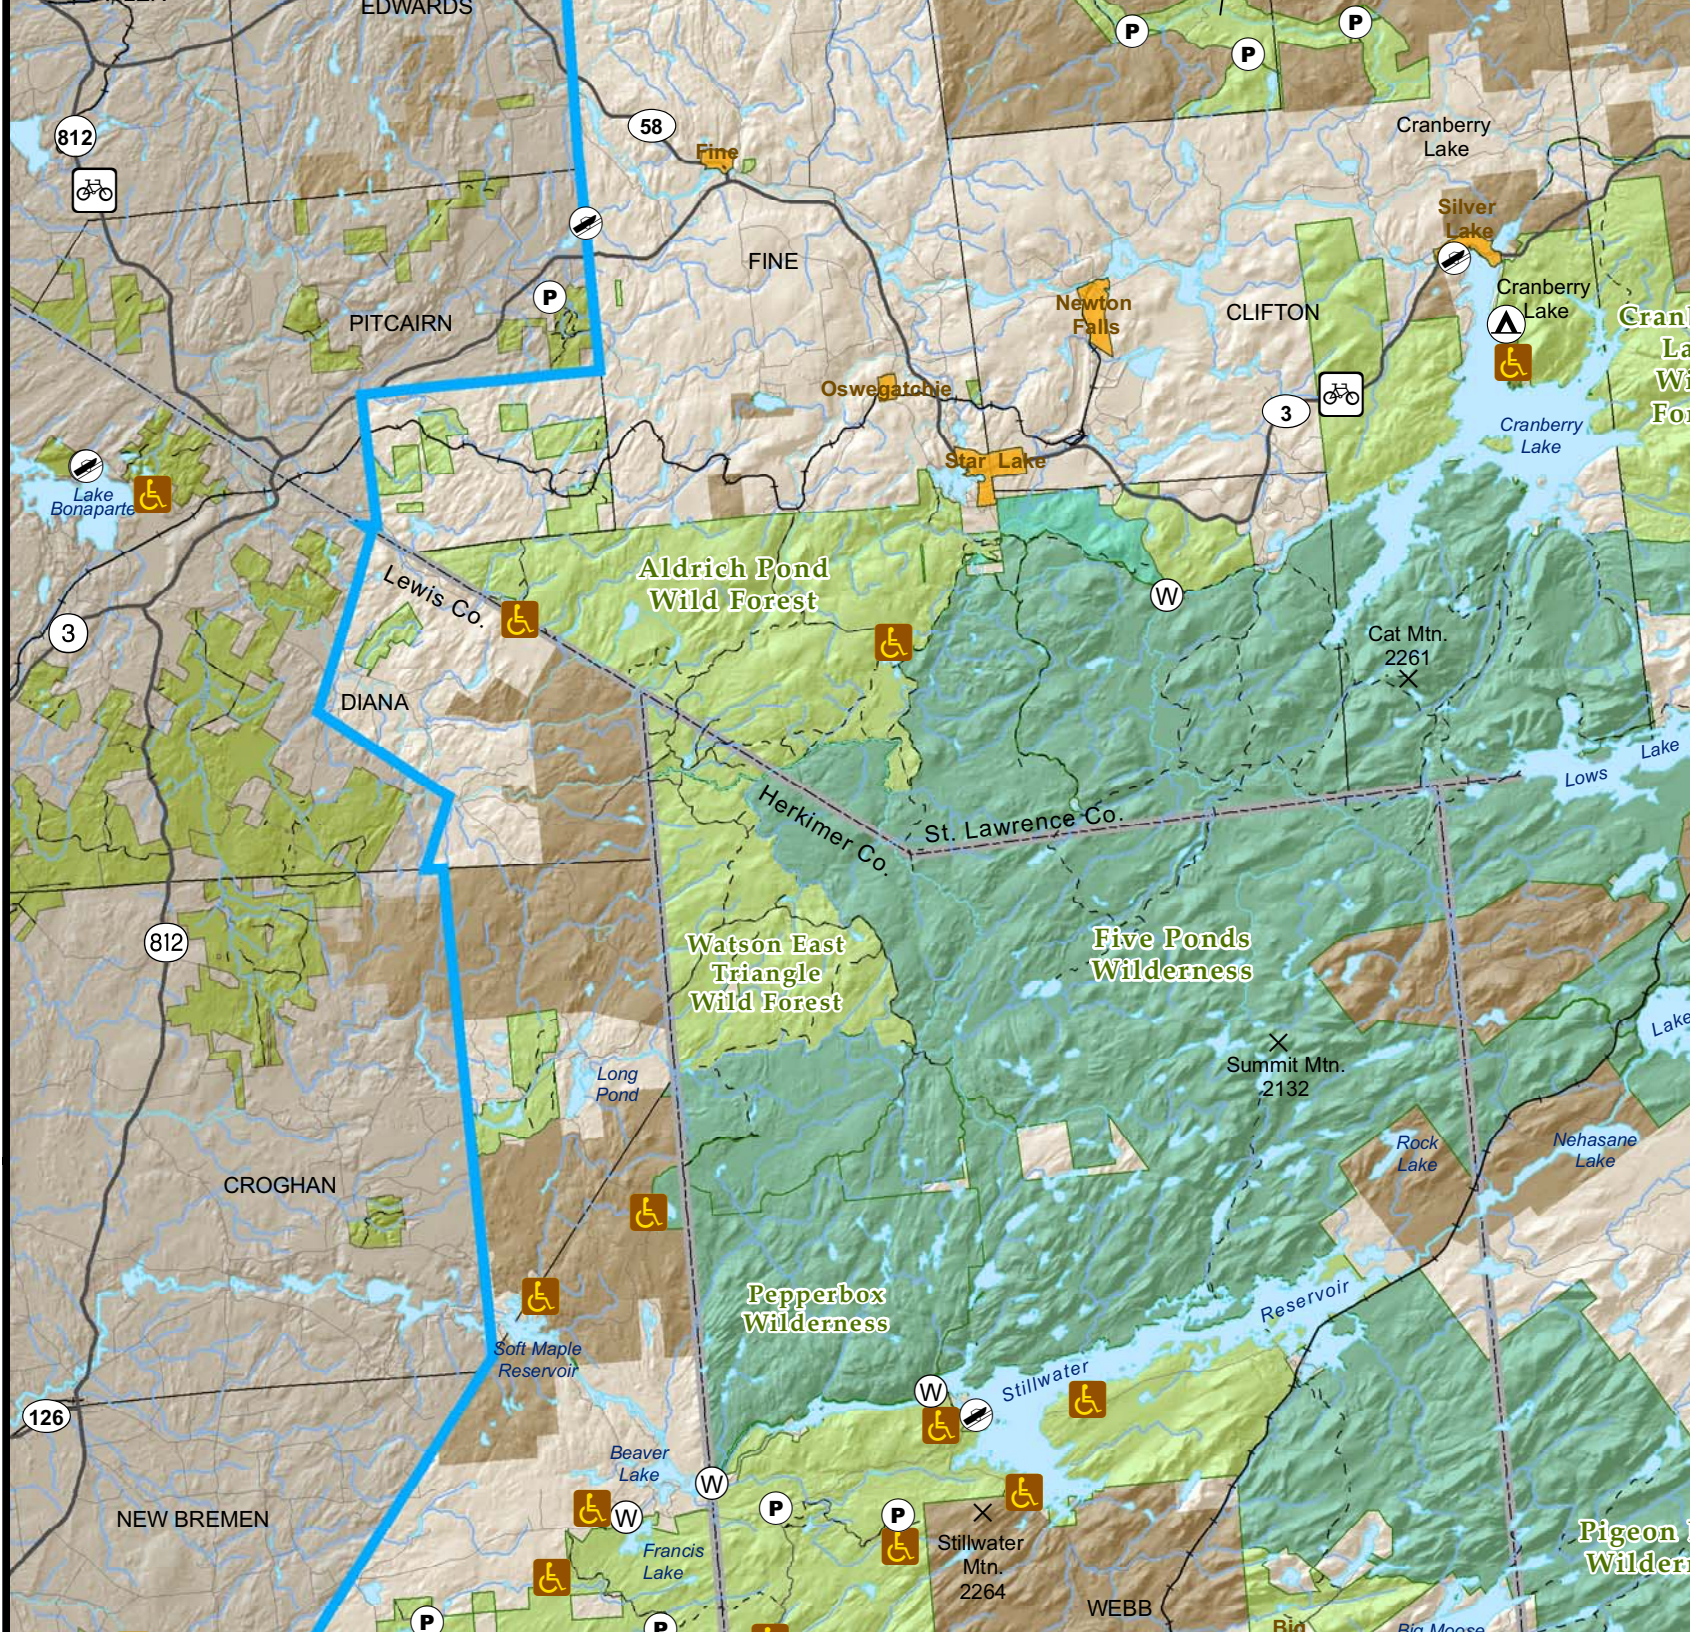

# The Adirondack Park

White Hill Wild Forest

Raquette River Wild Forest

Debar Mtn Wild Forest

Madawaska Flow - Quebec Brook Primitive Area

Raquette-Jordan Boreal Primitive Area

Saint Regis Canoe Area

Saranac Lakes Wild Forest

Paul Smiths Visitor Interpretive Center

Onchiota

Rollins Pond

Fish Creek

Lower Saranac

Oseetah Lake

Middle Saranac Islands

John Brown Farm

Natural History Museum of the Adirondacks

Adirondack Museum

High Peaks Wilderness

Eastern Five Ponds Access Primitive Area

William C. Whitney Wilderness

Pigeon Lake Wilderness

Vanderwhacker Mtn Wild Forest

Blue Mtn Wild Forest

Sargent Ponds Wild Forest

HARRIETSTOWN

NEWCOMB

Hamilton Co.

Essex Co.

LONG LAKE

MINERVA

Vermont