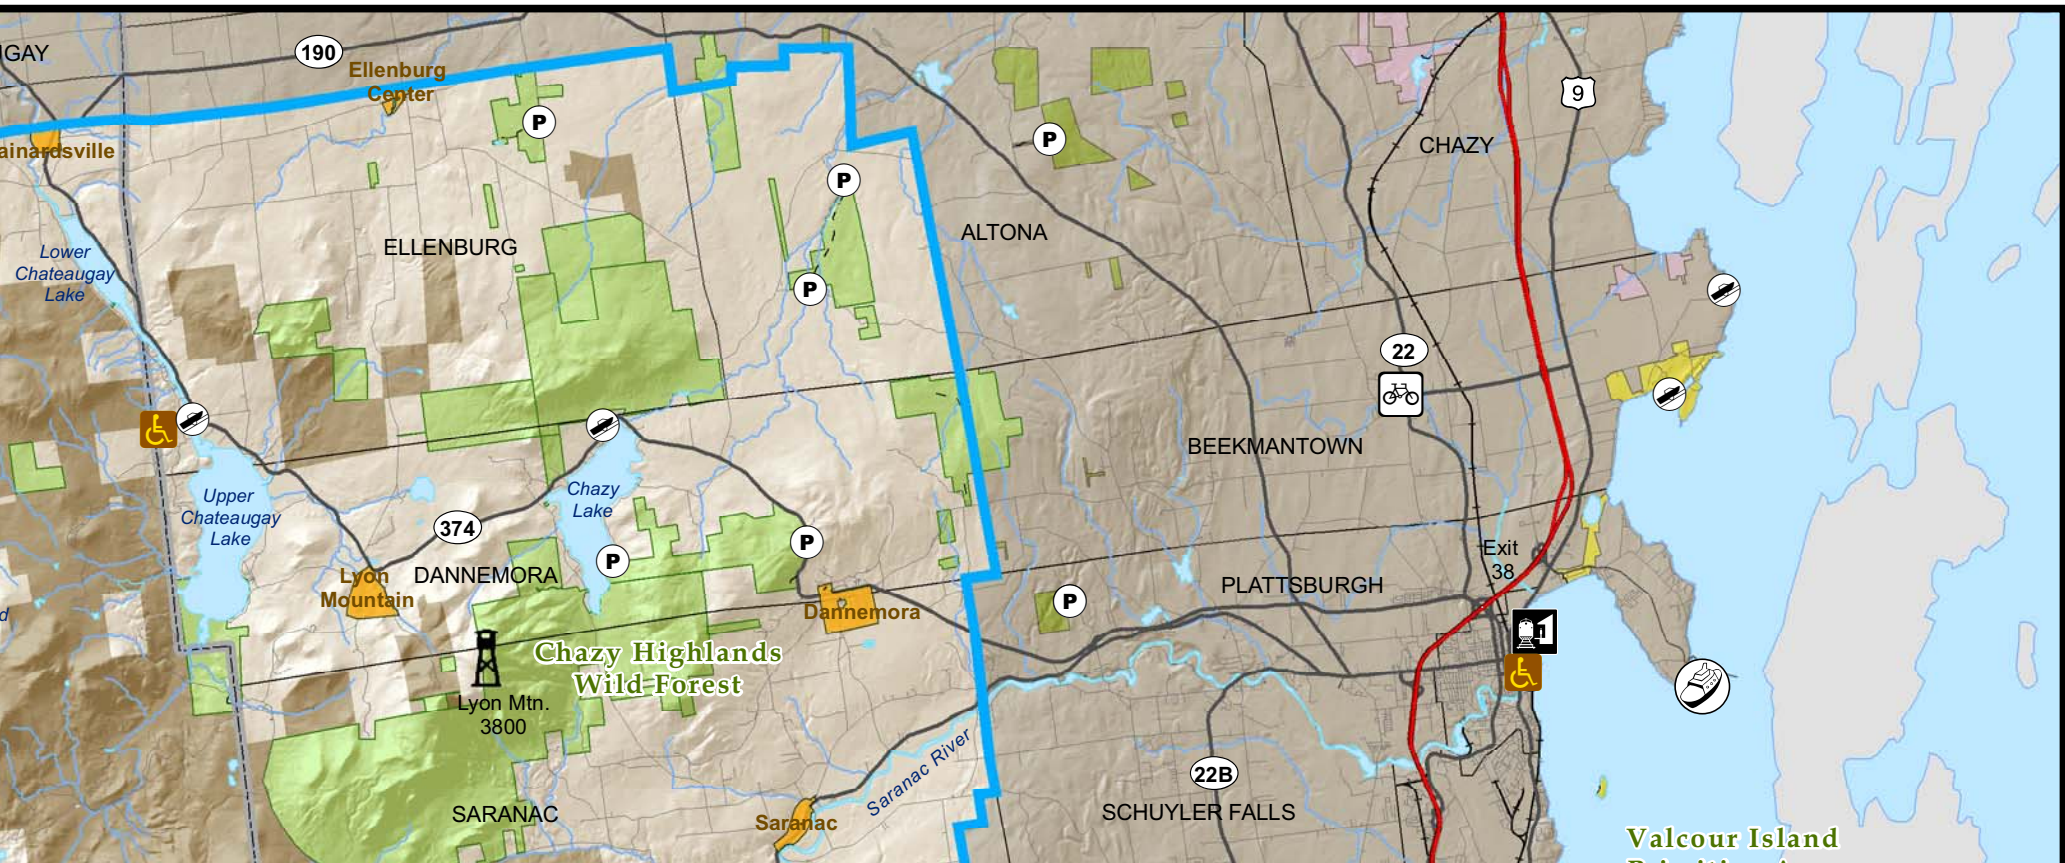

# The Adirondack Park

White Hill Wild Forest

Raquette River Wild Forest

Debar Mtn Wild Forest

Madawaska Flow - Quebec Brook Primitive Area

Raquette-Jordan Boreal Primitive Area

Saint Regis Canoe Area

Saranac Lakes Wild Forest

3

26

St. Lawrence Co.  
Franklin Co.

HOPKINTON

HOPKINTON

WAVERLY

SANTA CLARA

BRIGHTON

COLTON

PIERCEFIELD

TUPPER LAKE

FRANKLIN

Vermontville

Bloomington

STARMAN

Meadowbrook

Paul Smiths Visitor Interpretive Center

Onchiota

Rollins Pond

Fish Creek

Lower Saranac

Oseetah Lake

Middle Saranac Islands

John Brown Farm