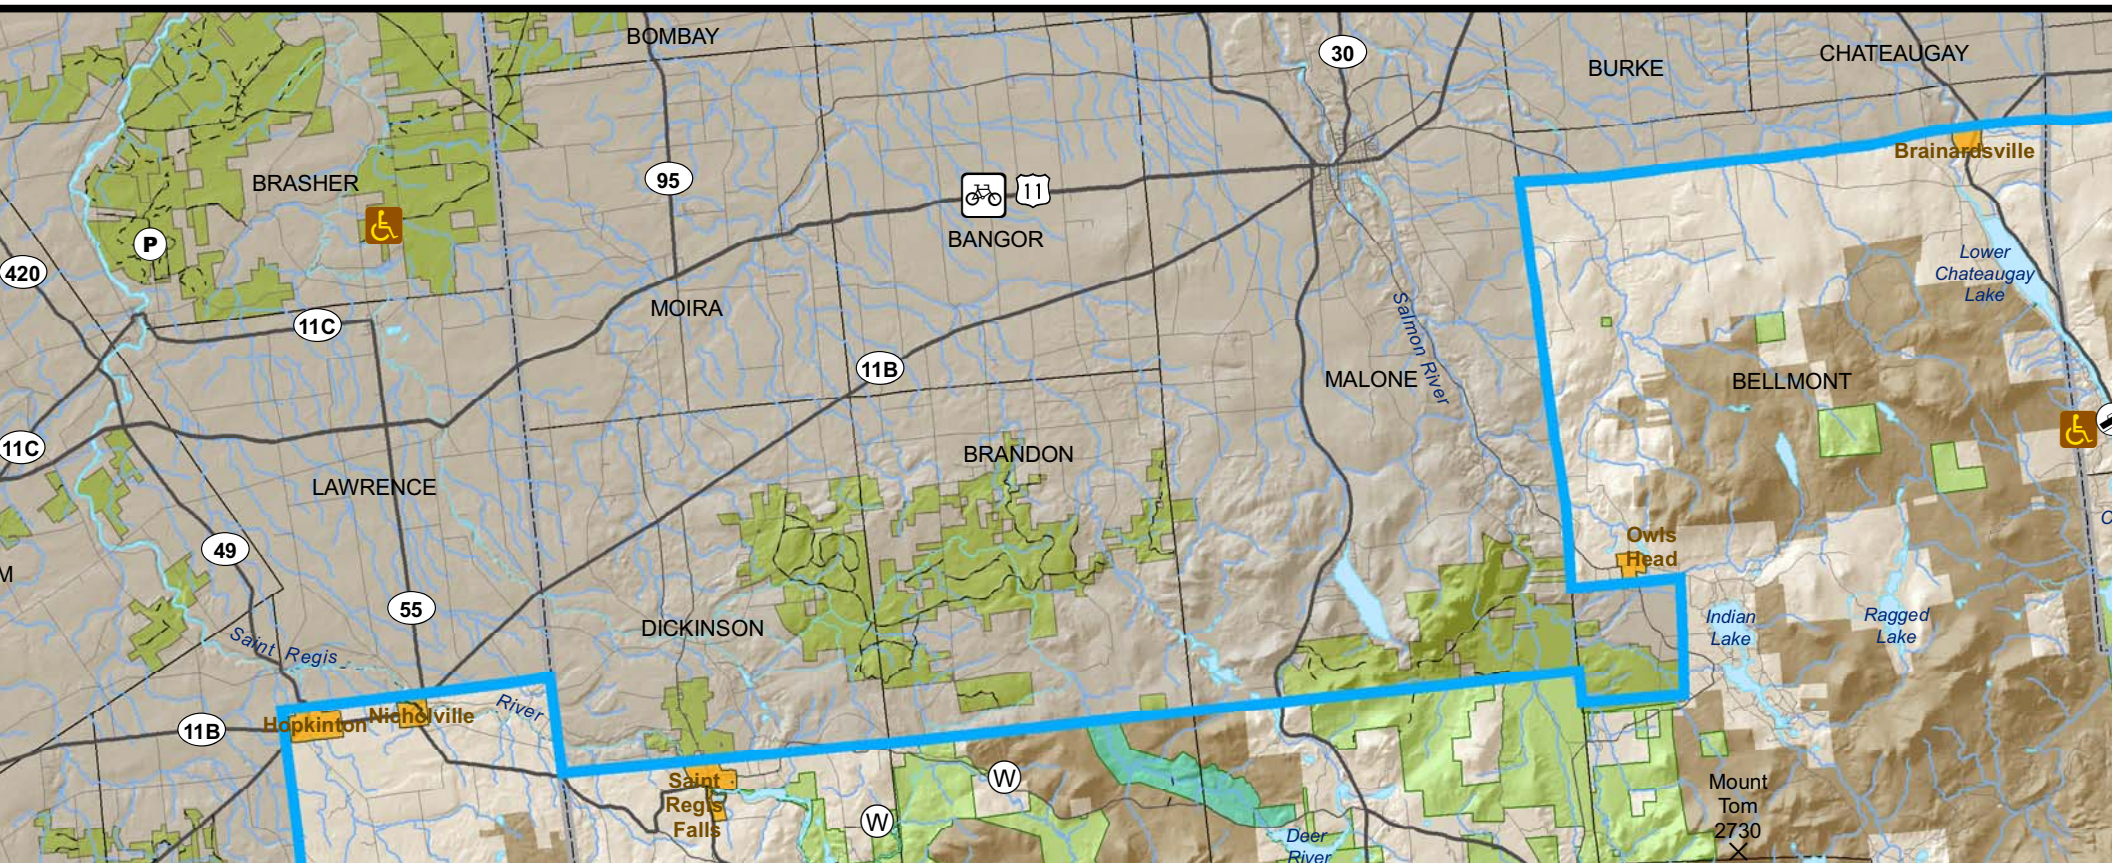

# The Adirondack Park

White Hill Wild Forest

Raquette River Wild Forest

Debar Mtn Wild Forest

Madawaska Flow - Quebec Brook Primitive Area

Raquette-Jordan Boreal Primitive Area

Saint Regis Canoe Area

Saranac Lakes Wild Forest

3

26

St. Lawrence Co.  
Franklin Co.

HOPKINTON

HOPKINTON

WAVERLY

SANTA CLARA

BRIGHTON

COLTON

PIERCEFIELD

TUPPER LAKE

FRANKLIN

Vermontville

Bloomington

STARMAN

Meadowbrook

Paul Smiths Visitor Interpretive Center

Onchiota

Rollins Pond

Fish Creek

Lower Saranac

Oseetah Lake

Middle Saranac Islands

John Brown Farm