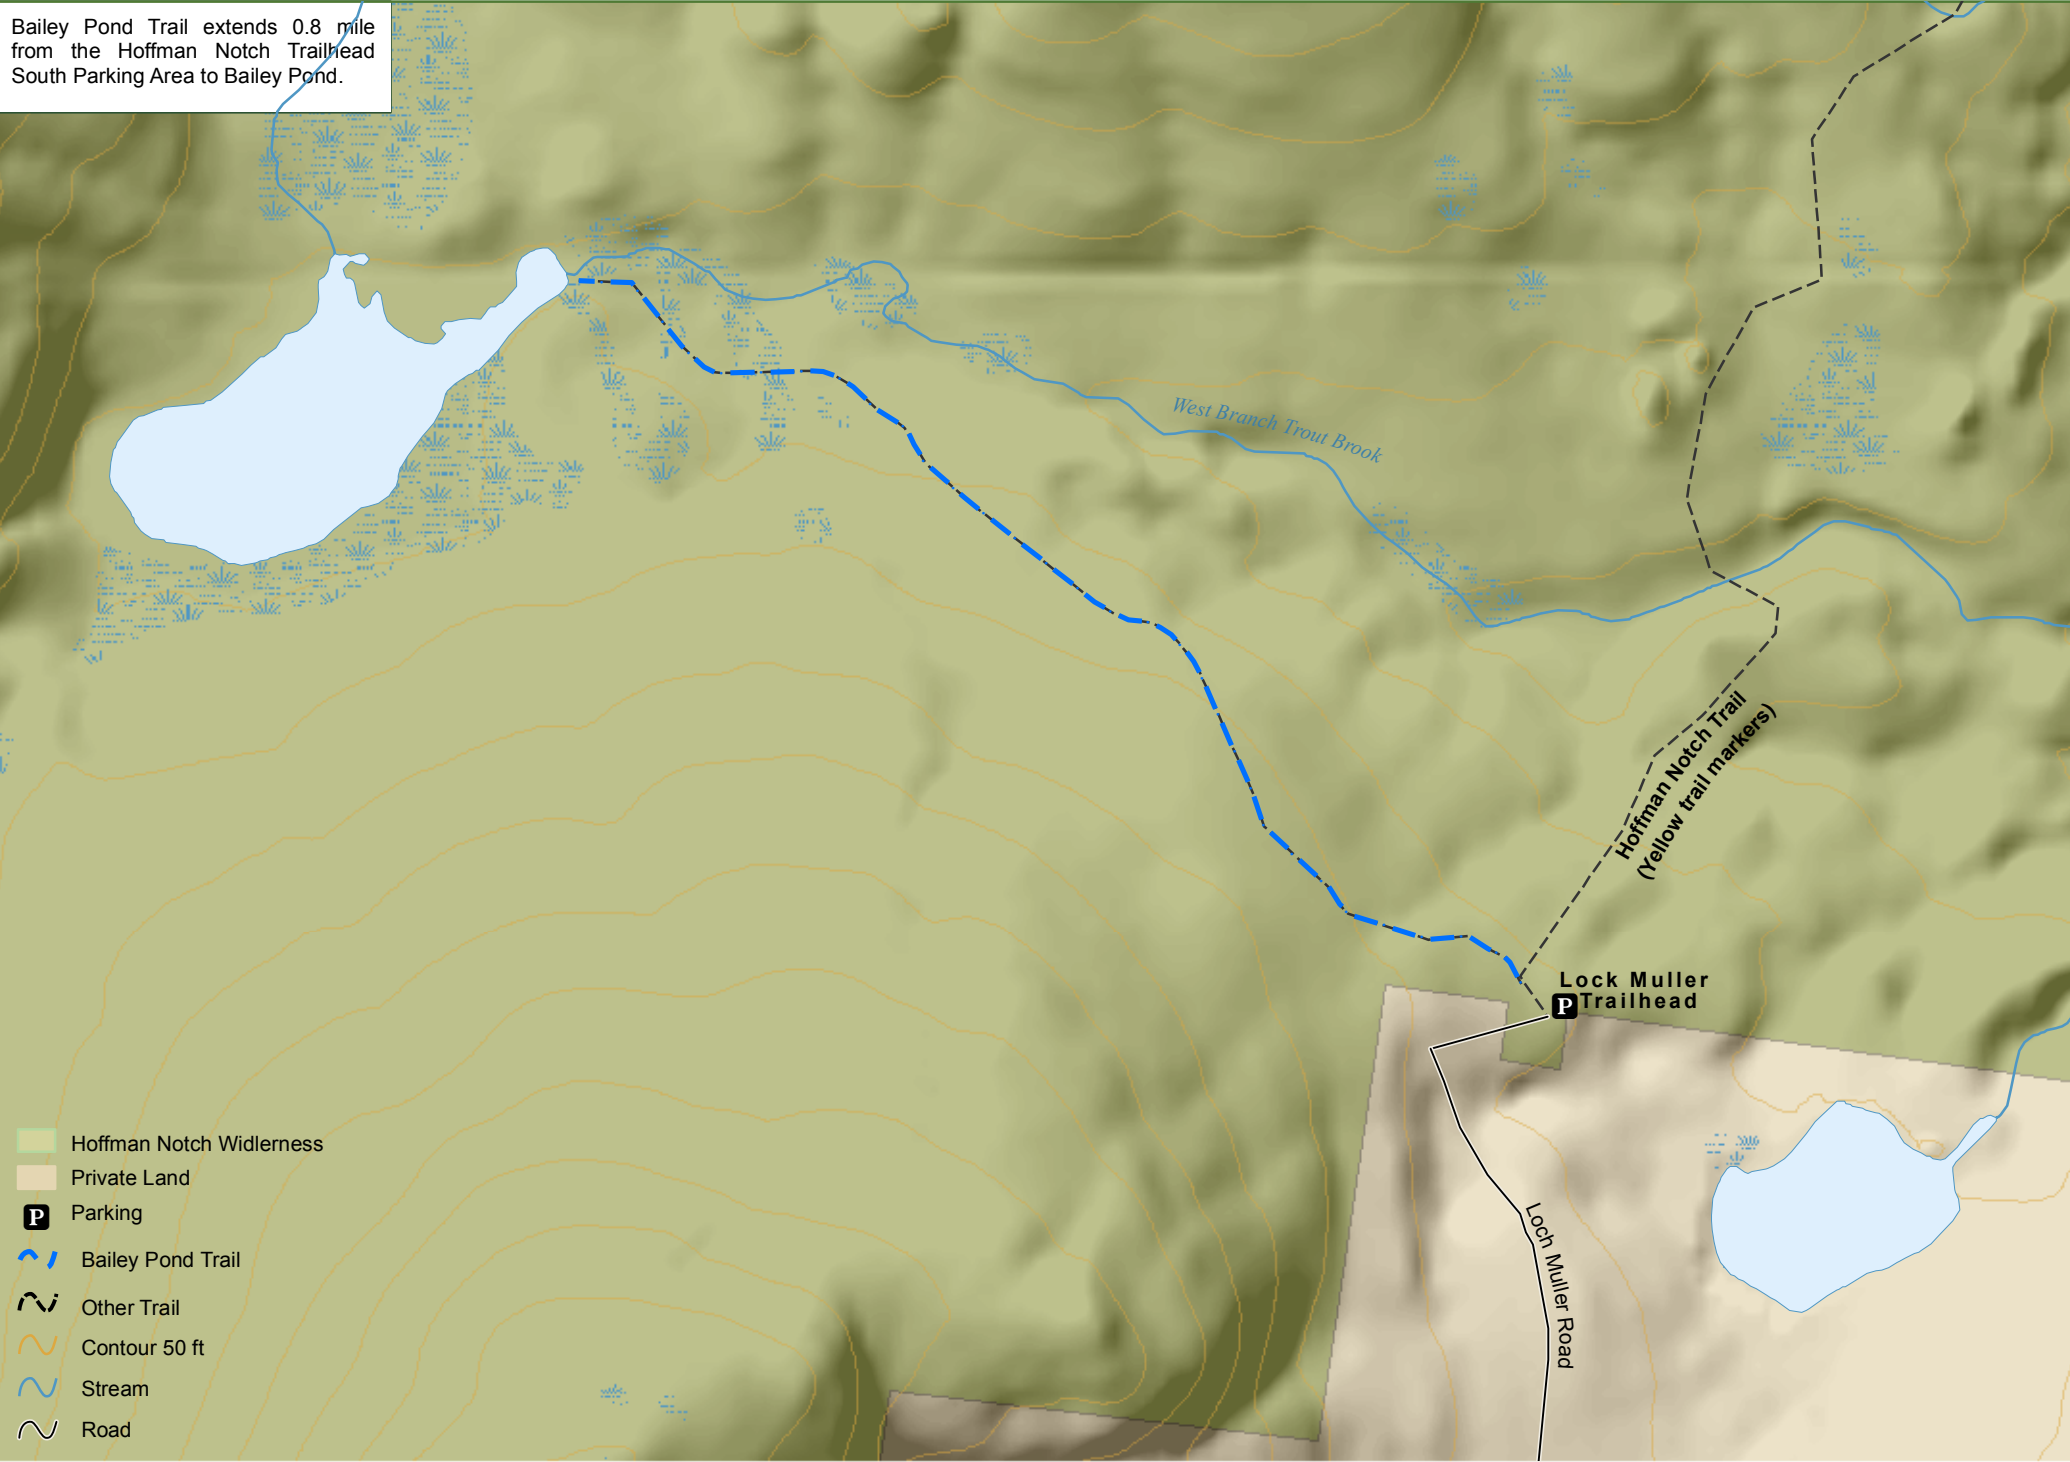

# Hoffman Notch Wilderness - Bailey Pond Trail

Bailey Pond Trail extends 0.8 mile from the Hoffman Notch Trailhead South Parking Area to Bailey Pond.

- Hoffman Notch Wilderness
- Private Land
- Parking
- Bailey Pond Trail
- Other Trail
- Contour 50 ft
- Stream
- Road

\*\*\*Please respect private property. Stay on designated trails\*\*\*  
\*\*\*Practice Leave No Trace Principles\*\*\*  
\*\*\*Emergency contact 518-891-0235\*\*\*