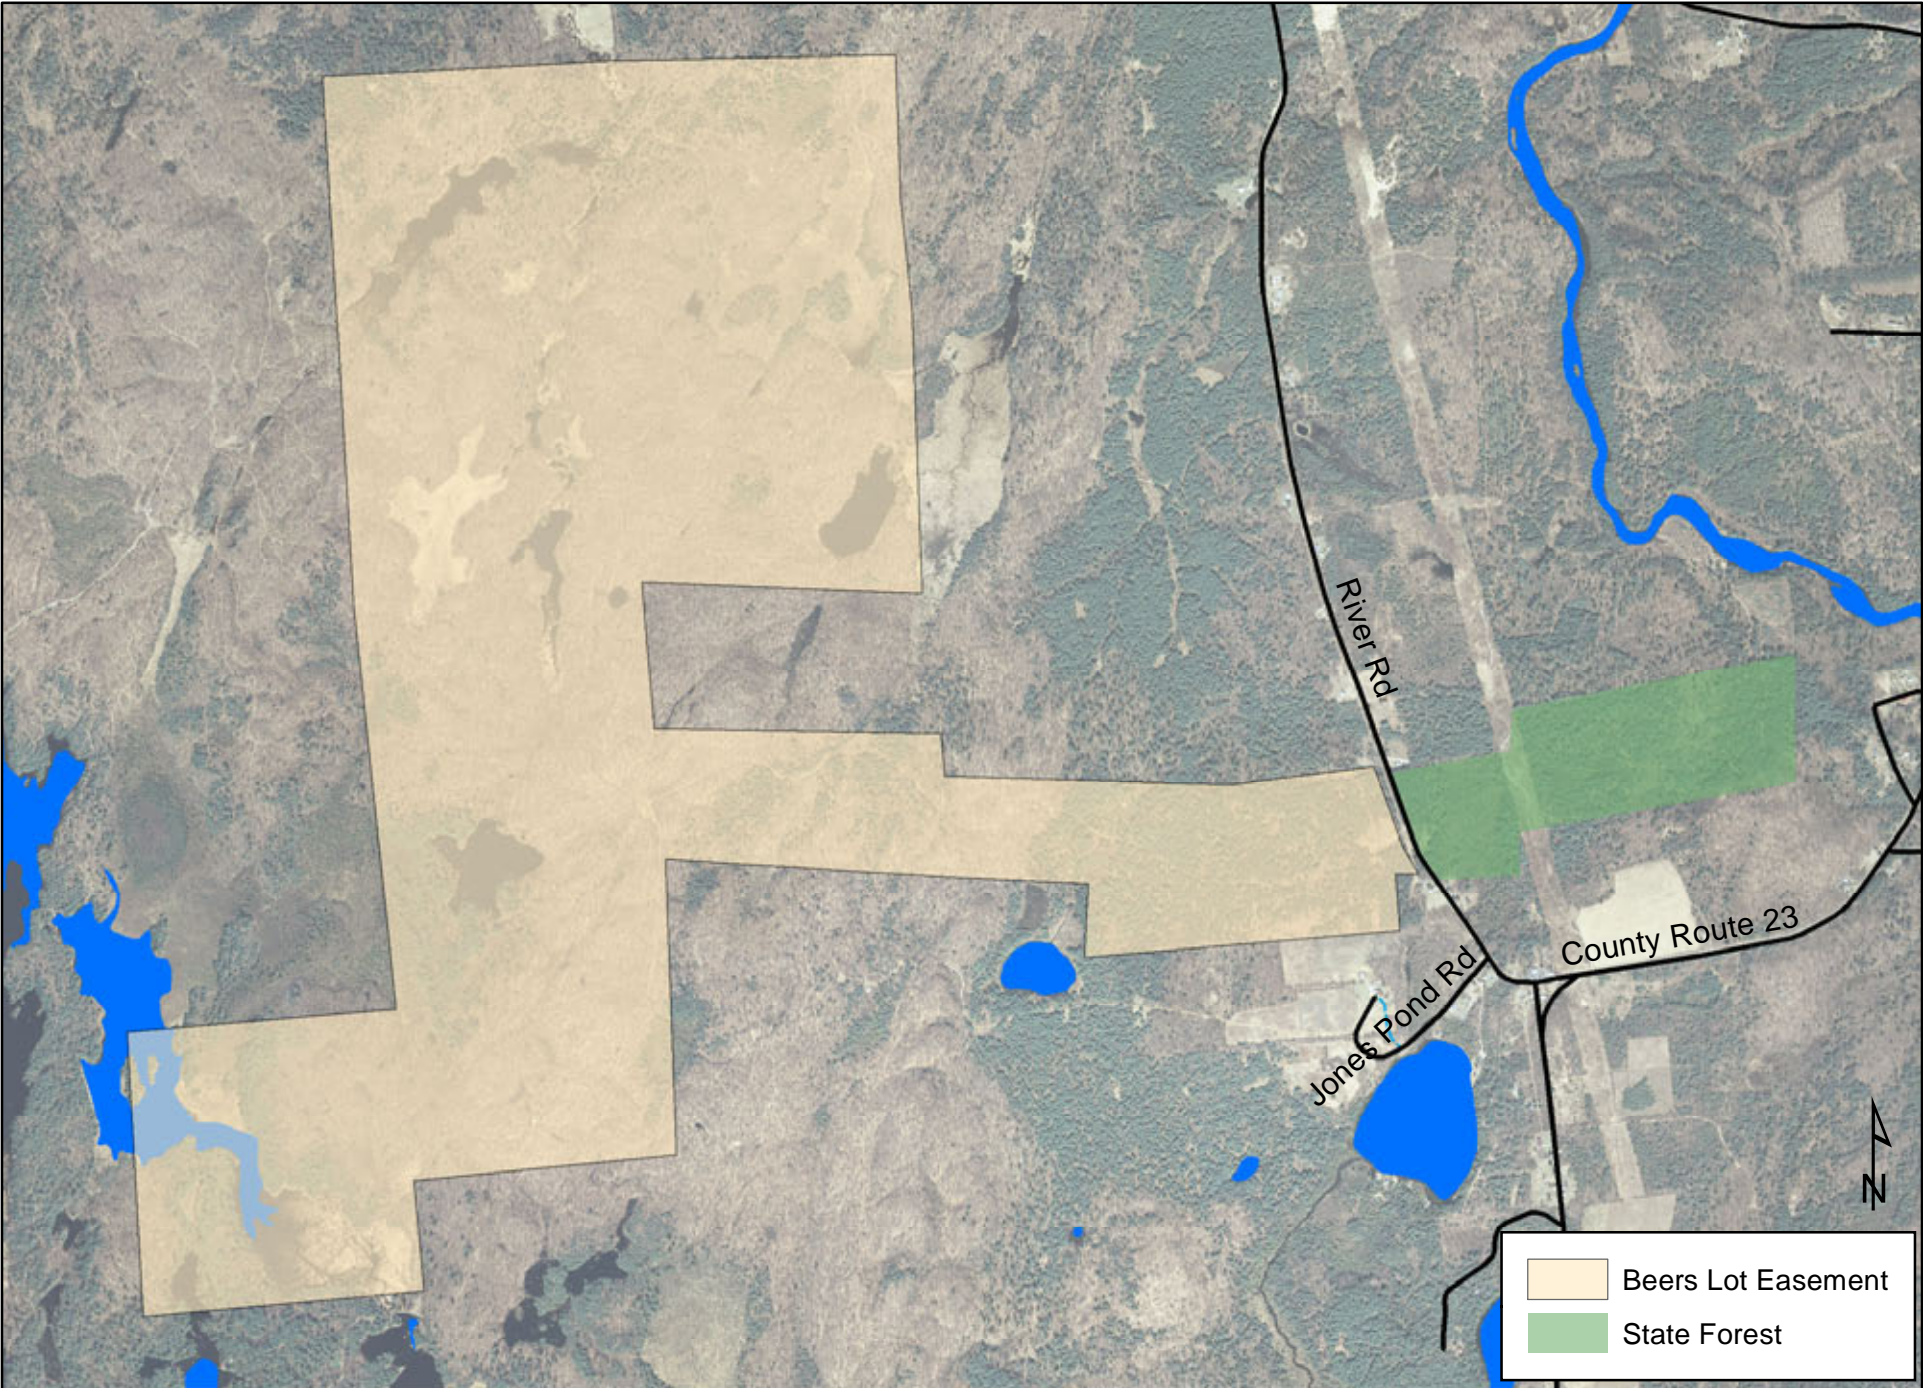

# Beers Lot Easement - Town of Edwards, St. Lawrence County

\* Each DEC Conservation Easement allows for different public access.  
Please contact the DEC office in Potsdam for more information (315) 265-3090.