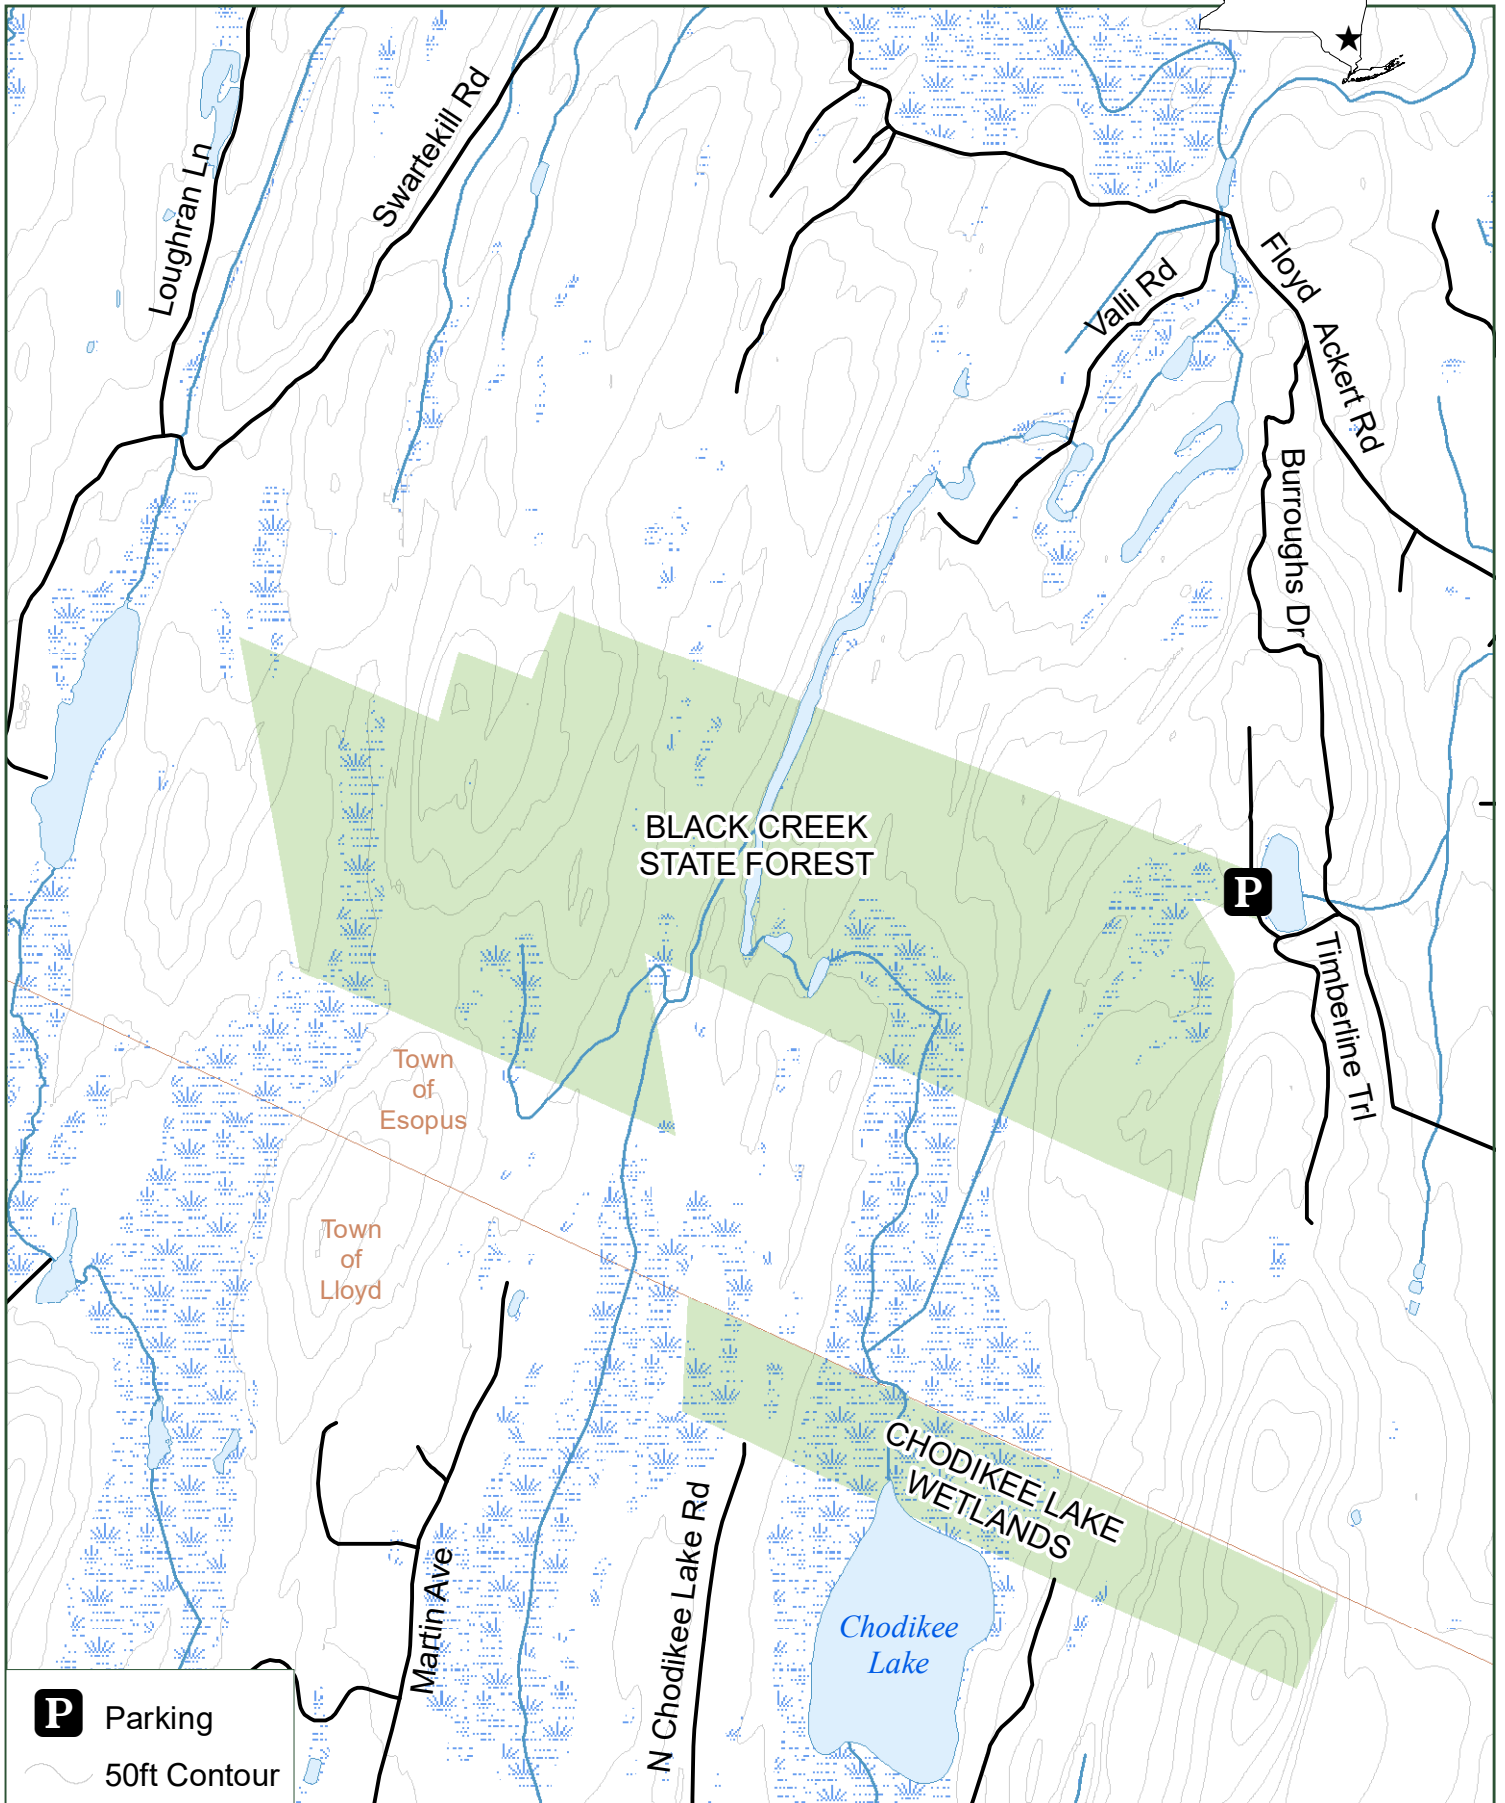

Black Creek State Forest

P Parking
50ft Contour

Department of
Environmental
Conservation

Ulster County

1 Miles 8/21