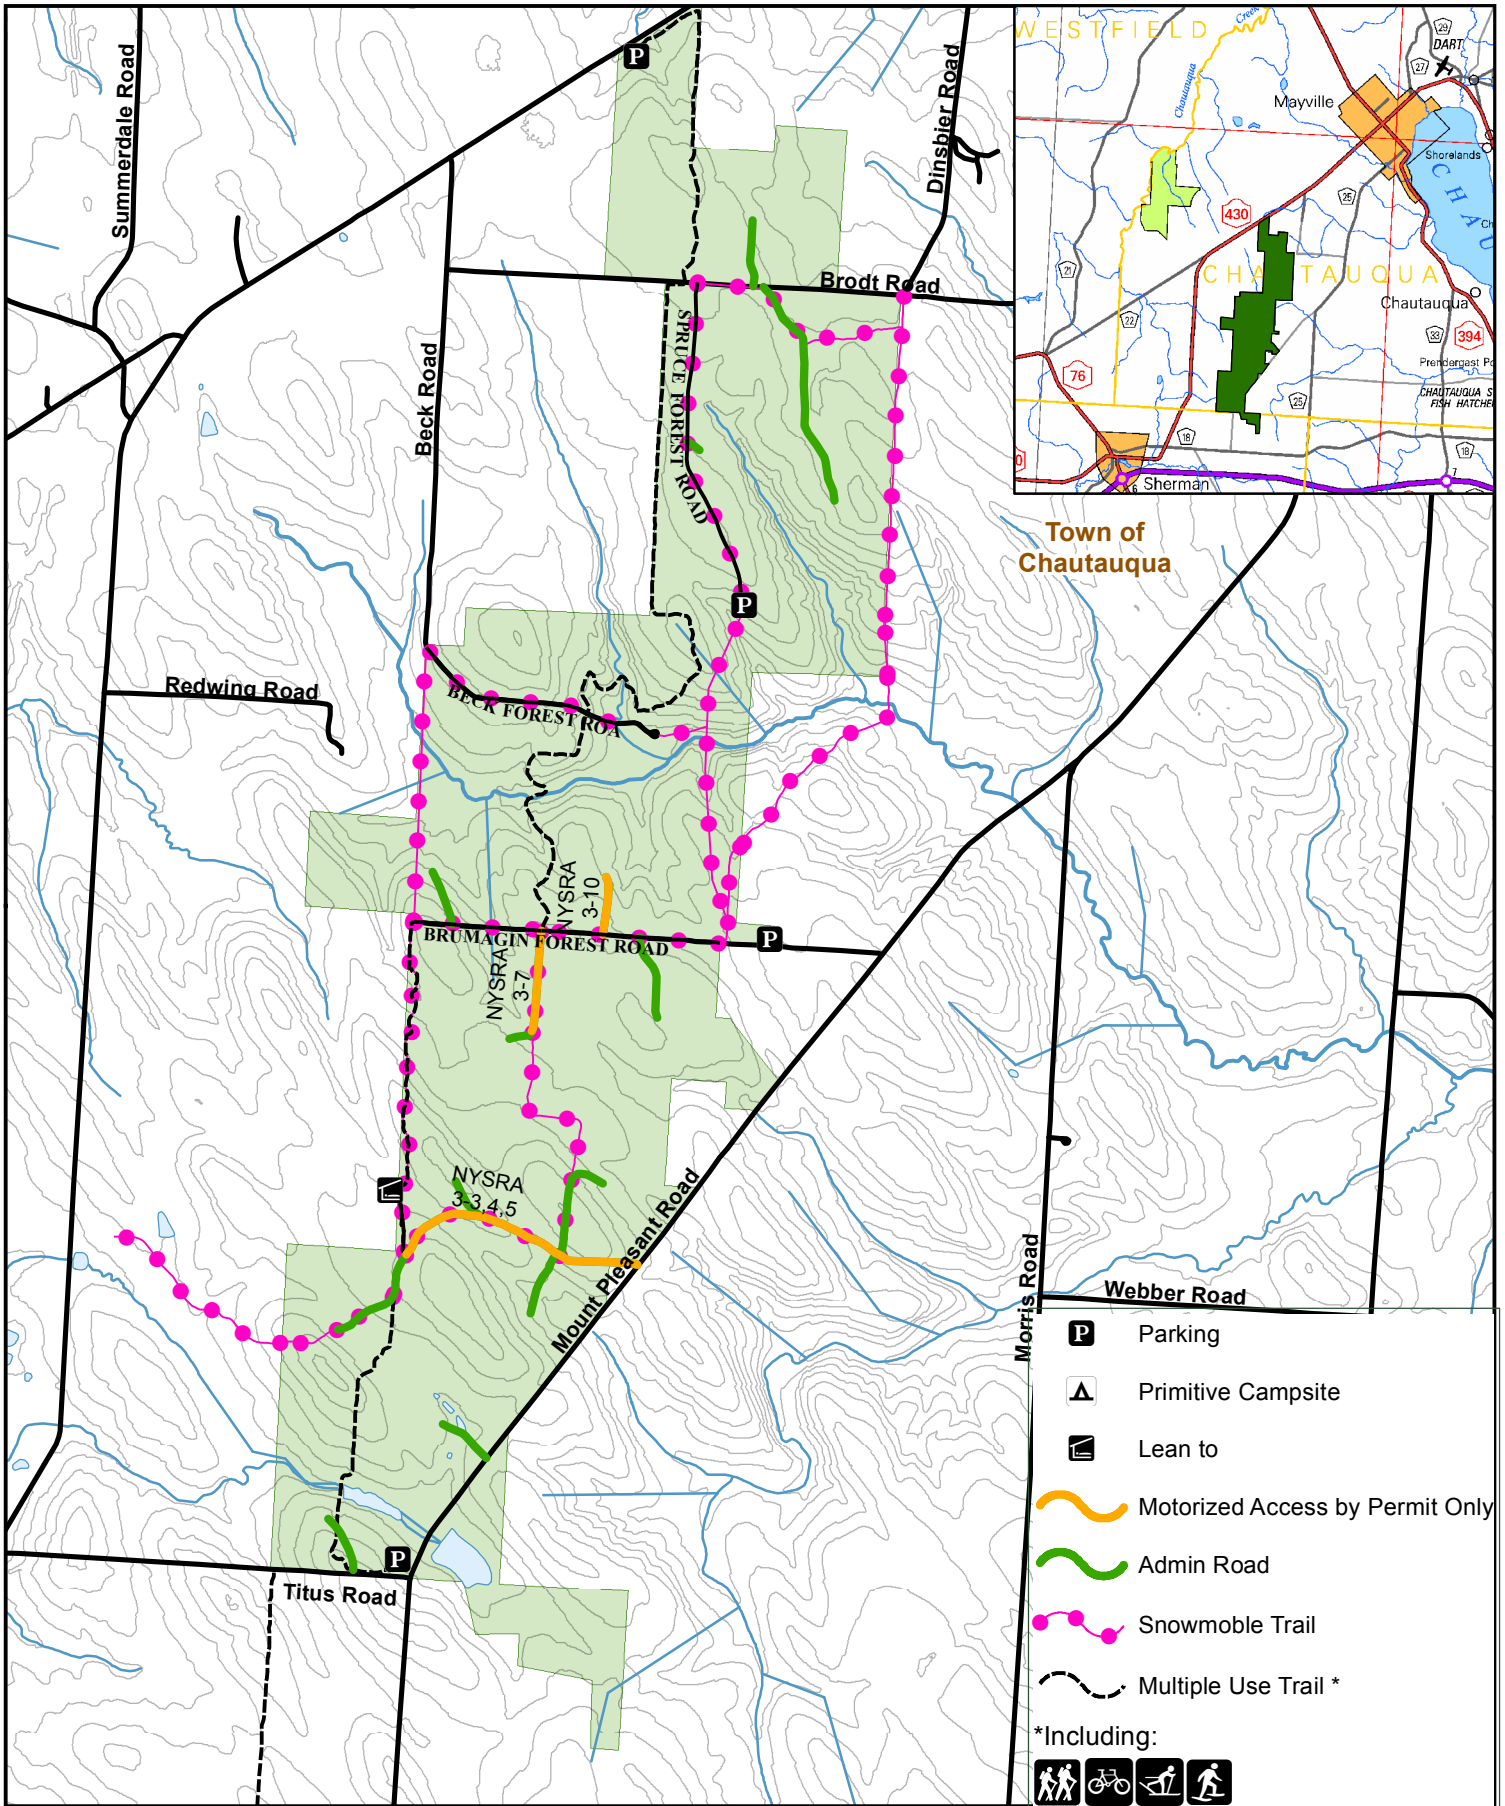

Mount Pleasant State Forest

- Parking
 - Primitive Campsite
 - Lean to
 - Motorized Access by Permit Only
 - Admin Road
 - Snowmobile Trail
 - Multiple Use Trail *
- *Including:
- -
 -
 -