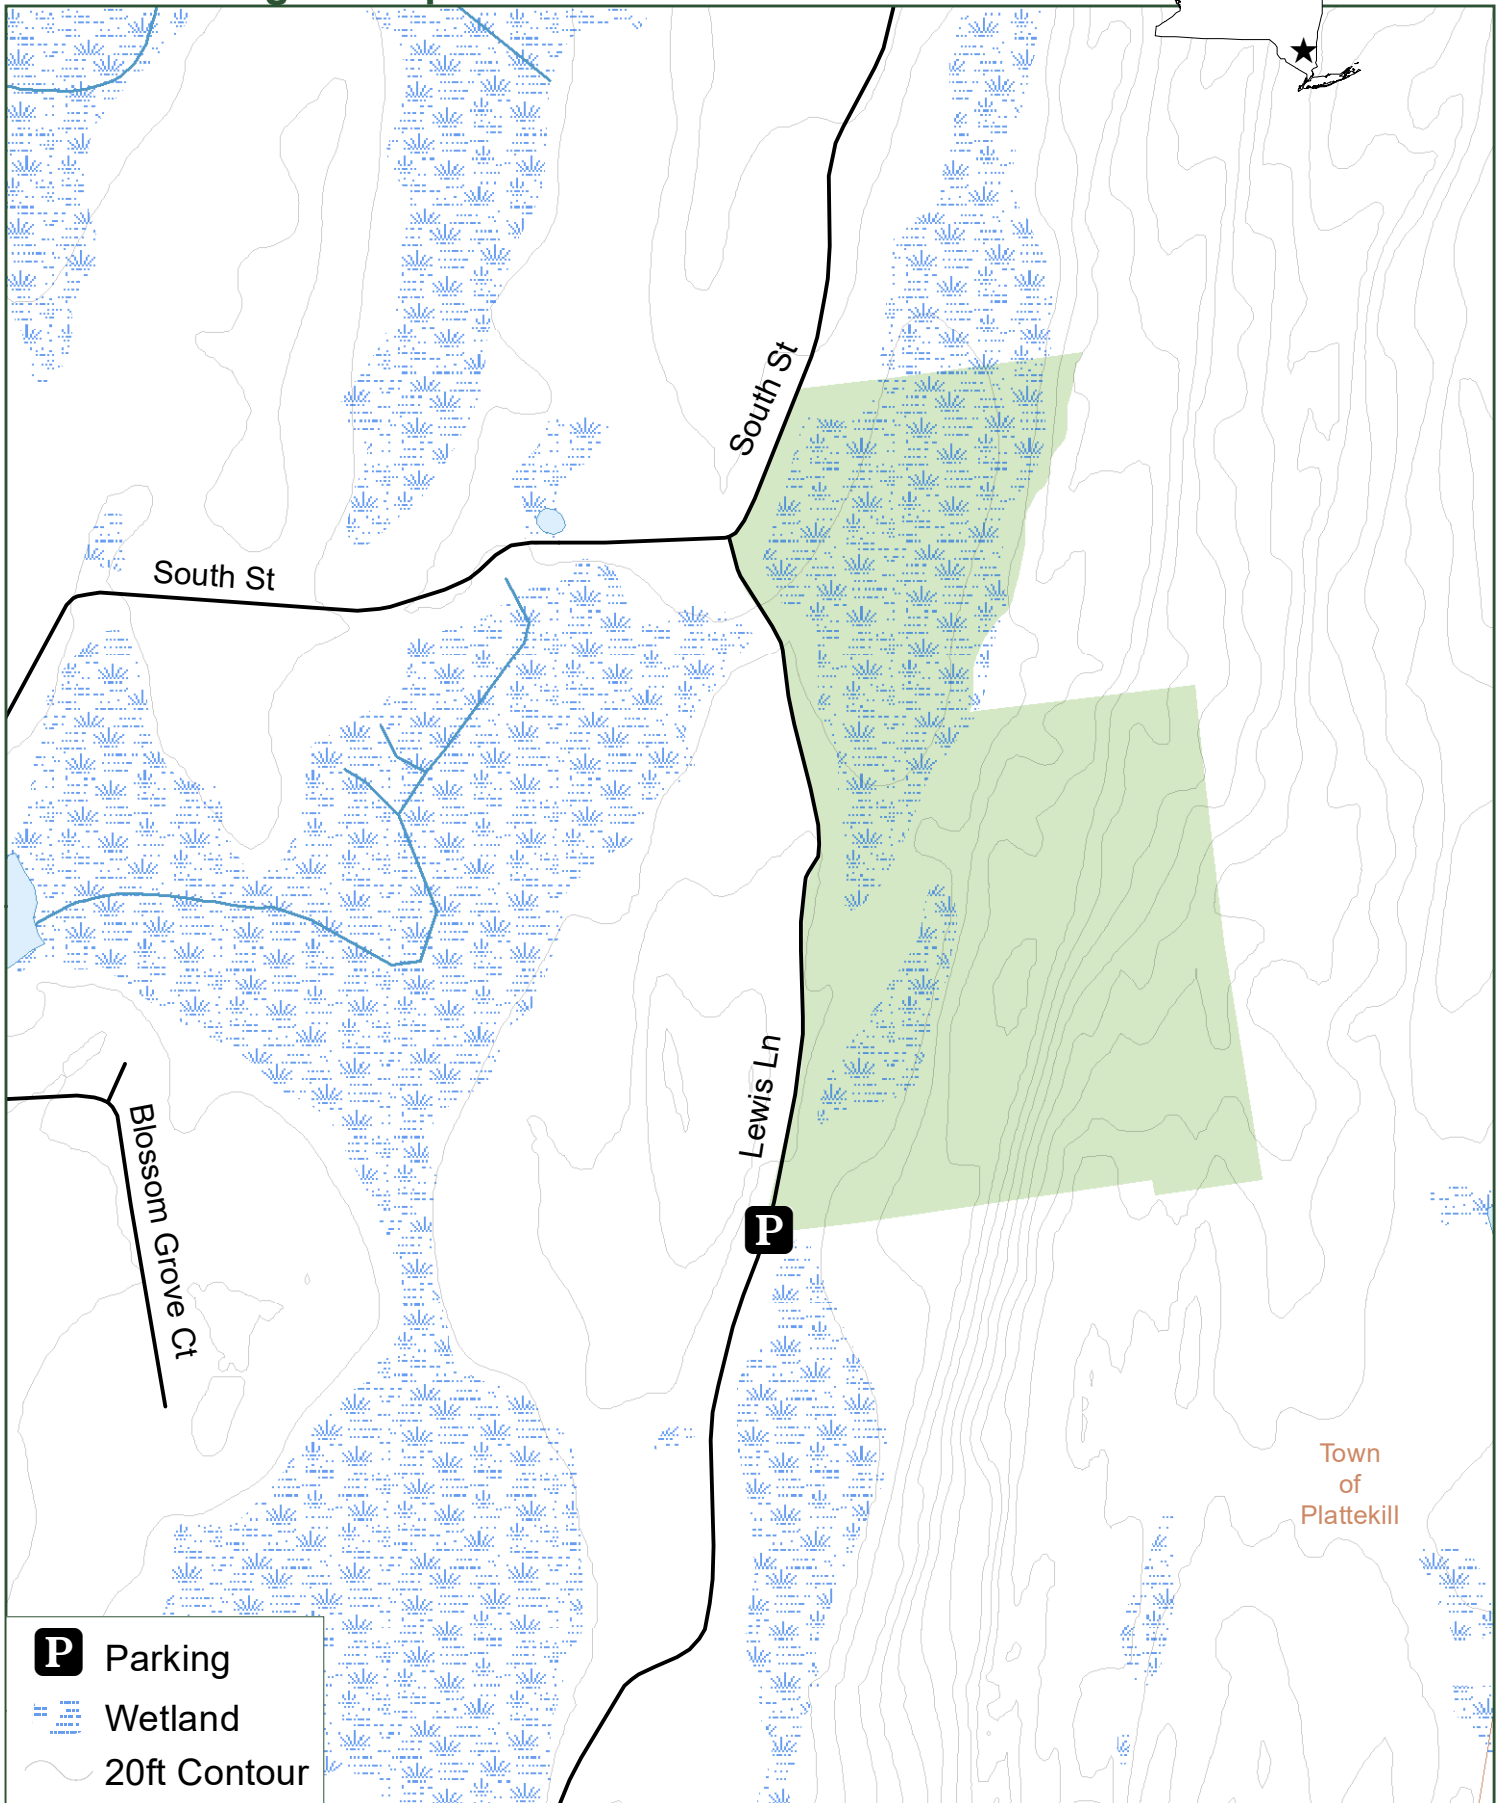

Hemlock Ridge Multiple Use Area

- P** Parking
- Wetland
- 20ft Contour

Town of Plattekill

Ulster County

Department of Environmental Conservation

0.4 Miles