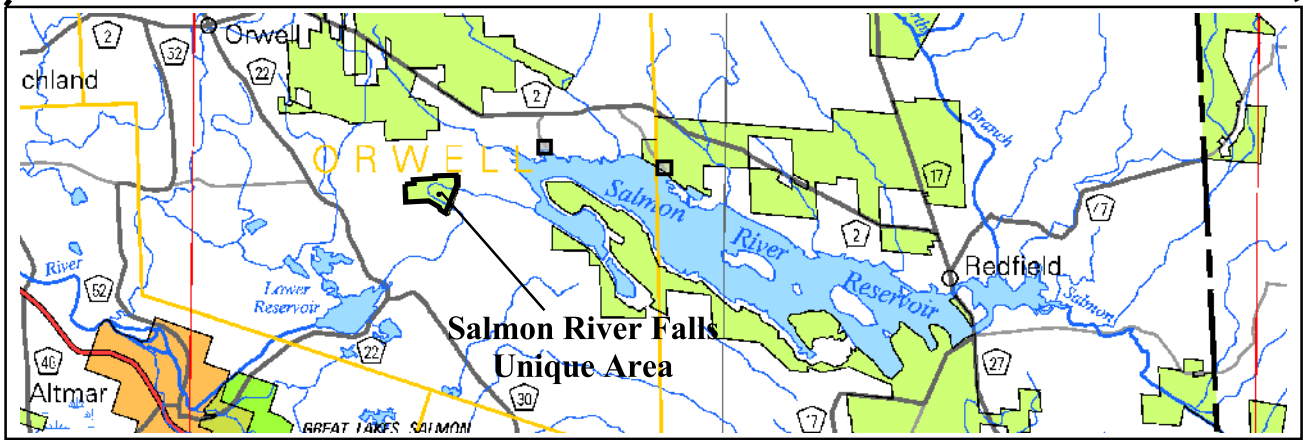

# Salmon River Watershed

## Map Legend

-  Watershed
-  State Boundary
-  Streams

## Watershed Facts

- 285 square miles*
- 44 miles of main riverbed*
- 450 miles of total stream lengths*