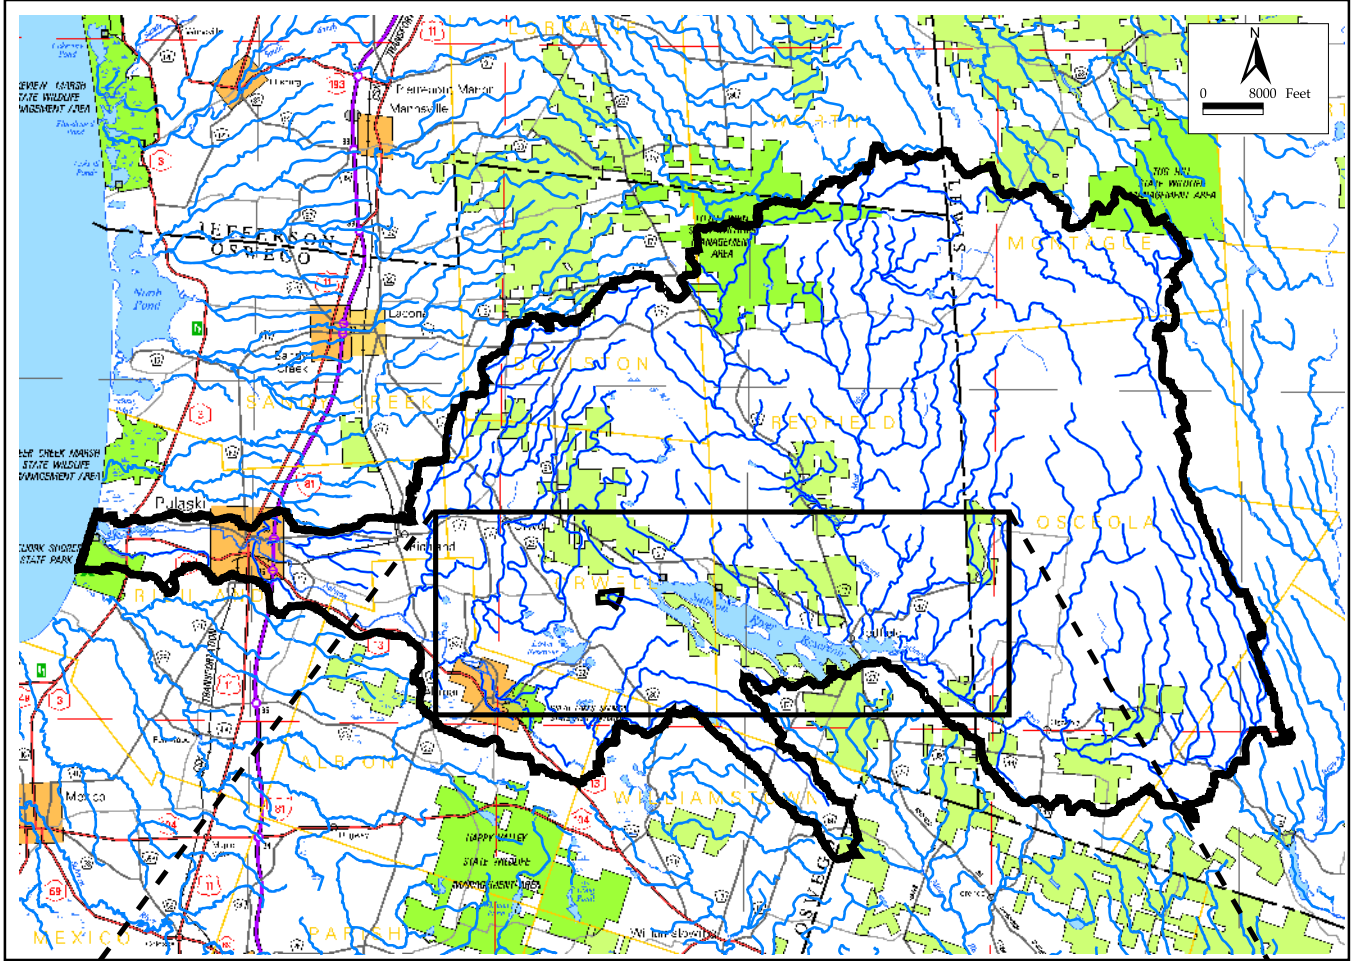

# Salmon River Watershed

## Map Legend

-  Watershed
-  State Boundary
-  Streams

## Watershed Facts

- 285 square miles*
- 44 miles of main riverbed*
- 450 miles of total stream lengths*