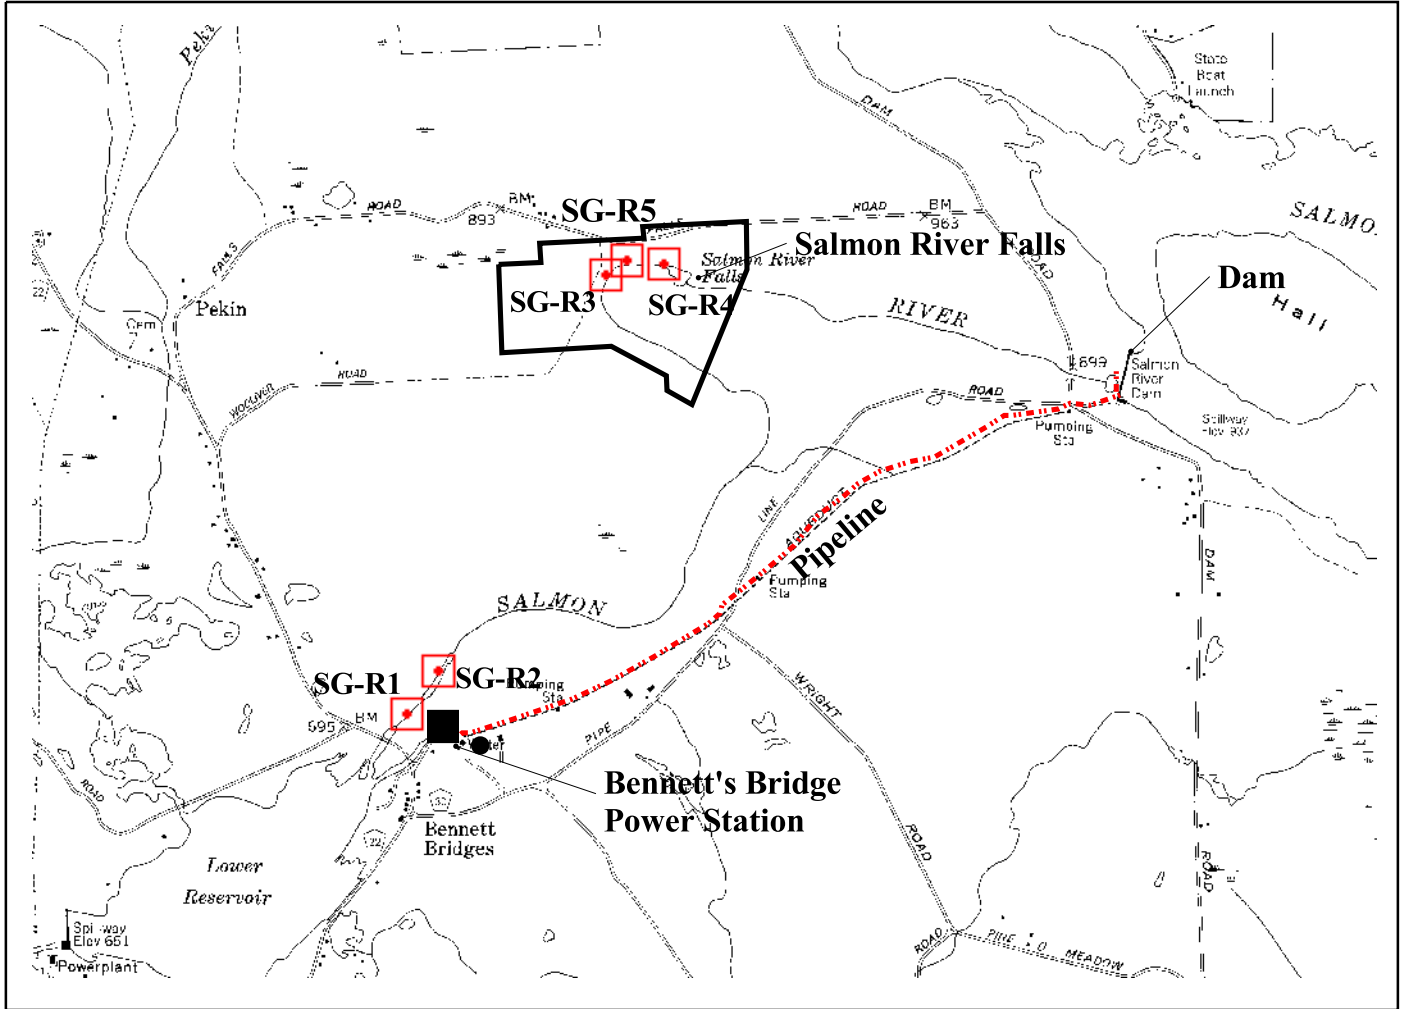

## Legend

-  Stream Survey Sites
-  Pipe Line
-  State Boundary

1000 0 1000 Feet