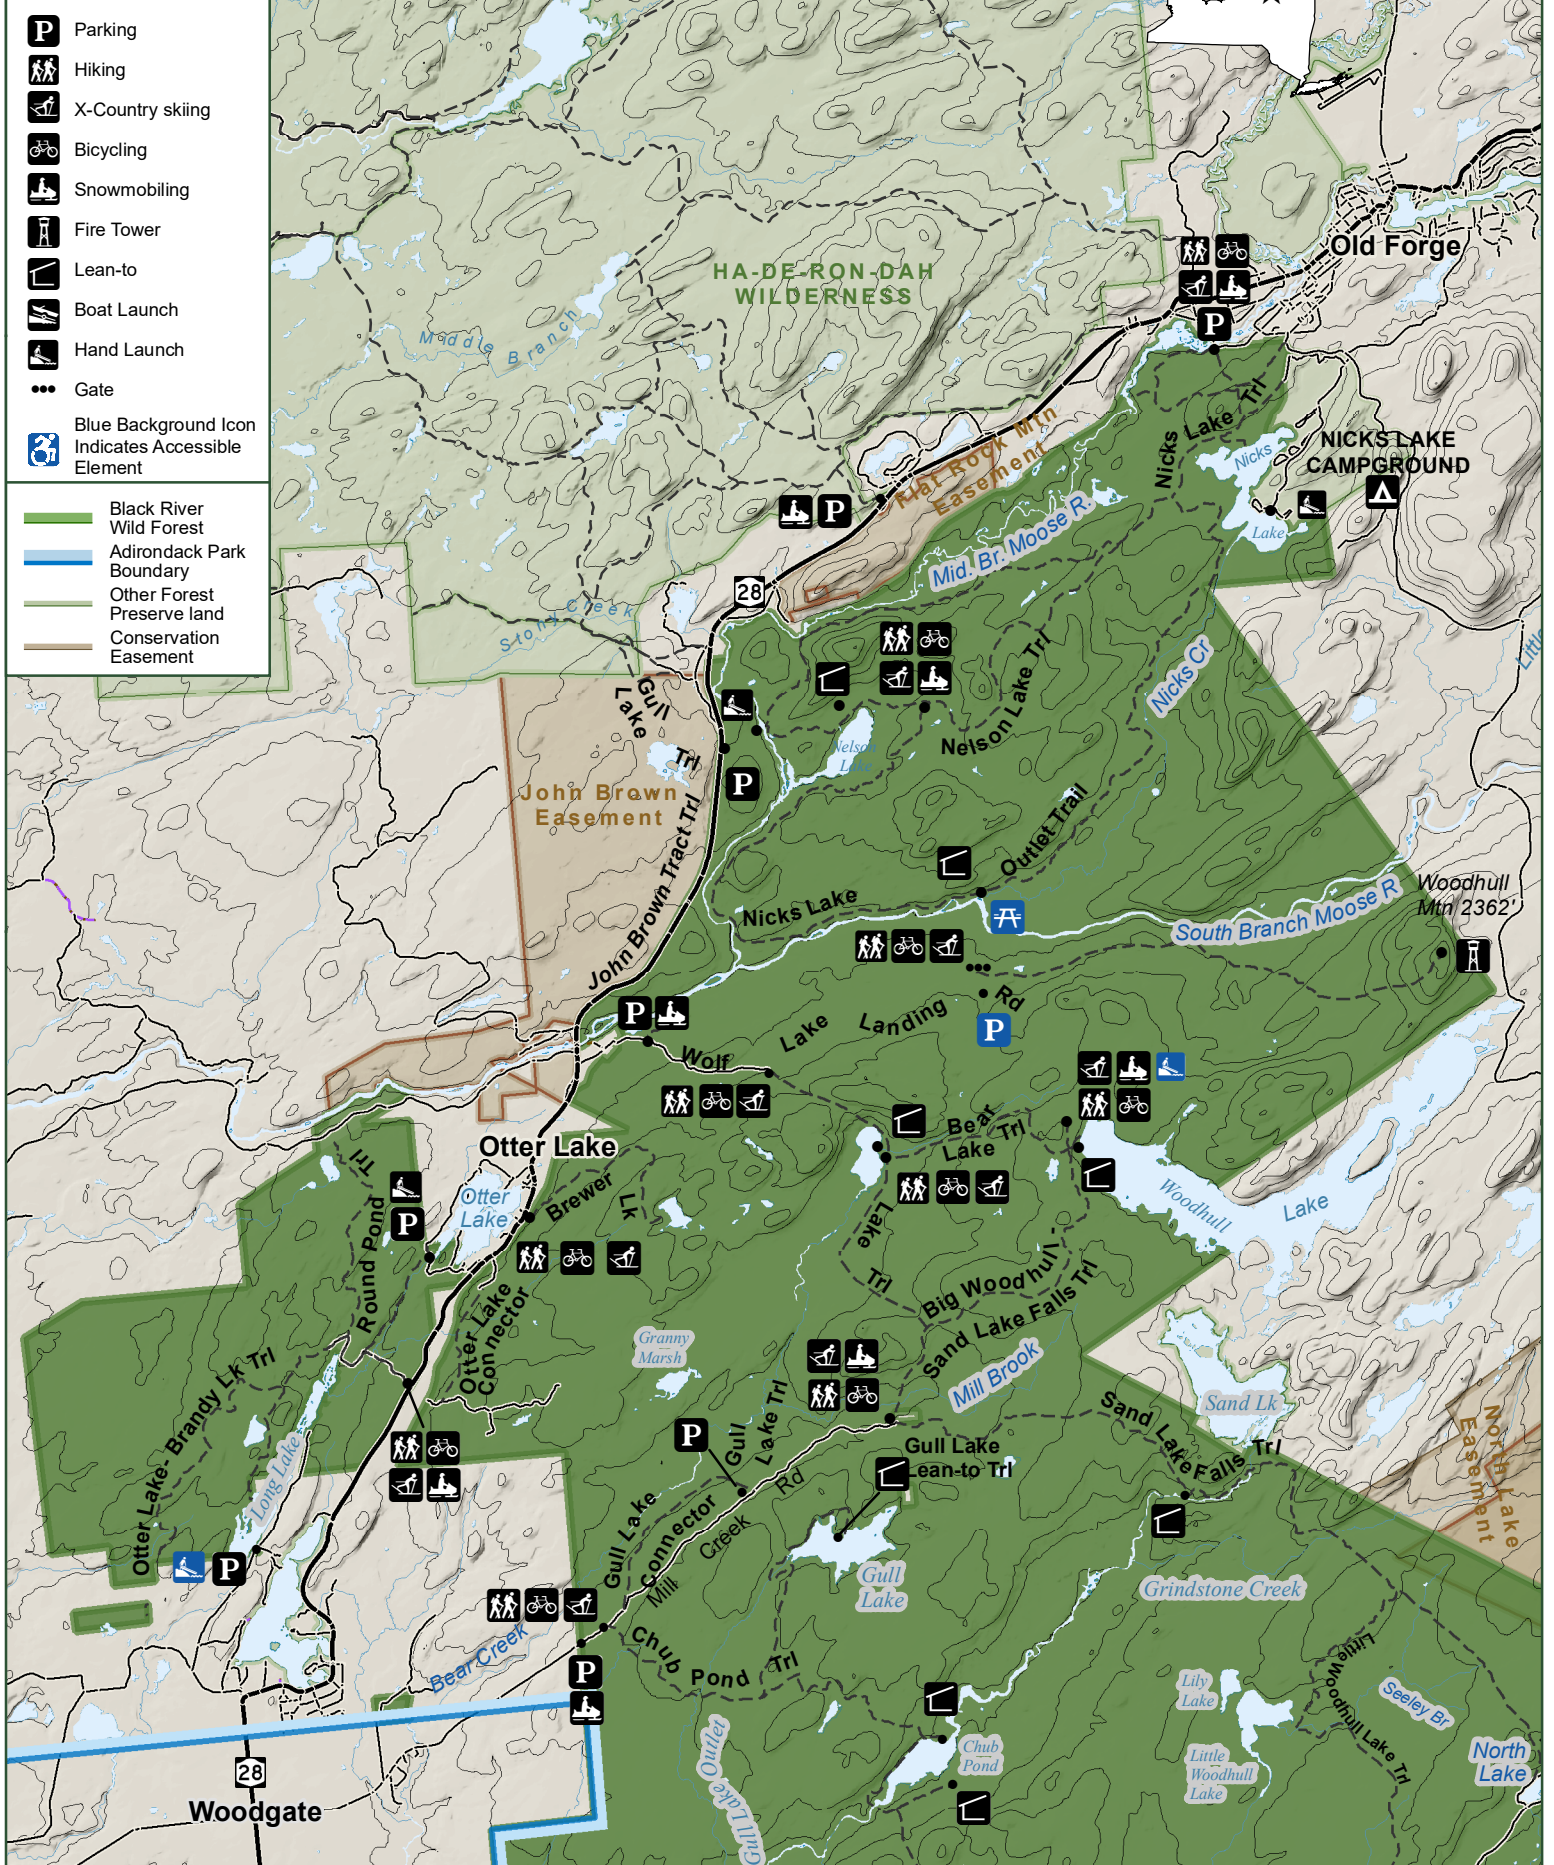

Black River Wild Forest - North

- Parking
- Hiking
- X-Country skiing
- Bicycling
- Snowmobiling
- Fire Tower
- Lean-to
- Boat Launch
- Hand Launch
- Gate
- Blue Background Icon Indicates Accessible Element

- Black River Wild Forest
- Adirondack Park Boundary
- Other Forest Preserve land
- Conservation Easement