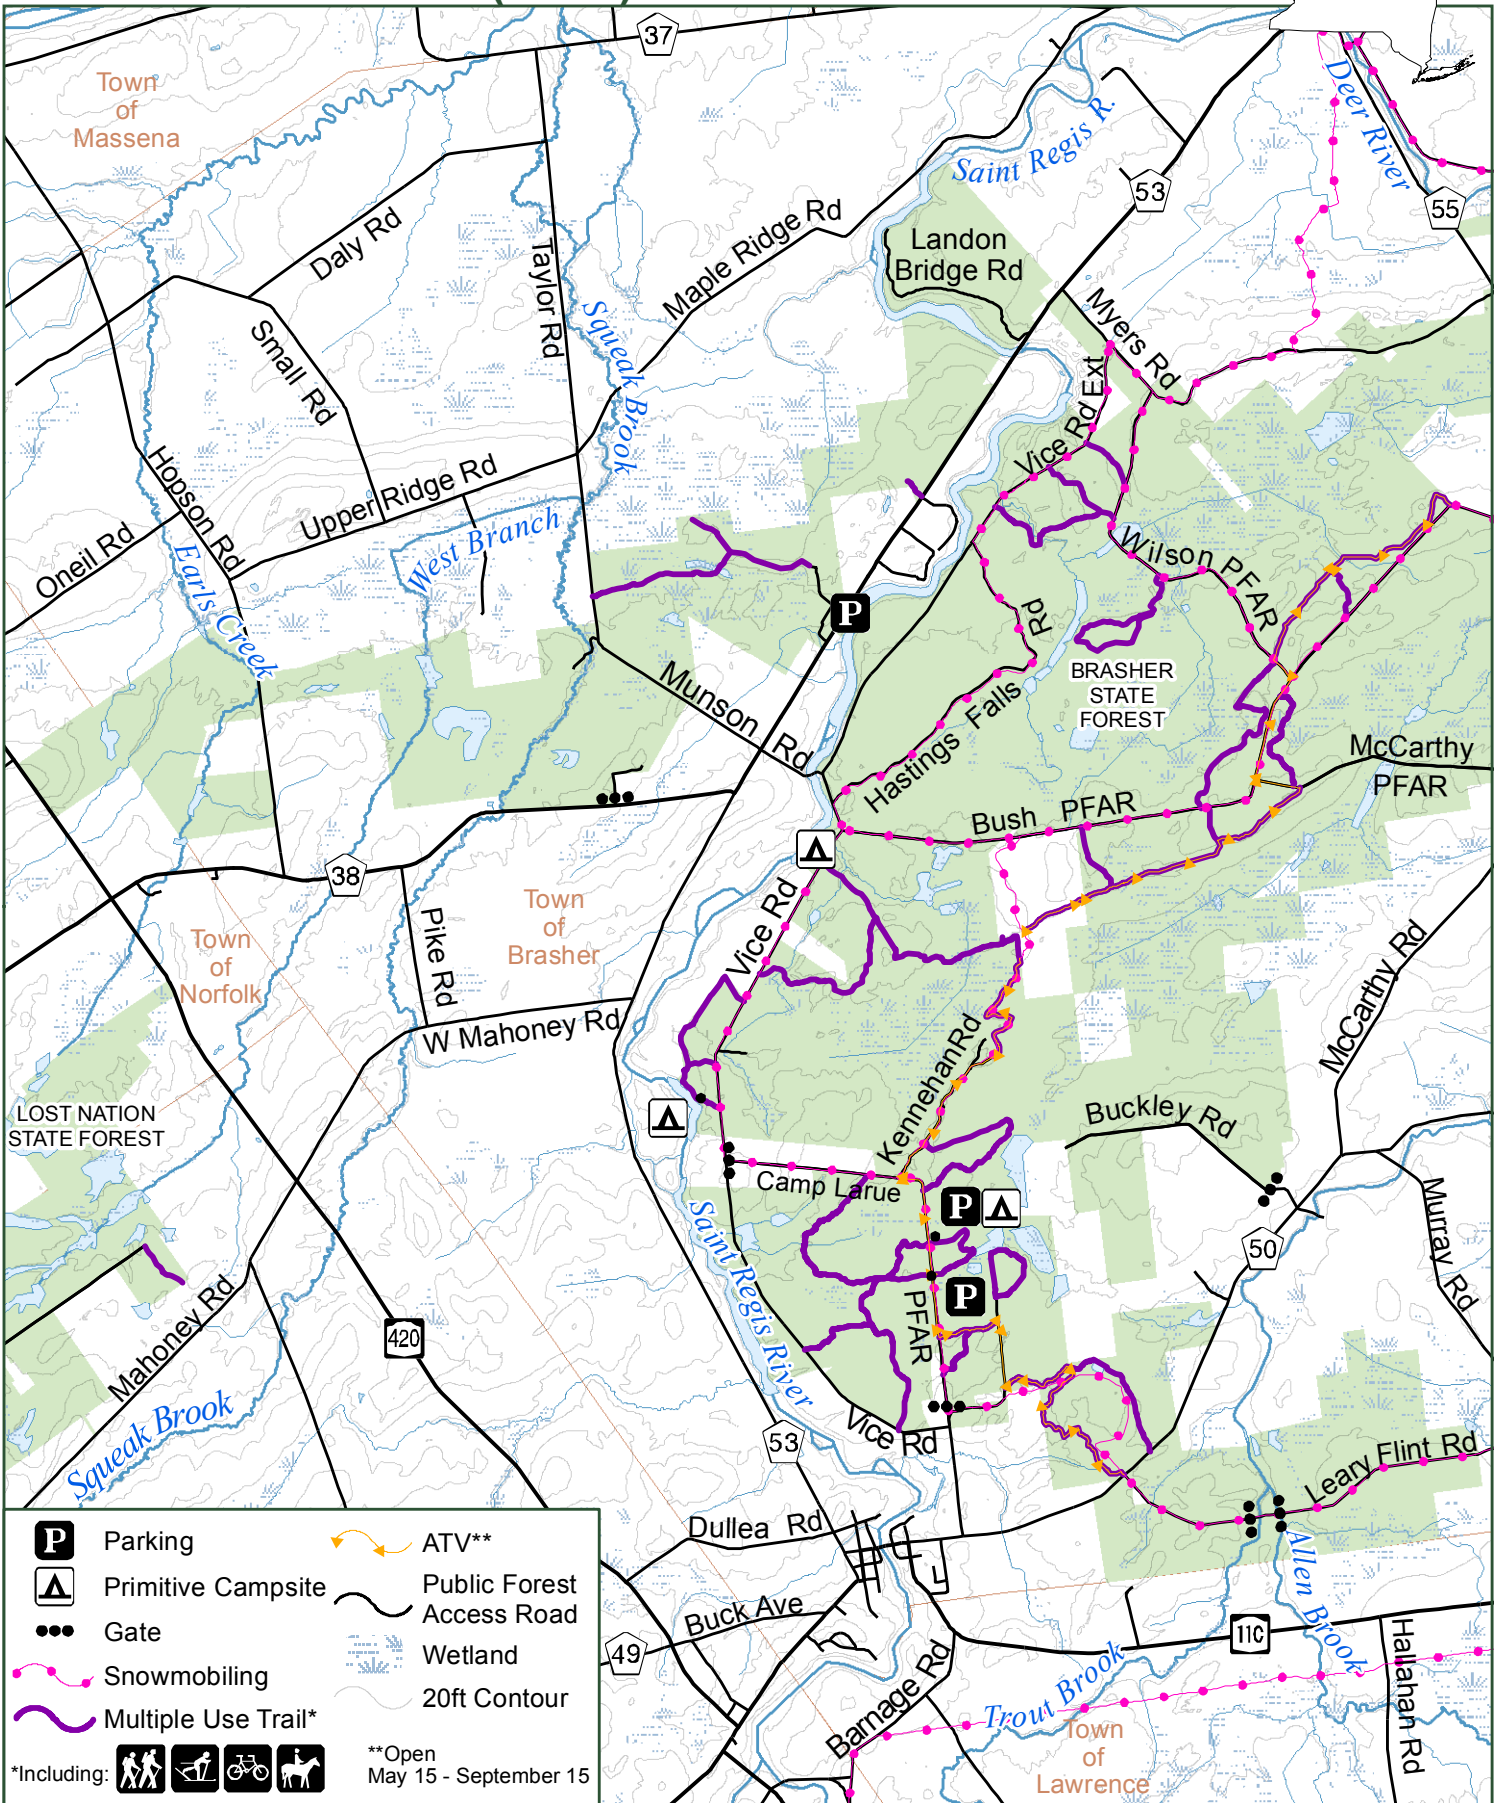

Brasher State Forest (West)

Department of Environmental Conservation

St Lawrence County