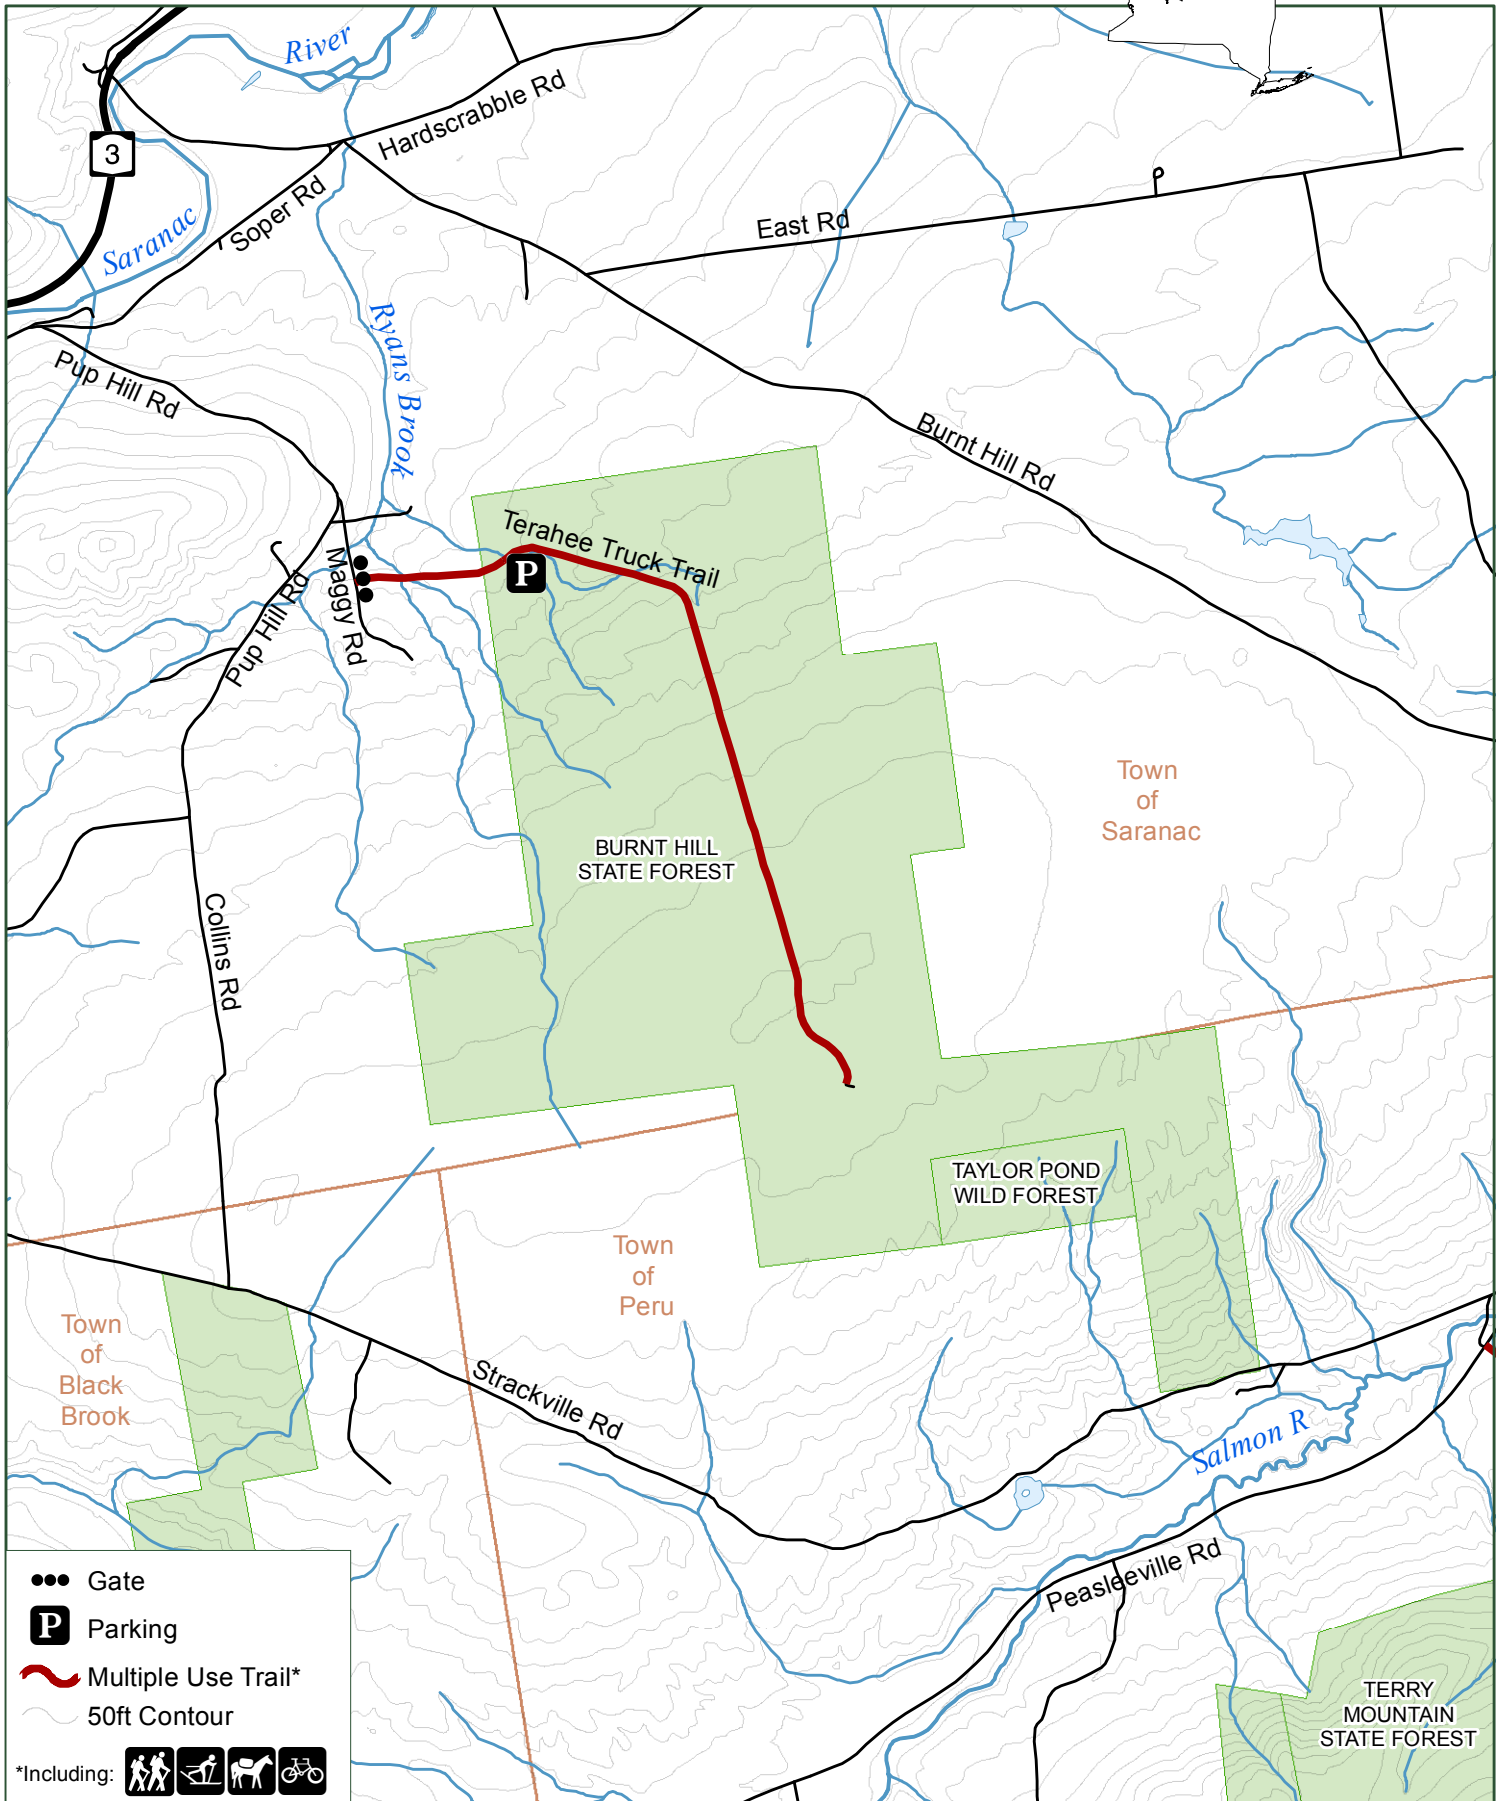

Burnt Hill State Forest

●●● Gate
P Parking
Multiple Use Trail*
50ft Contour

*Including: