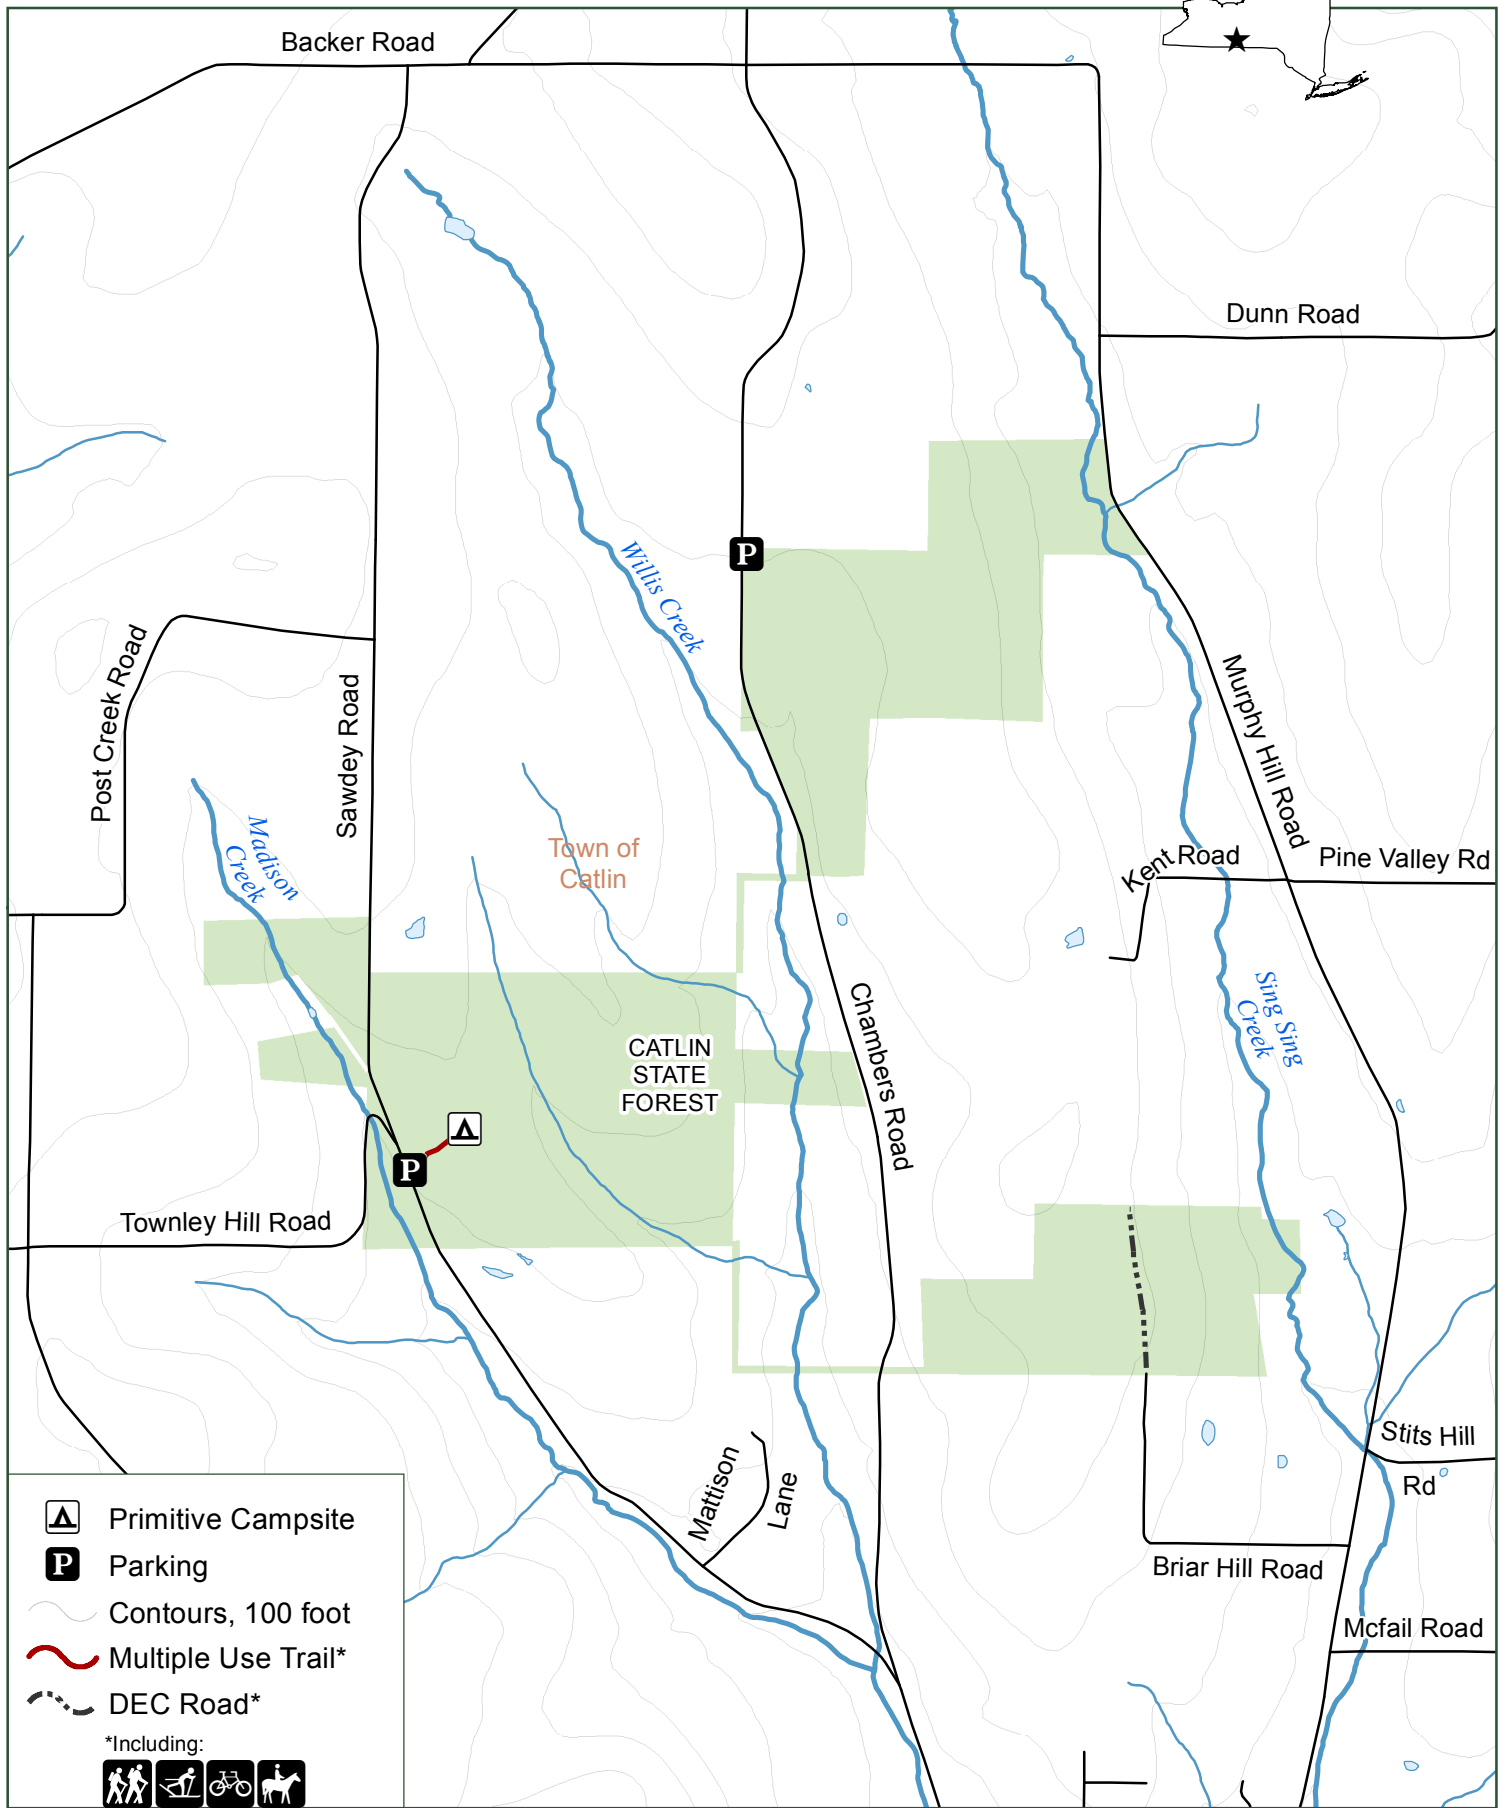

Catlin State Forest

Primitive Campsite
 Parking
 Contours, 100 foot
 Multiple Use Trail*
 DEC Road*
 *Including: