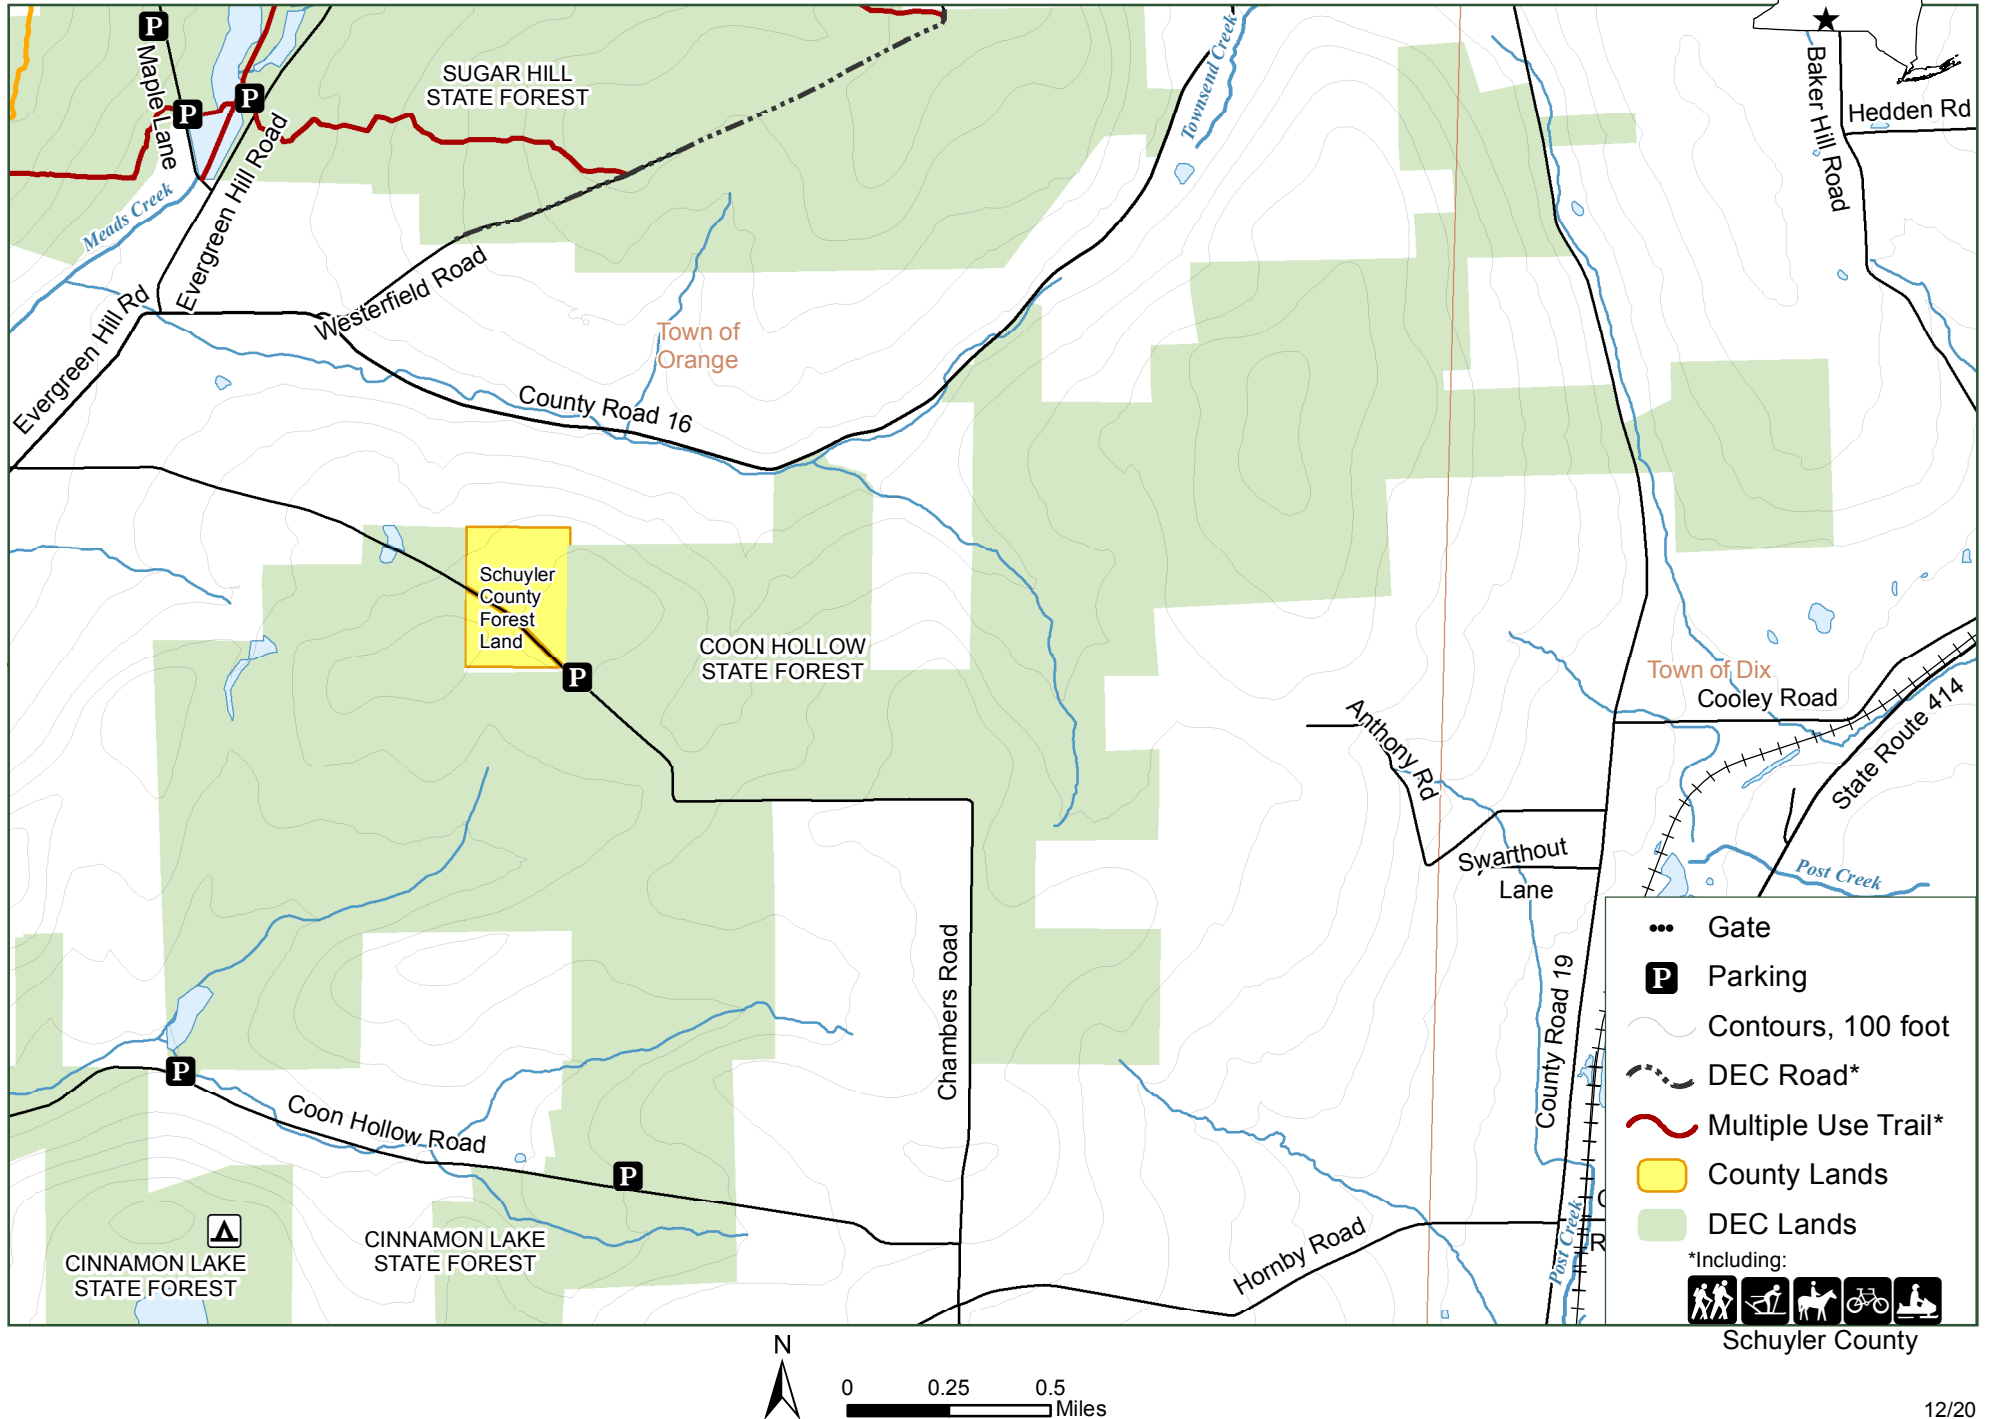

Coon Hollow State Forest

... Gate
 P Parking
 Contours, 100 foot
 --- DEC Road*
 ~~~~~ Multiple Use Trail\*  
 County Lands  
 DEC Lands  
 \*Including:  

 Schuyler County