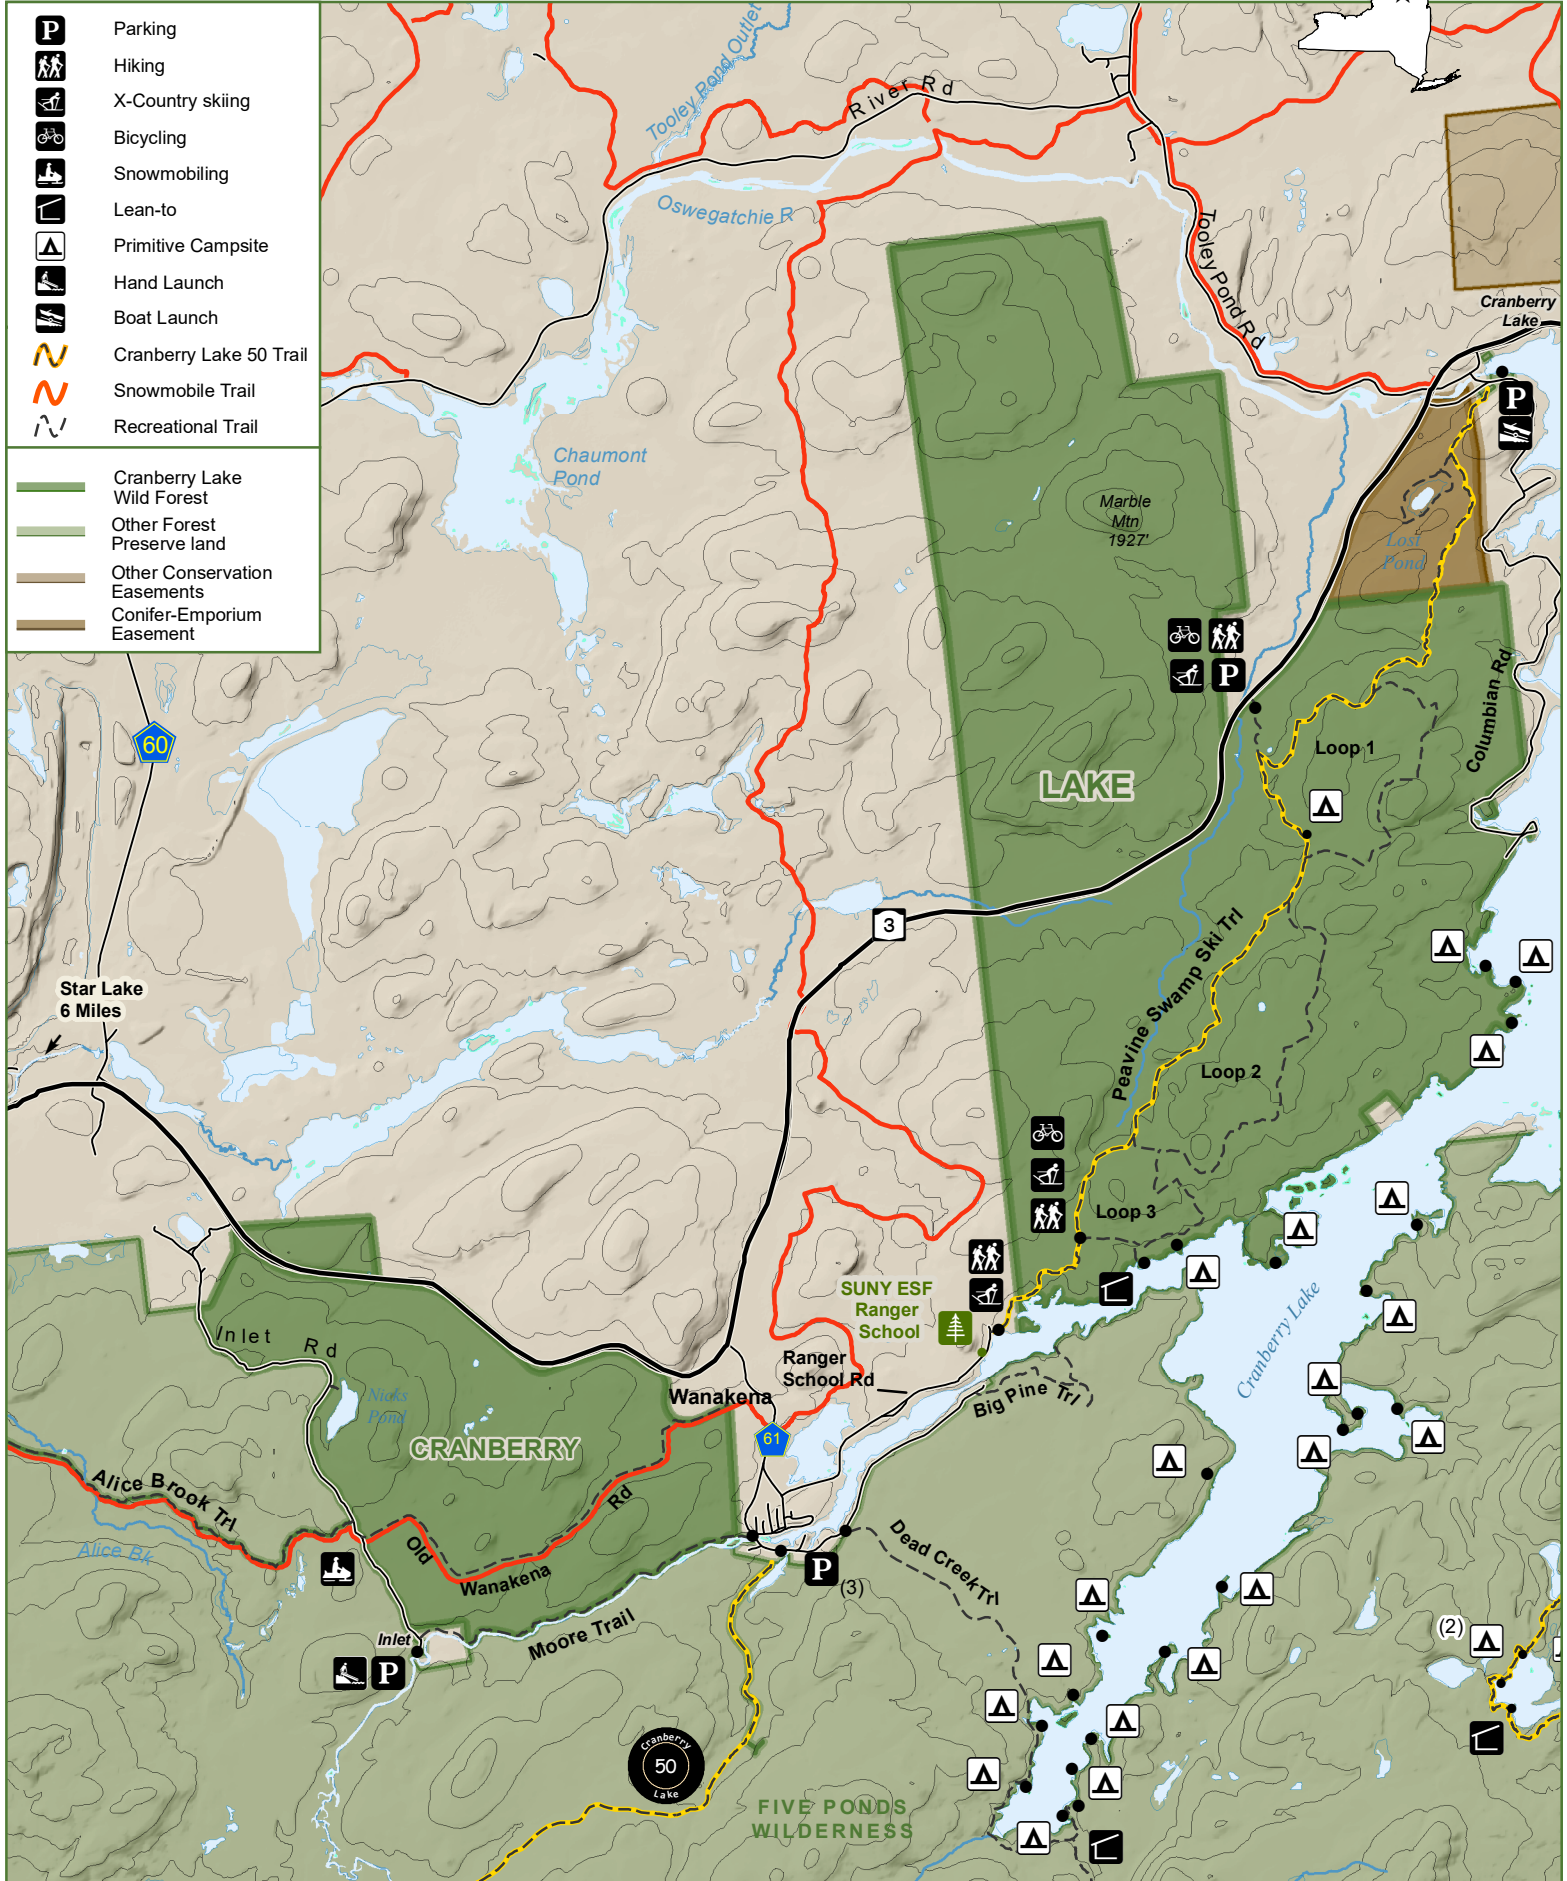

Cranberry Lake Complex - West

	Parking
	Hiking
	X-Country skiing
	Bicycling
	Snowmobiling
	Lean-to
	Primitive Campsite
	Hand Launch
	Boat Launch
	Cranberry Lake 50 Trail
	Snowmobile Trail
	Recreational Trail

	Cranberry Lake Wild Forest
	Other Forest Preserve land
	Other Conservation Easements
	Conifer-Emporium Easement