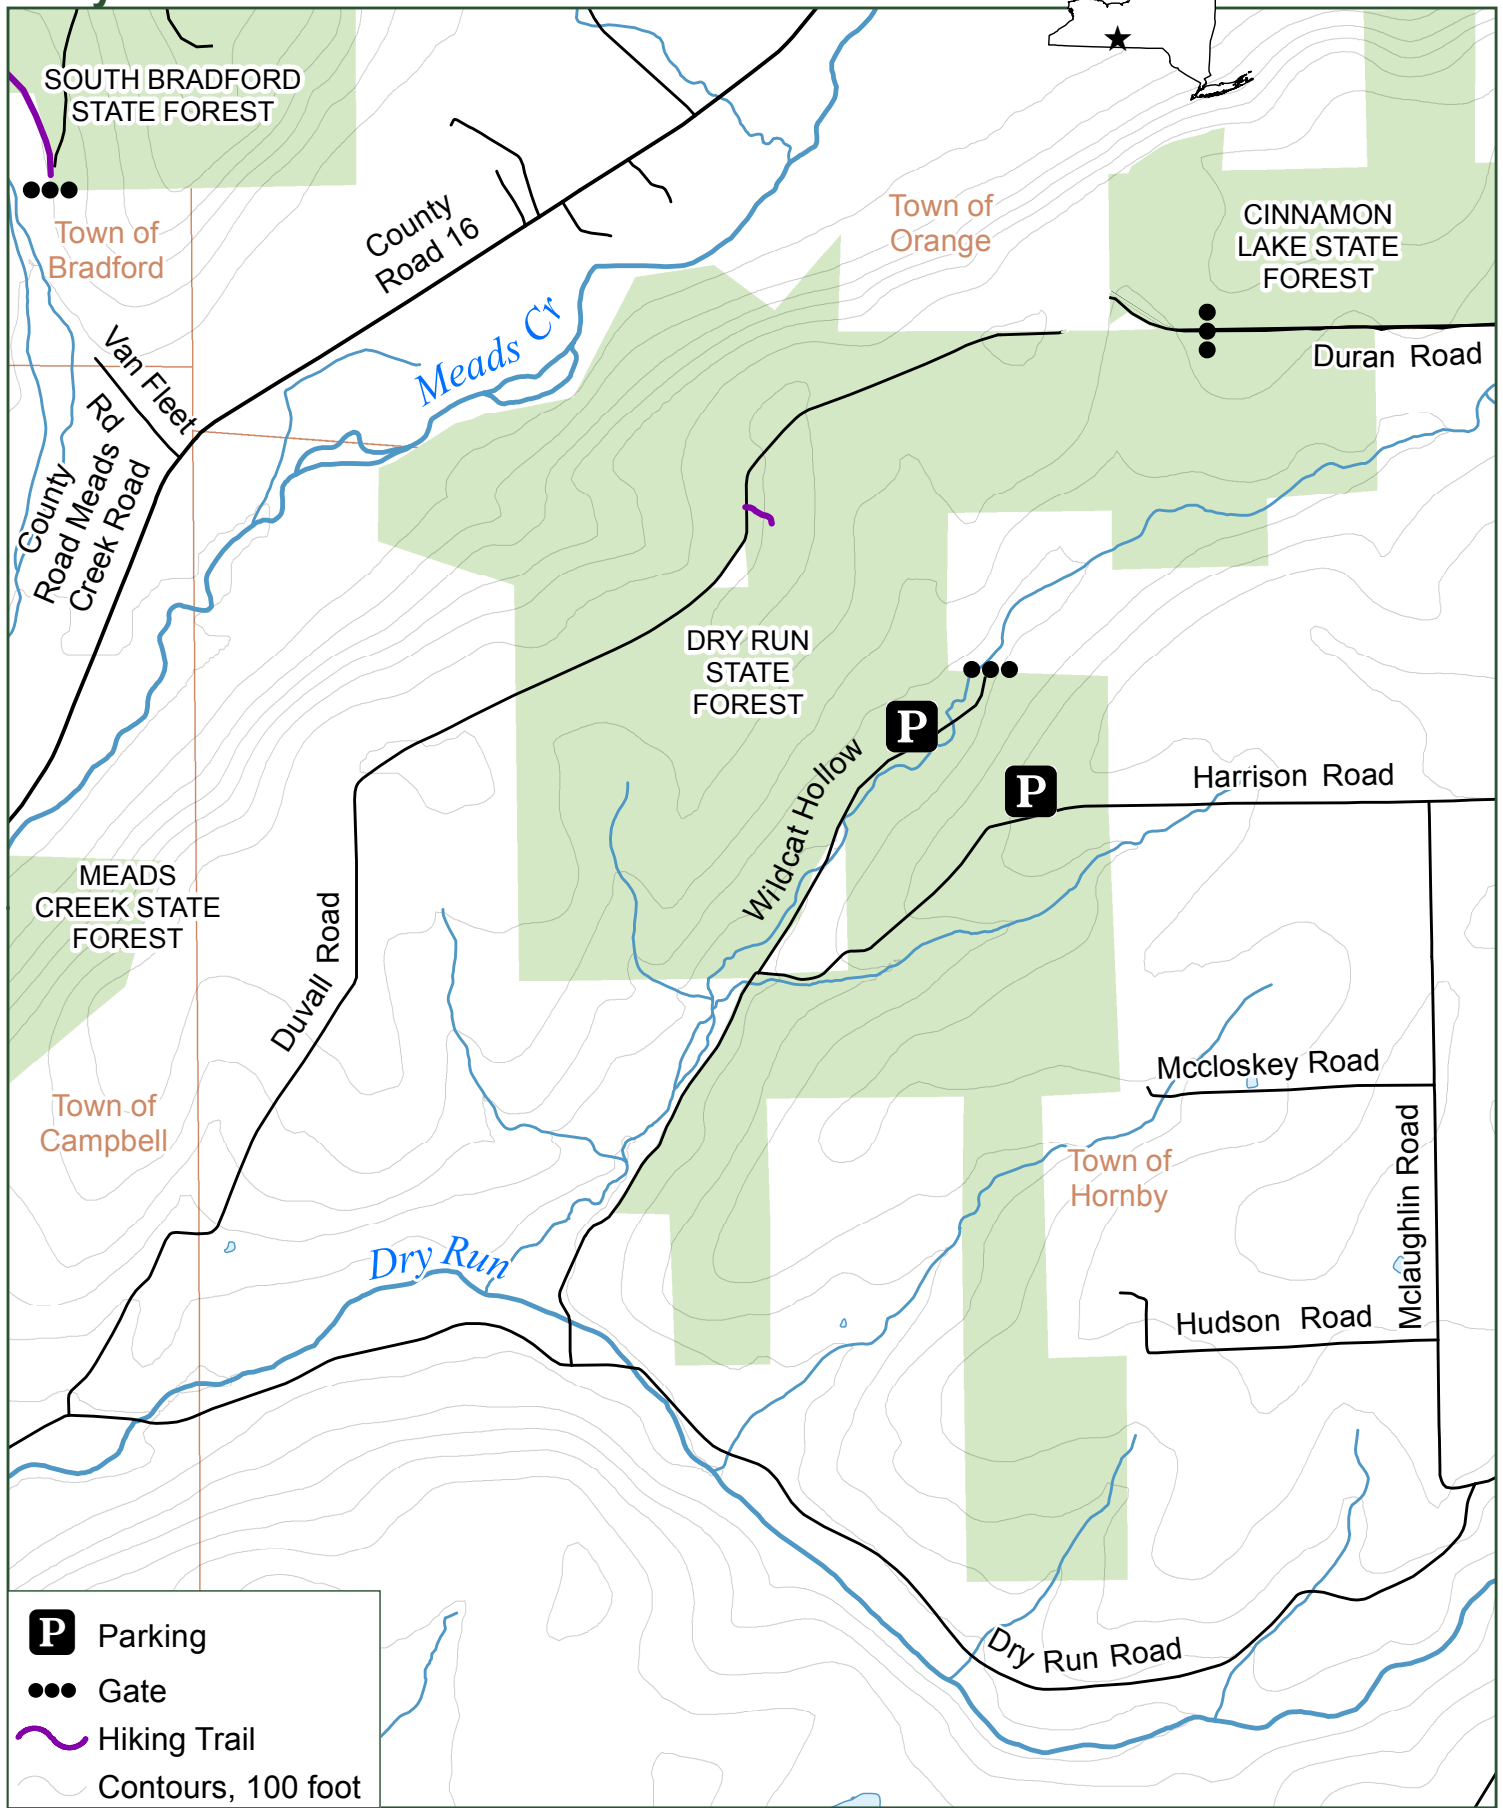

Dry Run State Forest

- Parking
- Gate
- Hiking Trail
- Contours, 100 foot

Department of Environmental Conservation

Steuben County