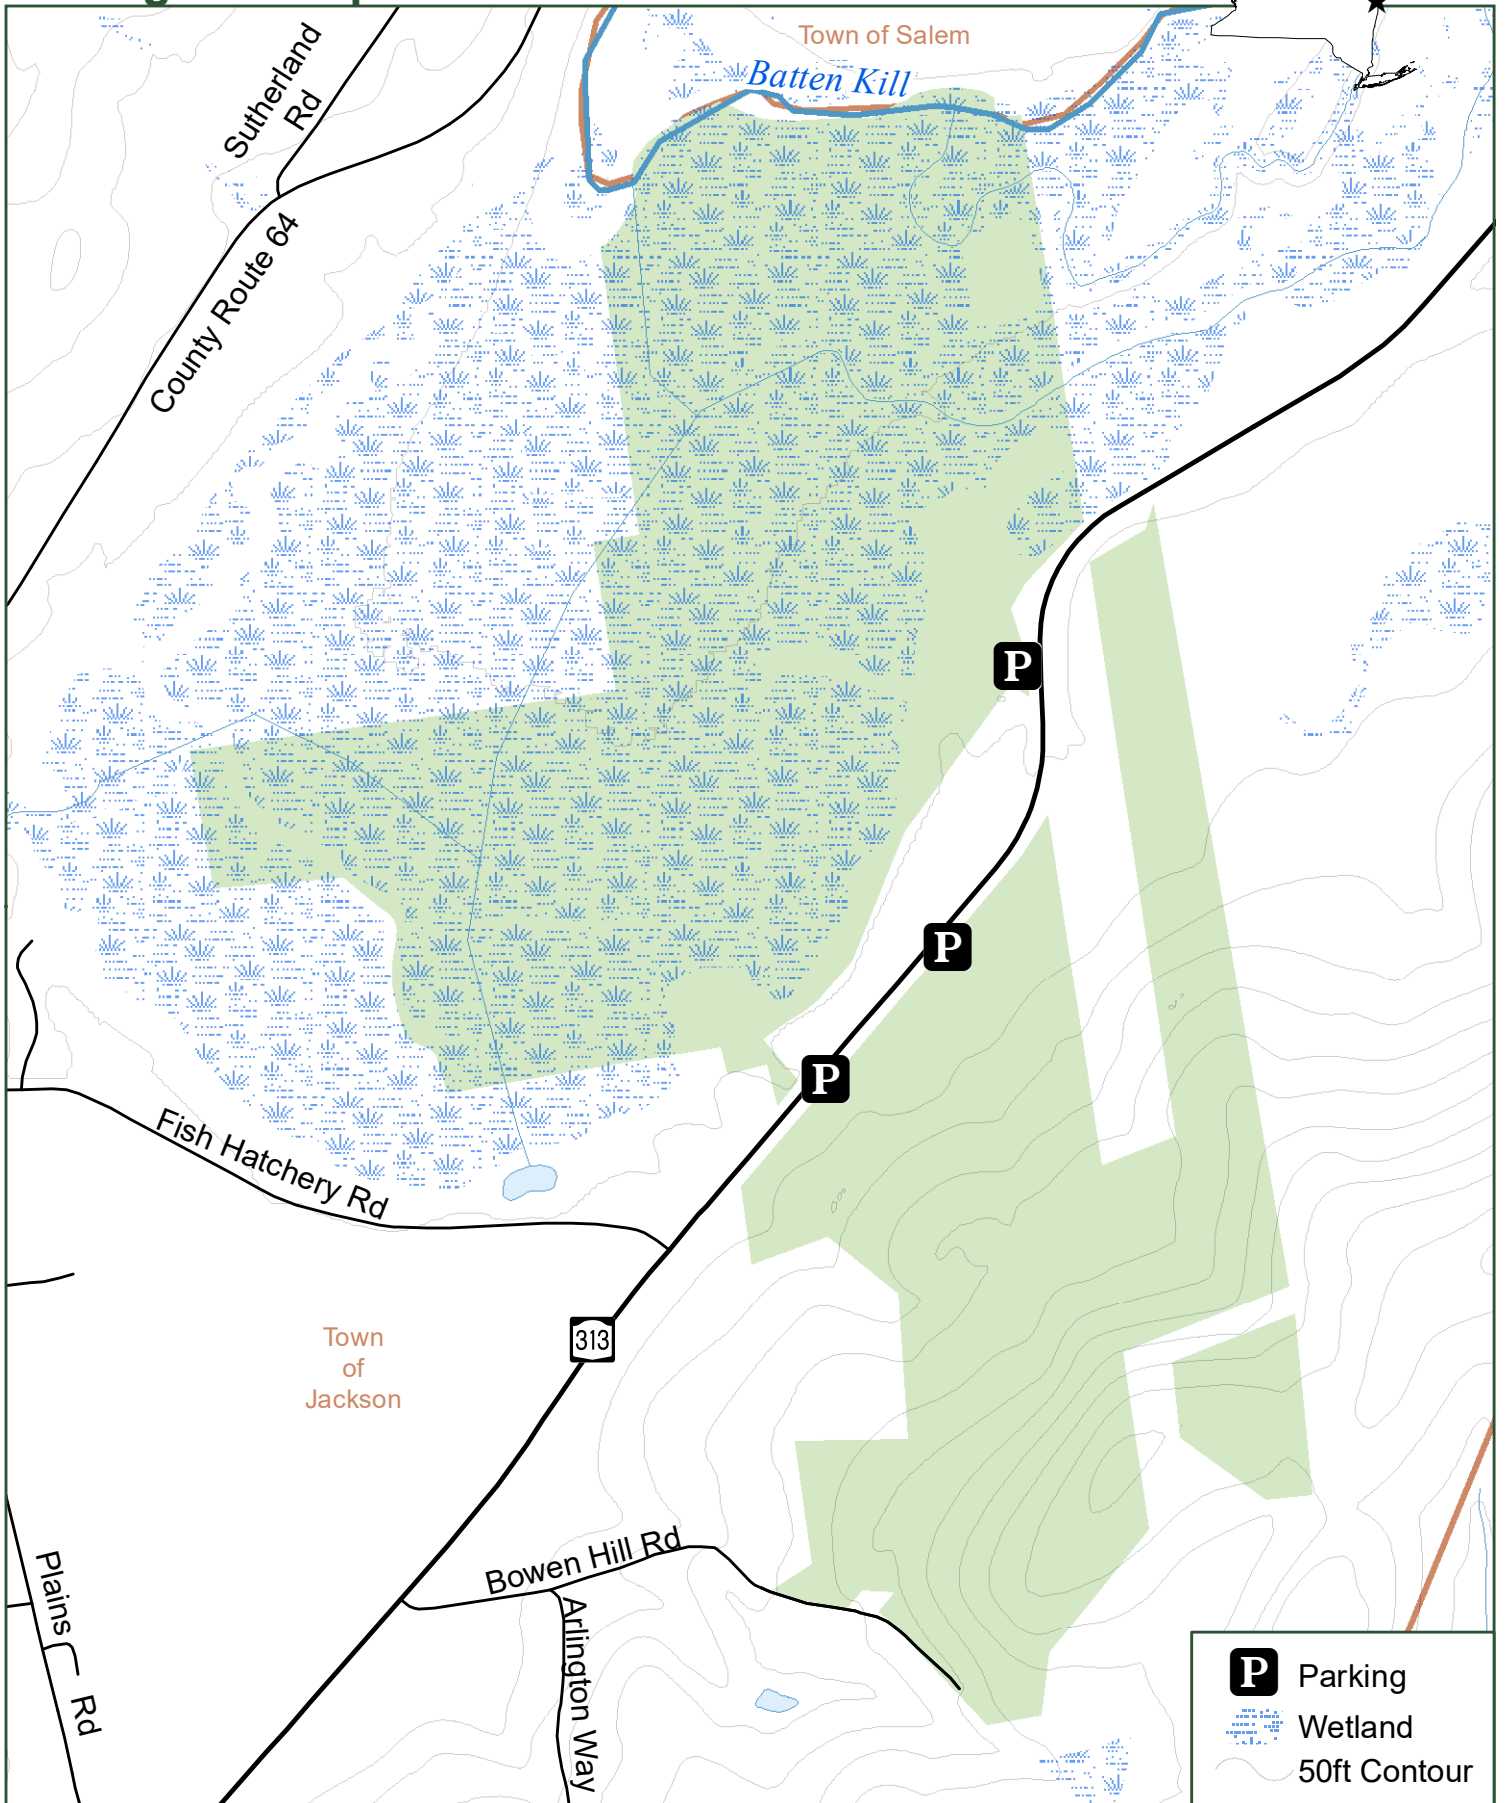

Eldridge Swamp State Forest

P Parking
Wetland
50ft Contour

Department of
Environmental
Conservation

0 0.125 0.25

Washington County

0.5
Miles 12/21