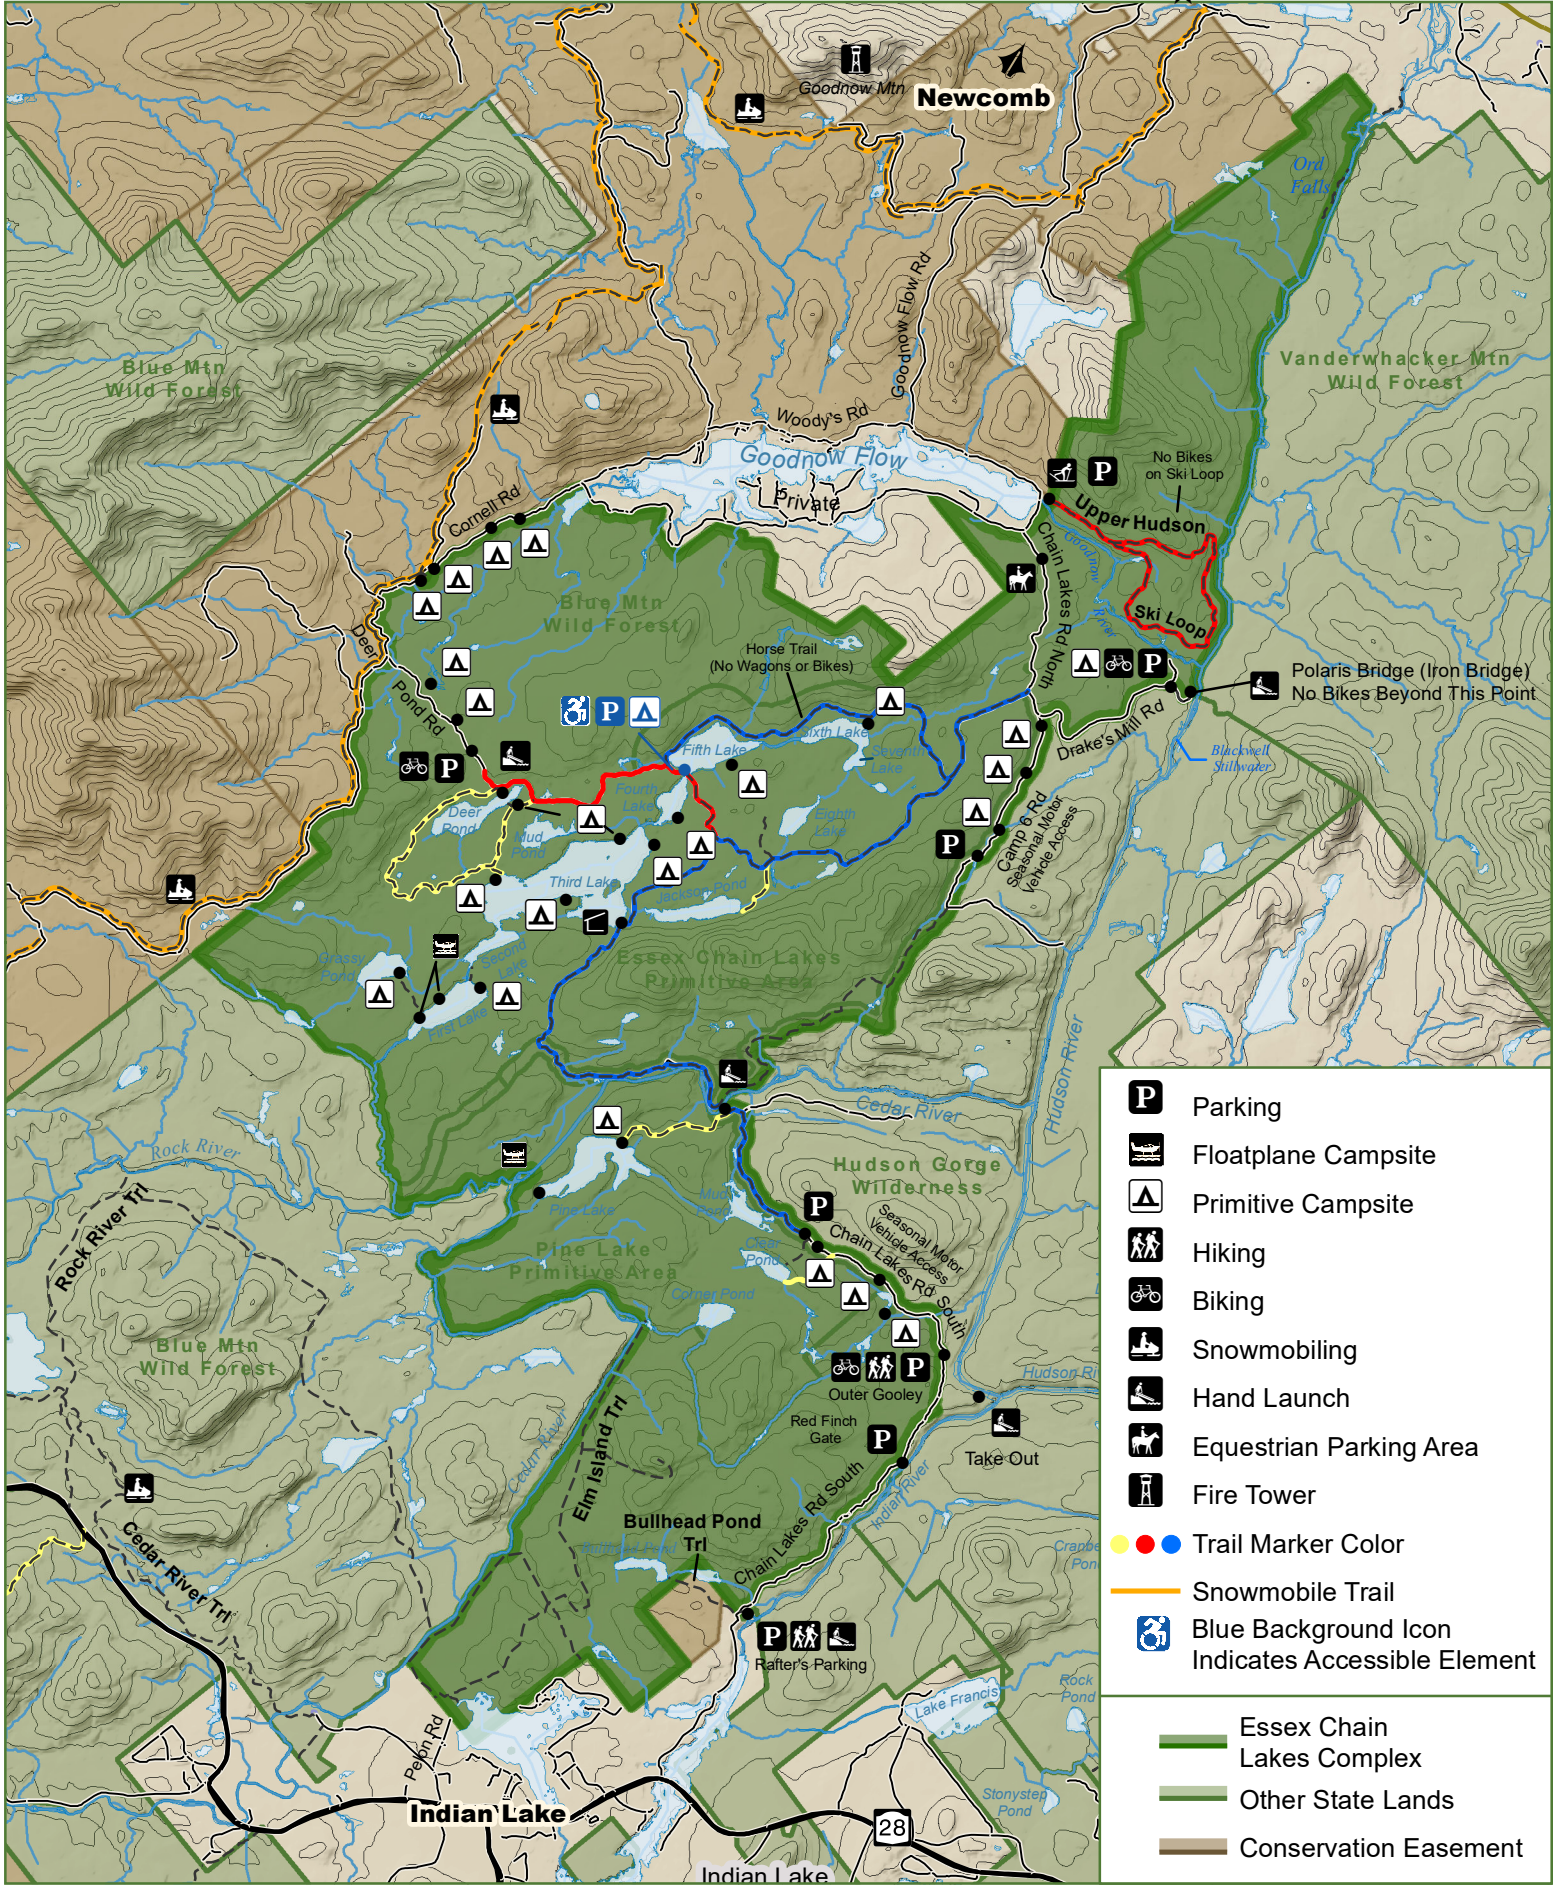

# Essex Chain Lakes Complex

	Parking
	Floatplane Campsite
	Primitive Campsite
	Hiking
	Biking
	Snowmobiling
	Hand Launch
	Equestrian Parking Area
	Fire Tower
	Trail Marker Color
	Snowmobile Trail
	Blue Background Icon Indicates Accessible Element
	Essex Chain Lakes Complex
	Other State Lands
	Conservation Easement