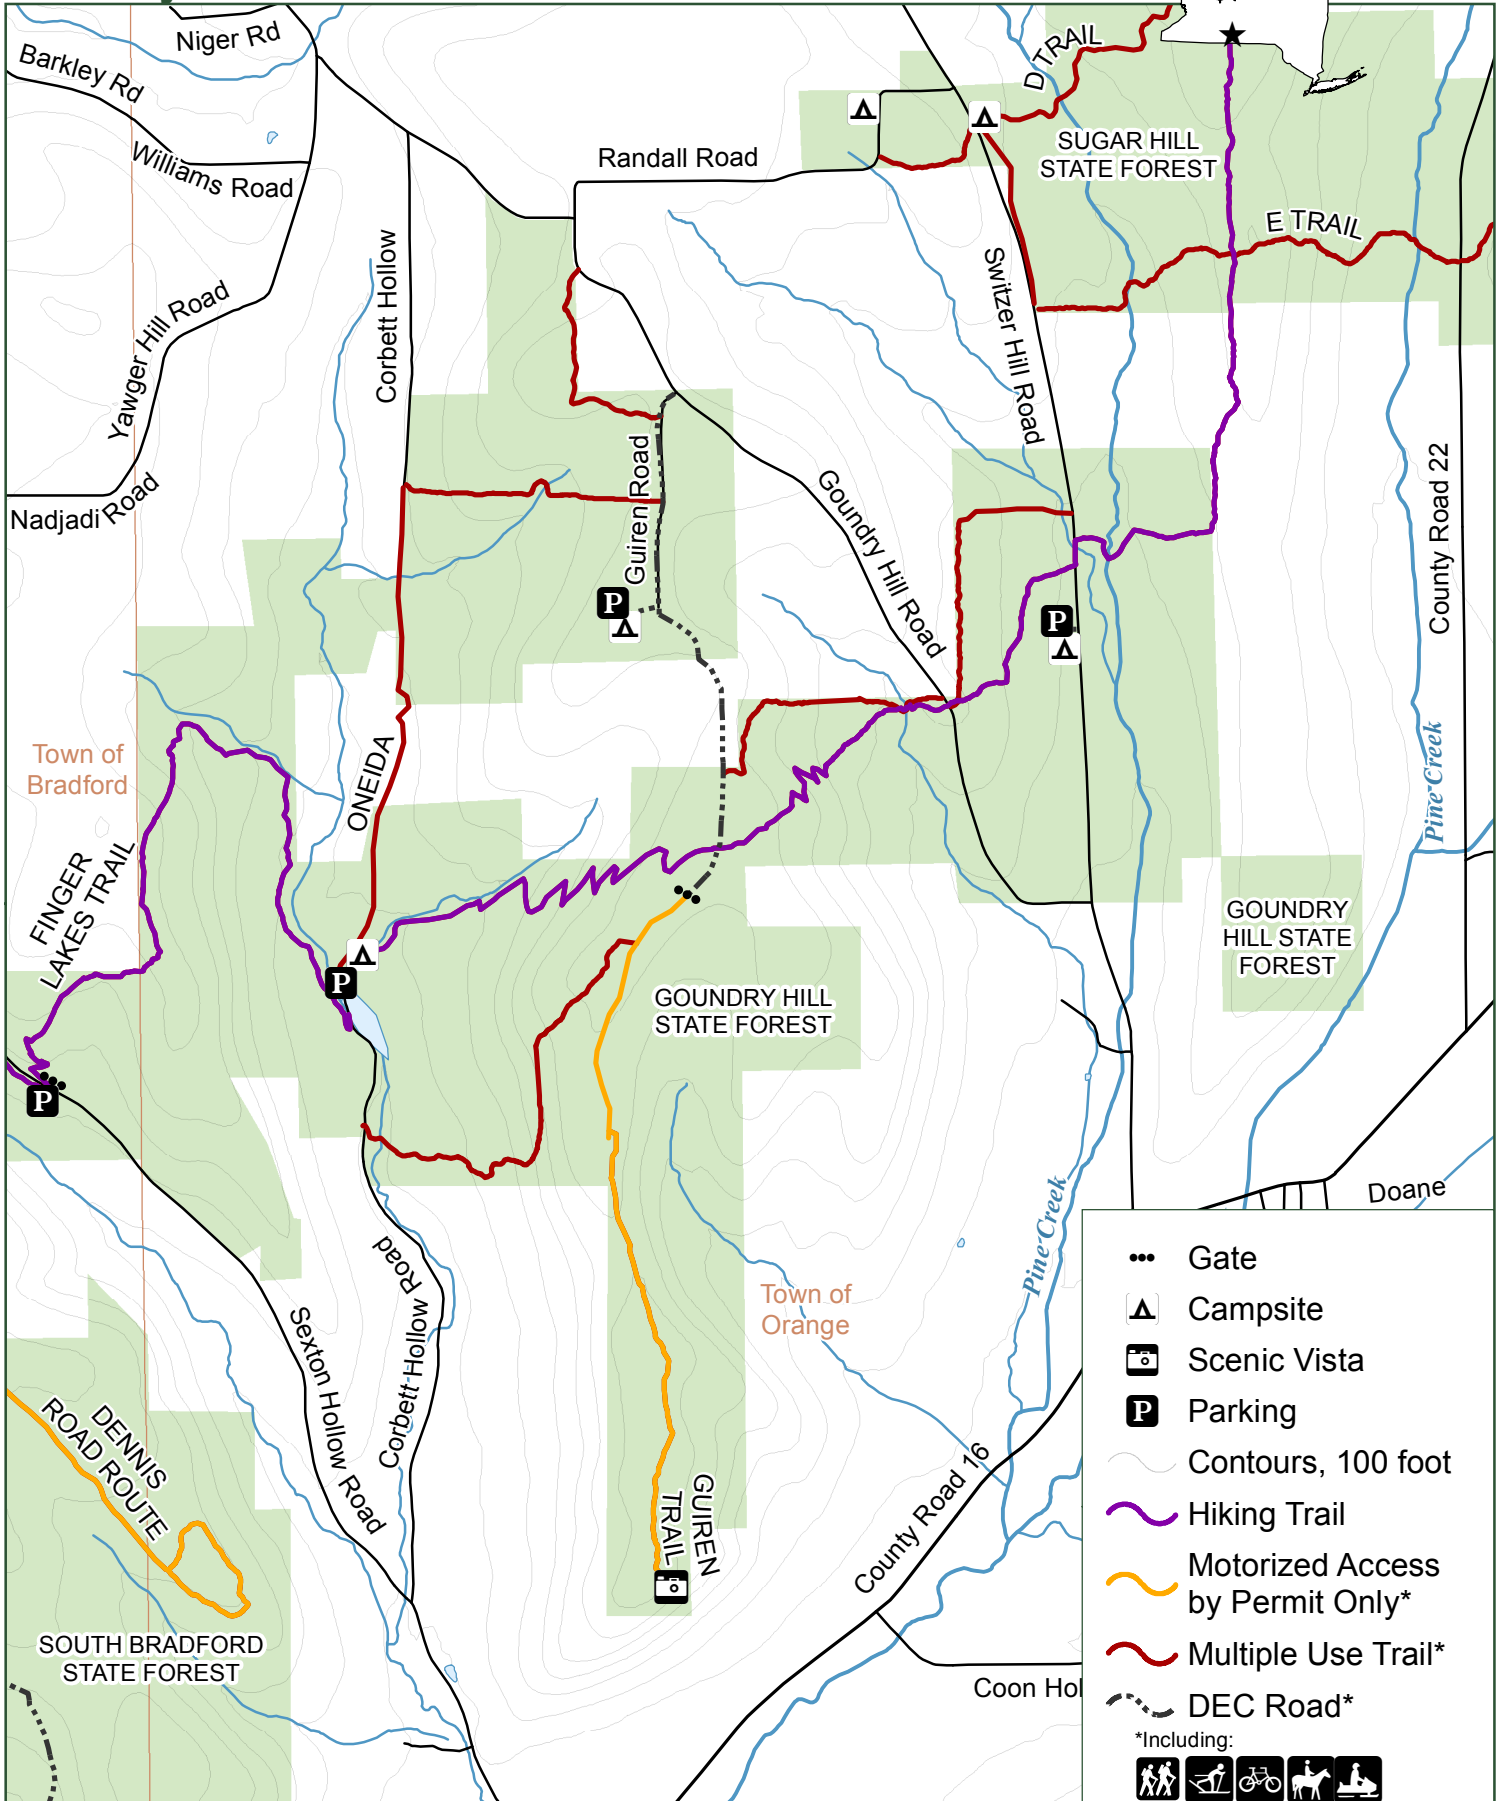

# Gondry Hill State Forest

- Gate
- ▲ Campsite
- ◻ Scenic Vista
- P Parking
- Contours, 100 foot
- Hiking Trail
- Motorized Access by Permit Only\*
- Multiple Use Trail\*
- DEC Road\*

Department of  
Environmental  
Conservation

0 0.25 0.5  
Miles

Schuyler County