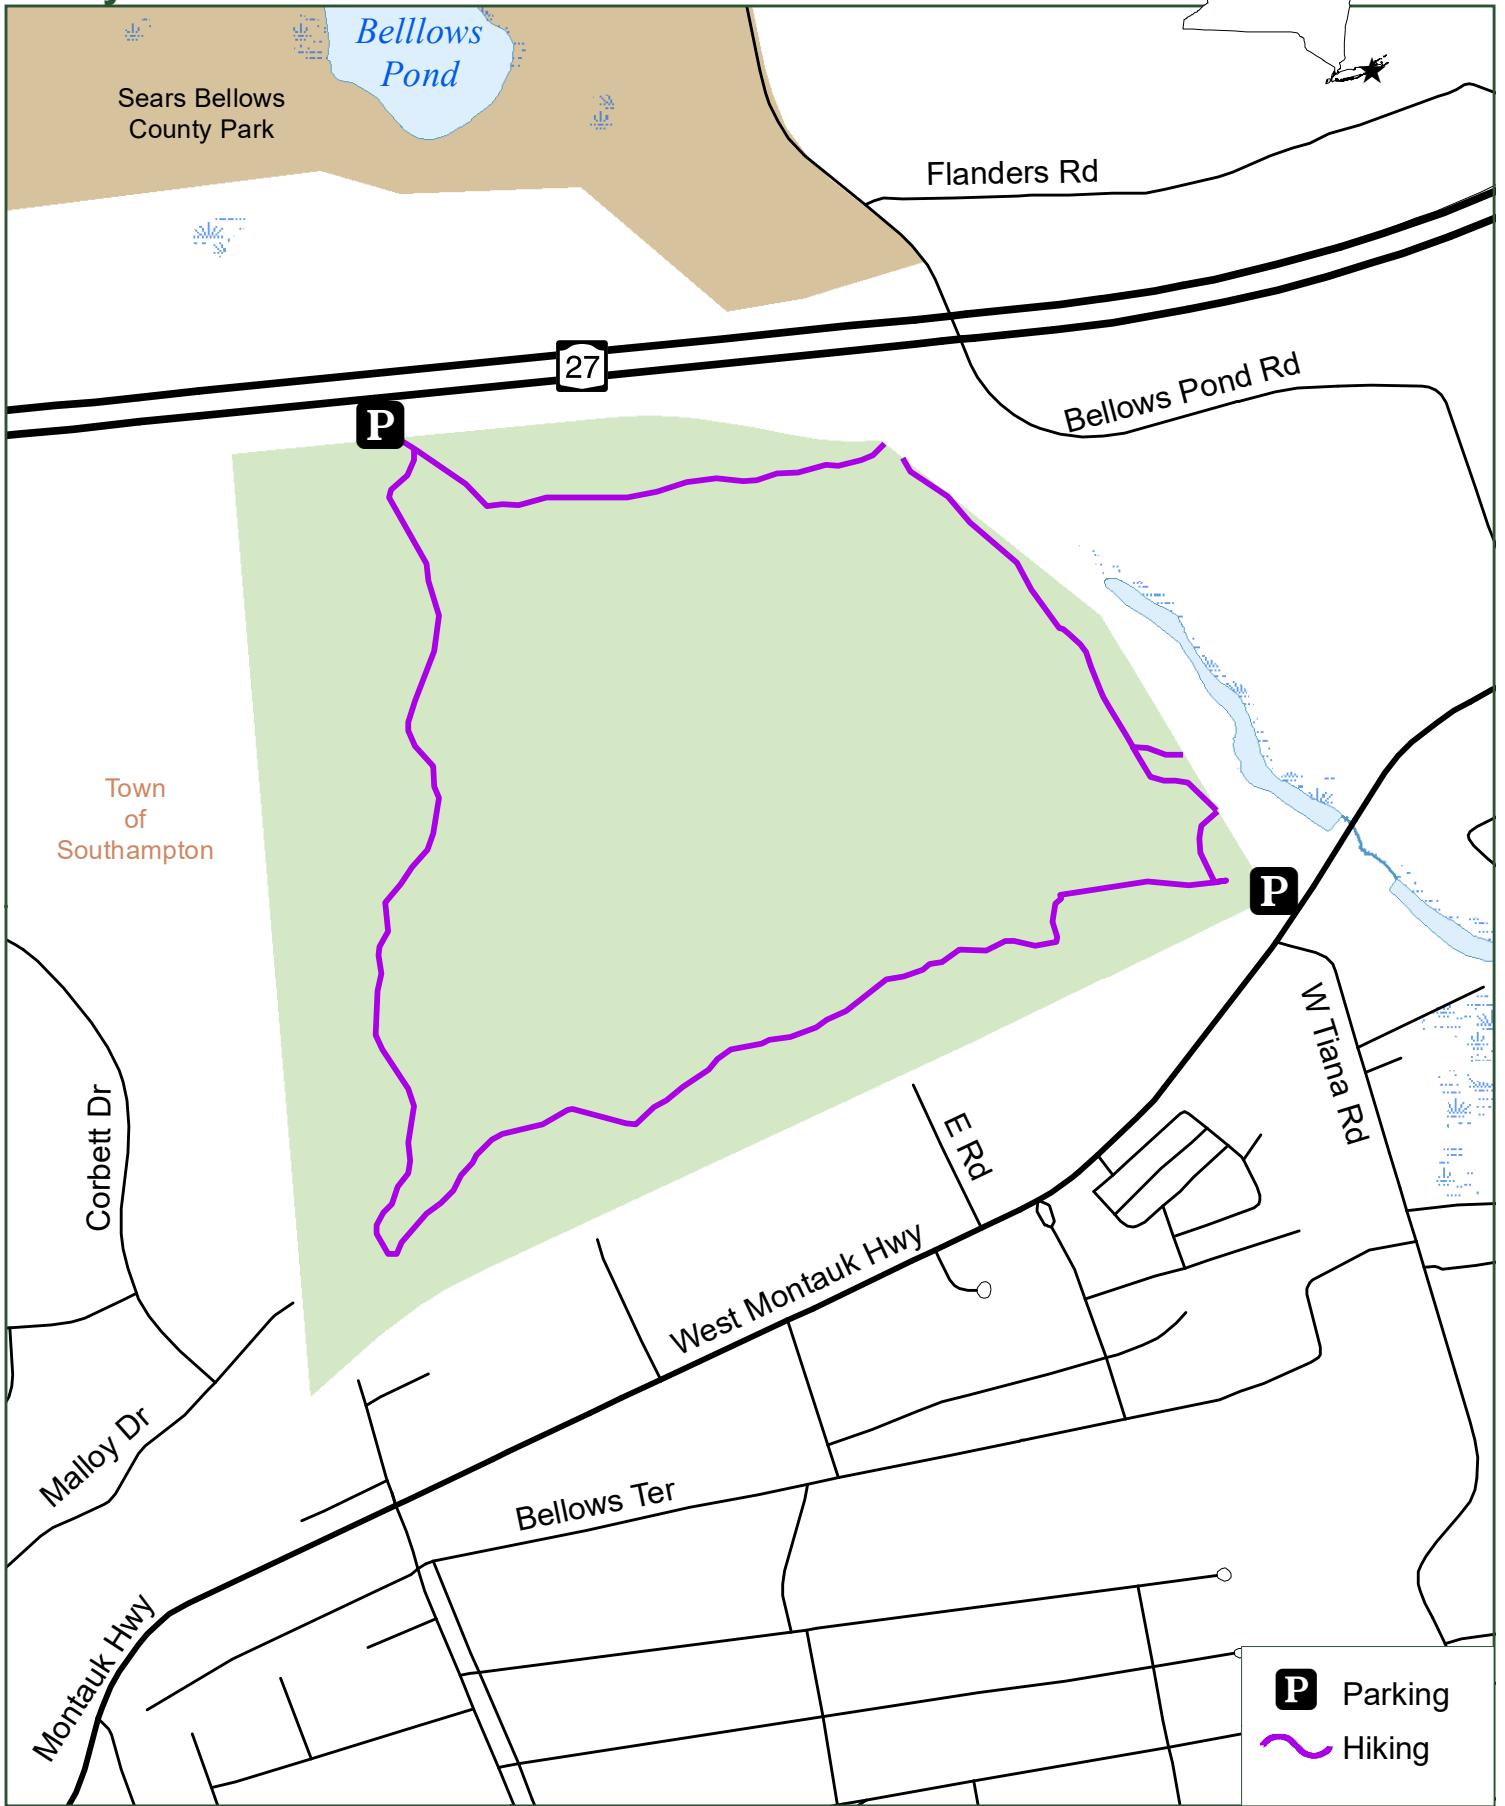

# Henry's Hollow Barrens State Forest

Department of  
Environmental  
Conservation

0 750 1,500

3,000 Feet 10/22

Suffolk County

**P** Parking

~ Hiking