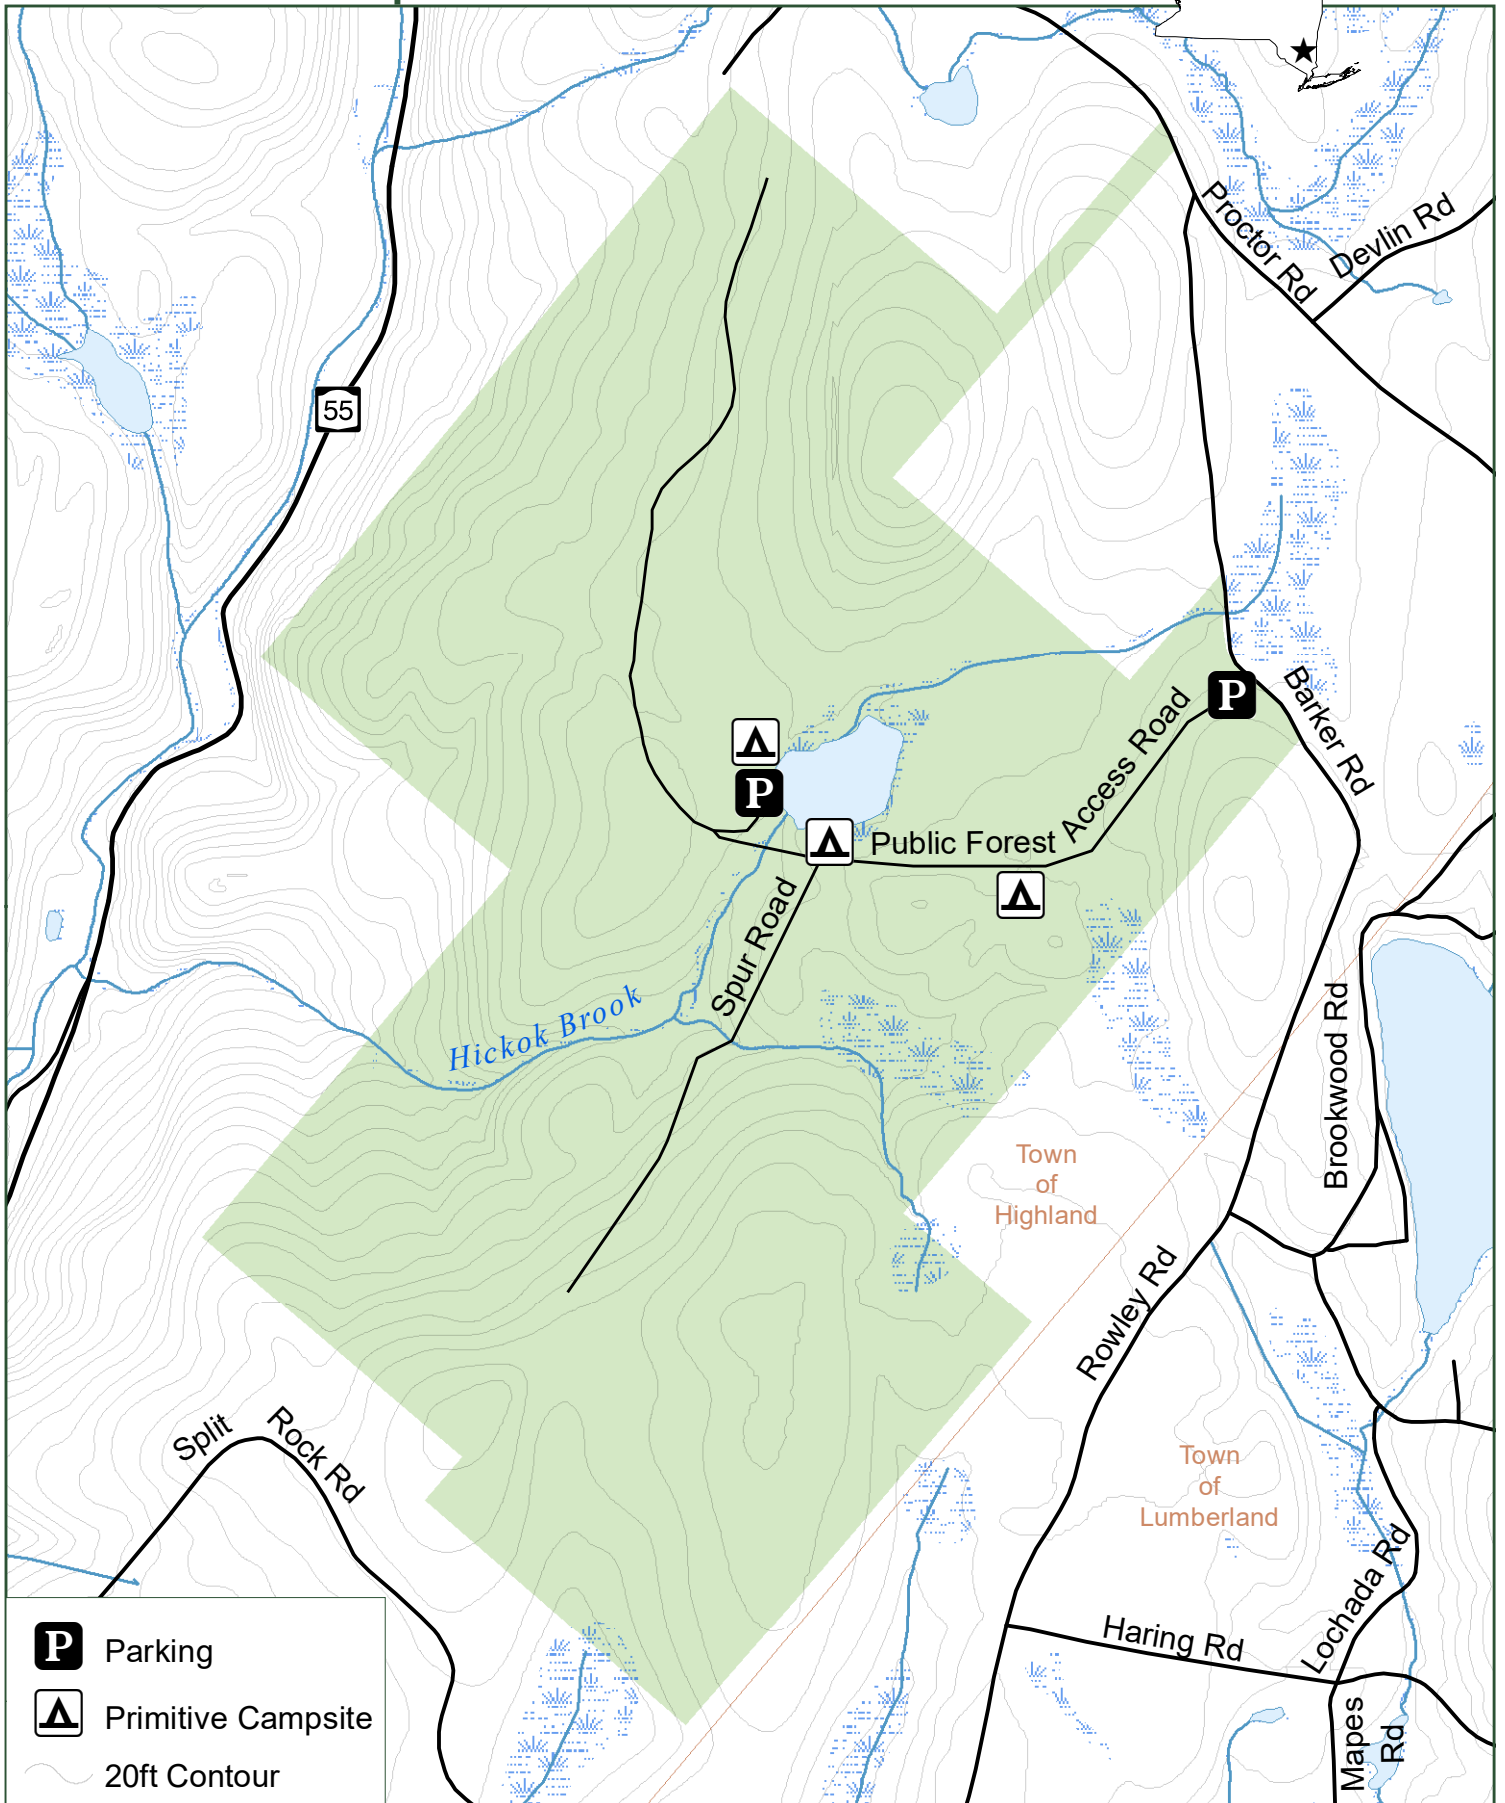

Hickok Brook Multiple Use Area

-  Parking
-  Primitive Campsite
-  20ft Contour

Department of
Environmental
Conservation

Sullivan County