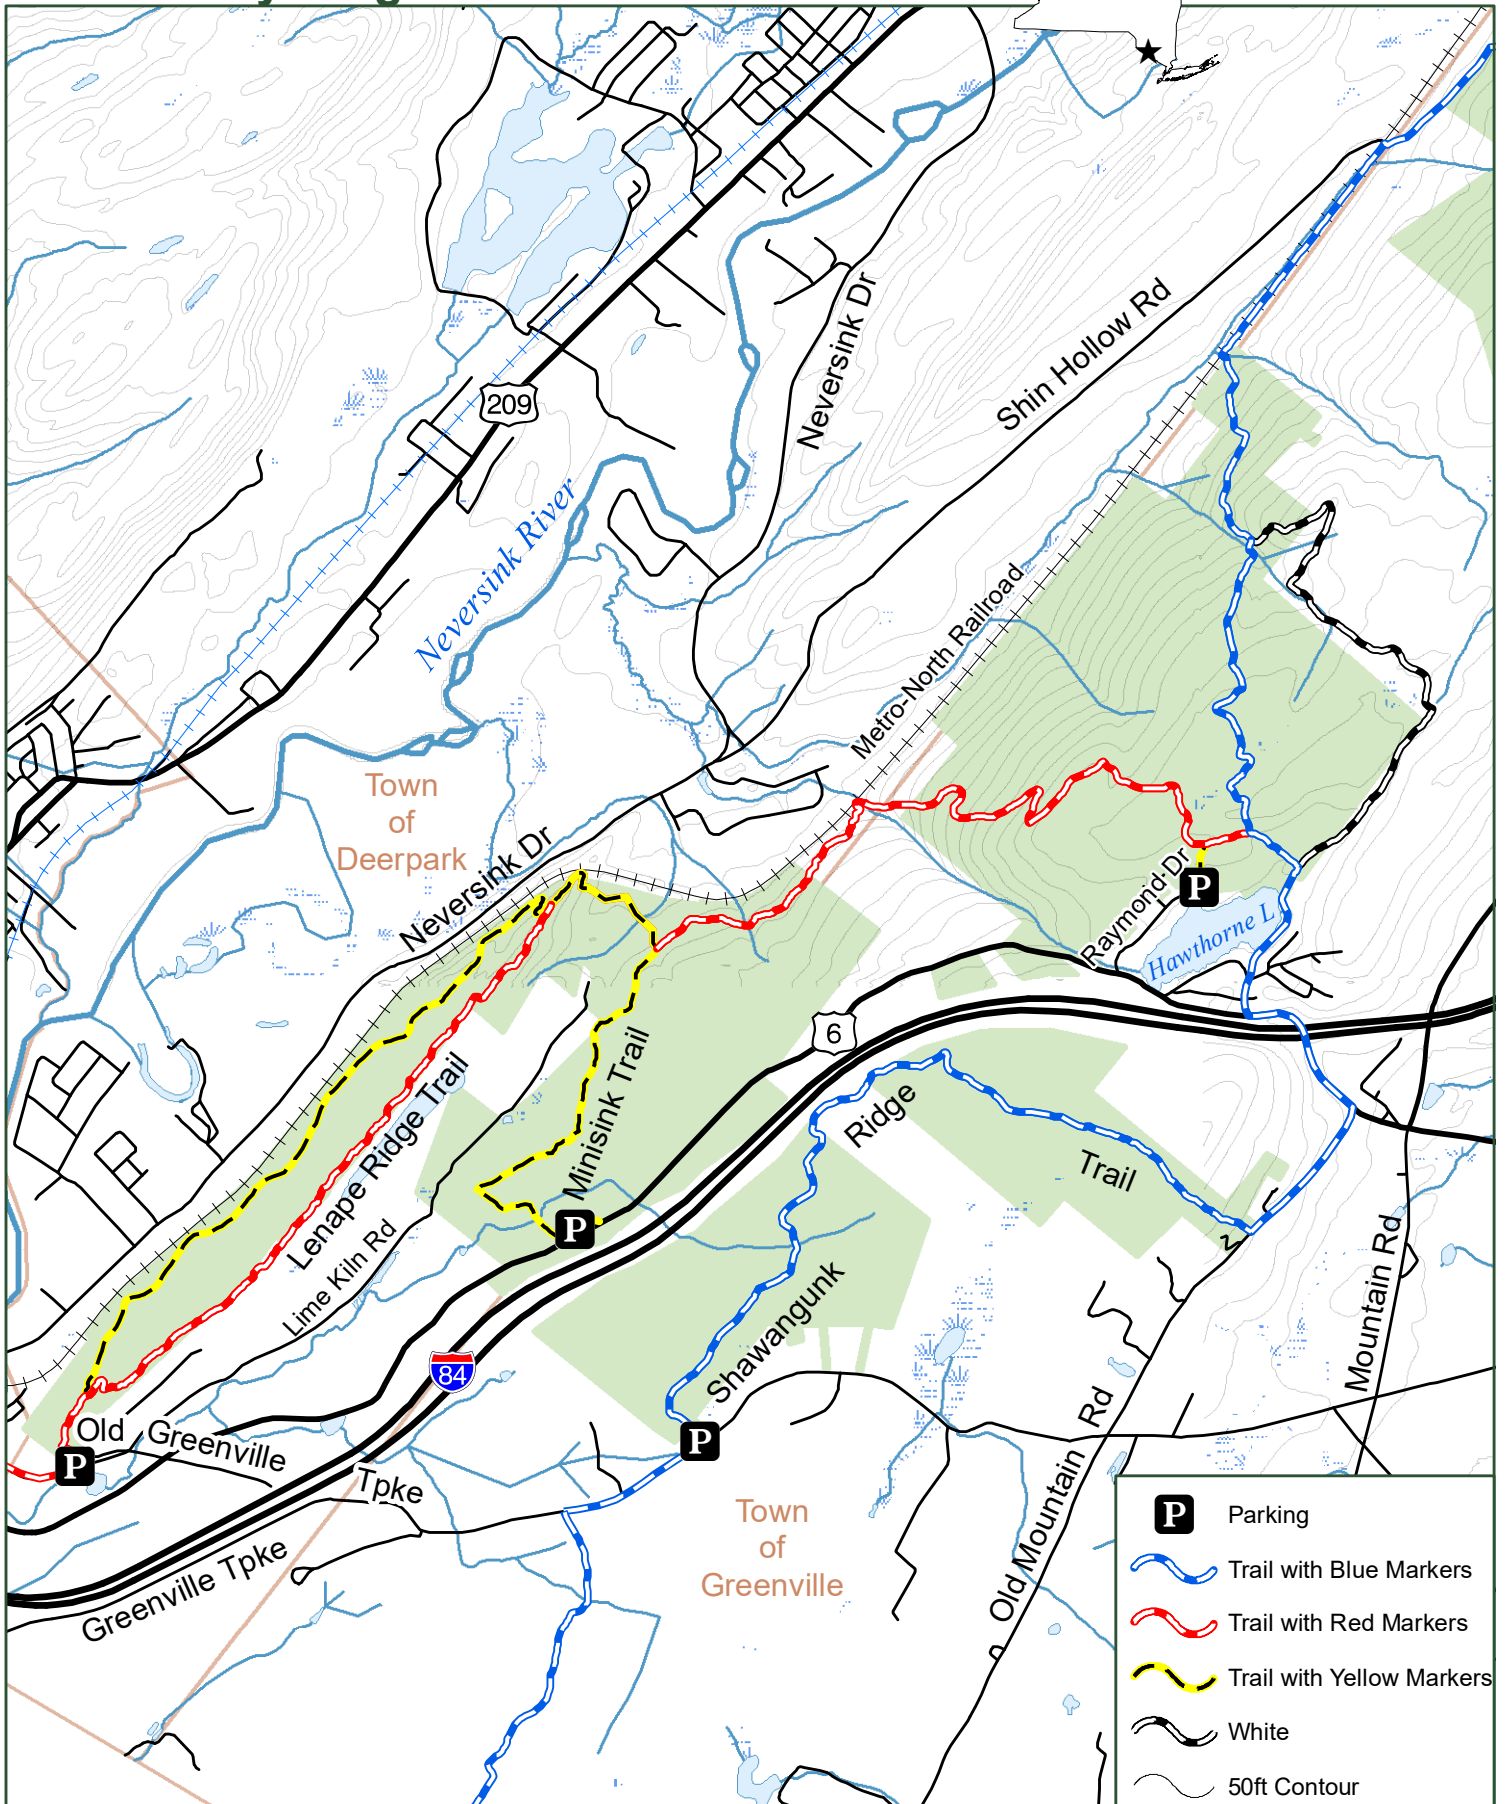

# Huckleberry Ridge State Forest

<b>P</b>	Parking
	Trail with Blue Markers
	Trail with Red Markers
	Trail with Yellow Markers
	White
	50ft Contour

Department of Environmental Conservation