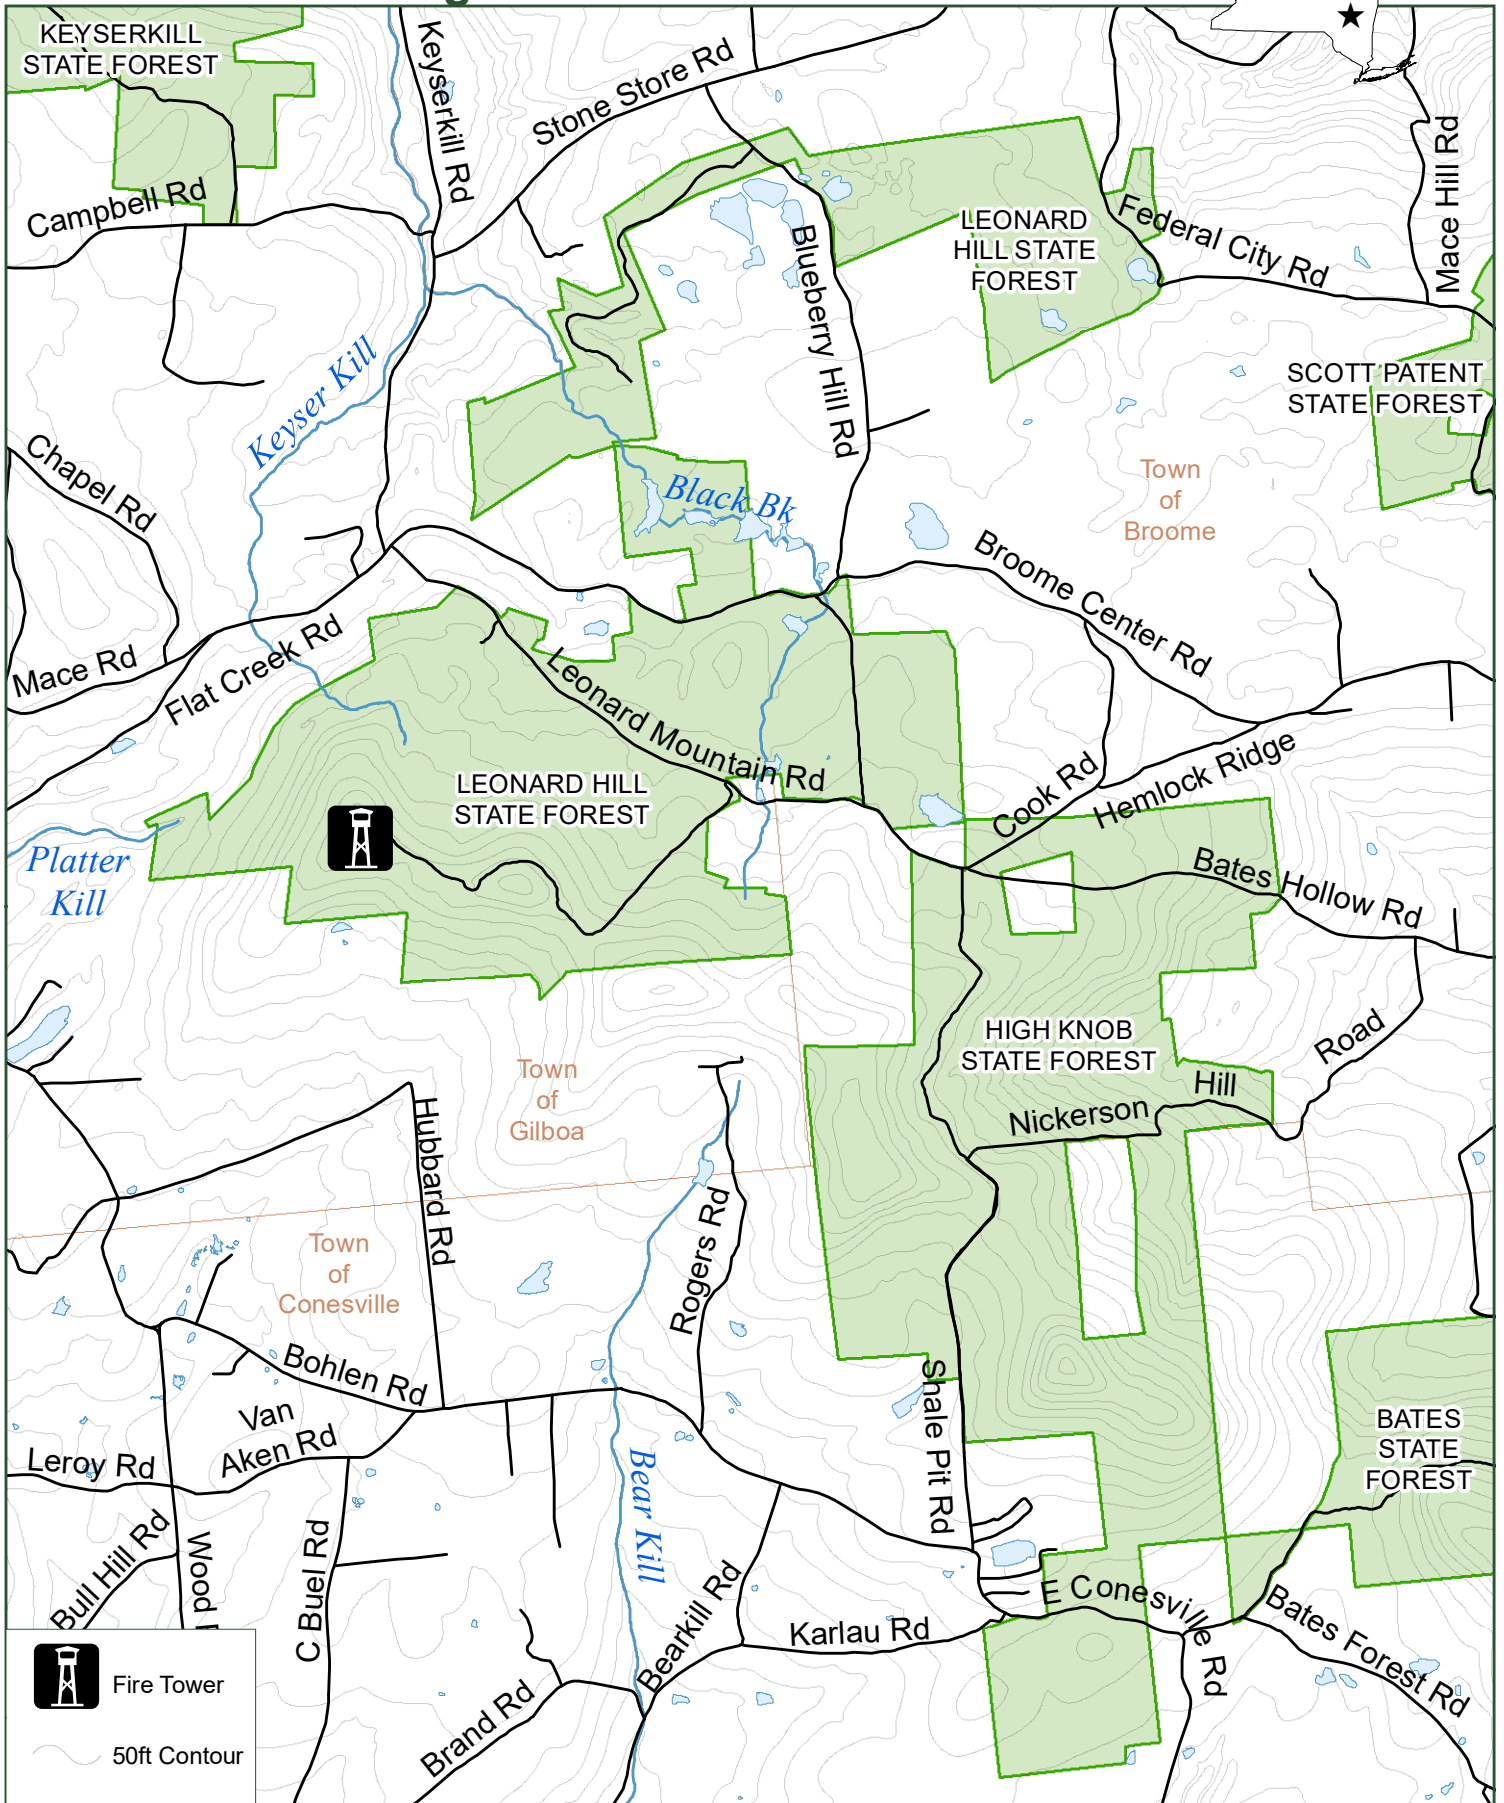

Leonard Hill and High Knob State Forests

Department of Environmental Conservation

Schoharie County