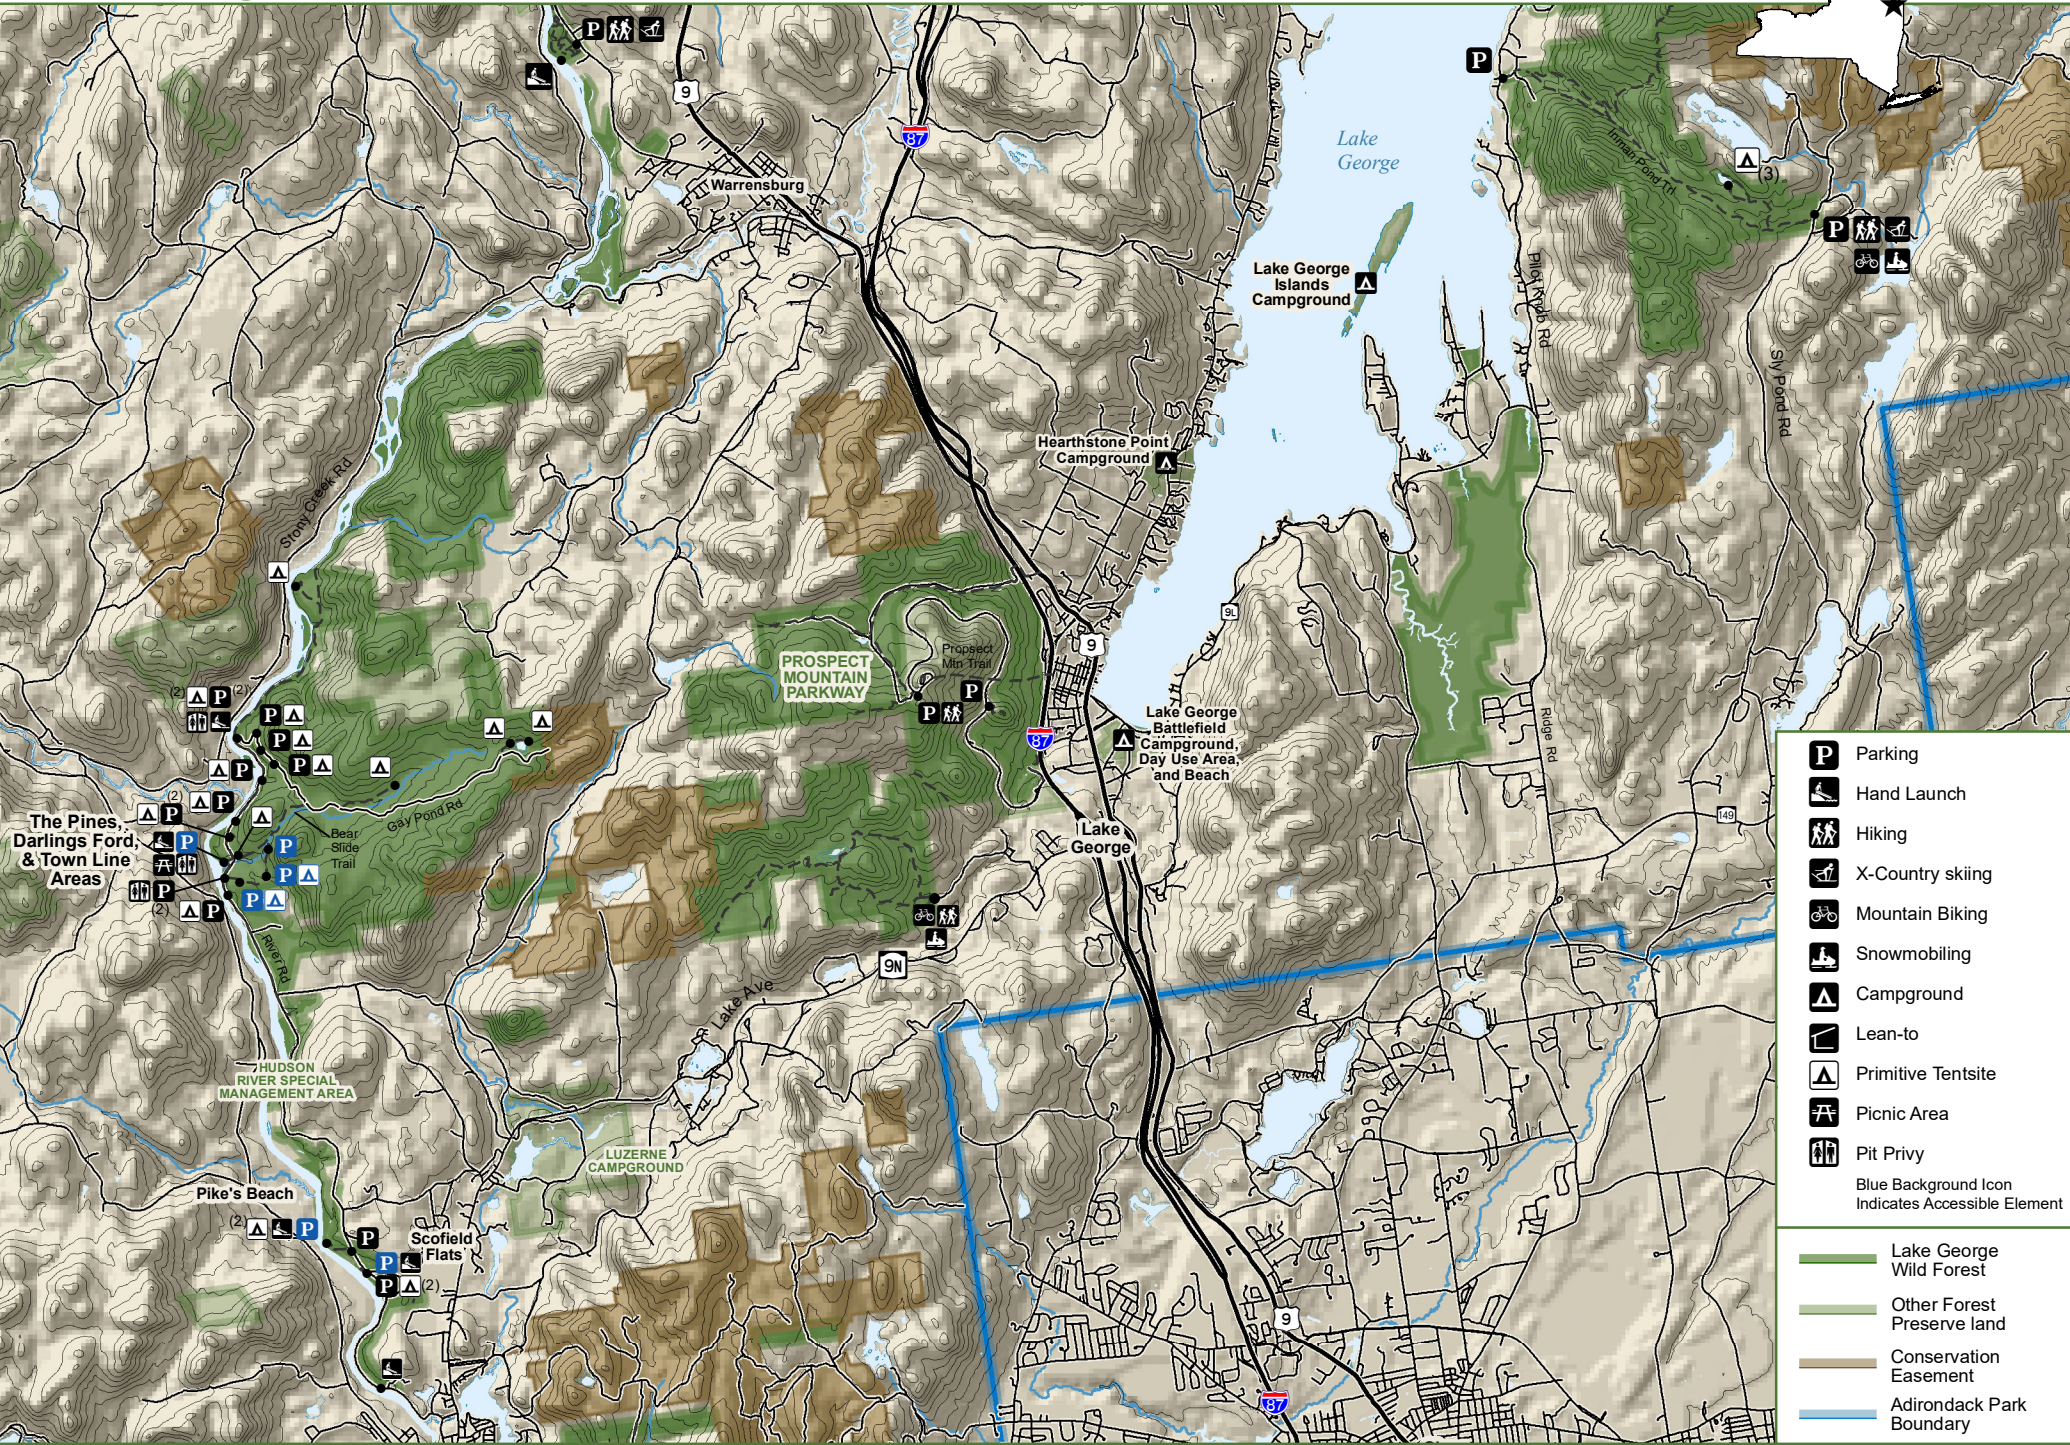

# Lake George Wild Forest (South)

- Parking
- Hand Launch
- Hiking
- X-Country skiing
- Mountain Biking
- Snowmobiling
- Campground
- Lean-to
- Primitive Tent site
- Picnic Area
- Pit Privy
- Blue Background Icon Indicates Accessible Element

- Lake George Wild Forest
- Other Forest Preserve land
- Conservation Easement
- Adirondack Park Boundary