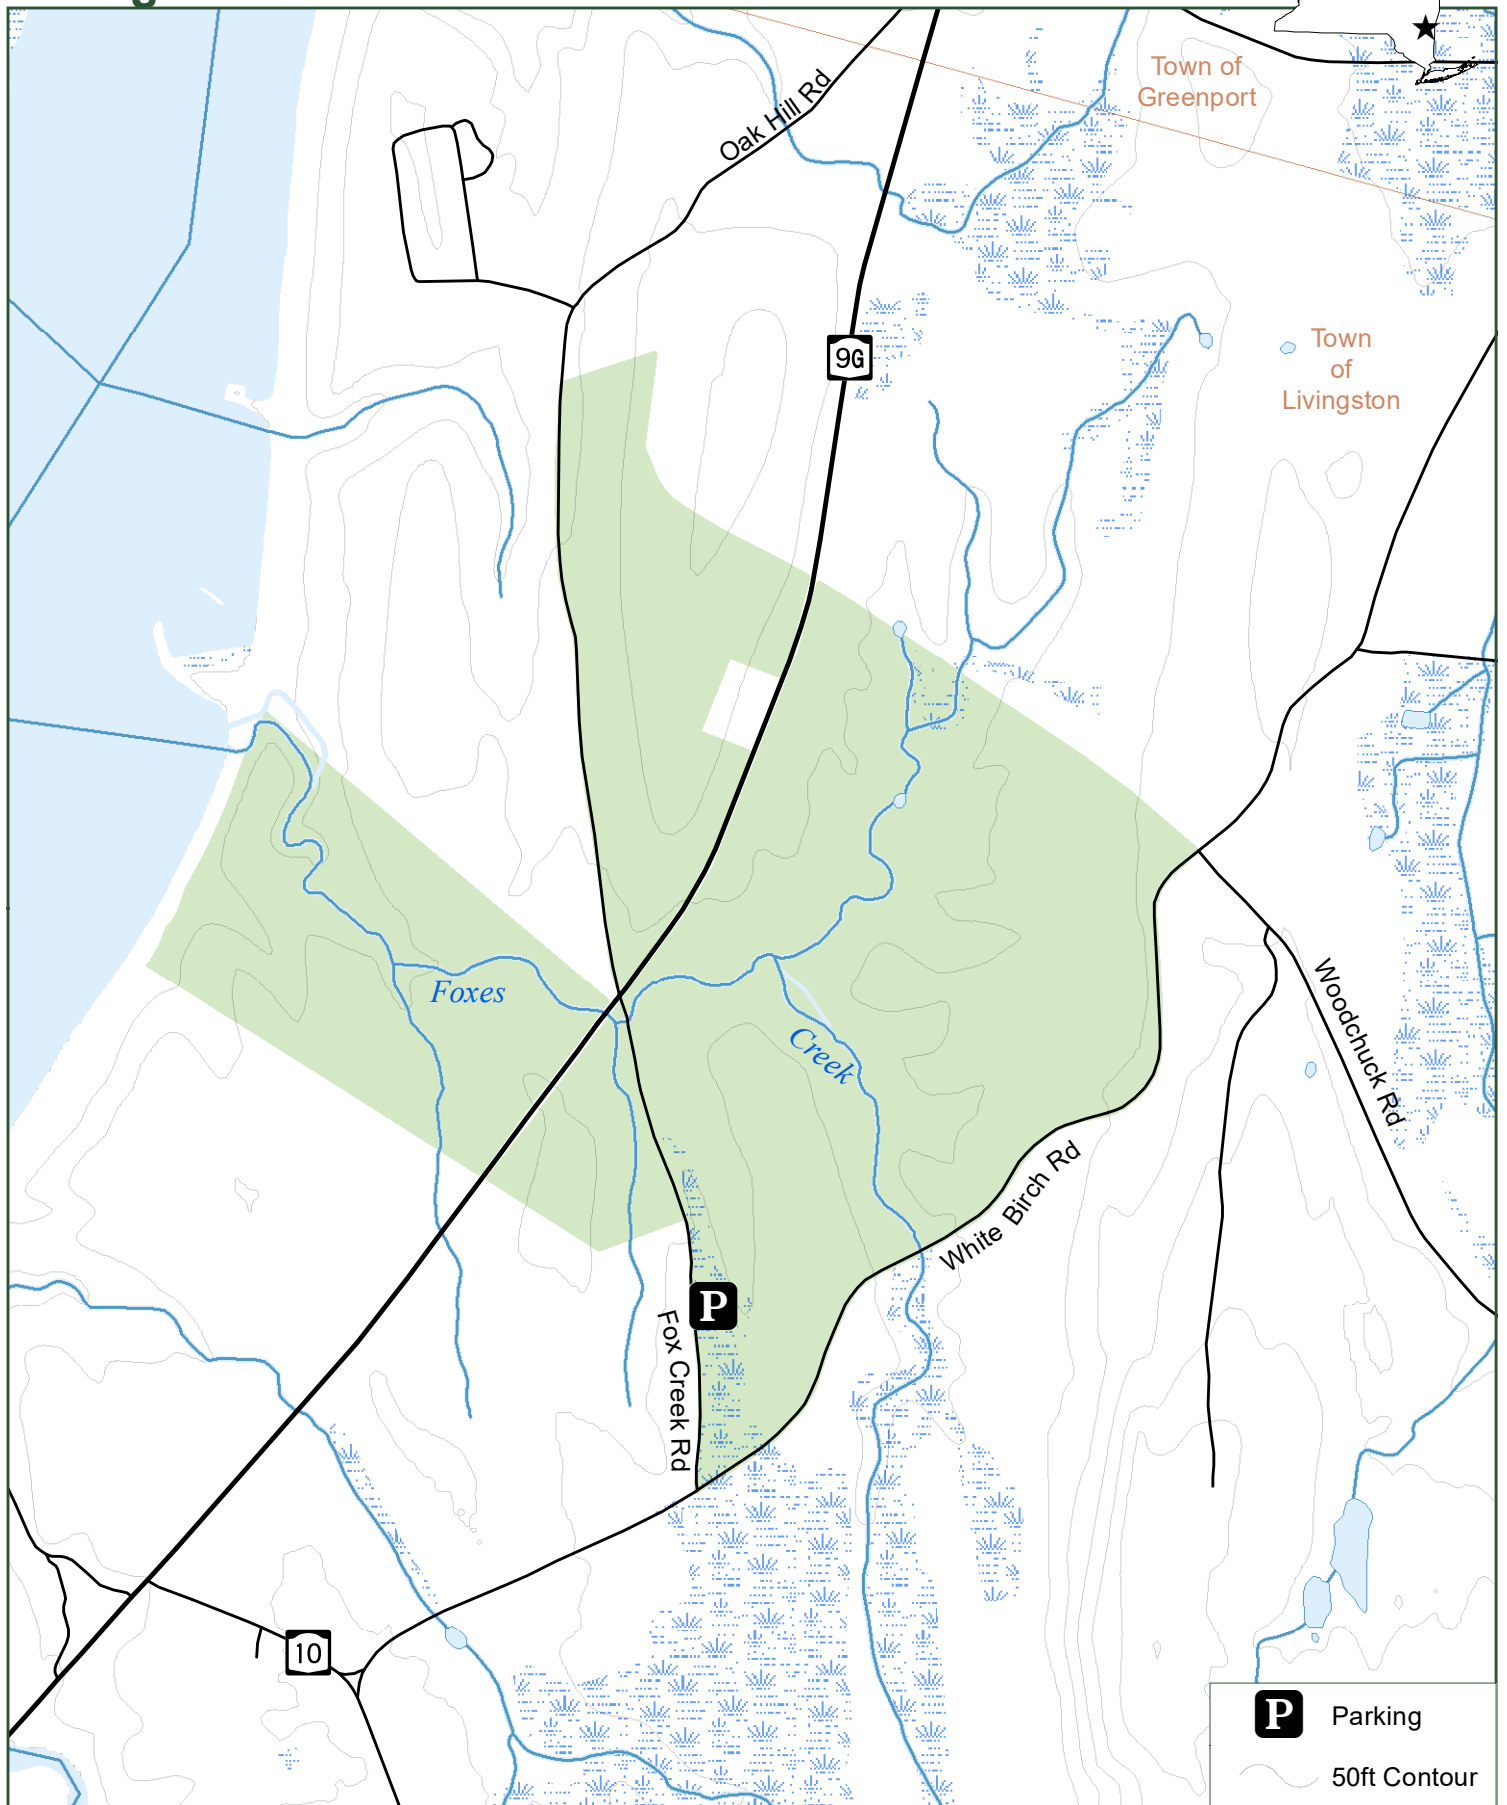

Livingston State Forest

Department of
Environmental
Conservation

0 0.125 0.25 0.5 Miles

Columbia County

10/21