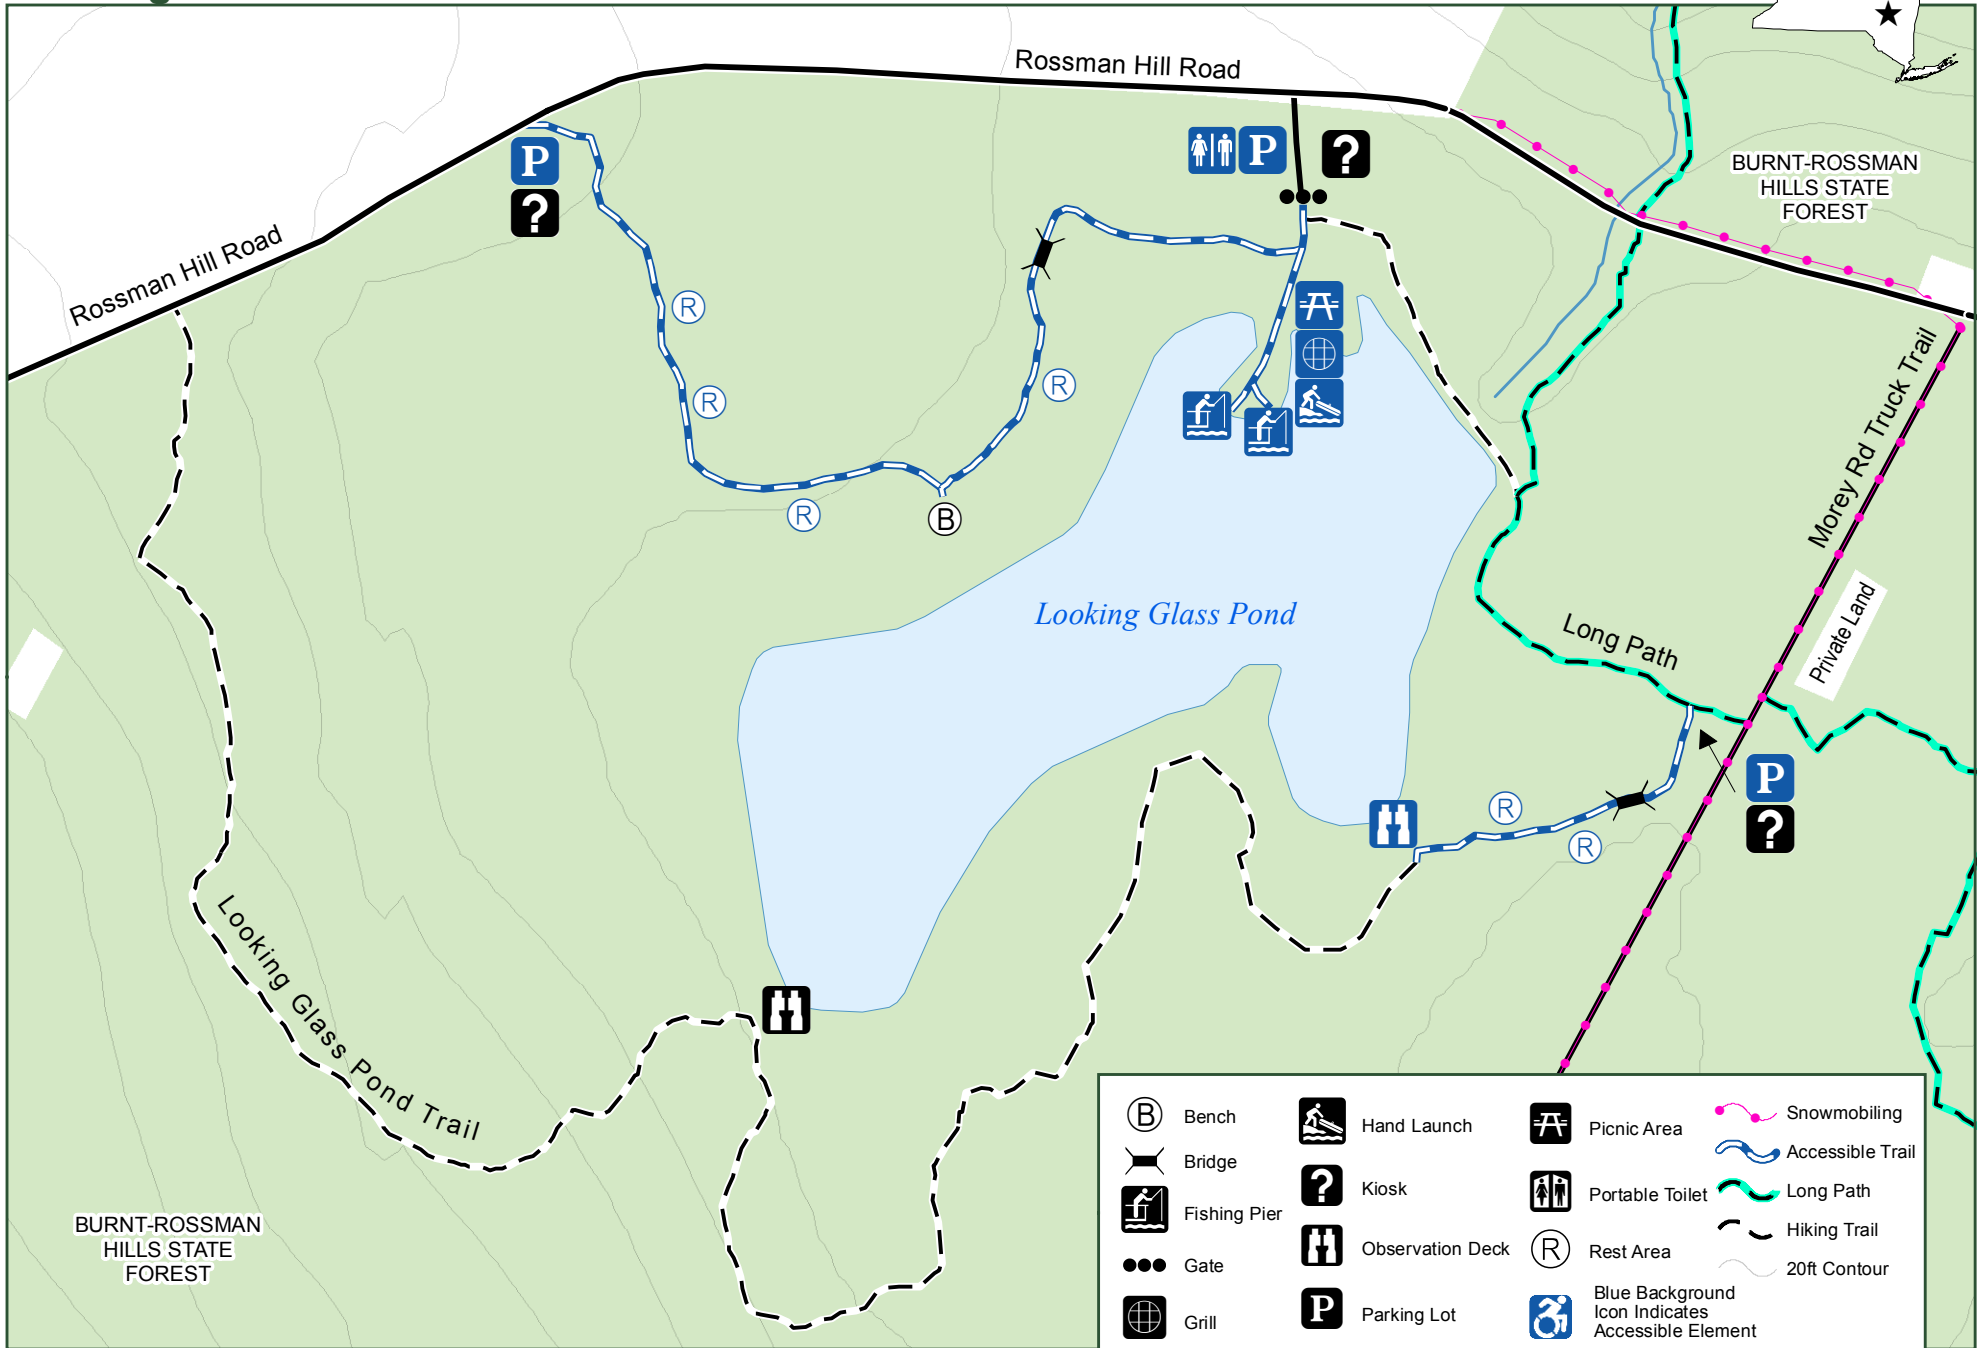

# Looking Glass Pond - Burnt-Rossman Hills State Forest

	Bench		Hand Launch		Picnic Area		Snowmobiling
	Bridge		Kiosk		Portable Toilet		Accessible Trail
	Fishing Pier		Observation Deck		Rest Area		Long Path
	Gate		Parking Lot		Blue Background Icon Indicates Accessible Element		Hiking Trail
	Grill						20ft Contour