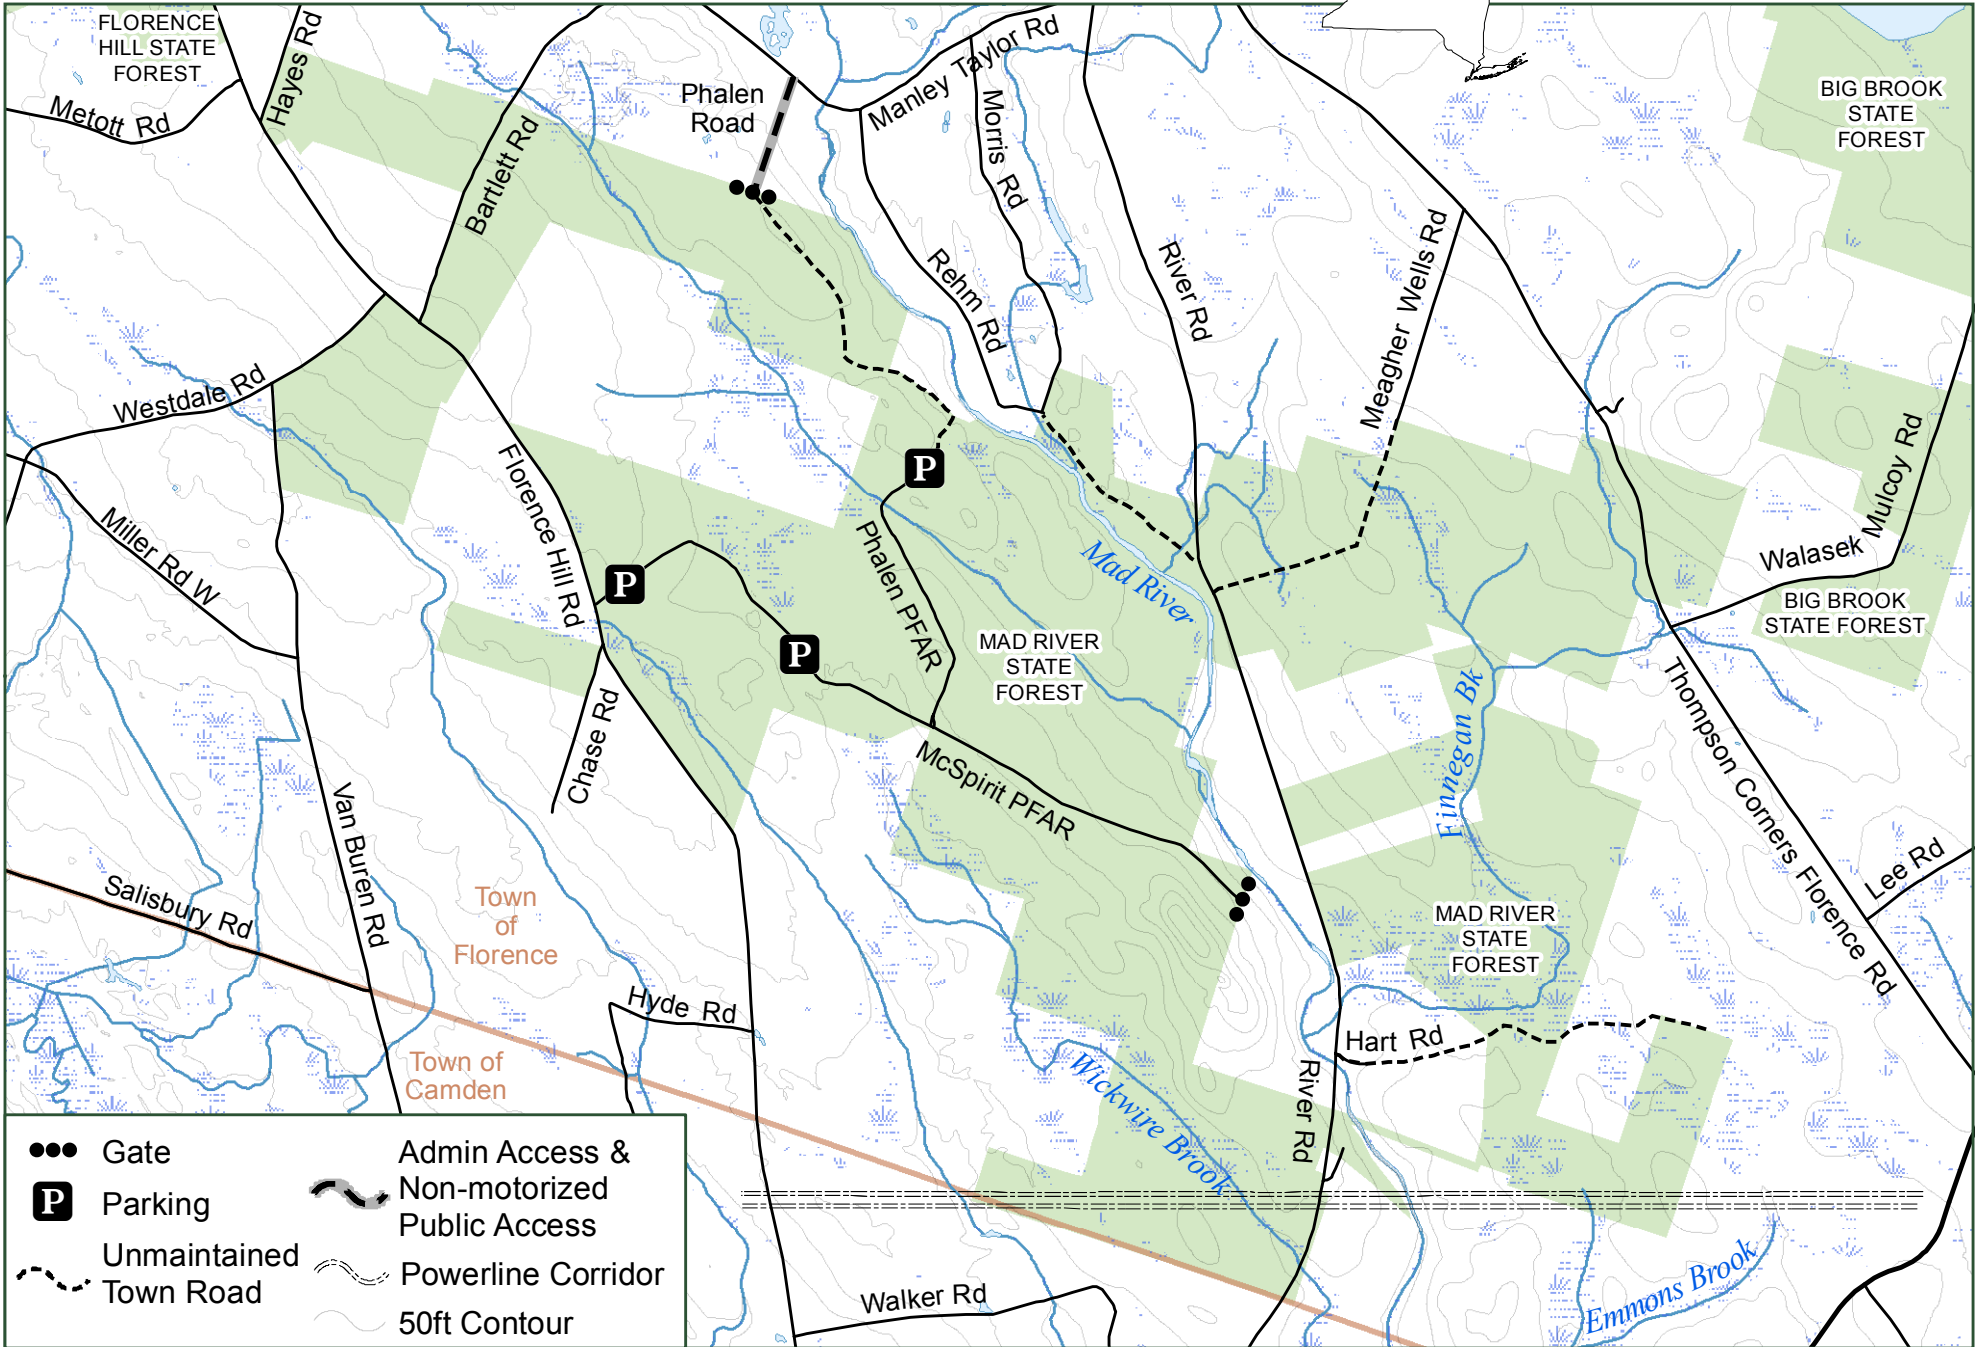

Mad River State Forest

●●● Gate	Admin Access & Non-motorized Public Access
P Parking	Powerline Corridor
- - - Unmaintained Town Road	50ft Contour