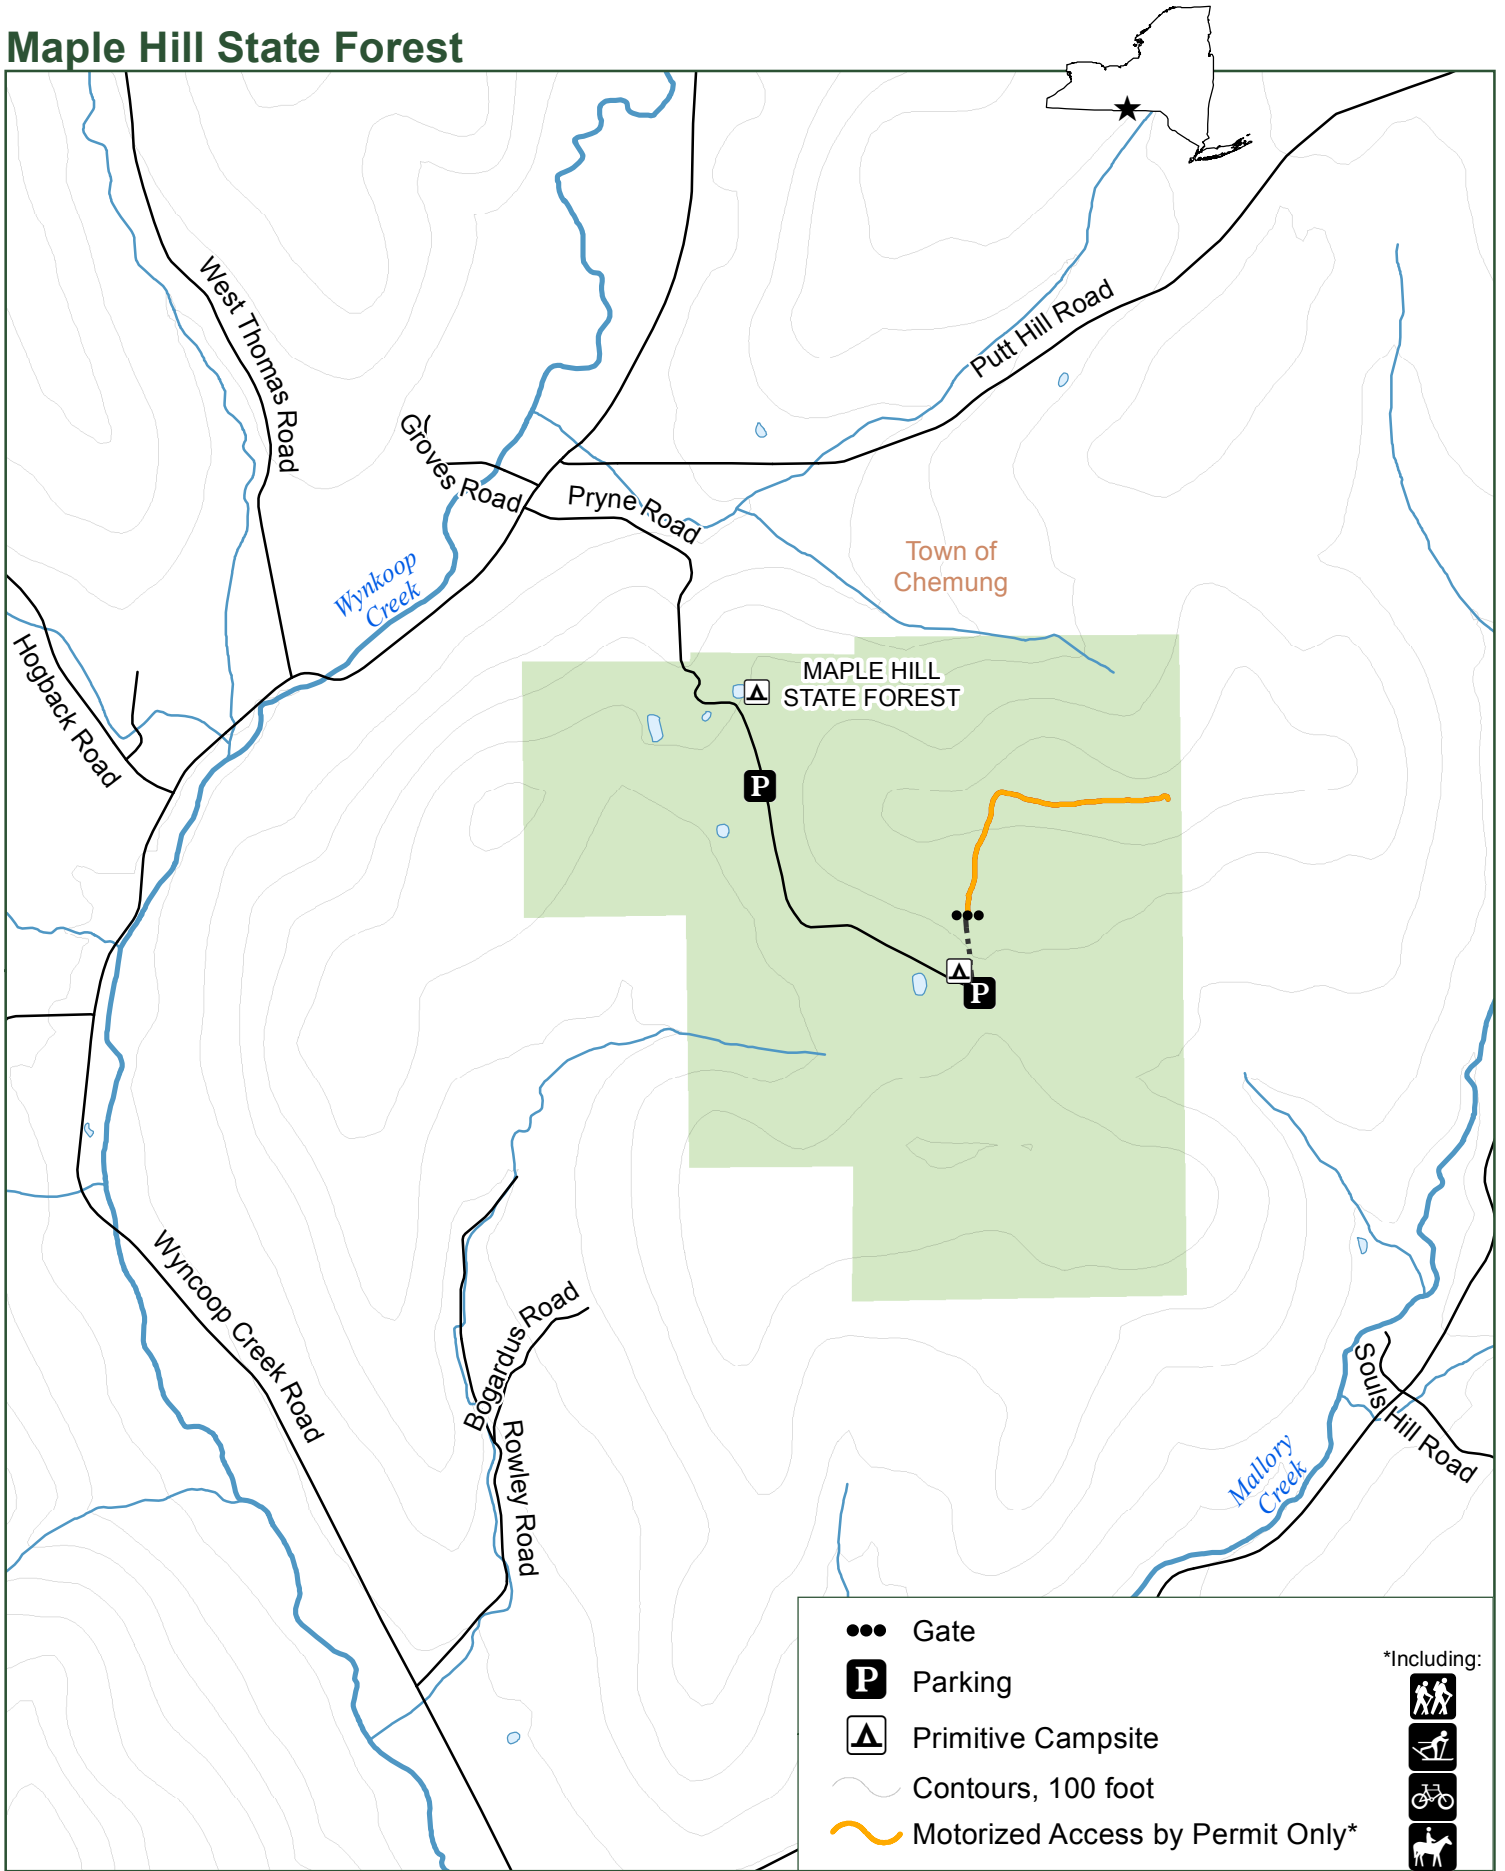

Maple Hill State Forest

●●● Gate	*Including:
P Parking	
A Primitive Campsite	
— Contours, 100 foot	
— Motorized Access by Permit Only*	

Department of
Environmental
Conservation

Chemung County