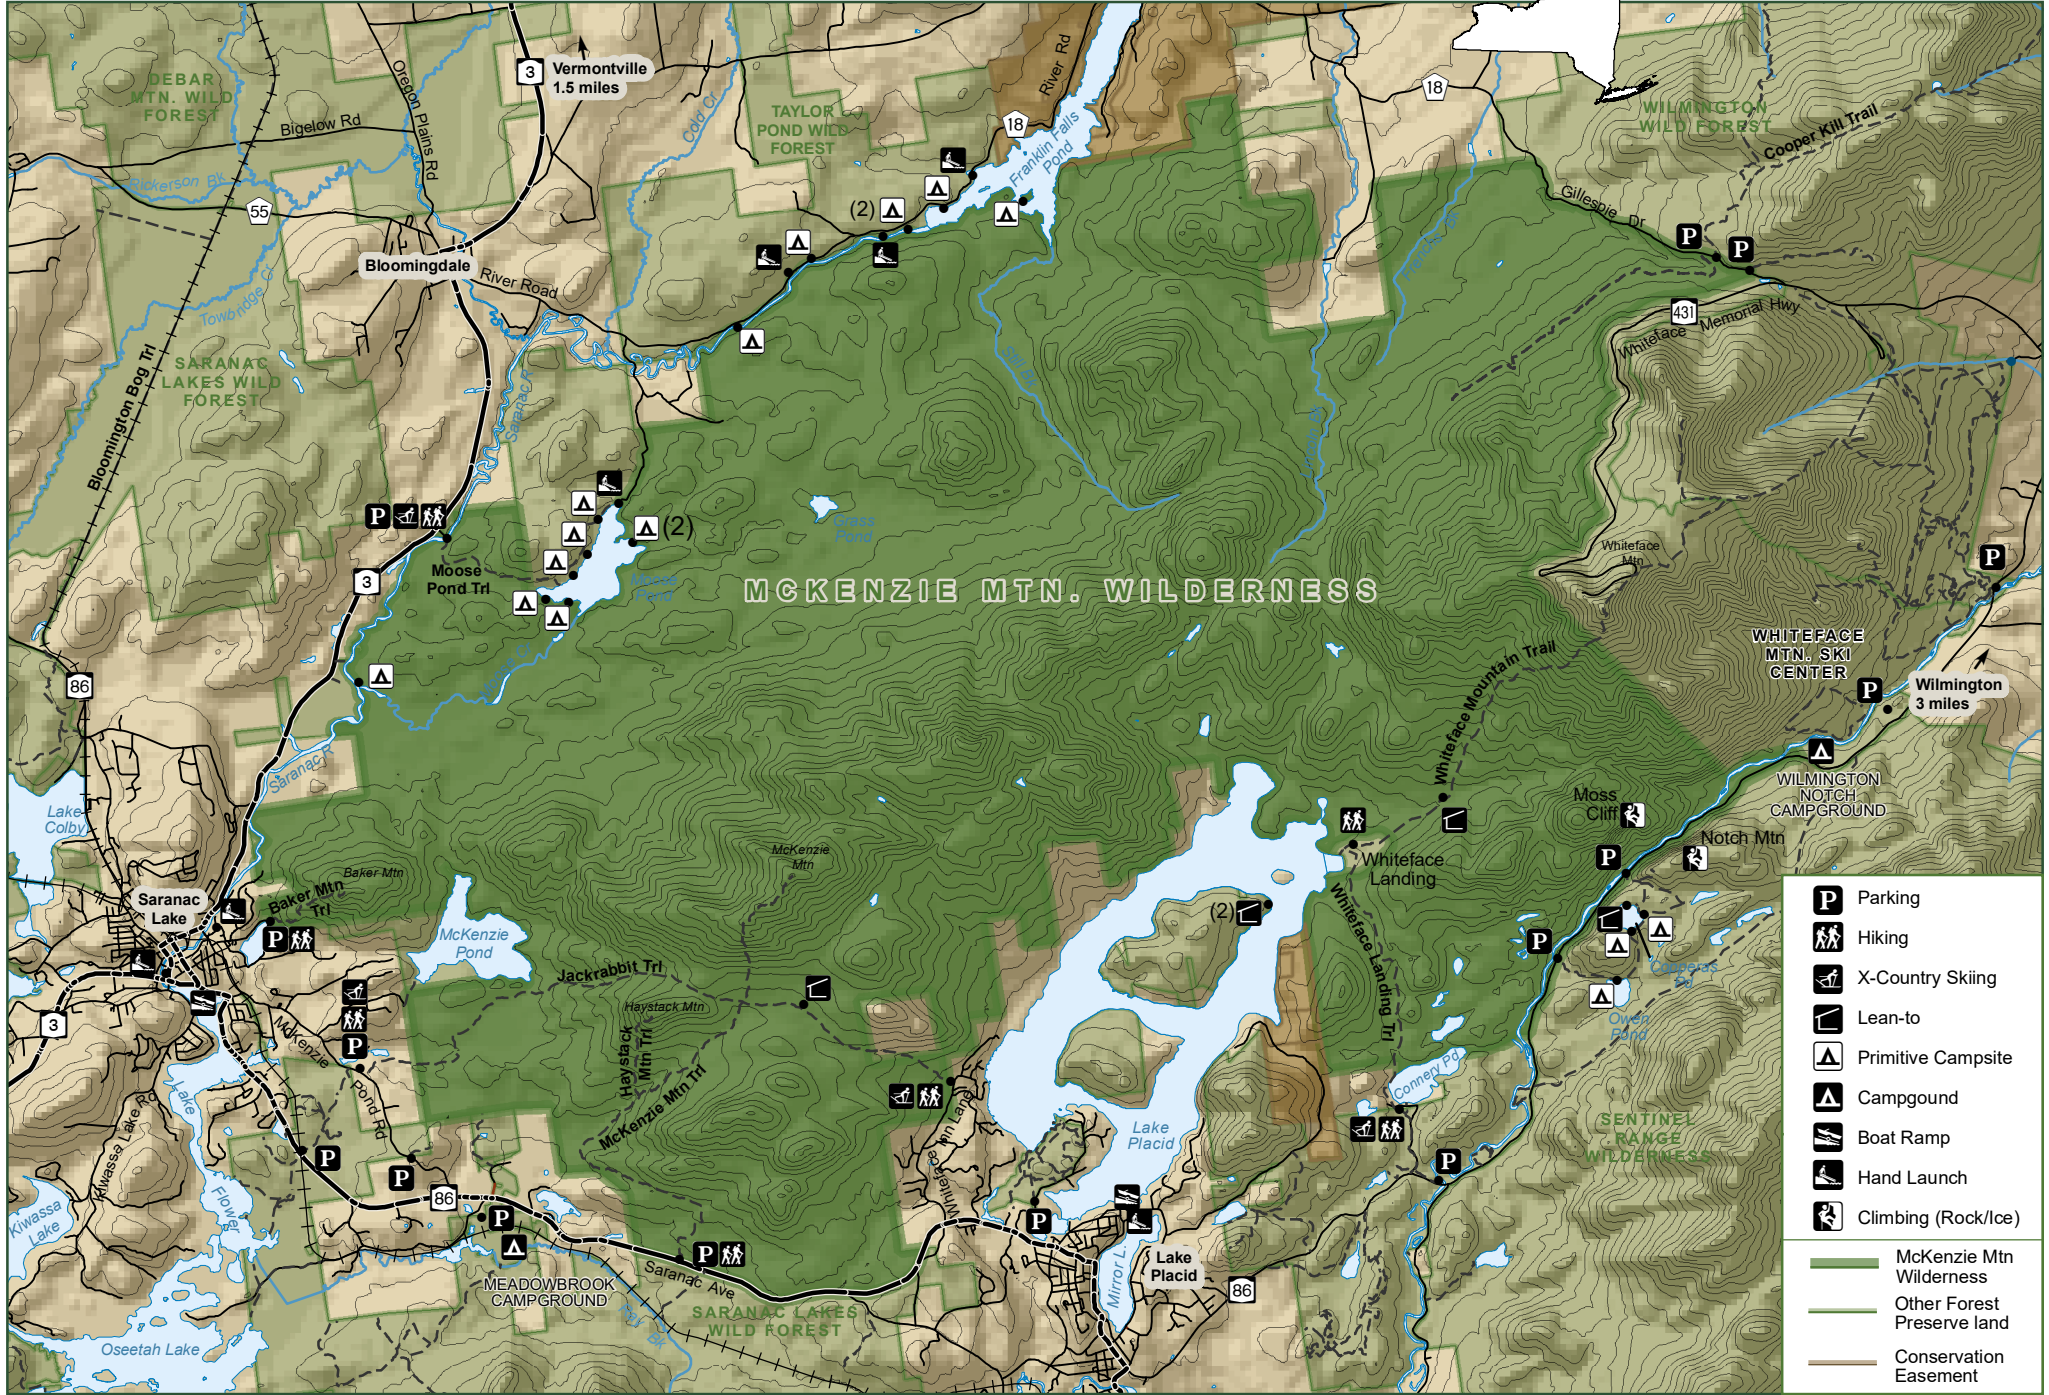

# McKenzie Mountain Wilderness

- Parking
- Hiking
- X-Country Skiing
- Lean-to
- Primitive Campsite
- Campground
- Boat Ramp
- Hand Launch
- Climbing (Rock/Ice)
- McKenzie Mtn Wilderness
- Other Forest Preserve land
- Conservation Easement