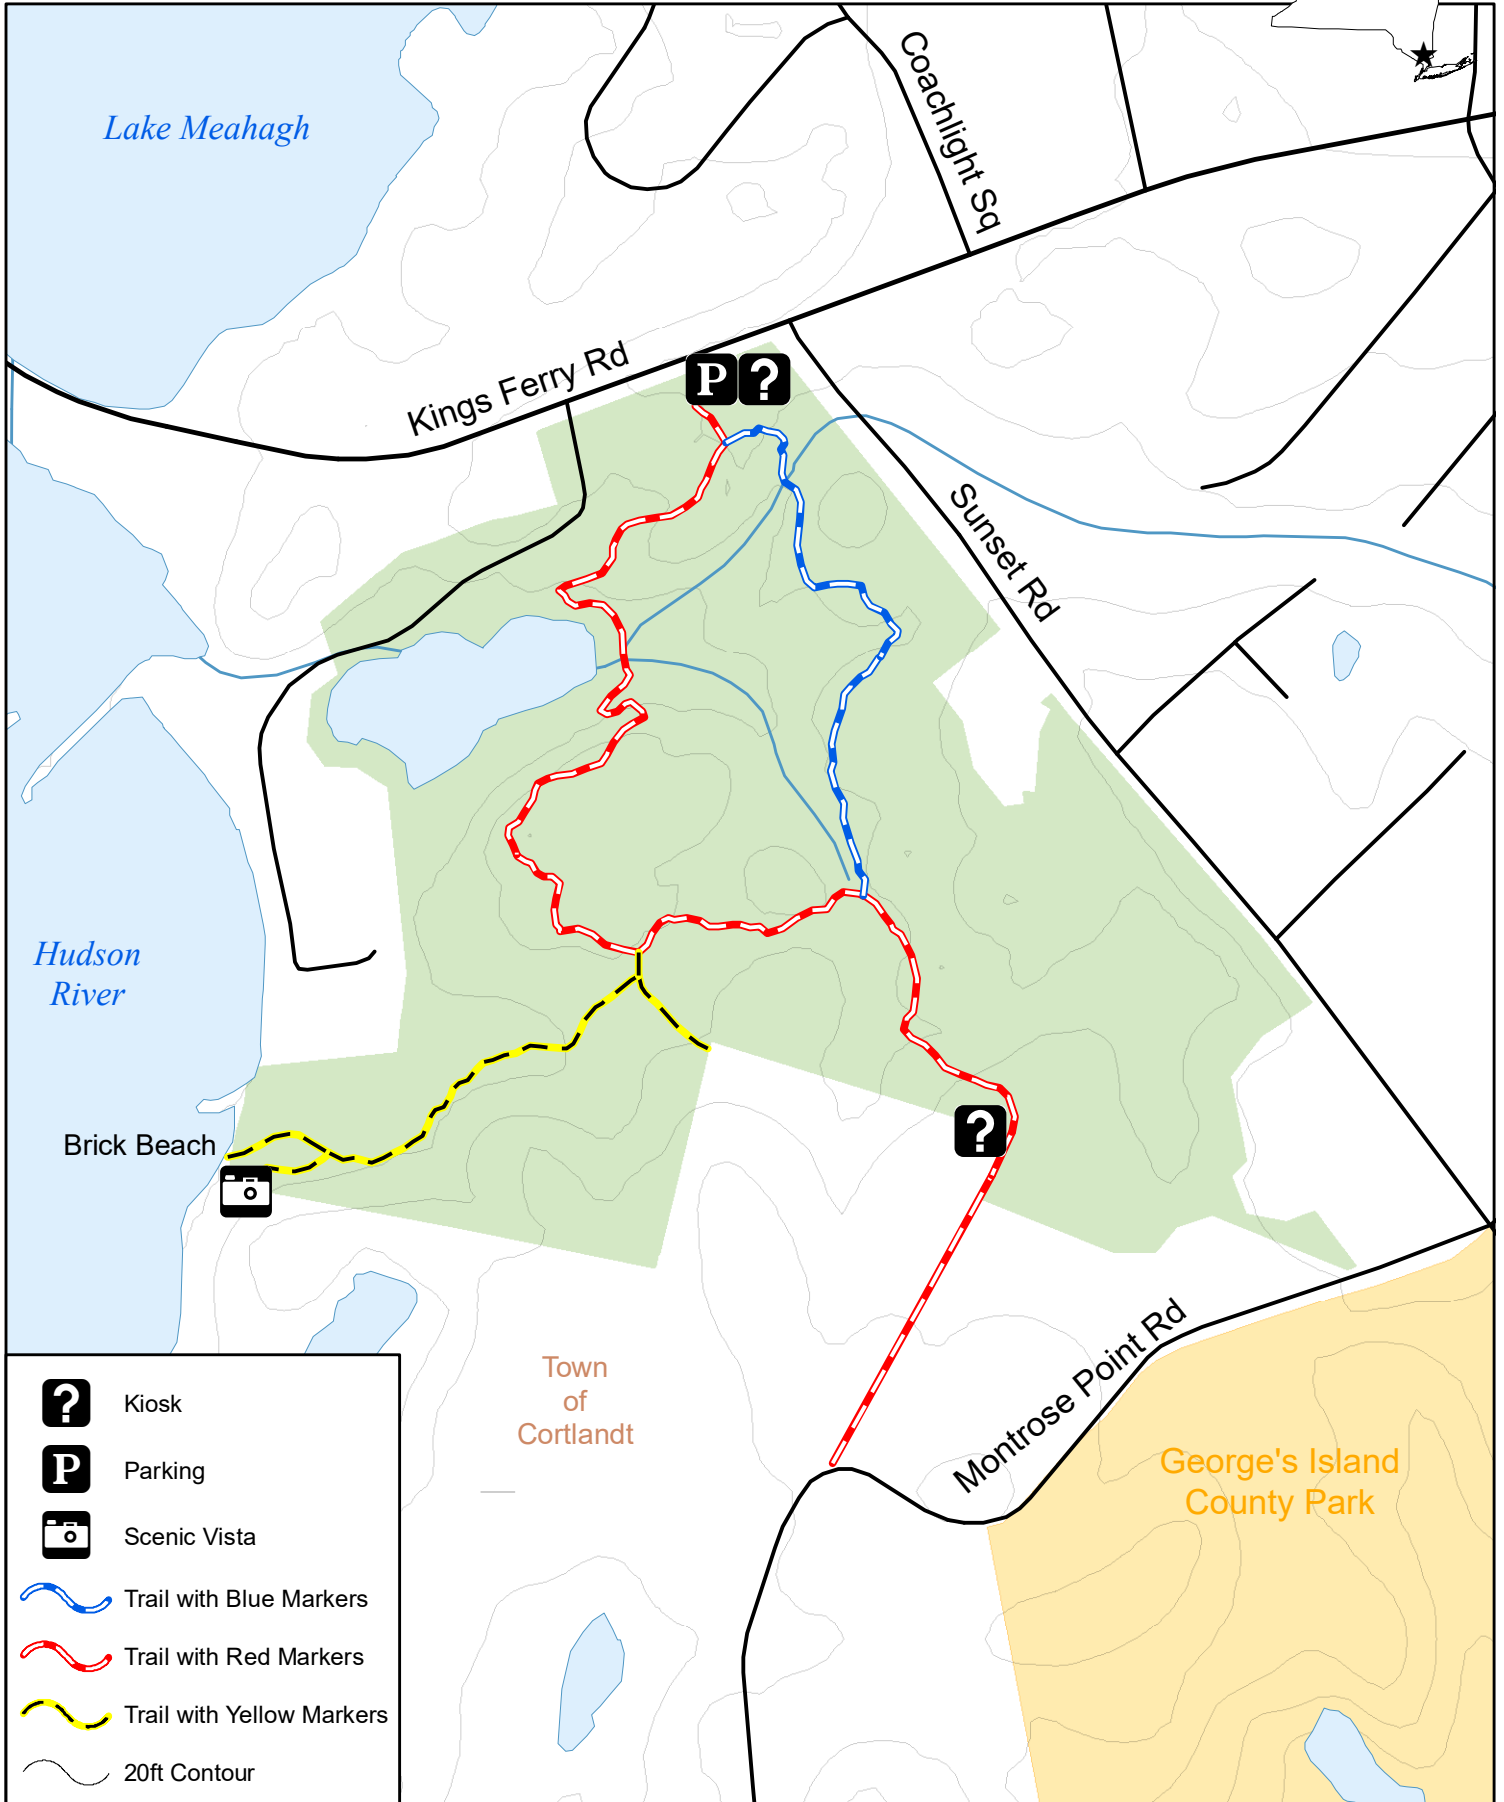

# Montrose Point State Forest

- Kiosk
- Parking
- Scenic Vista
- Trail with Blue Markers
- Trail with Red Markers
- Trail with Yellow Markers
- 20ft Contour