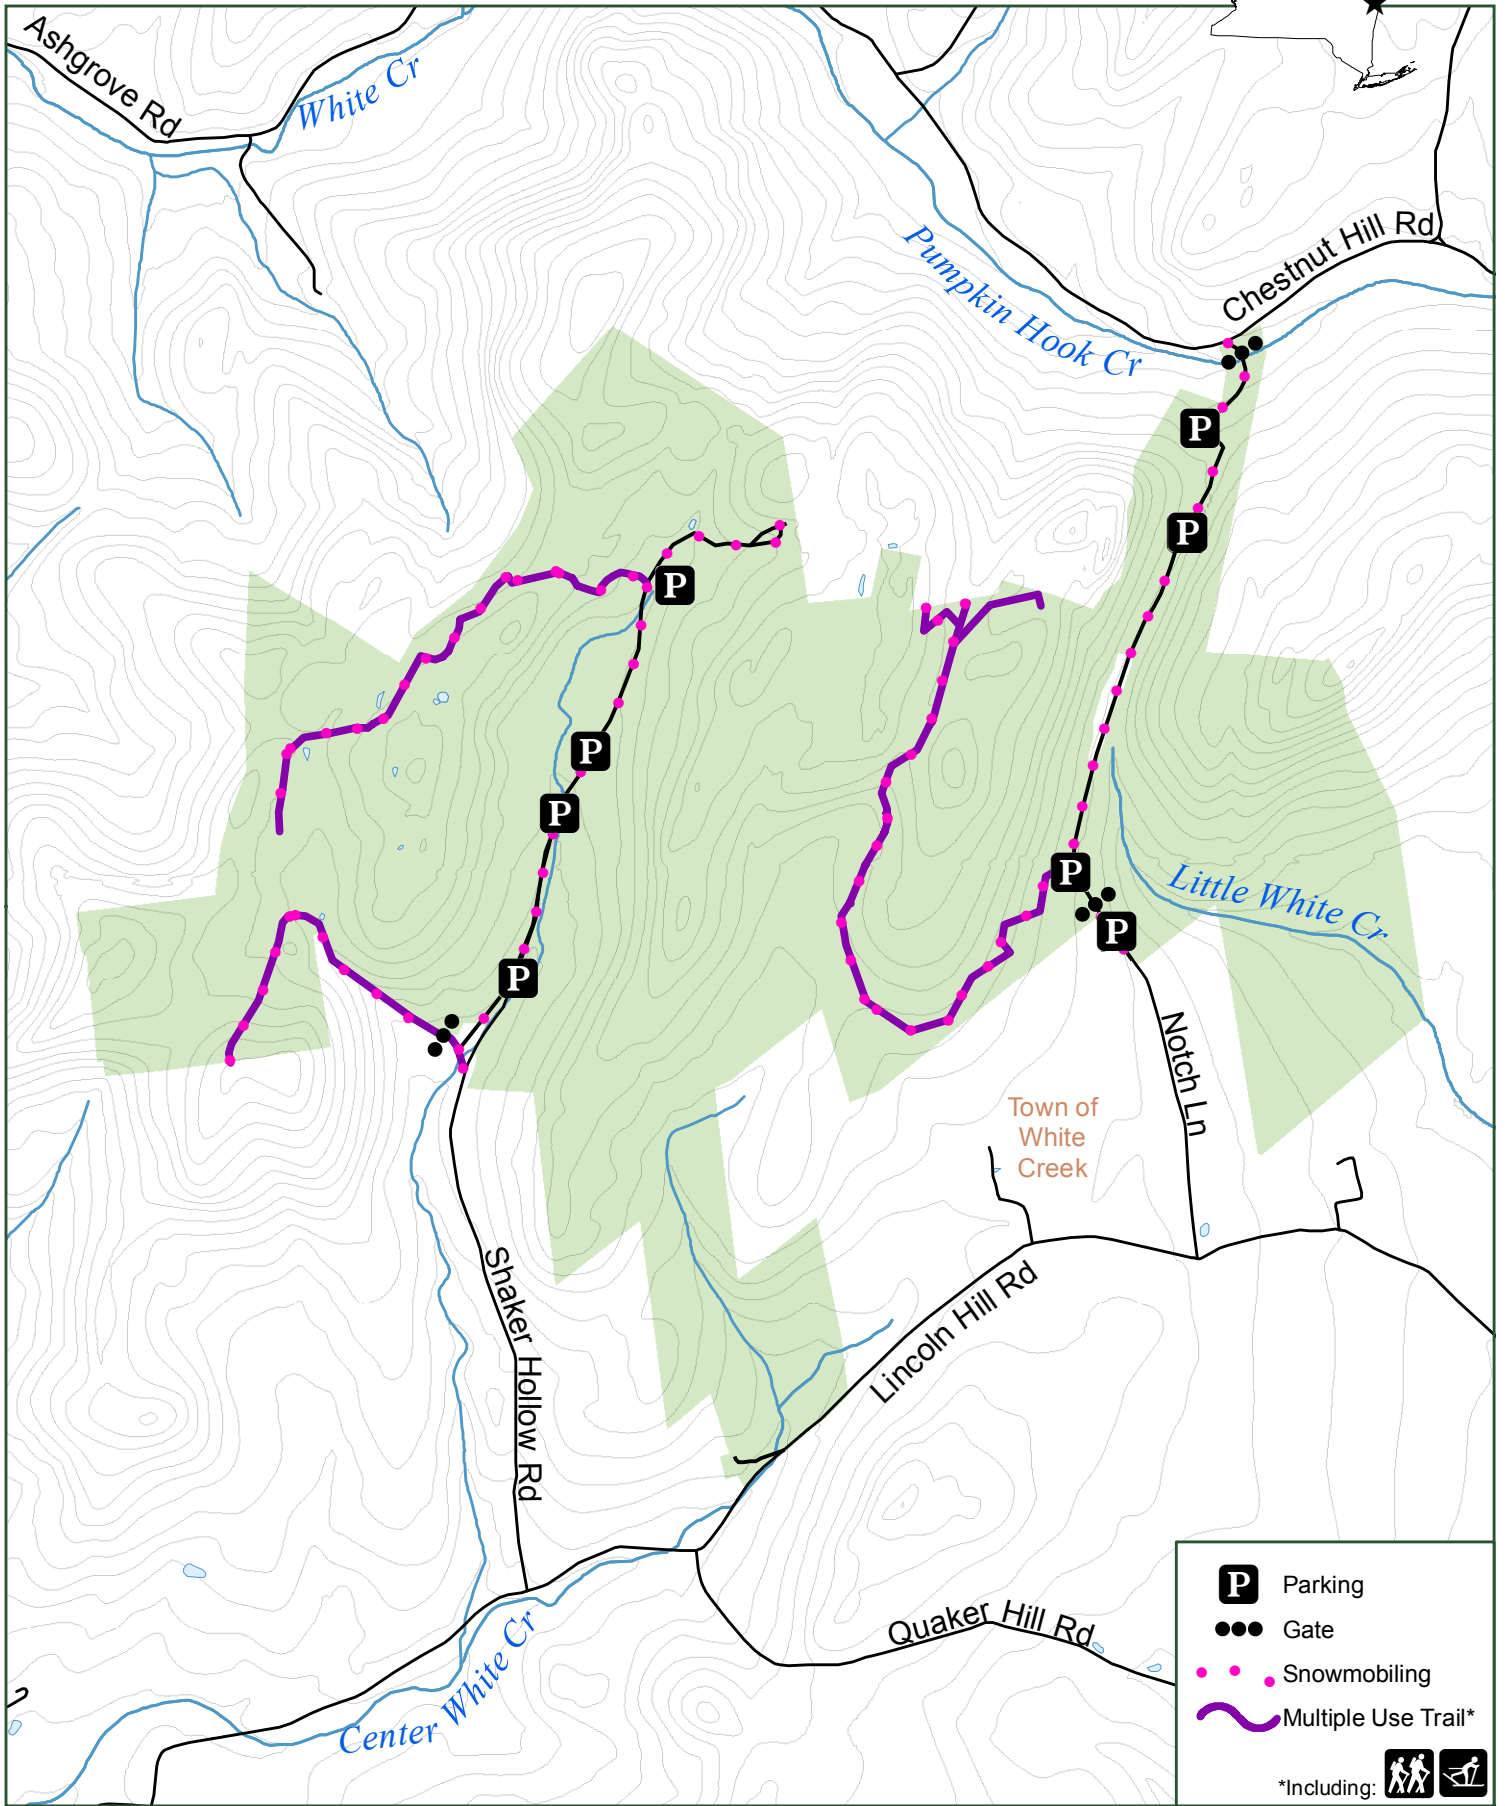

Mount Tom State Forest

- P** Parking
- Gate
- Snowmobiling
- ~~~~~ Multiple Use Trail*

*Including:  

Washington County