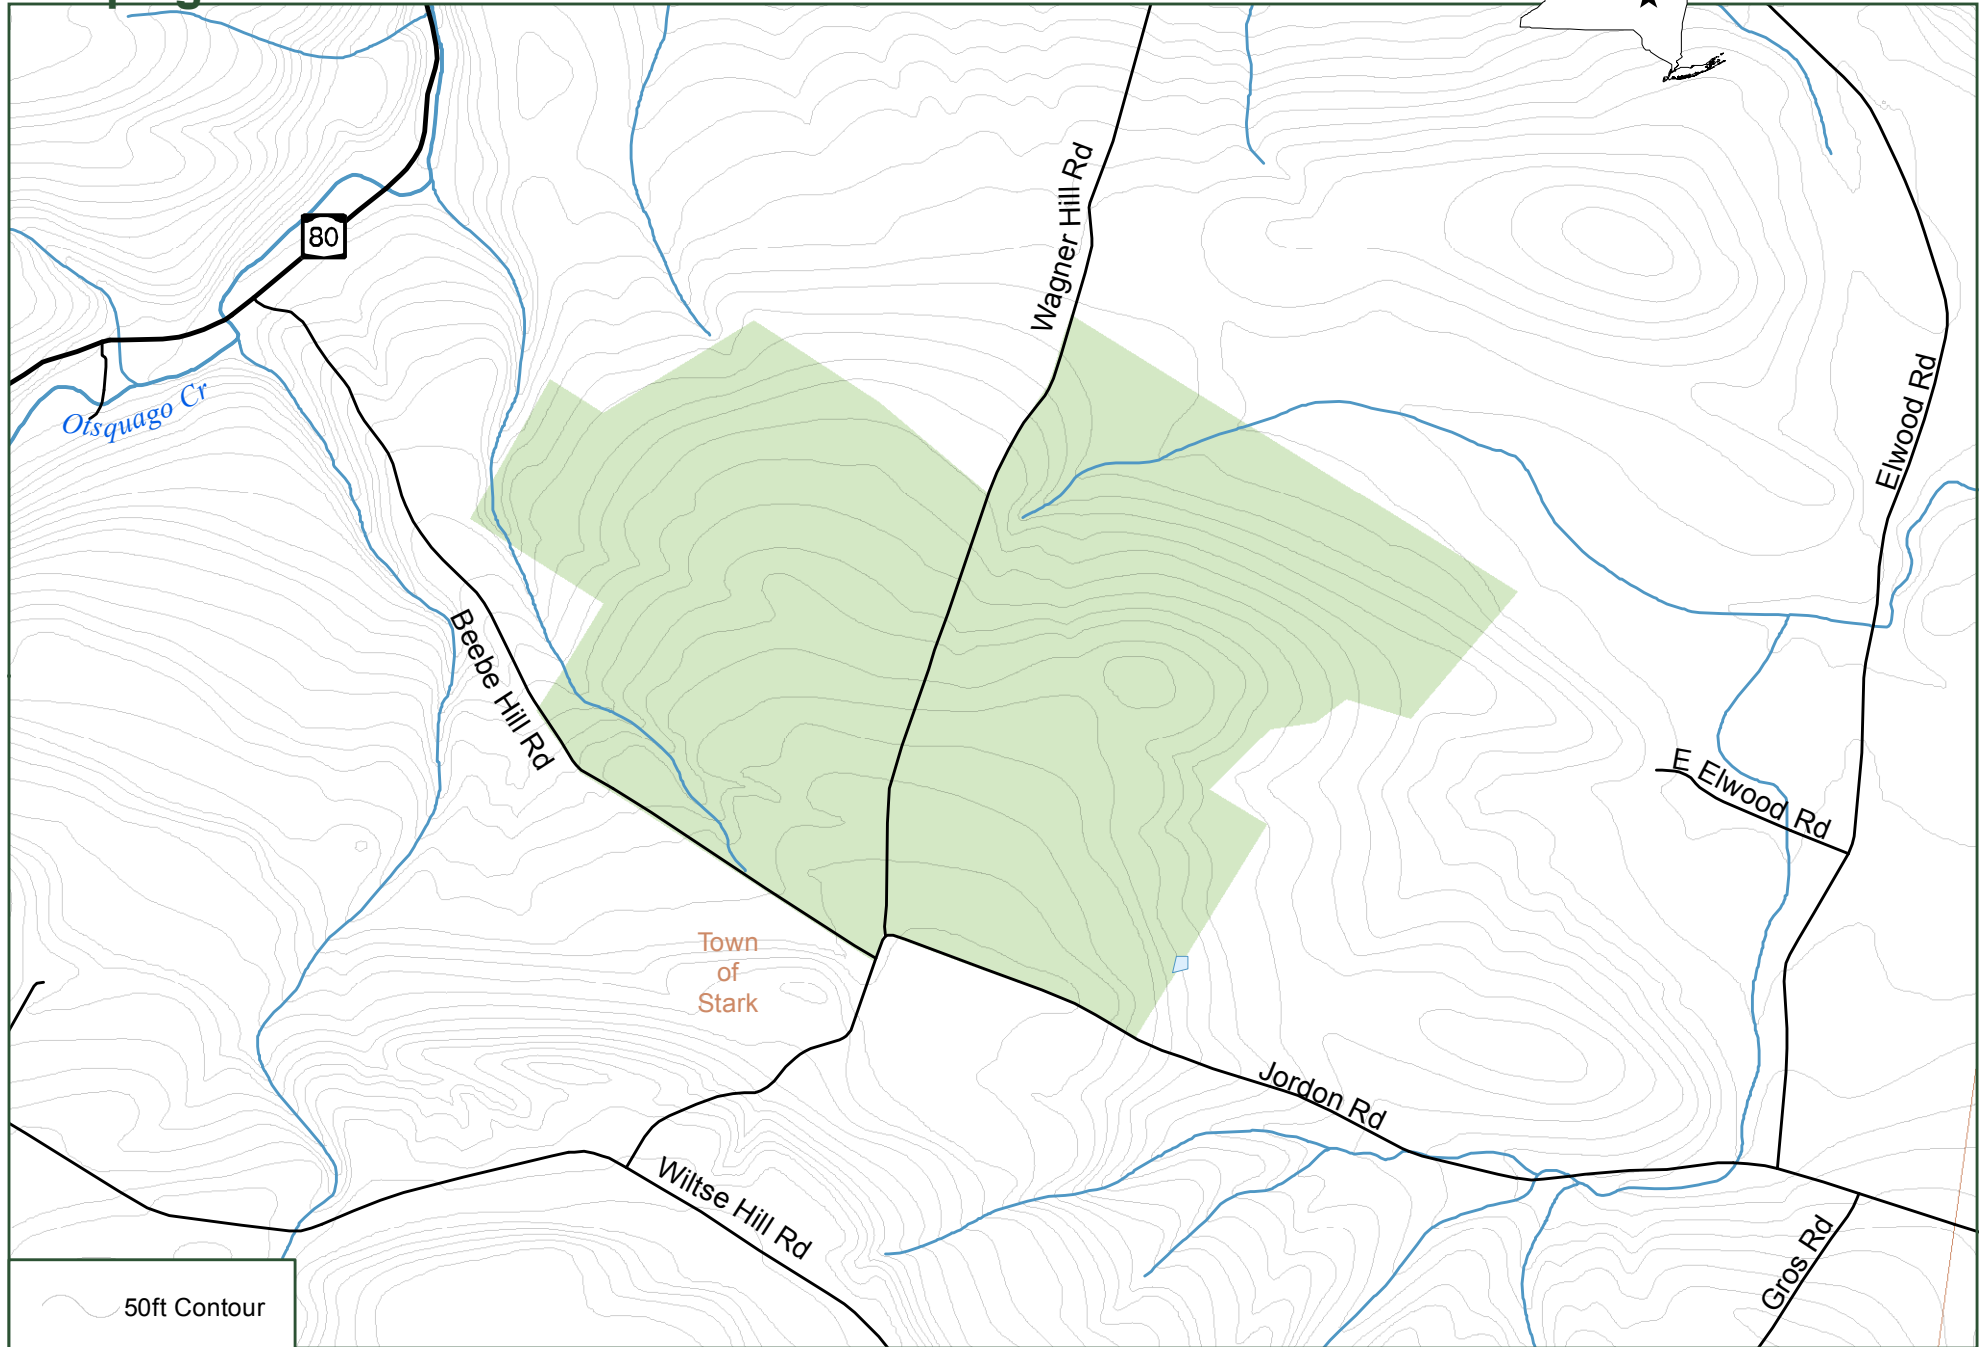

Otsquago State Forest

50ft Contour