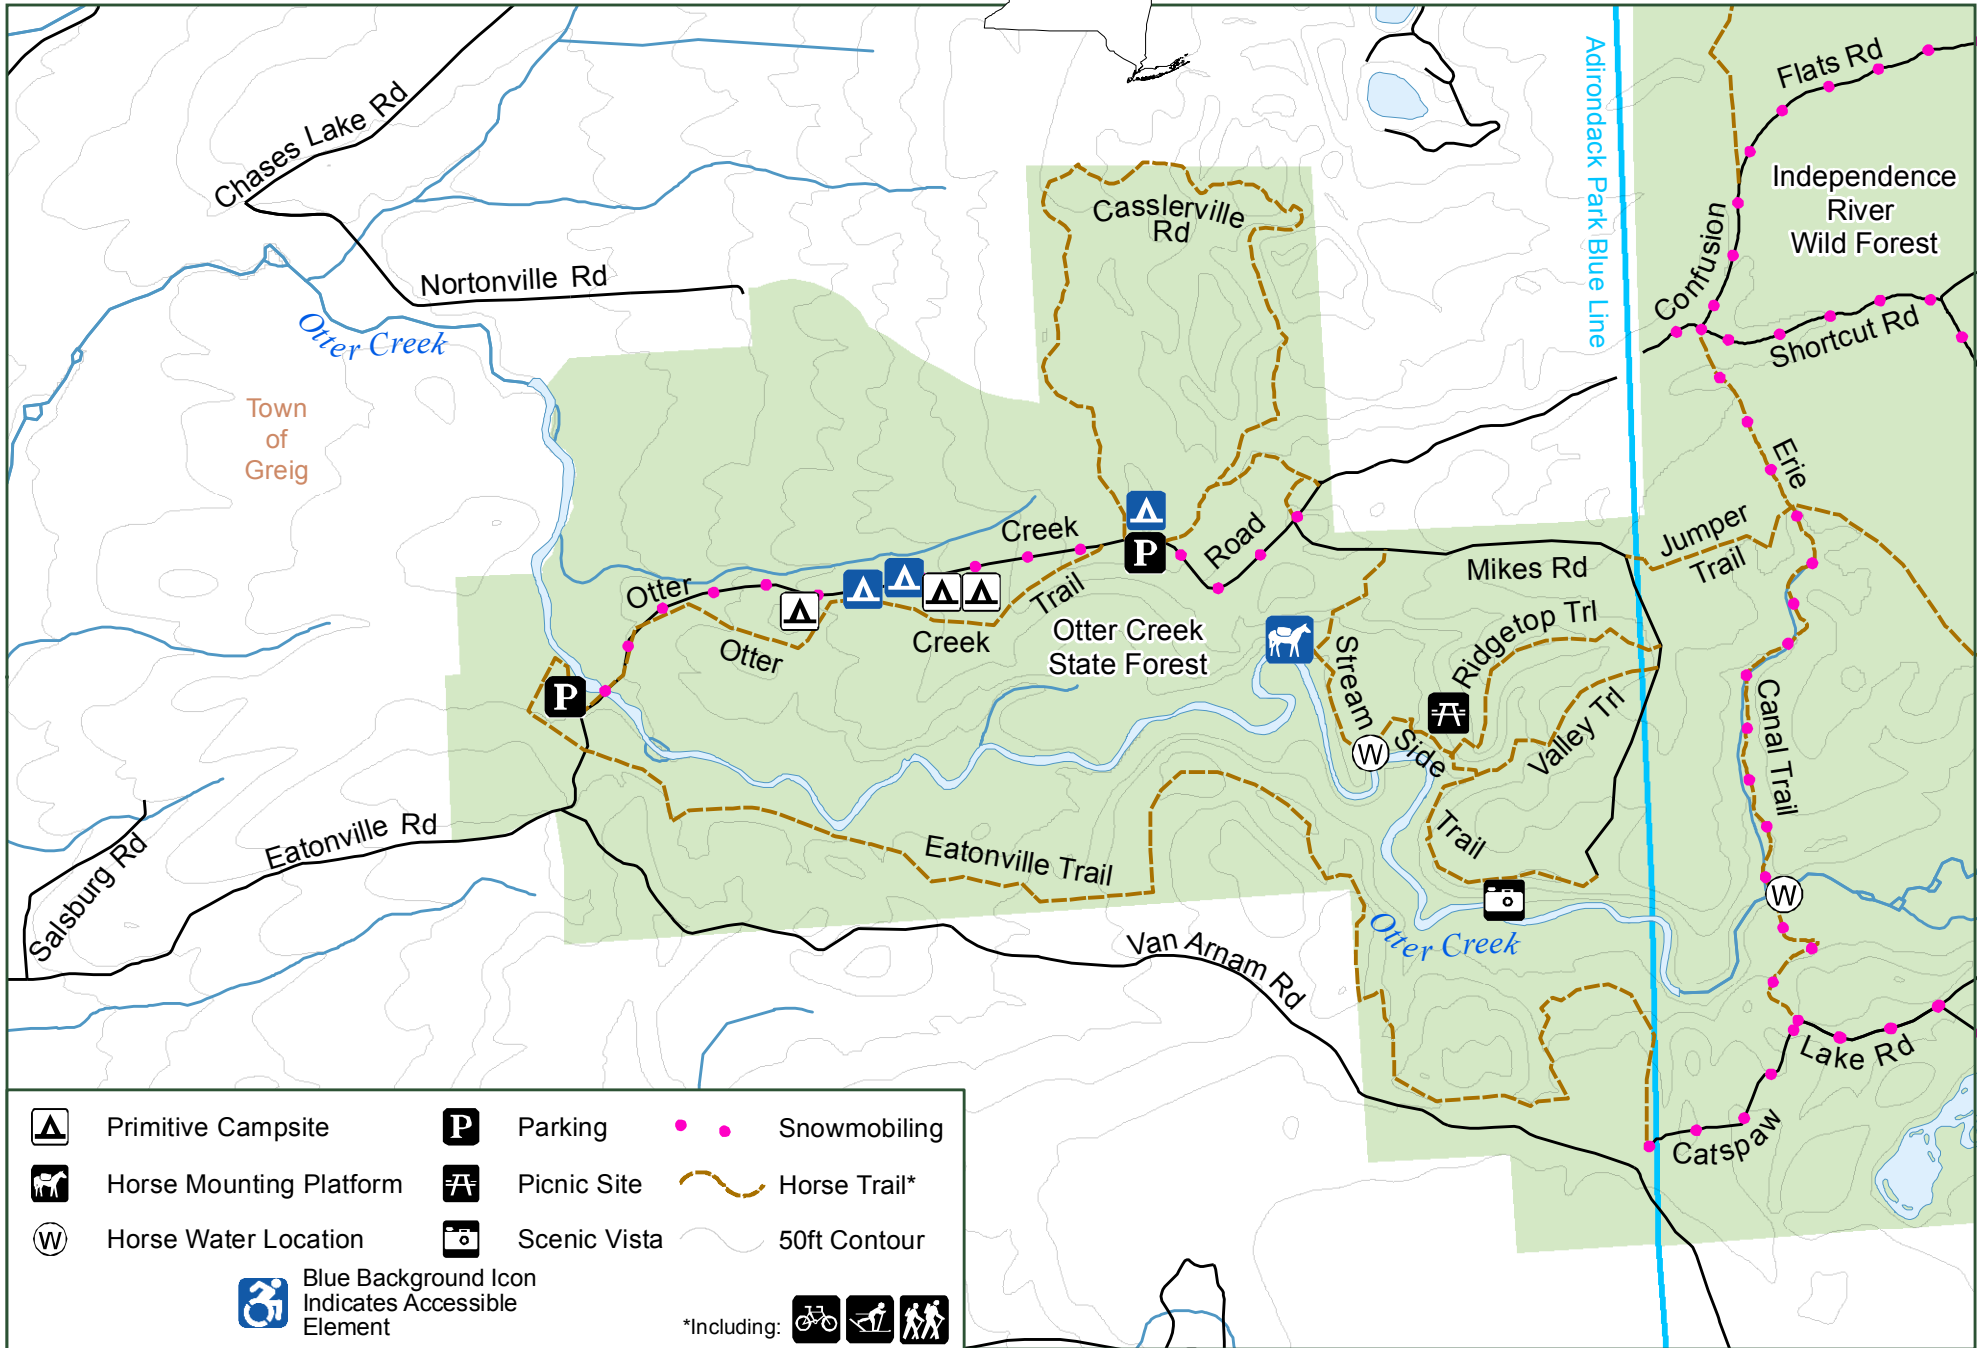

Otter Creek State Forest

Department of
Environmental
Conservation

Lewis County