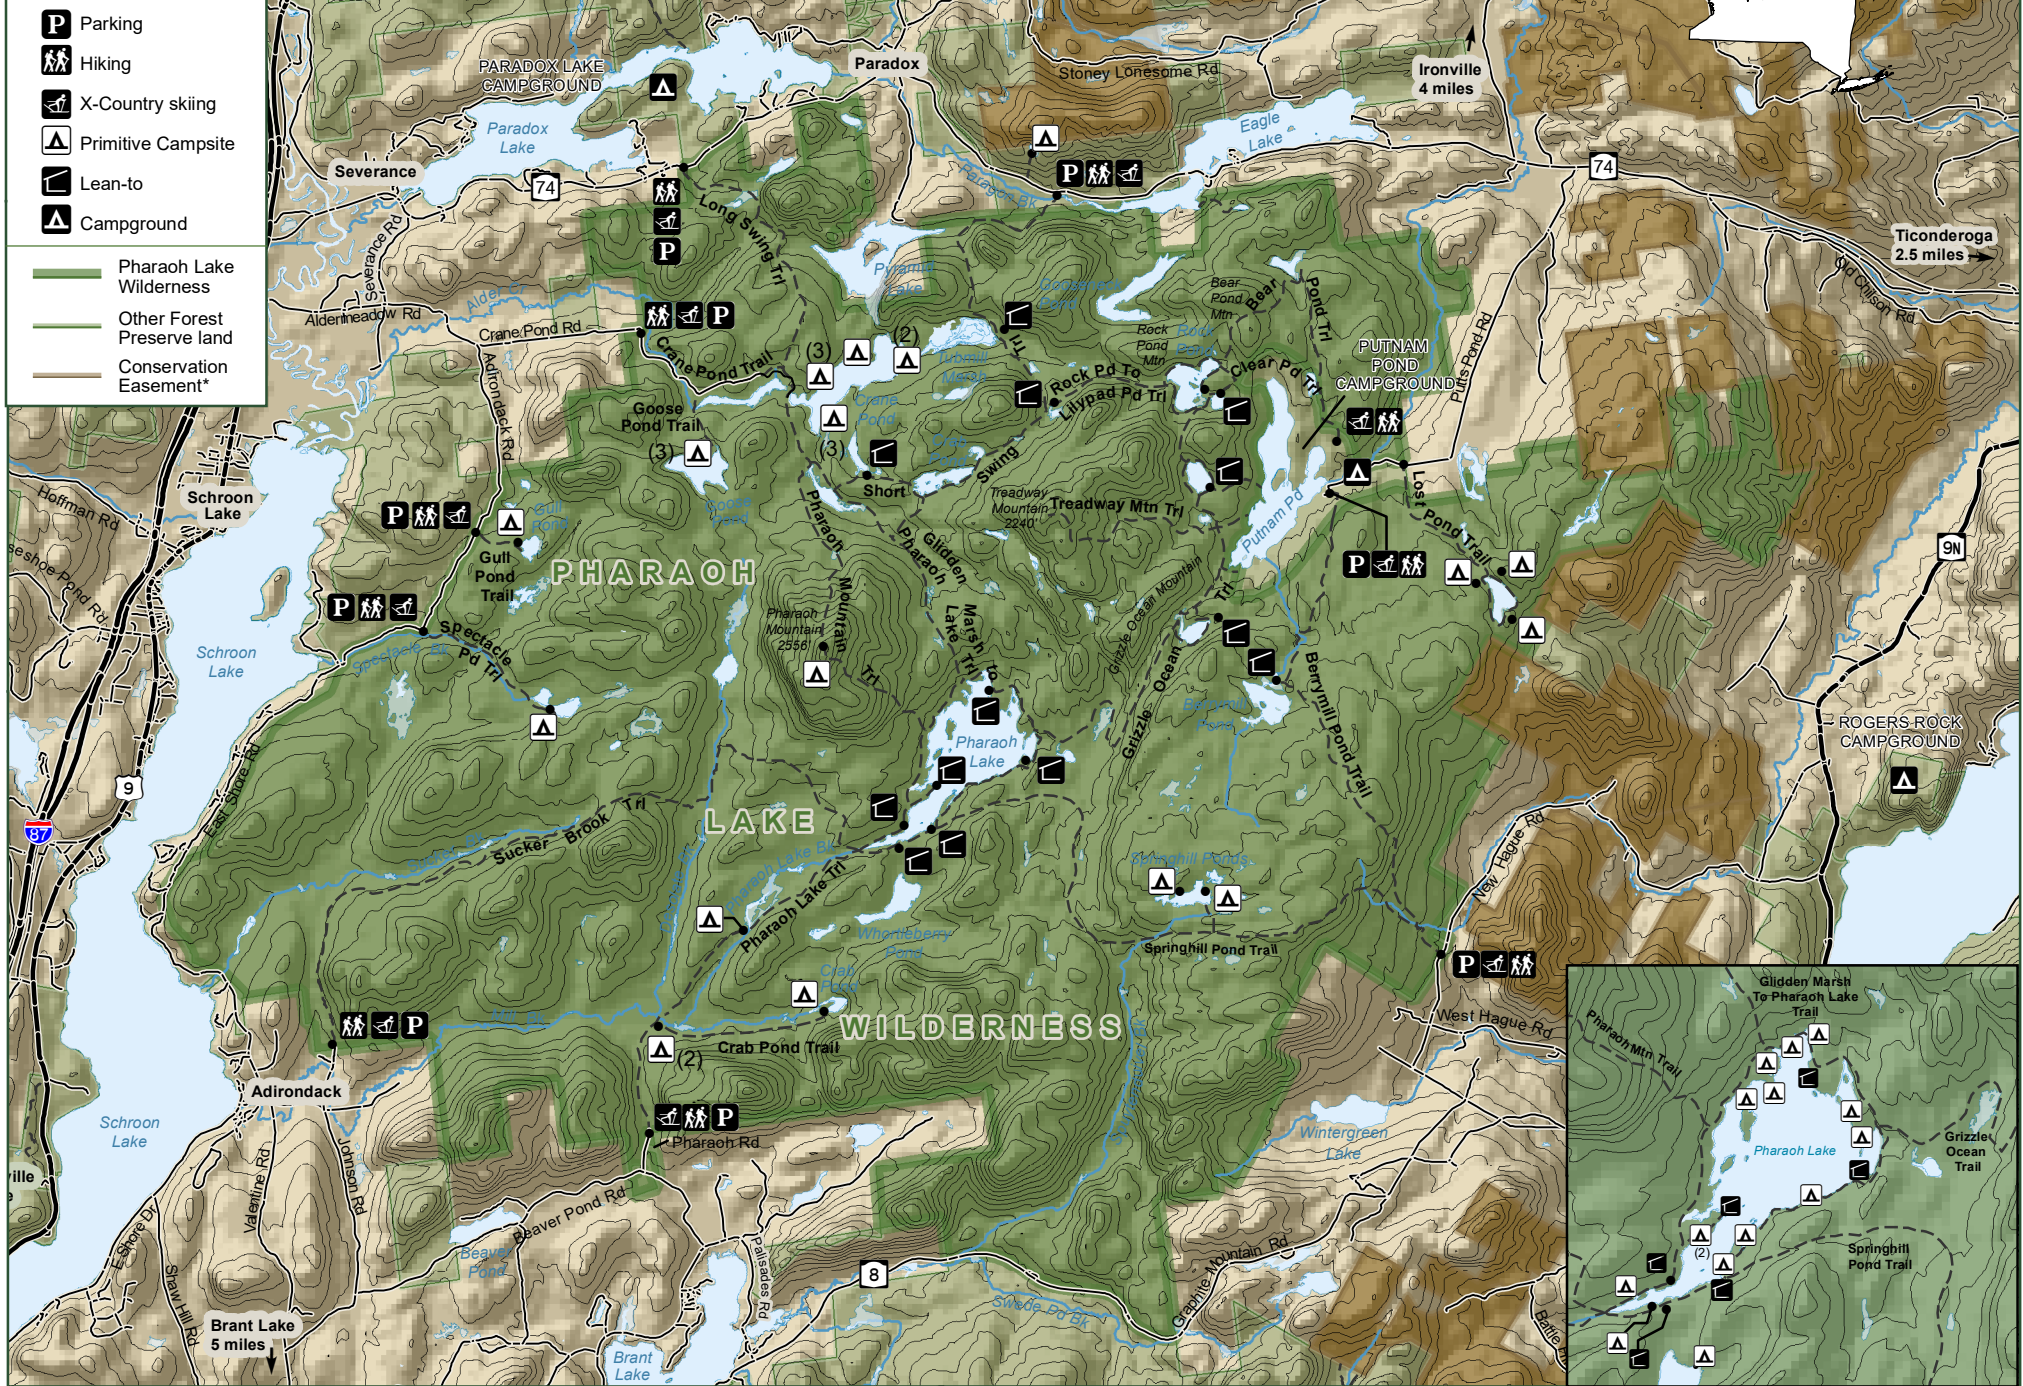

Pharaoh Lake Wilderness

- Parking
- Hiking
- X-Country skiing
- Primitive Campsite
- Lean-to
- Campground

- Pharaoh Lake Wilderness
- Other Forest Preserve land
- Conservation Easement*

* No Public Access on easement lands