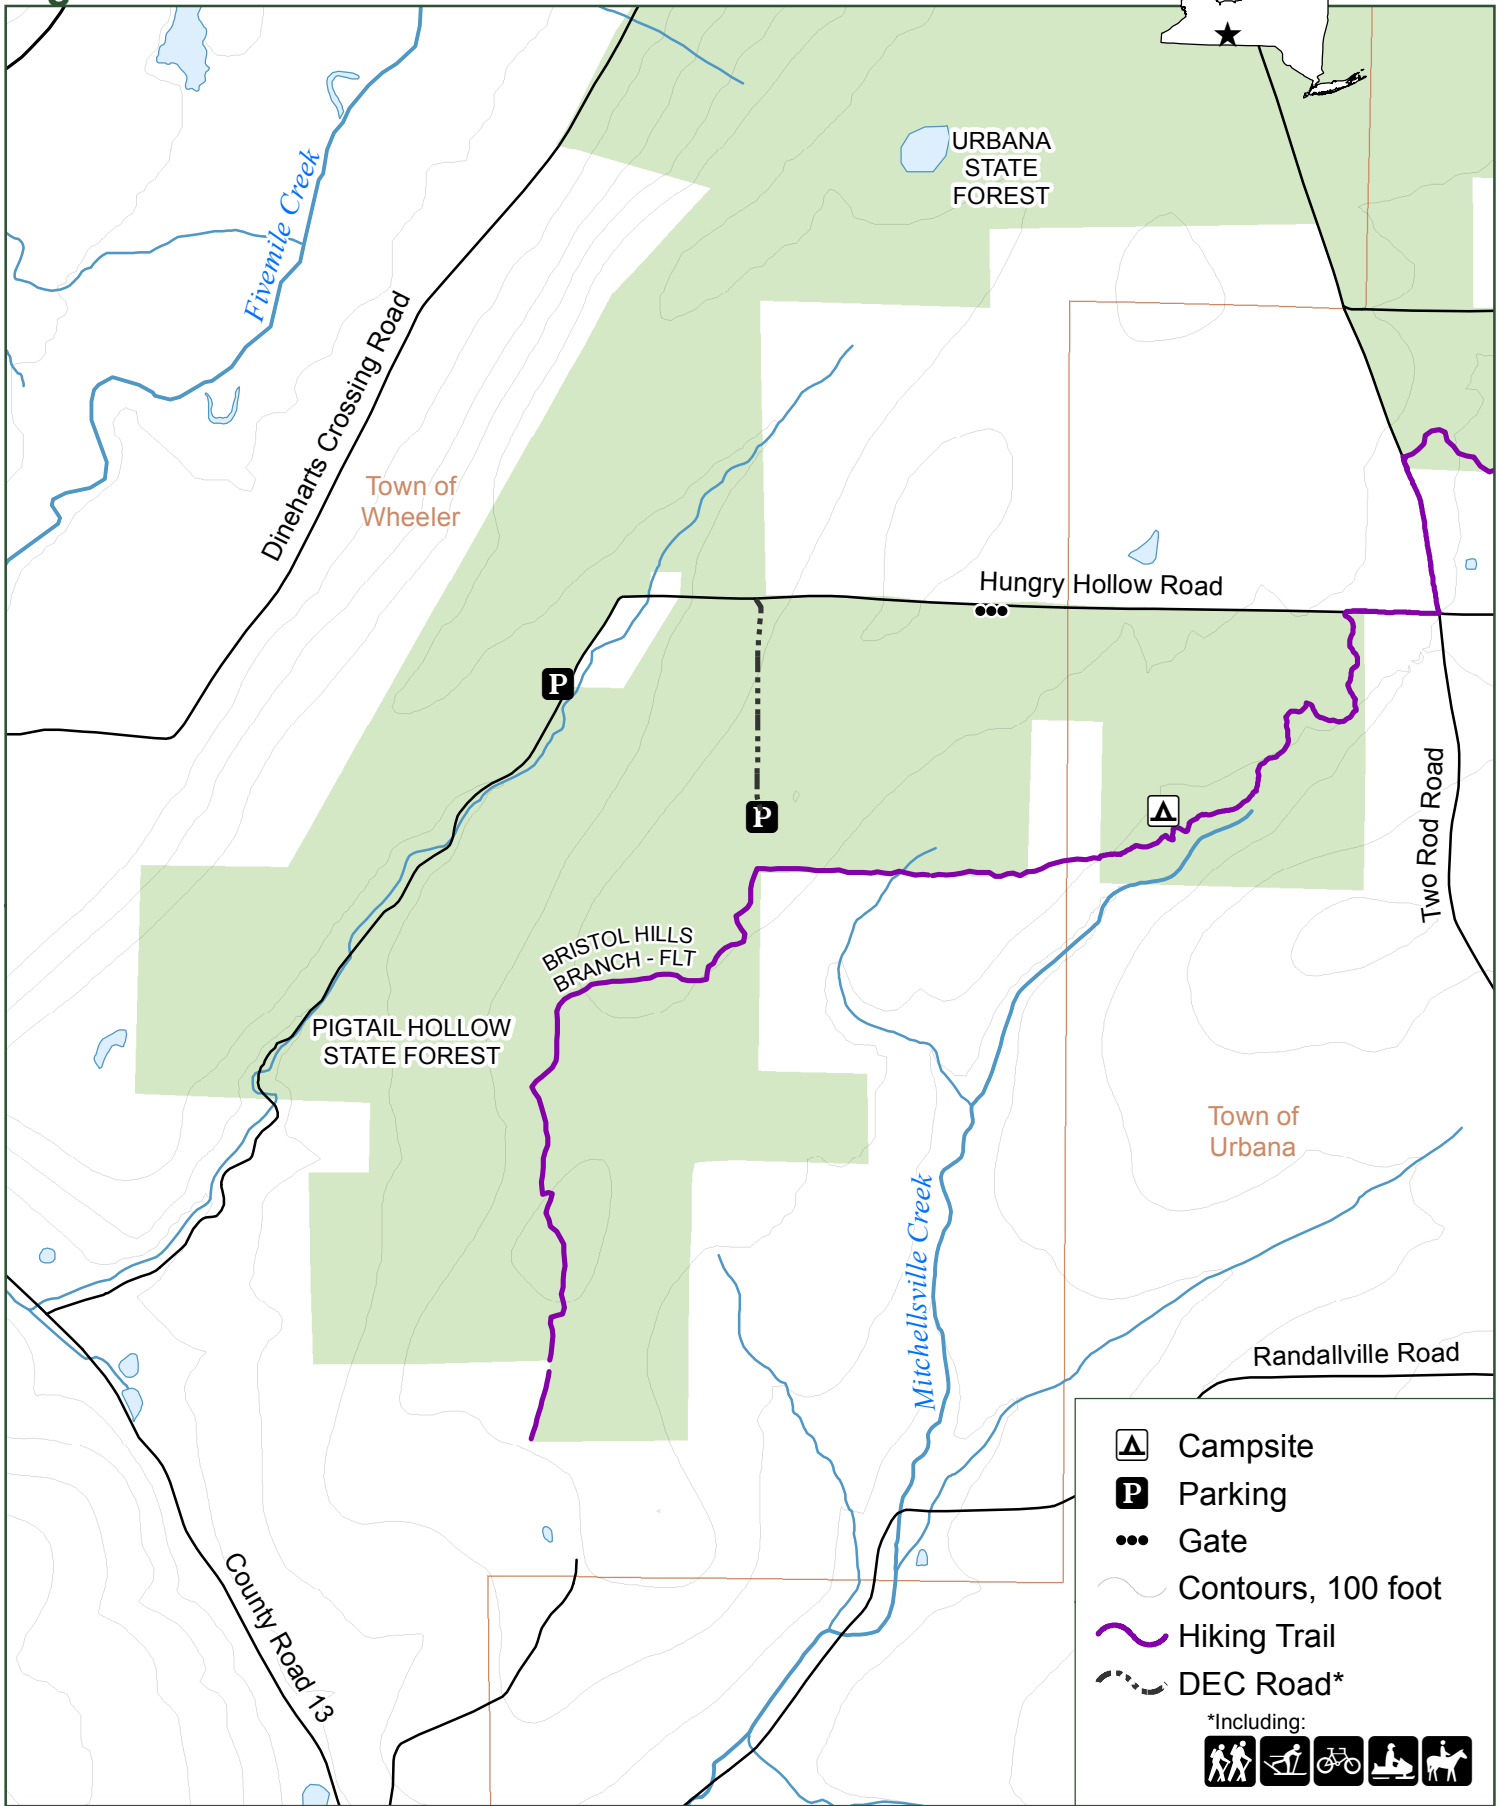

Pigtail Hollow State Forest

 Campsite
 Parking
 Gate
 Contours, 100 foot
 Hiking Trail
 DEC Road*
 *Including:
