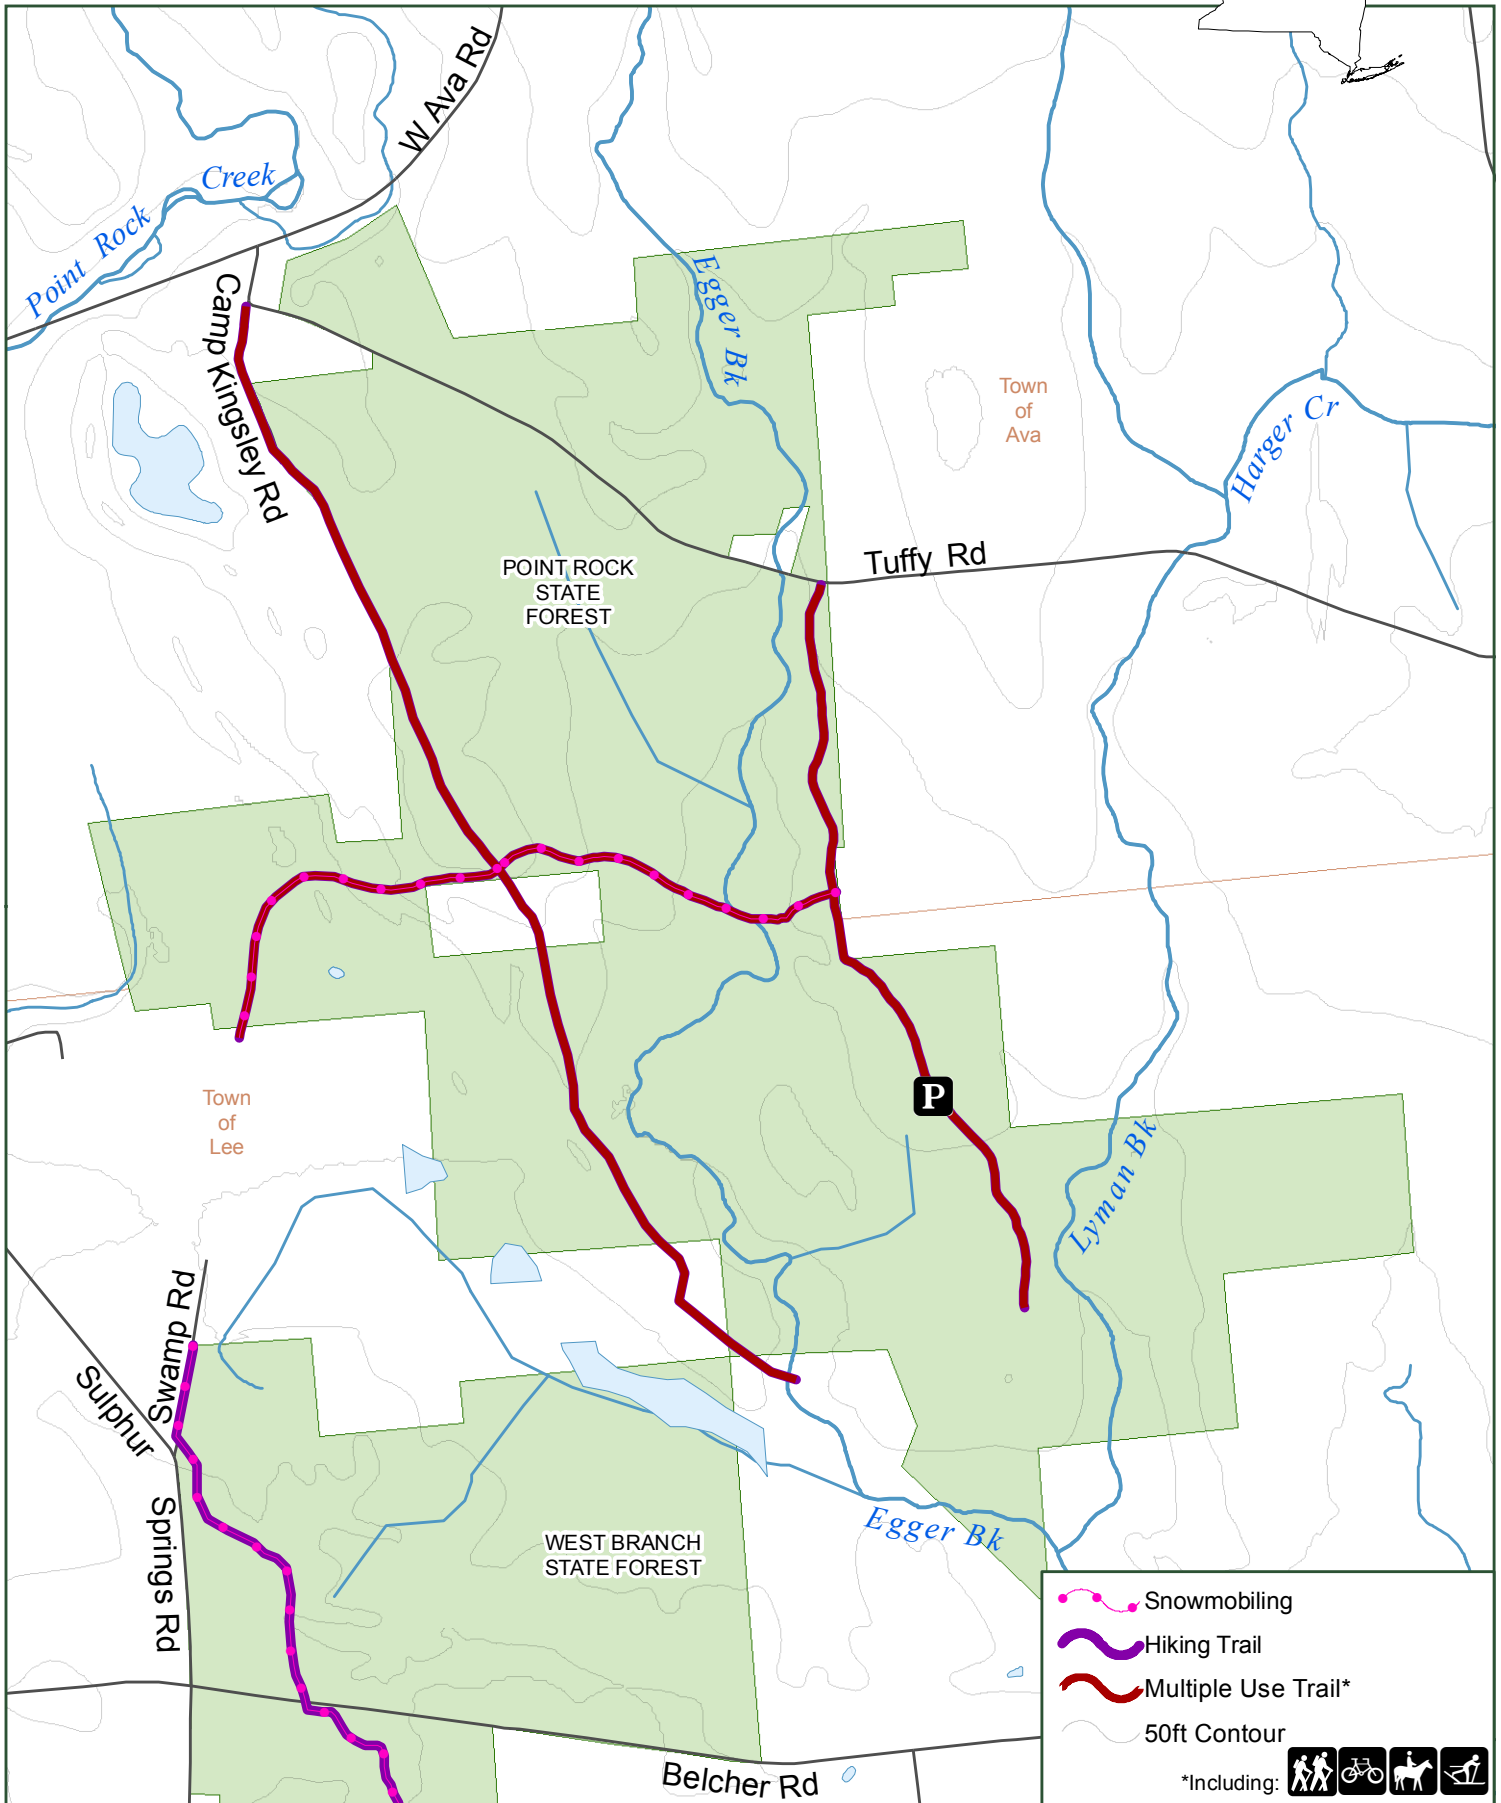

# Point Rock State Forest

Department of  
Environmental  
Conservation

0 0.125 0.25 0.5  
Miles

Oneida County