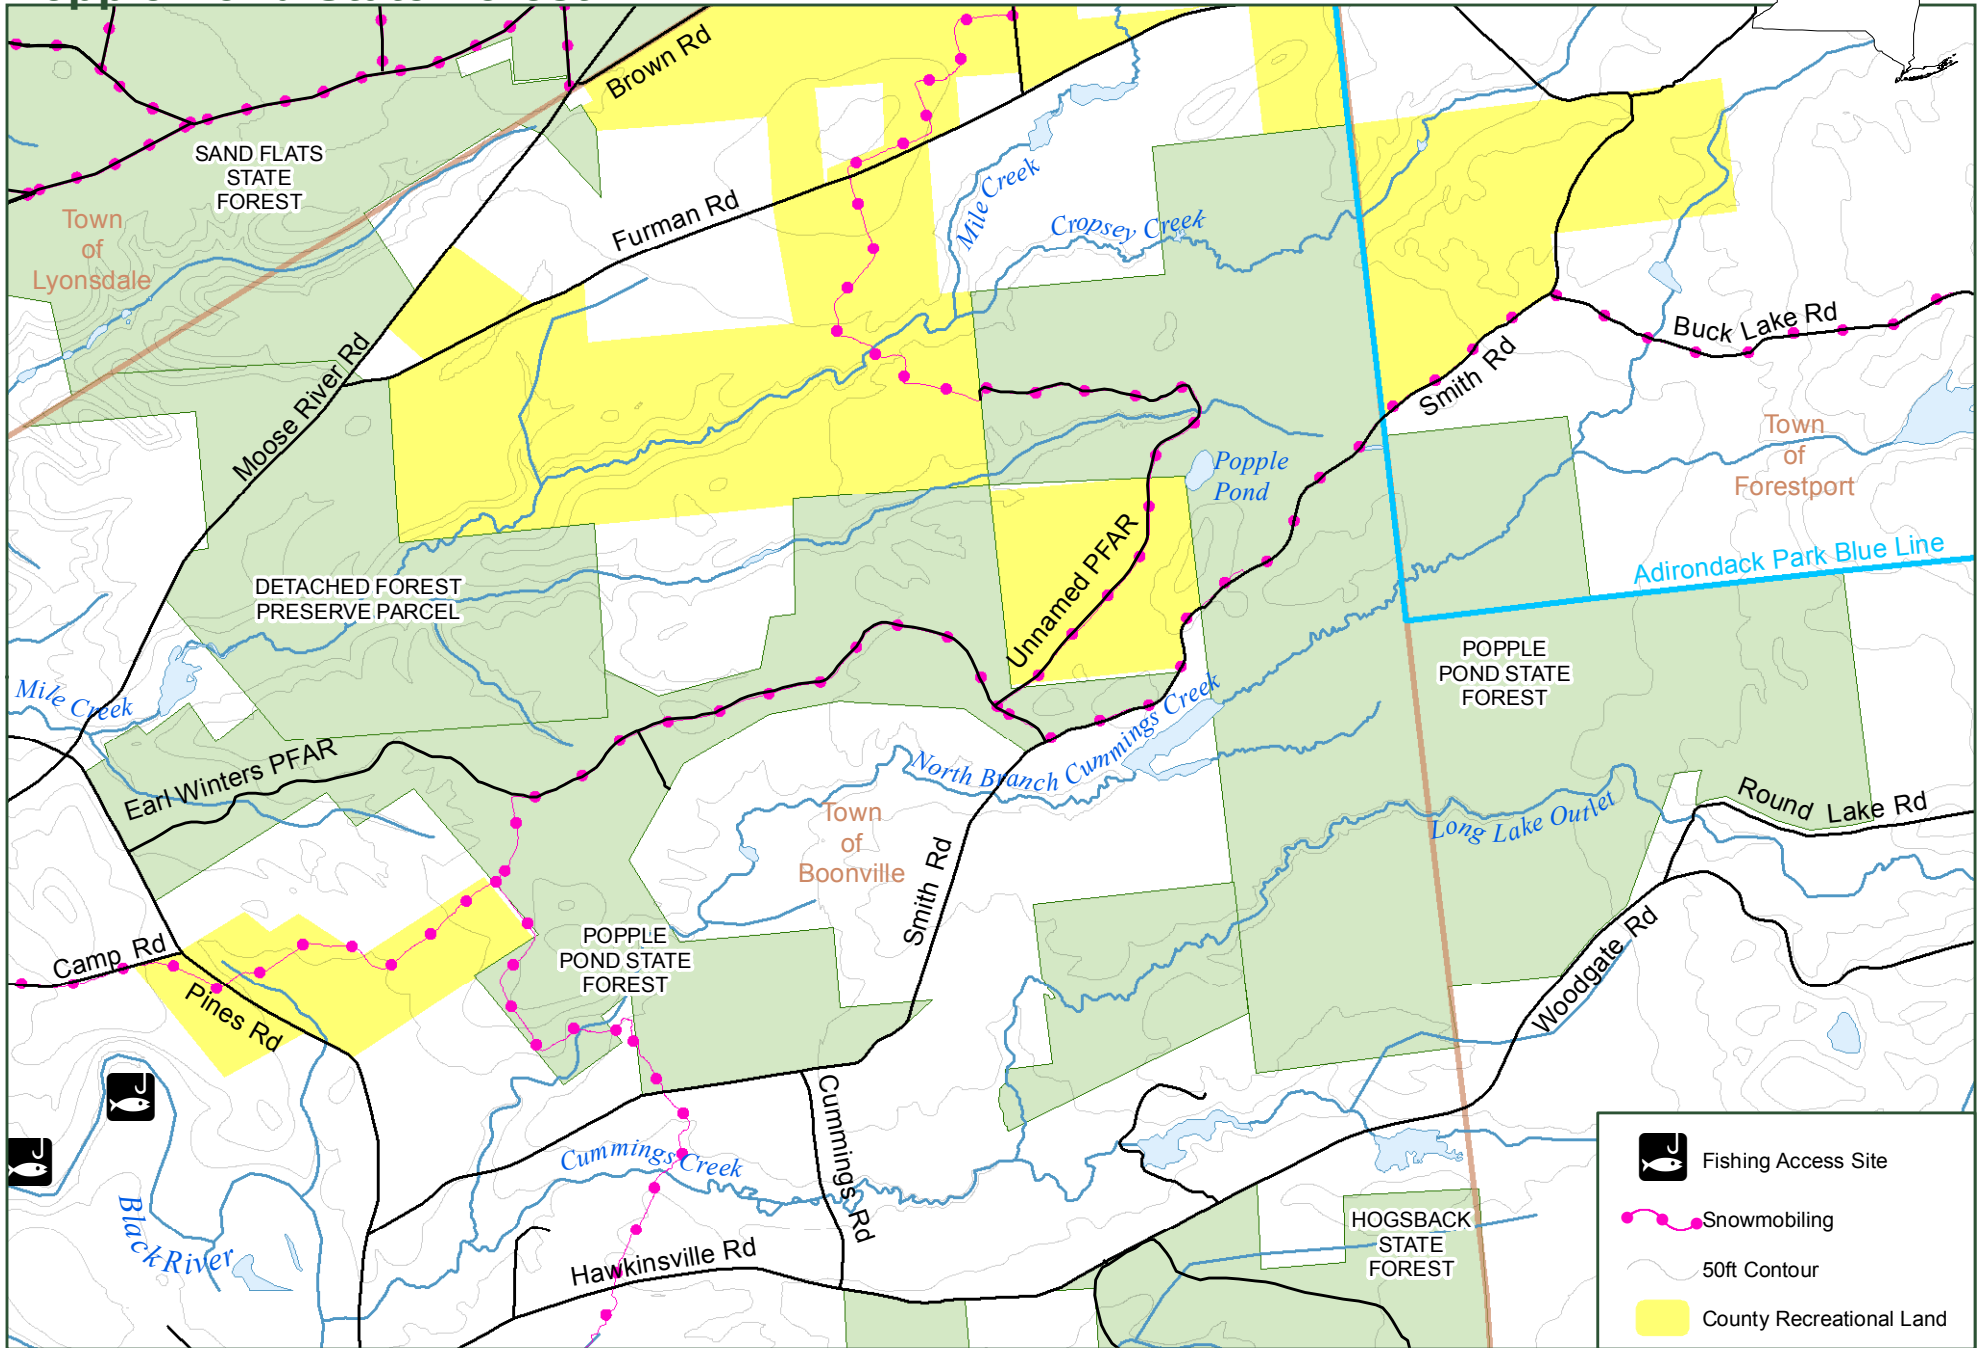

Popple Pond State Forest

Department of
Environmental
Conservation

Oneida County