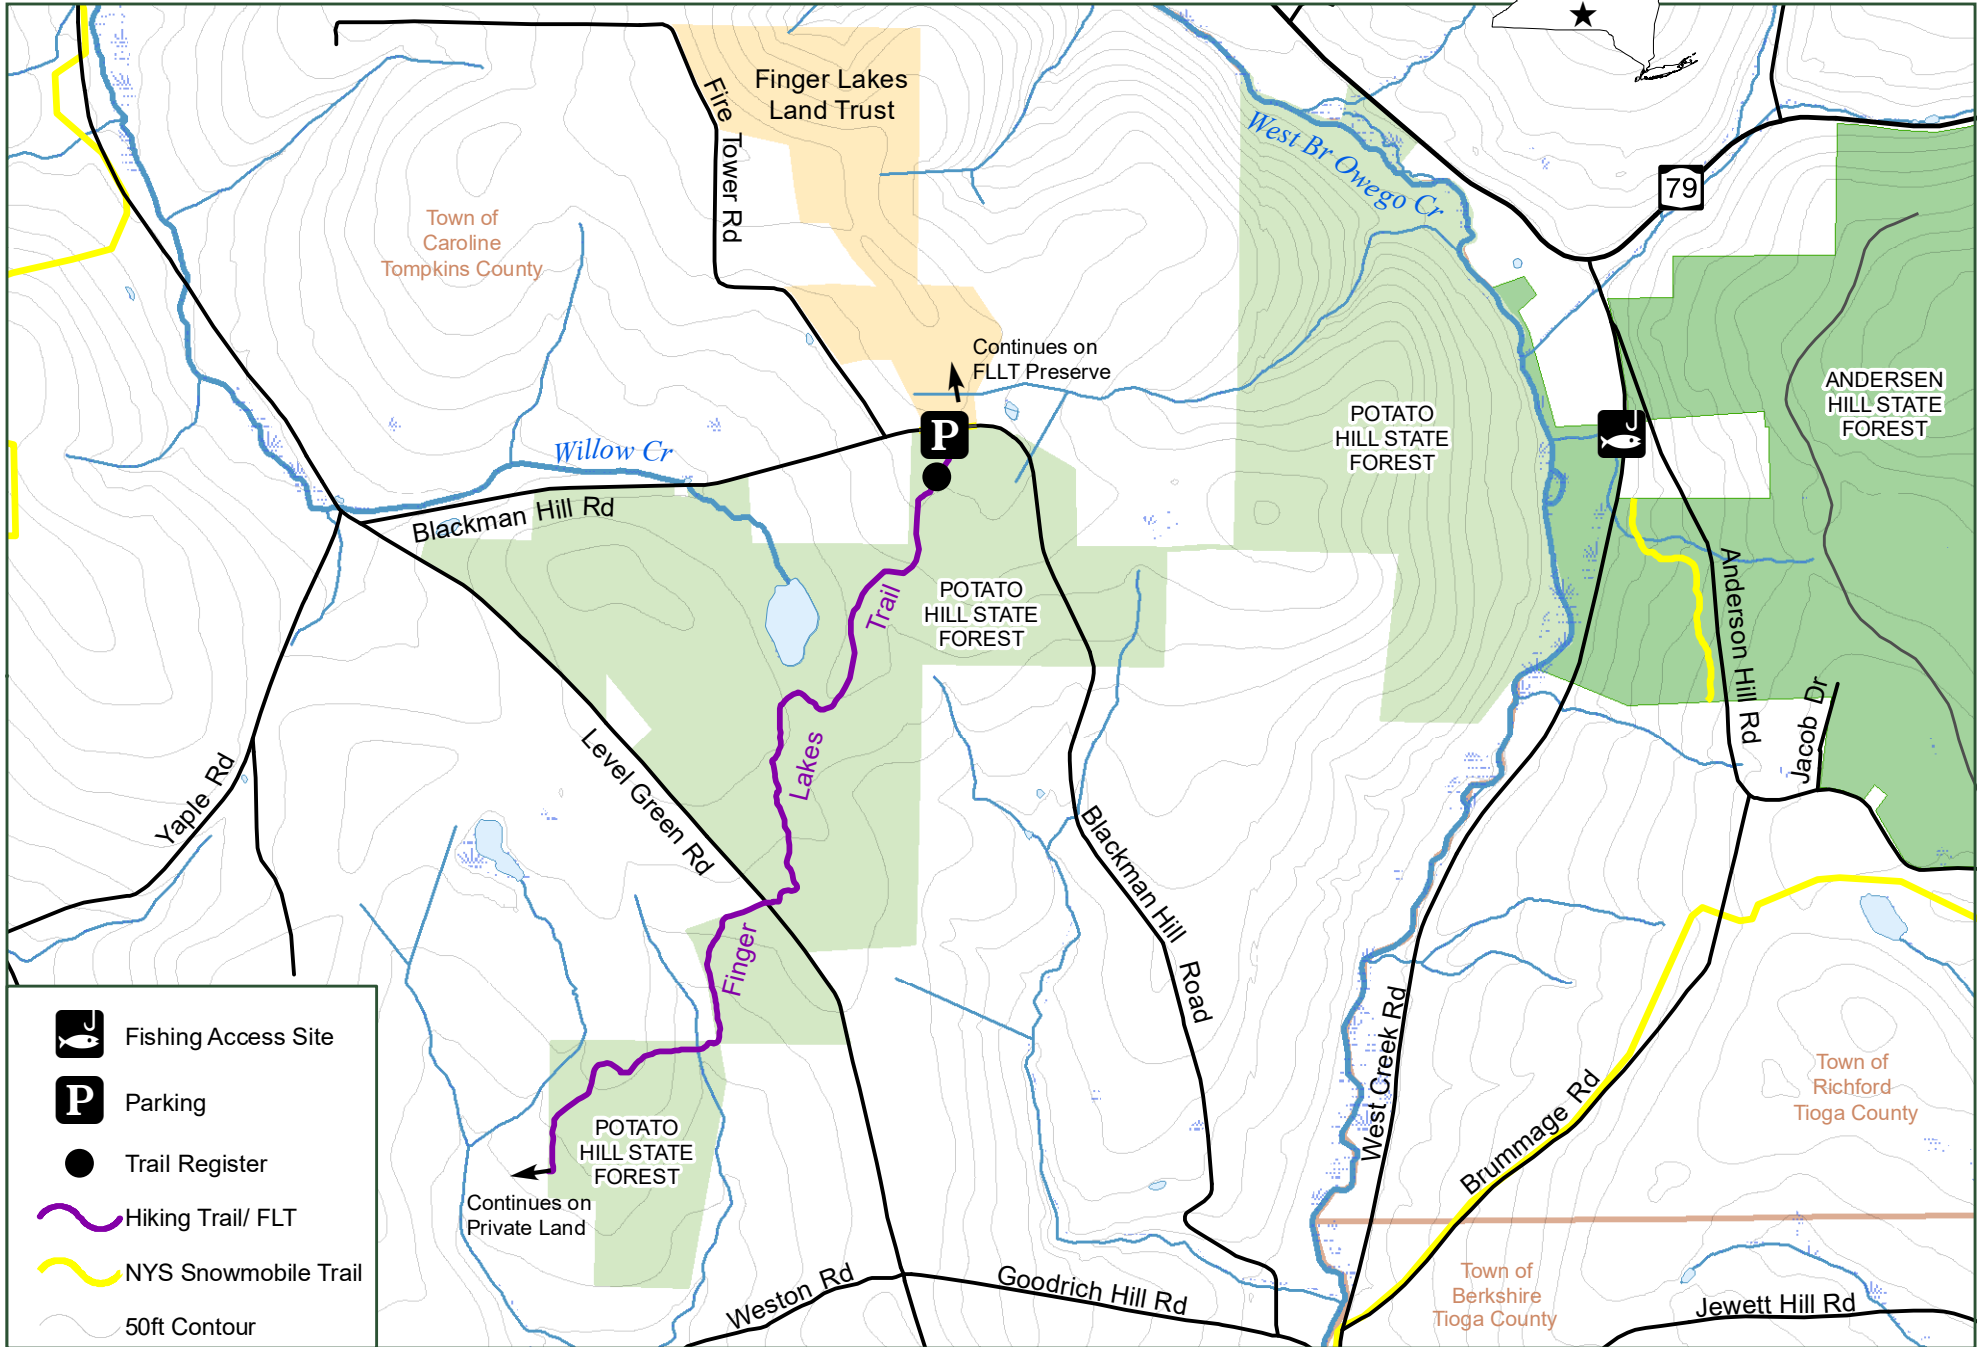

# Potato Hill State Forest

-  Fishing Access Site
-  Parking
-  Trail Register
-  Hiking Trail/ FLT
-  NYS Snowmobile Trail
-  50ft Contour