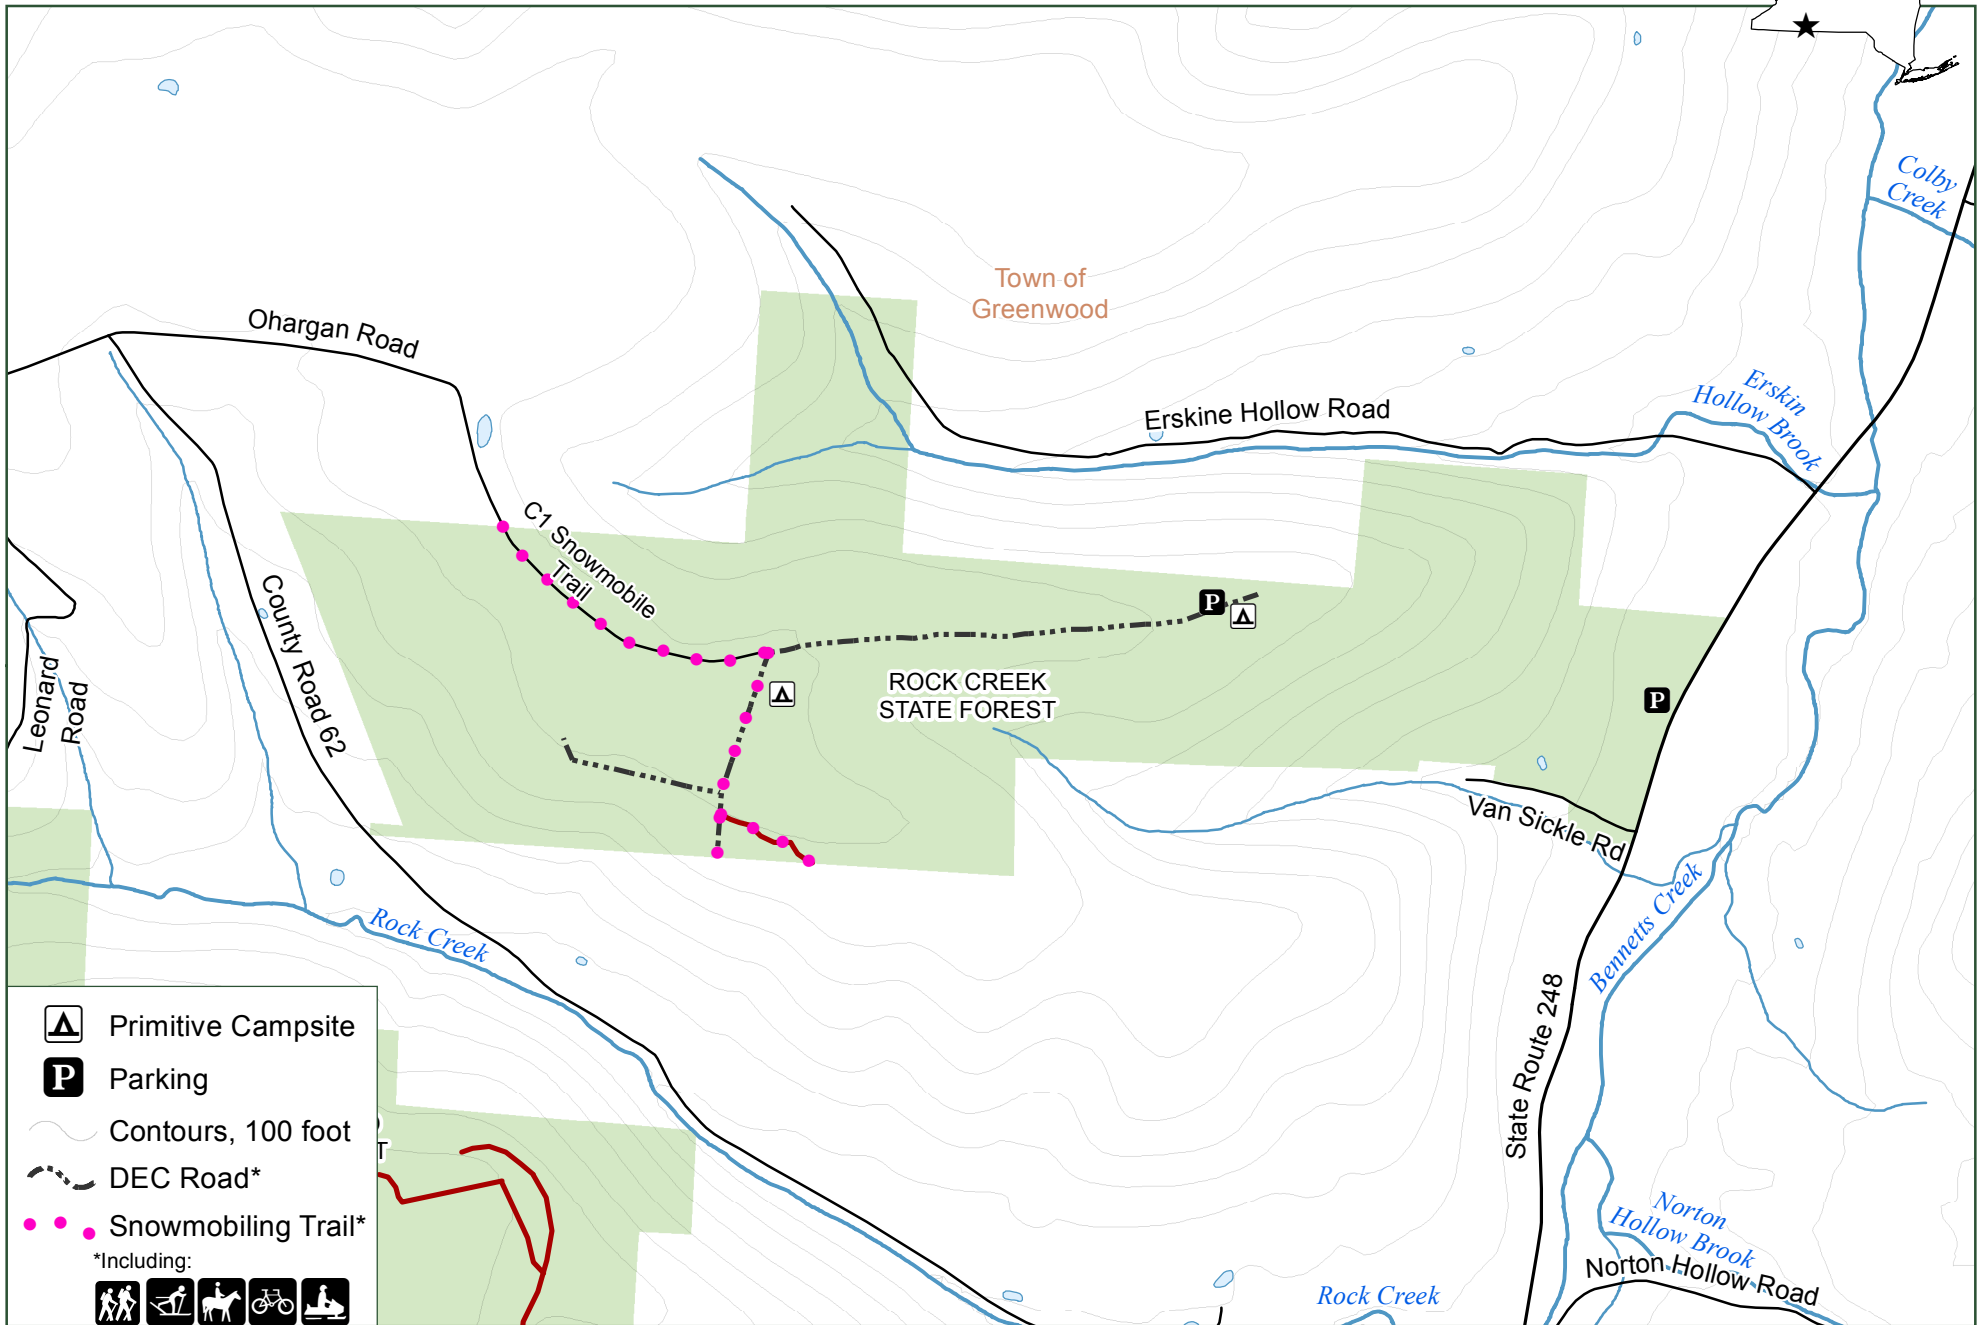

Rock Creek State Forest

-  Primitive Campsite
-  Parking
-  Contours, 100 foot
-  DEC Road*
-  Snowmobiling Trail*

*Including:

- 
- 
- 
- 
- 