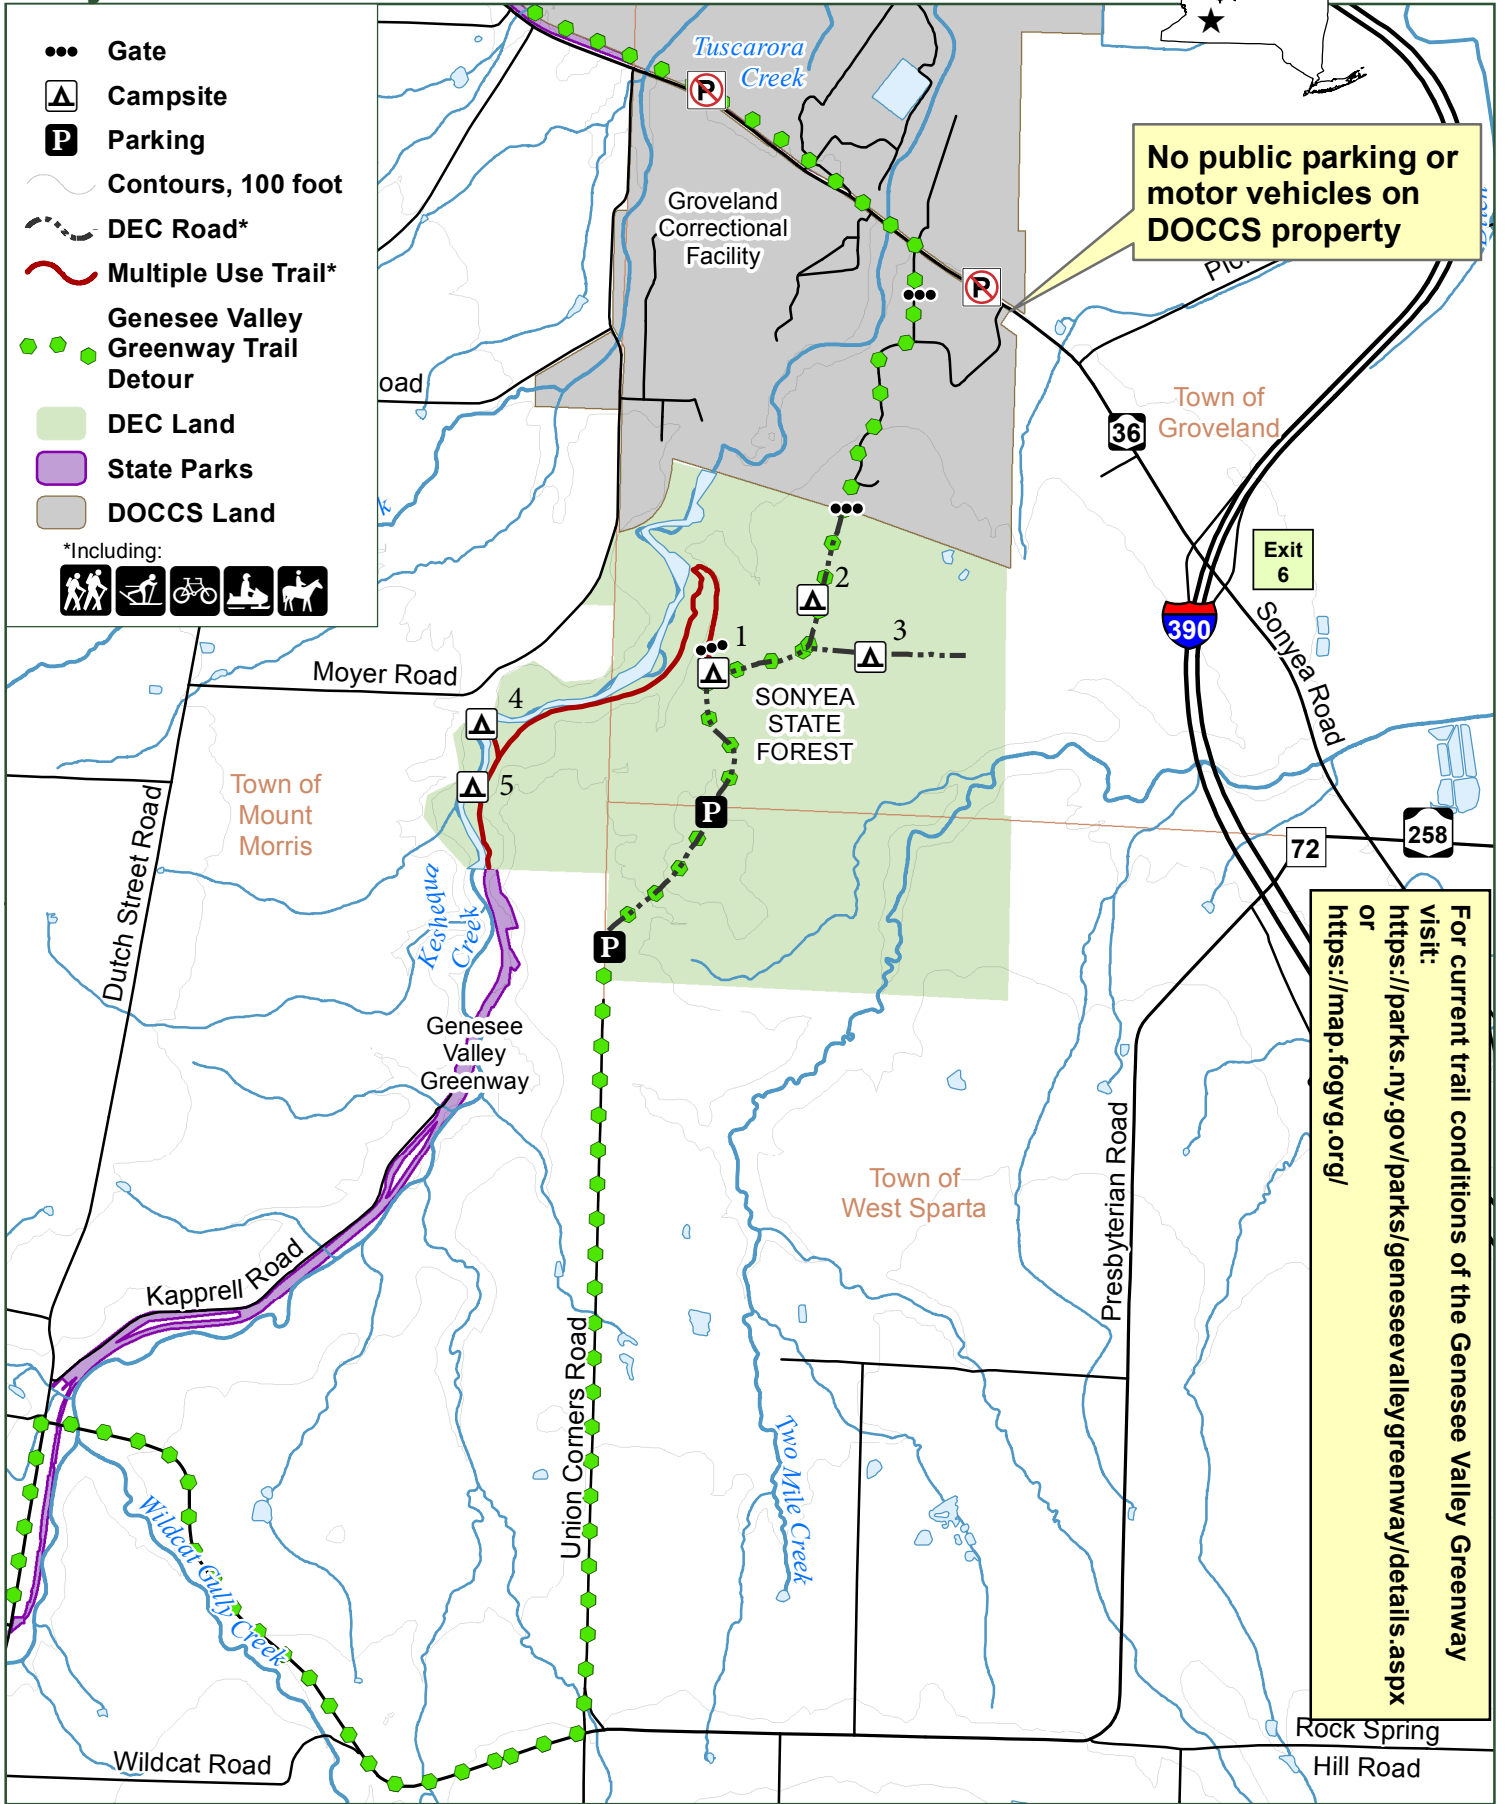

# Sonyea State Forest

For current trail conditions of the Genesee Valley Greenway visit:  
<https://parks.ny.gov/parks/geneseevalleygreenway/details.aspx>  
 or  
<https://map.fogvgy.org/>

Department of Environmental Conservation