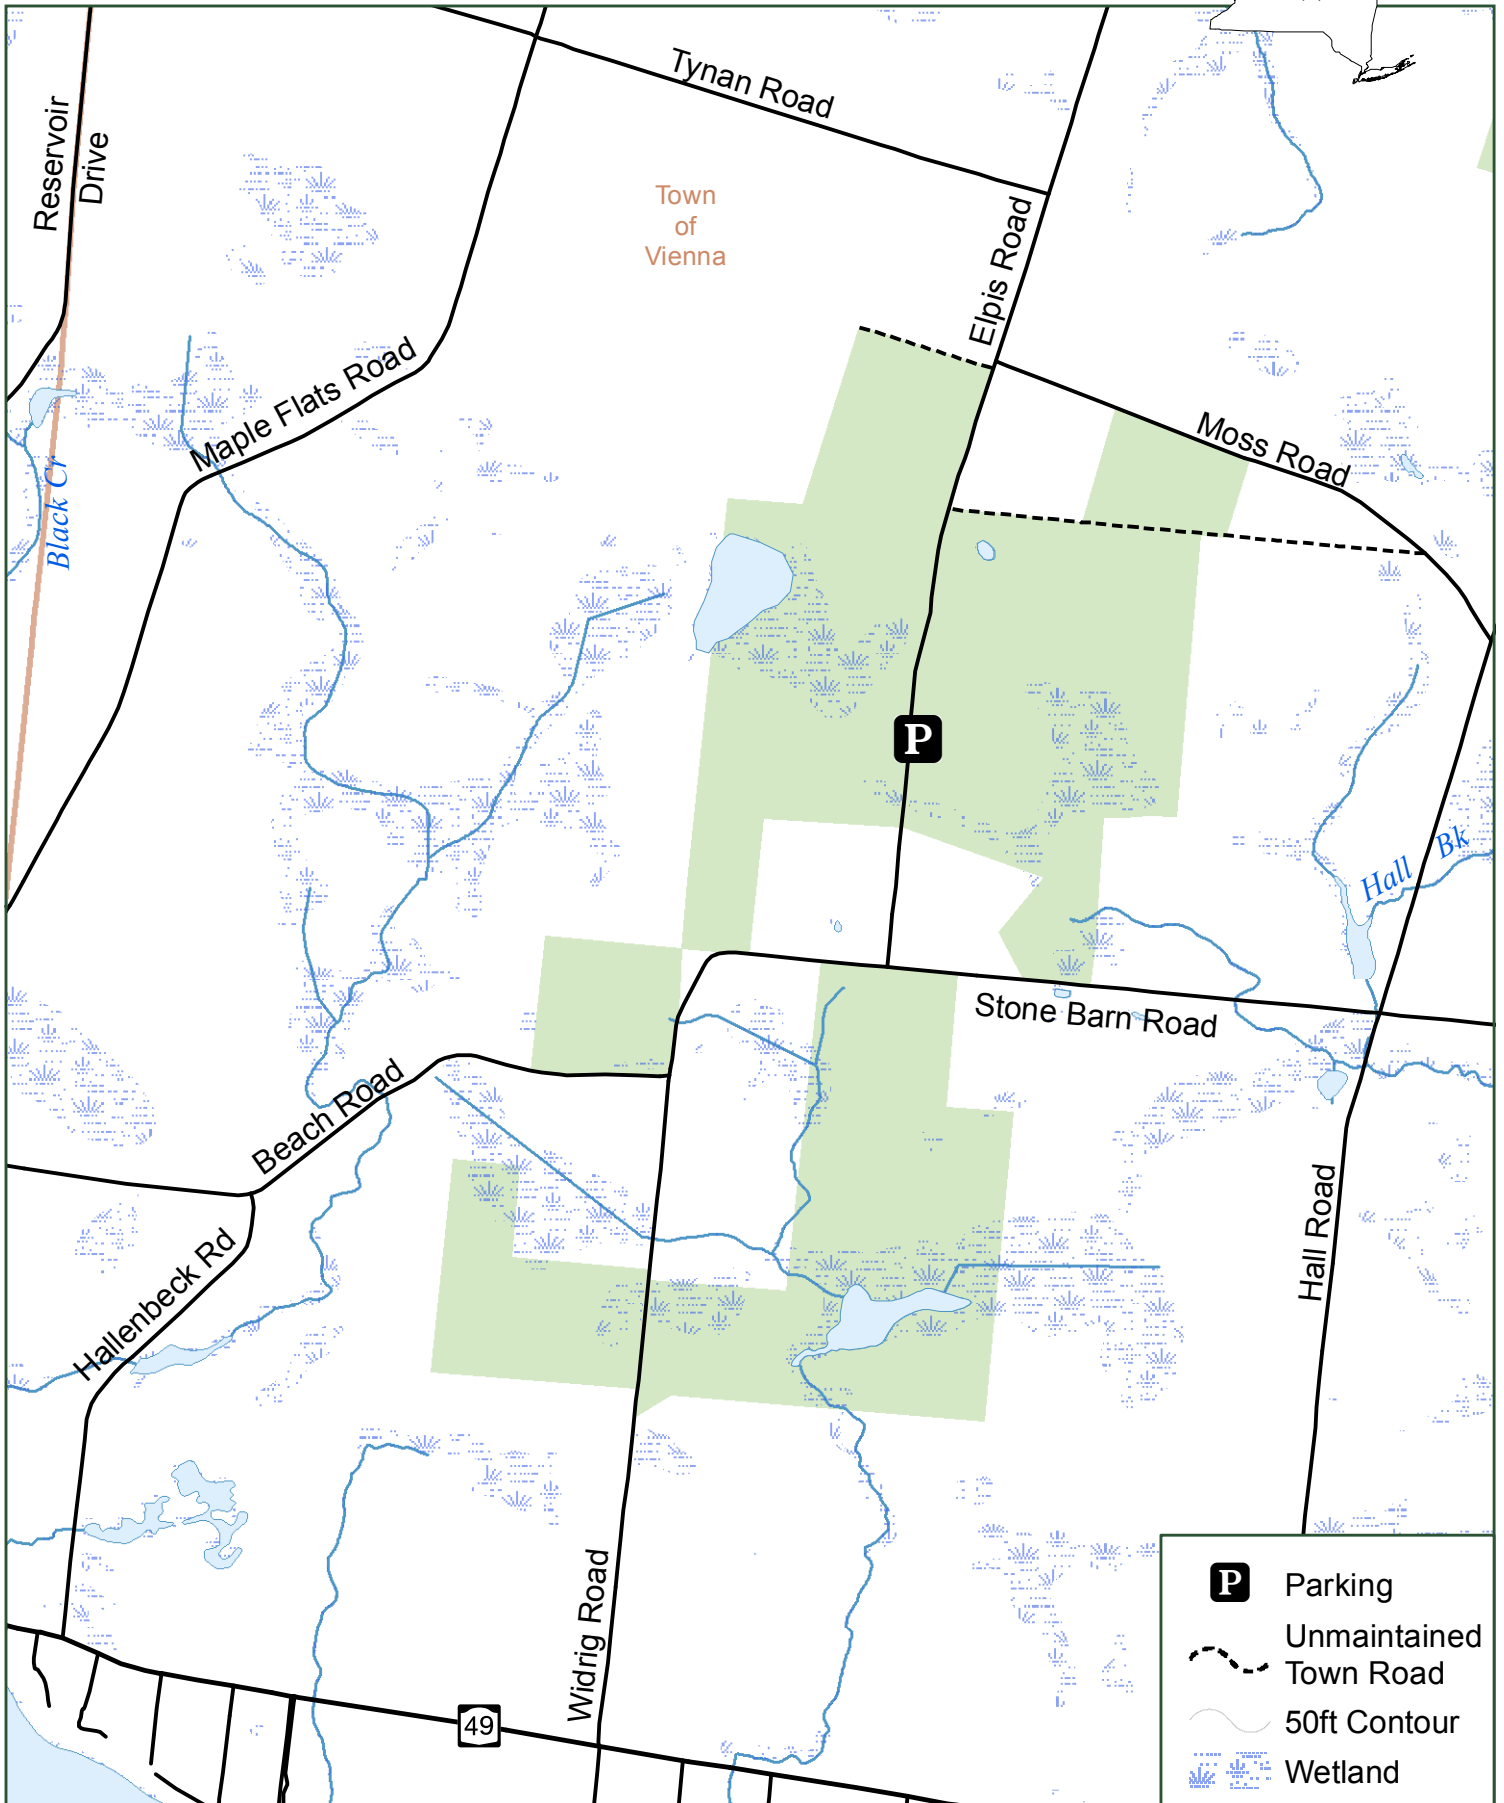

Stone Barn State Forest

P Parking
--- Unmaintained Town Road
~ 50ft Contour
* Wetland

Department of Environmental Conservation

Oneida County