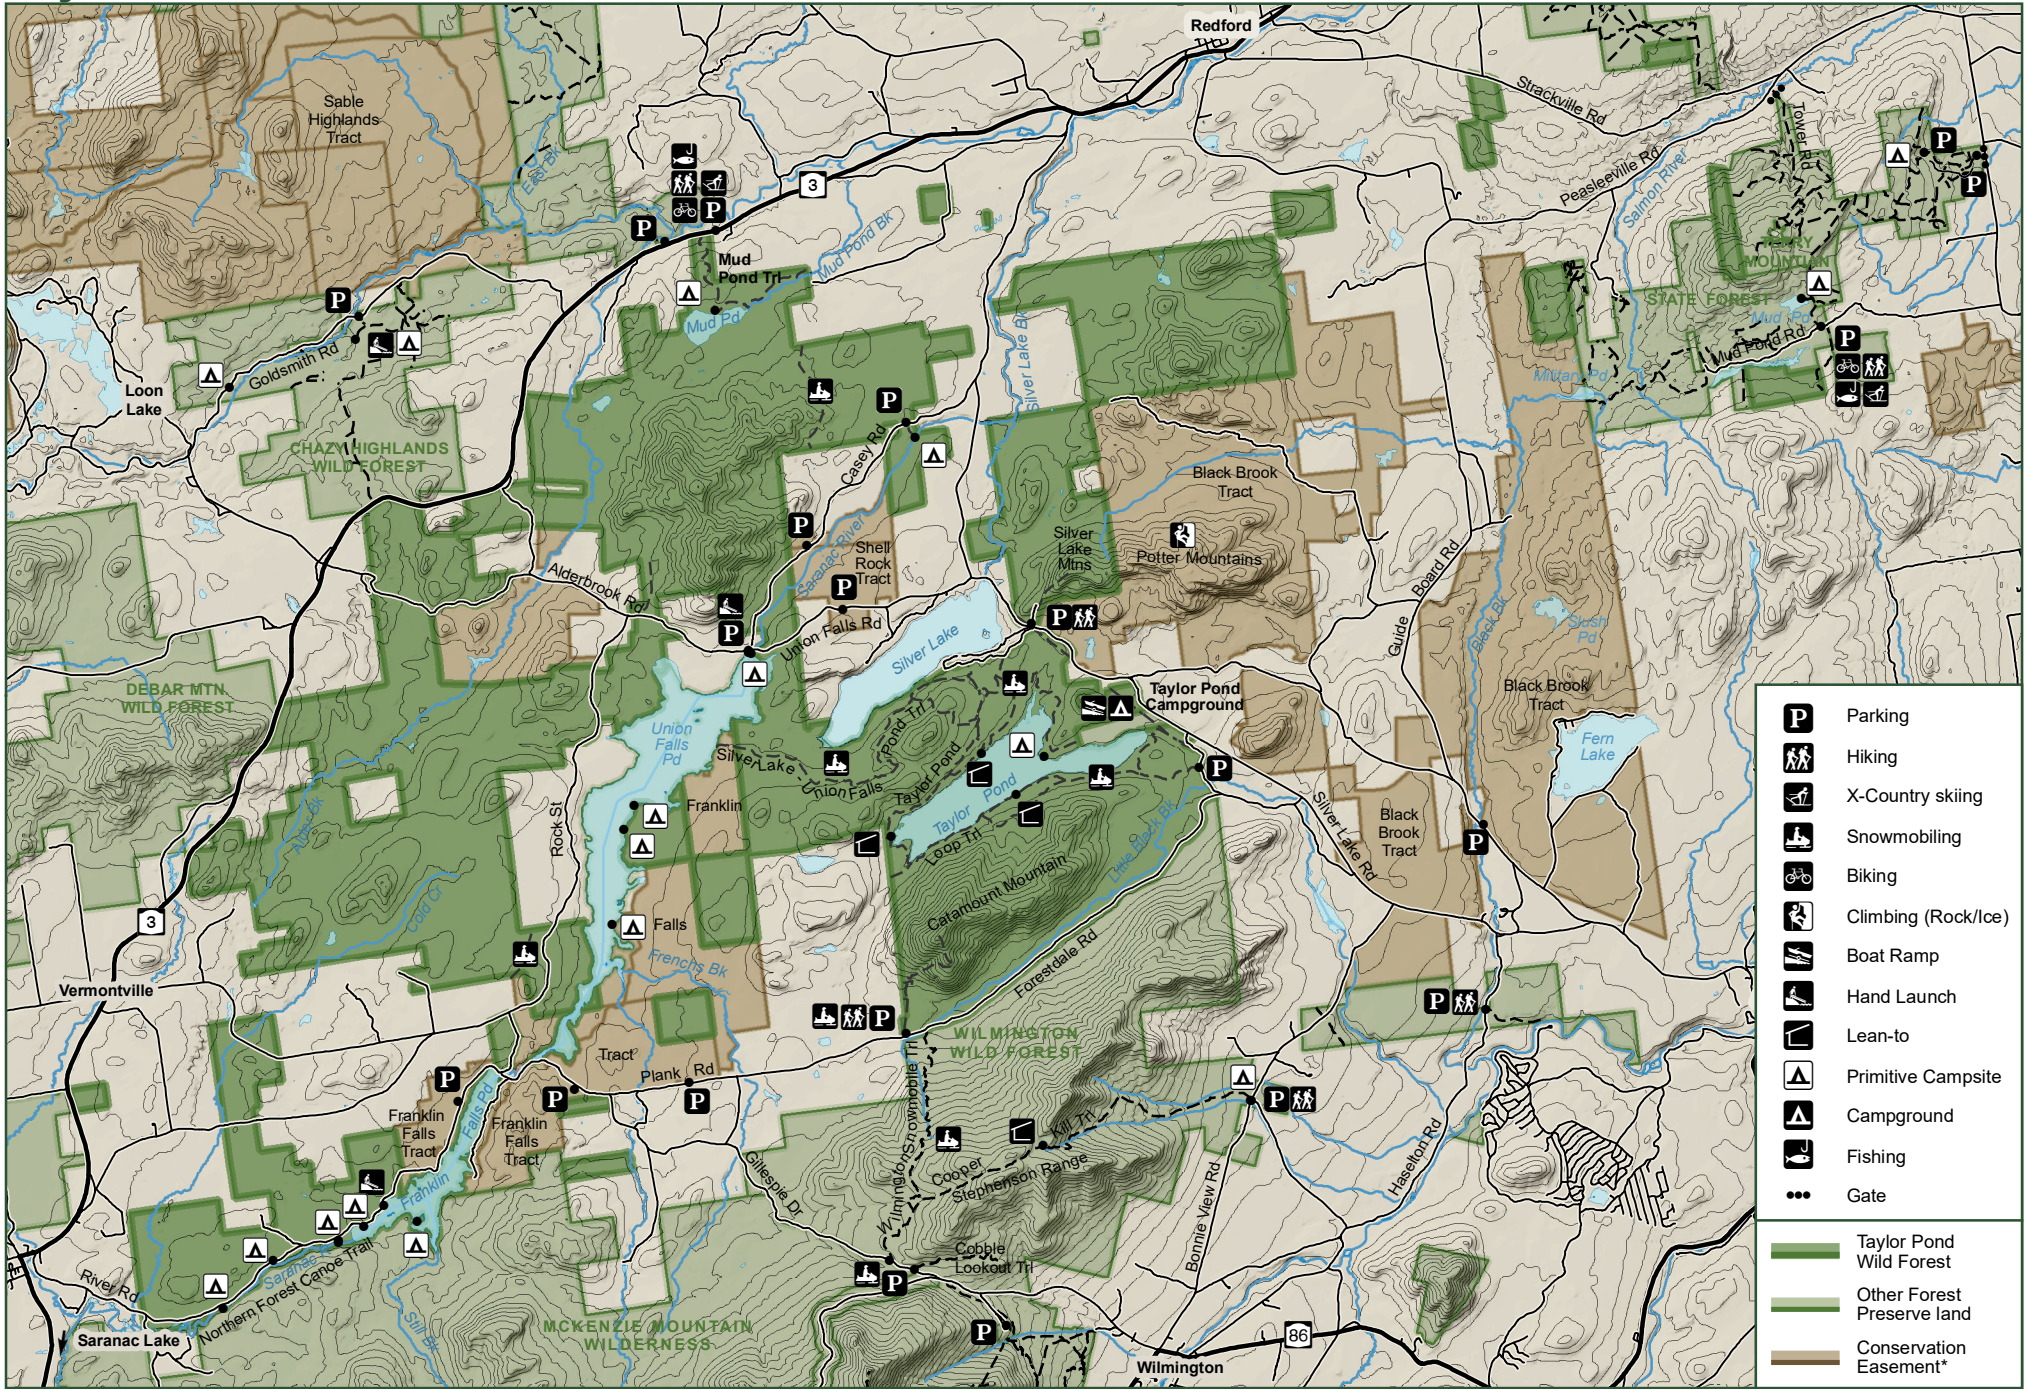

# Taylor Pond Wild Forest - West

- Parking
  - Hiking
  - X-Country skiing
  - Snowmobiling
  - Biking
  - Climbing (Rock/Ice)
  - Boat Ramp
  - Hand Launch
  - Lean-to
  - Primitive Campsite
  - Campground
  - Fishing
  - Gate
- 
- Taylor Pond Wild Forest
  - Other Forest Preserve land
  - Conservation Easement\*

\*Special Restrictions May Apply