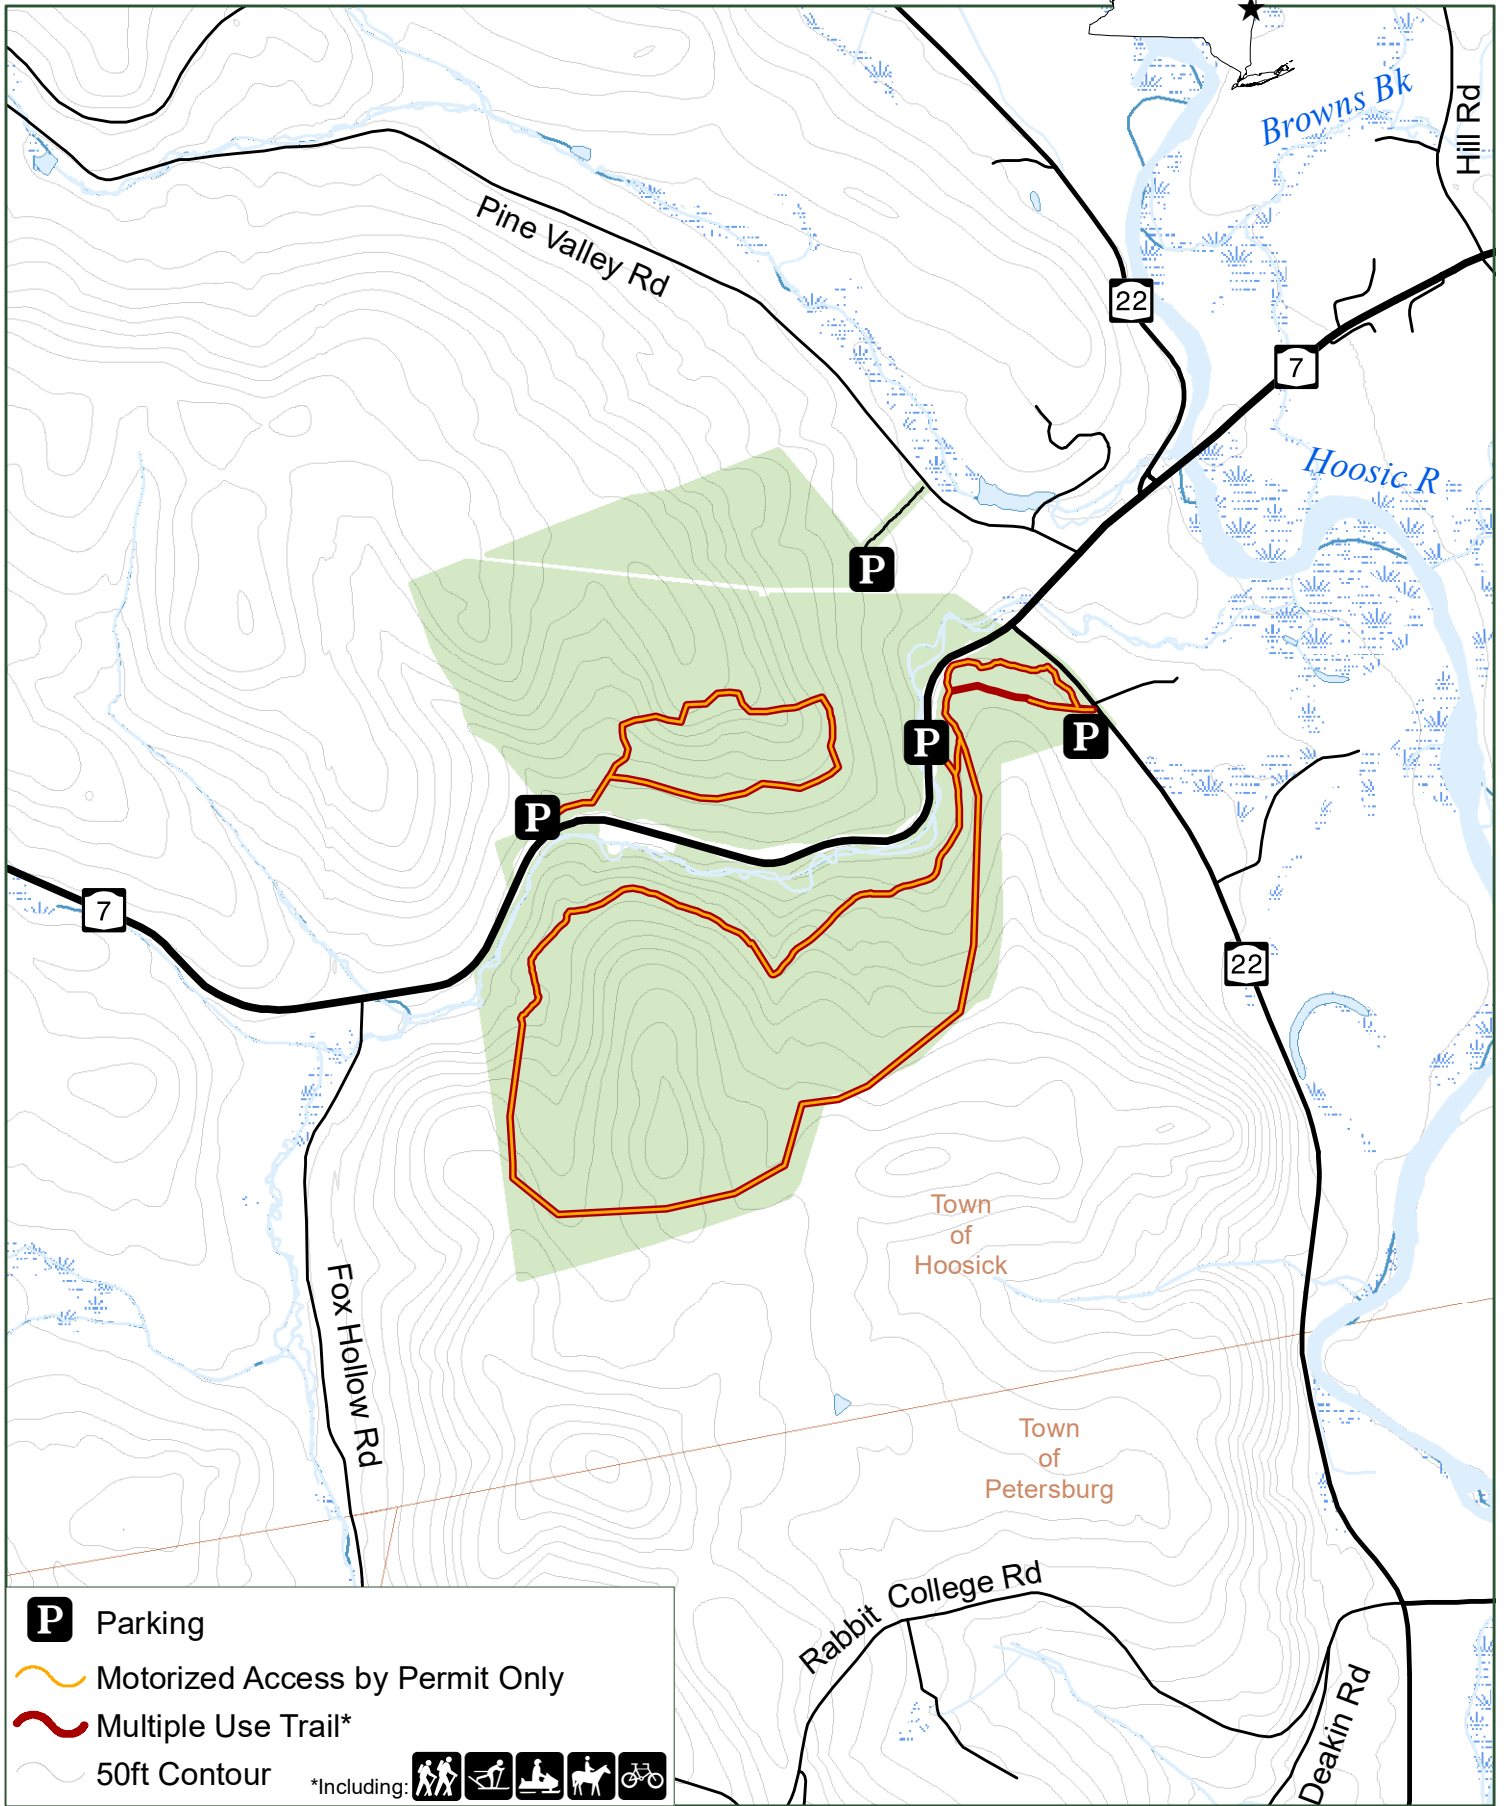

Tibbitts State Forest

- P** Parking
- Motorized Access by Permit Only
- Multiple Use Trail*
*Including:
- 50ft Contour

Department of
Environmental
Conservation

Rensselaer County