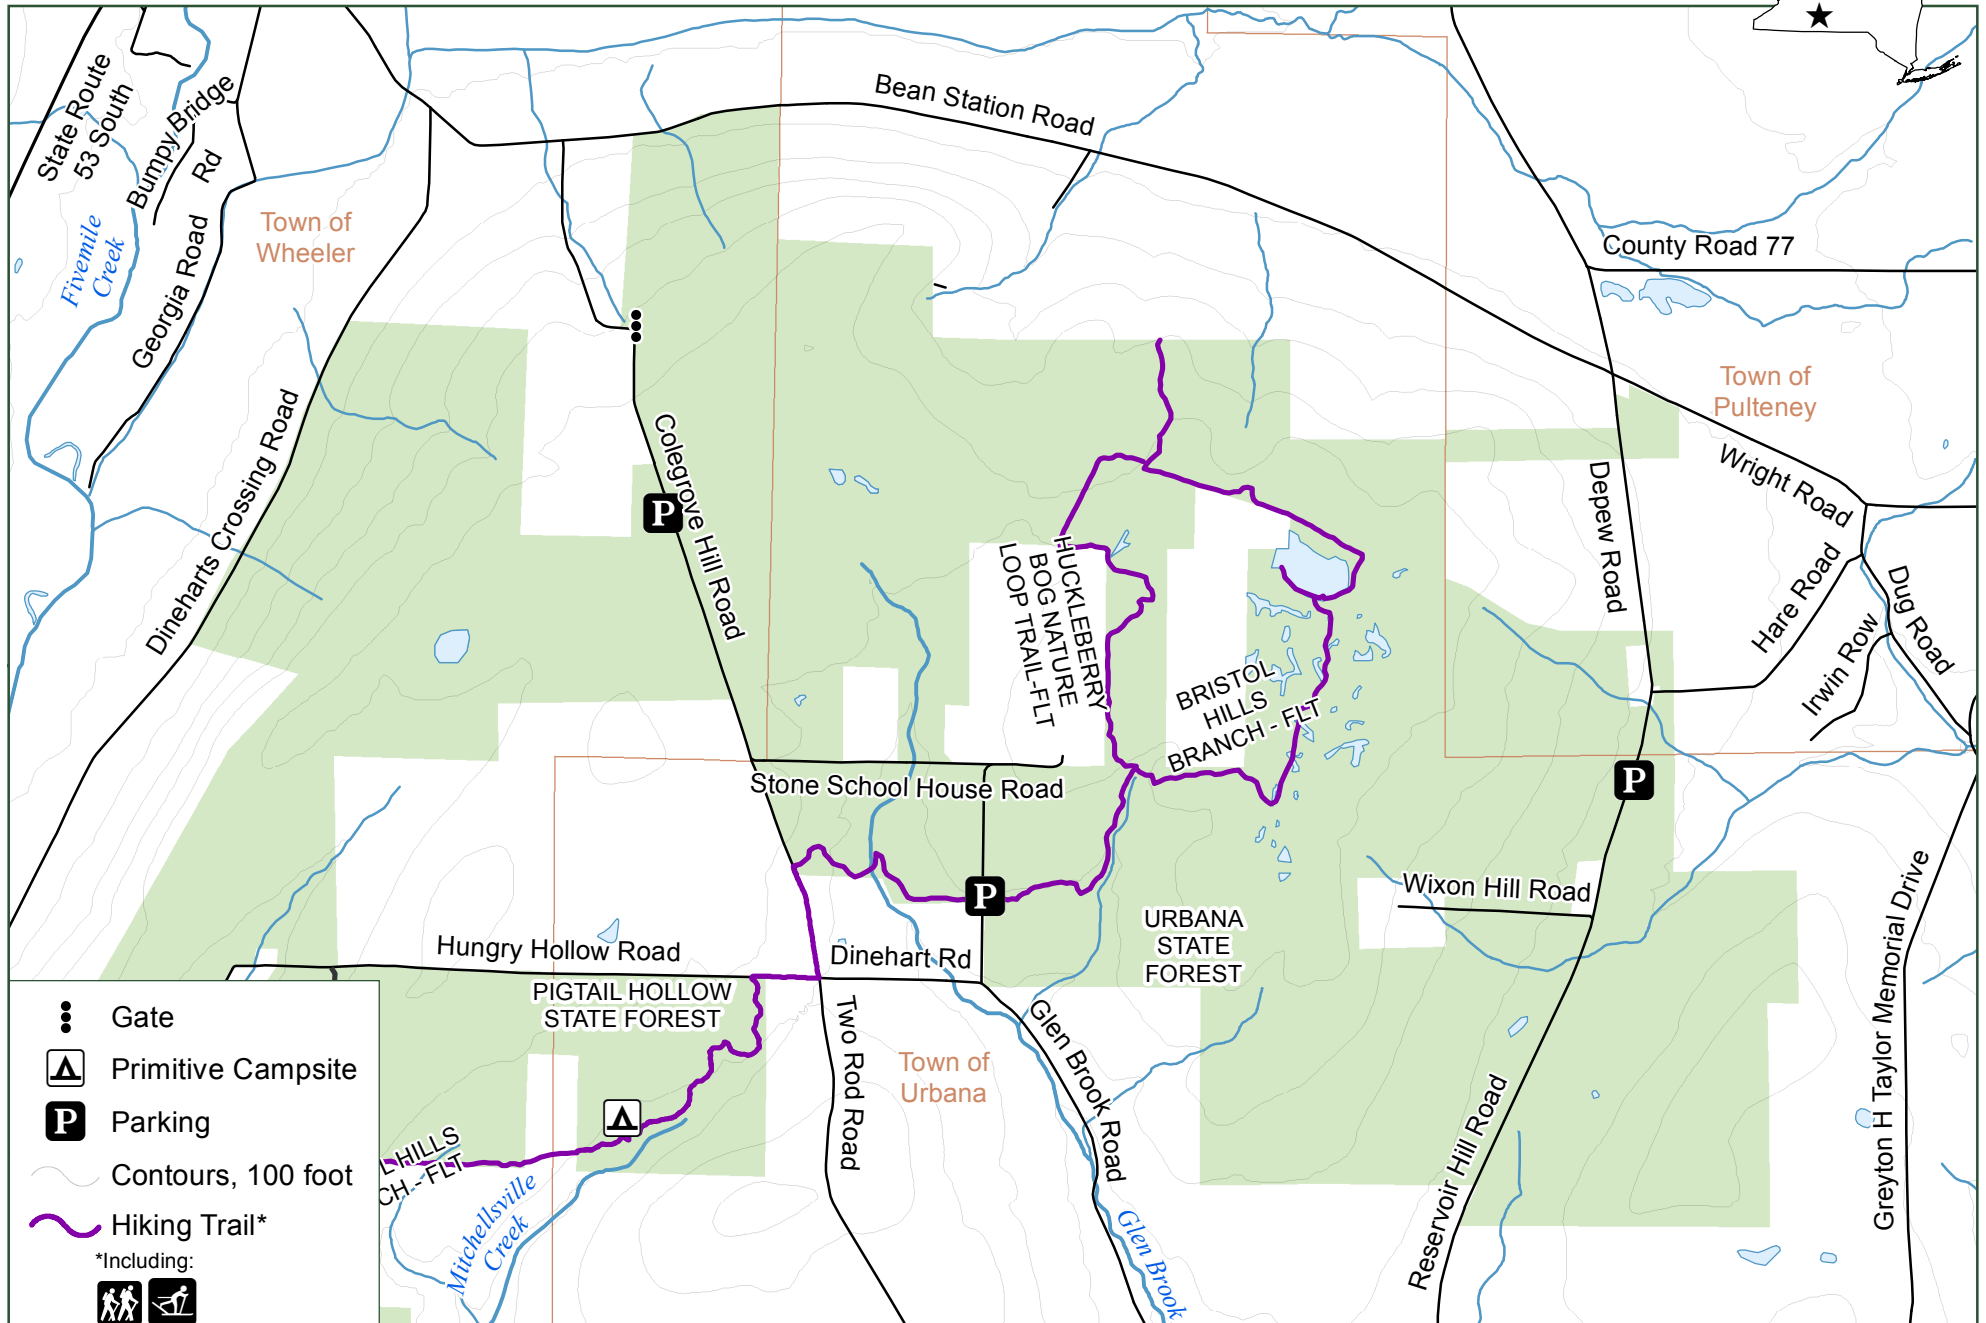

Urbana State Forest

-  Gate
-  Primitive Campsite
-  Parking
-  Contours, 100 foot
-  Hiking Trail*

*Including:

-  