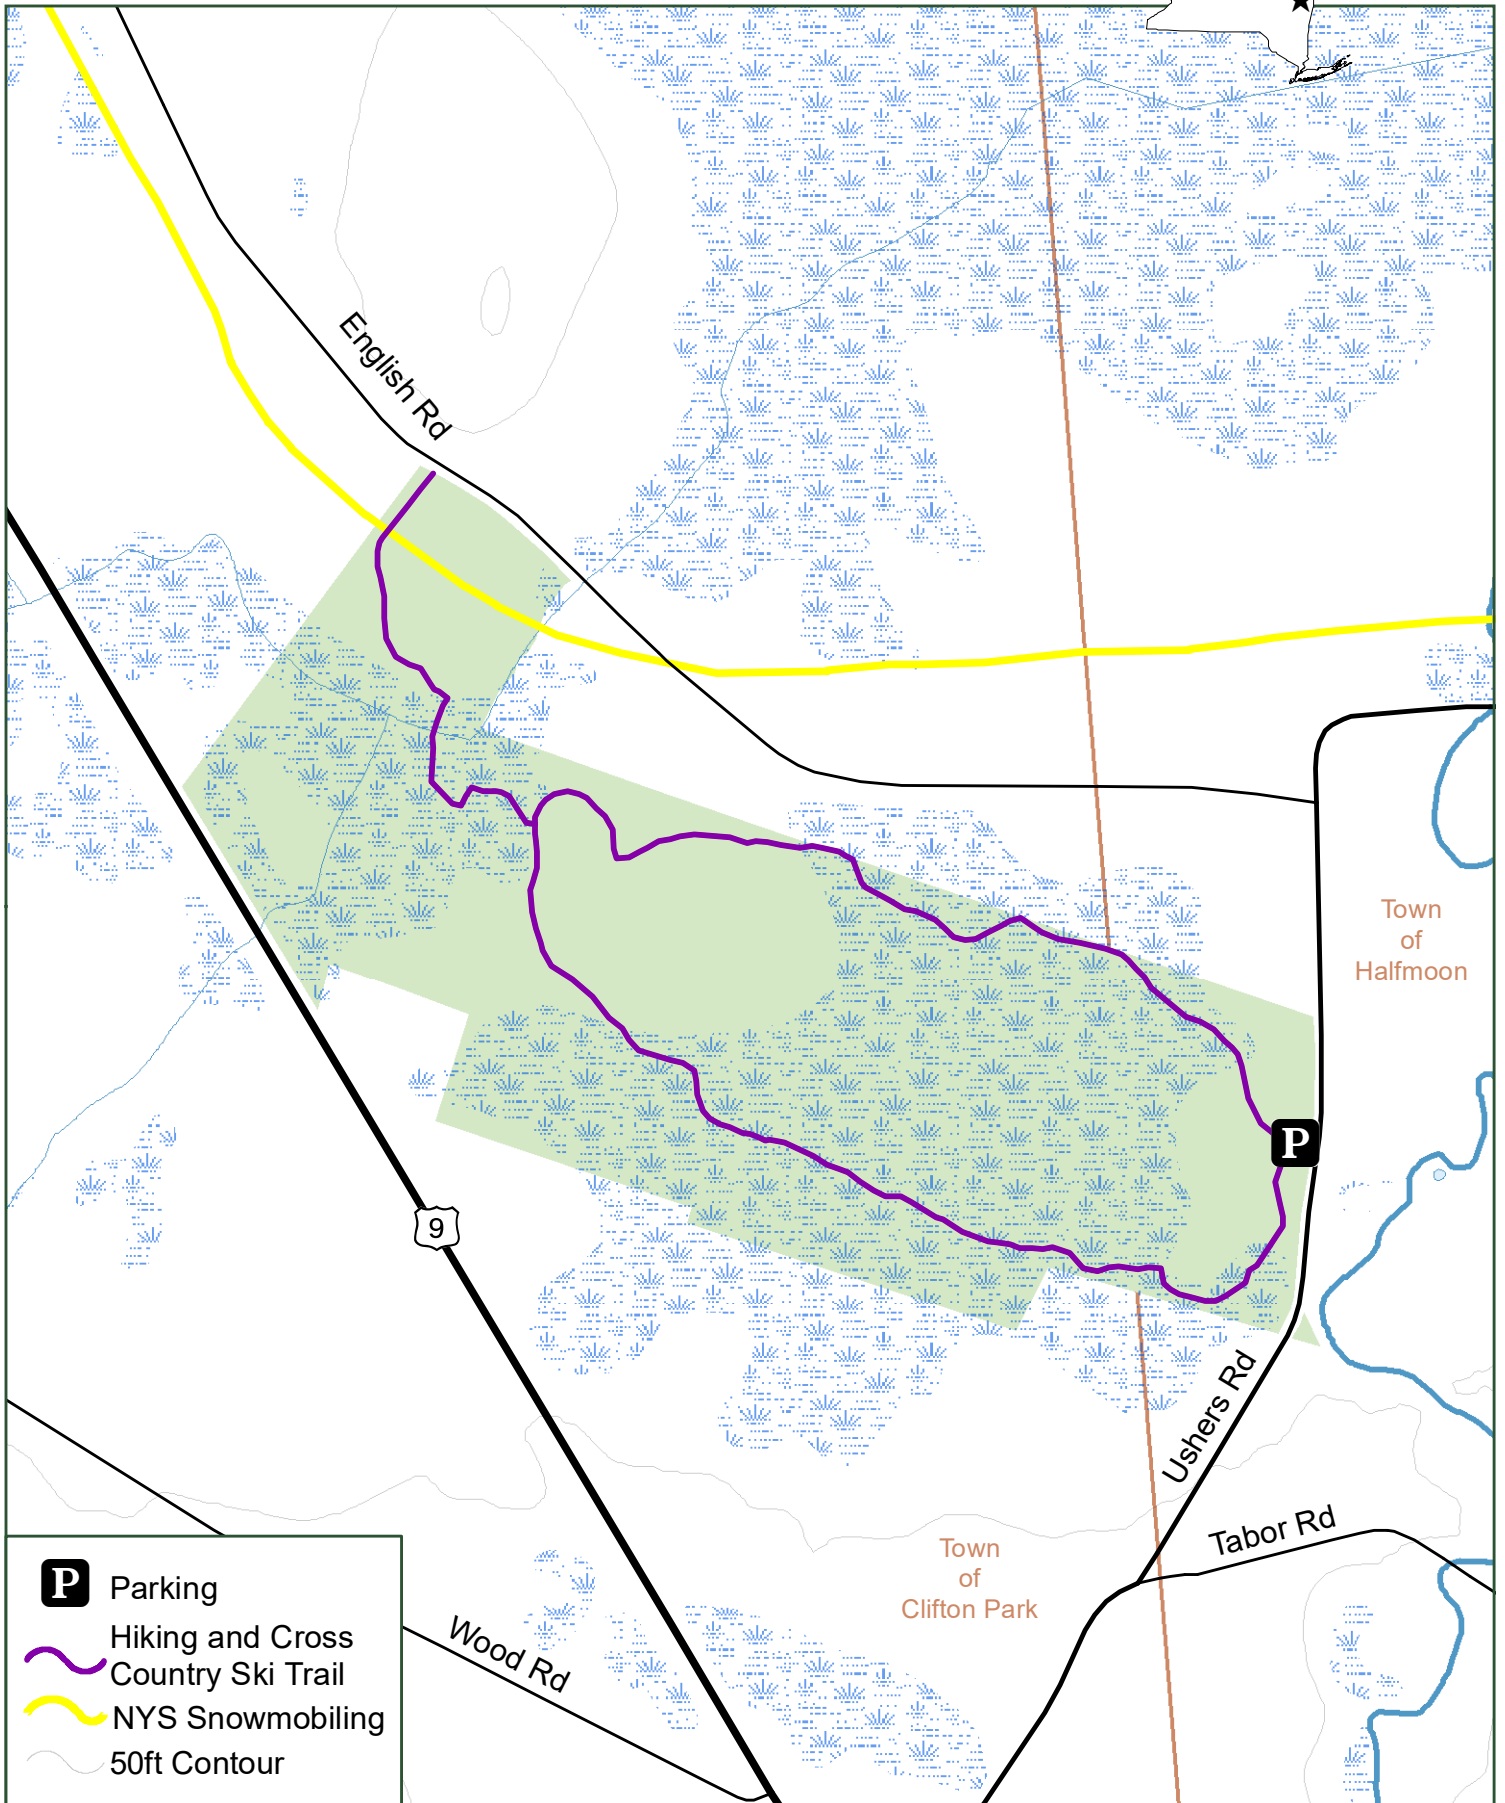

Ushers Road State Forest

- P** Parking
- Hiking and Cross Country Ski Trail
- NYS Snowmobiling
- 50ft Contour

Department of Environmental Conservation

0 0.1 0.2 0.4 Miles 12/21

Saratoga County